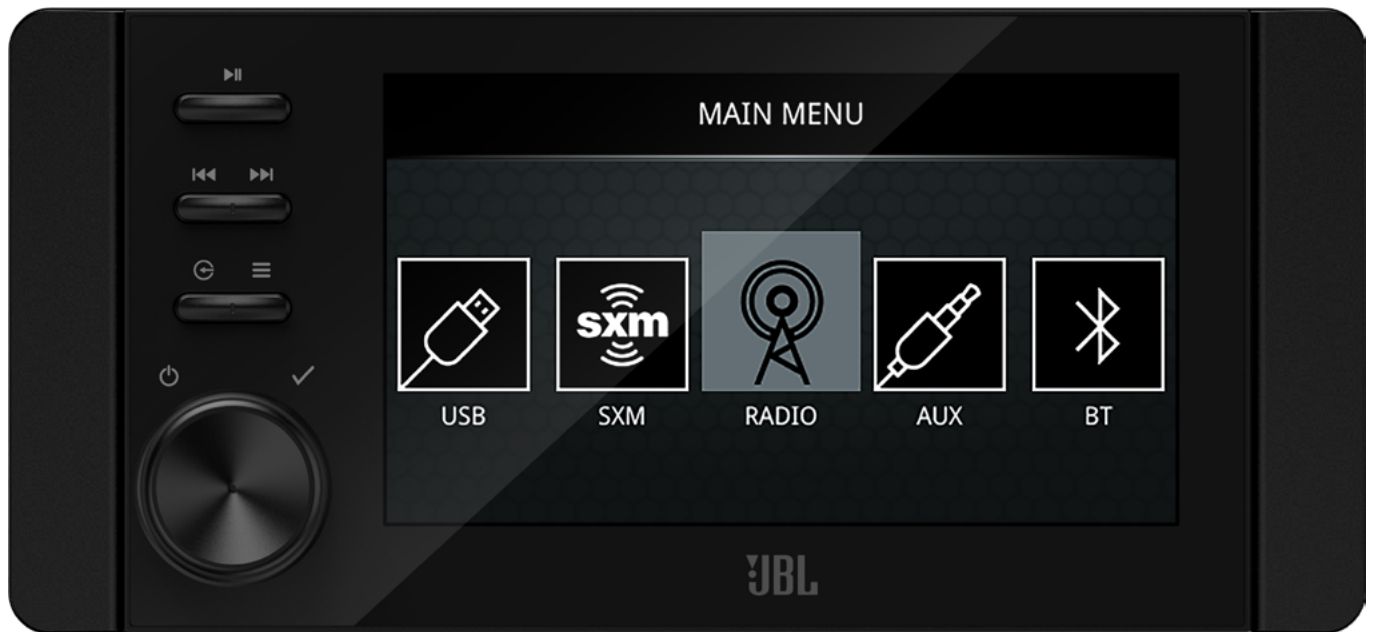

## JBL JAM6500N is high-end marine stereo designed to withstand marine environment.

JBL JAM6500N is high-end marine stereo designed to withstand marine environment. The design is meant to integrate seamlessly into any boat design with an elegant and brand-specific look and feel. Rugged and made for the marine environment with an IPX7 rating, the headunits can be surface or flush mounted.

## Features

- ▶ 4.3" glass LCD color display
- ▶ Wireless Bluetooth Streaming
- ▶ Best-in-Class AM/FM performance
- ▶ SiriusXM-ready
- ▶ Built-in Class D amplifier
- ▶ 4V/12CH Preamp Outputs
- ▶ IPX7 Marine Rated
- ▶ Multi-zone technology
- ▶ NMEA 2000 certified
- ▶ MFi

# JAM6500N

4.3" Color LCD Marine Audio Source Unit

### 4.3" glass LCD color display

Easy to use controls and intuitive UI/UX