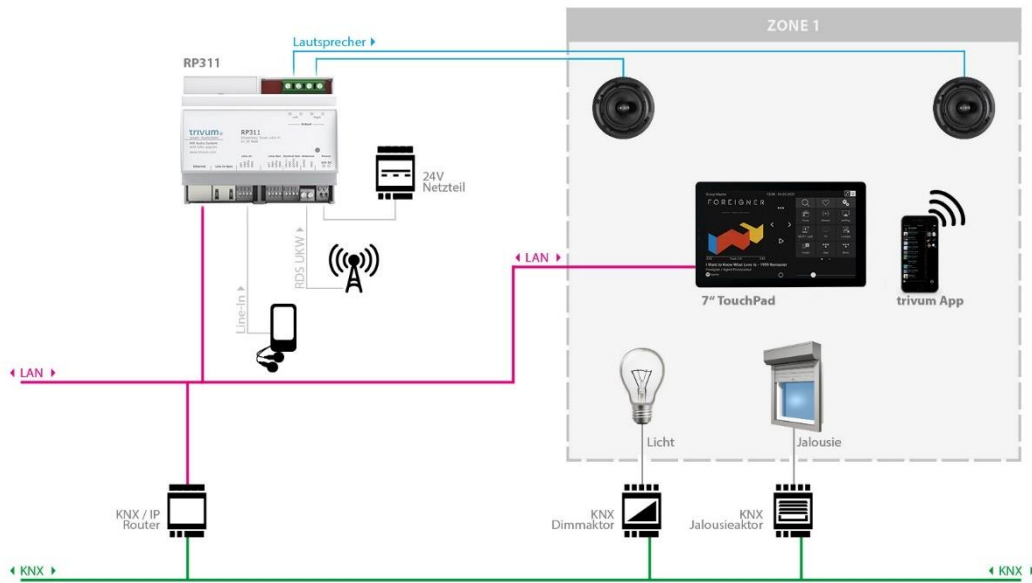

Power supply

- PoE (Power over Ethernet) : IEEE 802.3af; Class : 2
- Wiring : T568B
- max. power consumption : 5 W

Installation

- Power consumption in idle mode: approx. 4 W
- Wall installation with trivum Wall box, magnetic bracket (Not included in the scope of delivery)

Connectors KNX

- 10-pin terminal block
- Functions: control of lighting, blinds, climate, scenes, IP camera, weather
- Connection : via KNX/IP router

Scope of delivery

- 1x 10-pin connector for network and power supply
- 1x Mounting frame
- 1x Adjustment aid
- 1x Quick Installation Guide

The specifications mentioned here are subject to change without notice.

Installation (Wall box 4.3" - not included in the scope of delivery)