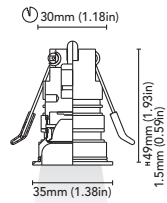

omega

. 35

. 50

. 65

. 80

omega . 80

CODE	3531-30-E3W
FIXTURE	FIXED DOWNLIGHT
ADJUSTABILITY	NO
LIGHT SOURCE	COB LED
POWER	MAX 3W
SUPPLY	MAX 150mA - Driver not included
PROTECTION	
DIMMABLE	YES
BEAM	NRW - WIDE
SCREEN	LENS + FILM
LED COLOUR	3000K CRI >95 LMN 170lm 1mt 2mt 3mt
IP RATE	IP65
MATERIALS	BODY: ALUMINUM
MOUNTING SYSTEM	WIRE SPRINGS + DEPTH CONTROL RING
OPTIONAL LED COLOUR	2700K, 4000K

CODE	3531-45-E4.5W
FIXTURE	FIXED DOWNLIGHT
ADJUSTABILITY	NO
LIGHT SOURCE	COB LED
POWER	MAX 4.5W
SUPPLY	MAX 250mA - Driver not included
PROTECTION	
DIMMABLE	YES
BEAM	NRW - MED - WIDE
SCREEN	LENS + FILM
LED COLOUR	3000K CRI >95 LMN 350lm 1mt 2mt 3mt
IP RATE	IP65
MATERIALS	BODY: ALUMINUM
MOUNTING SYSTEM	WIRE SPRINGS + DEPTH CONTROL RING
OPTIONAL LED COLOUR	2700K, 4000K

CODE	3531-60-E6W
FIXTURE	FIXED DOWNLIGHT
ADJUSTABILITY	NO
LIGHT SOURCE	COB LED
POWER	MAX 6W
SUPPLY	MAX 350mA - Driver not included
PROTECTION	
DIMMABLE	YES
BEAM	NRW - MED - WIDE
SCREEN	LENS + FILM
LED COLOUR	3000K CRI >95 LMN 440lm 1mt 2mt 3mt
IP RATE	IP65
MATERIALS	BODY: ALUMINUM
MOUNTING SYSTEM	WIRE SPRINGS + DEPTH CONTROL RING
OPTIONAL LED COLOUR	2700K, 4000K

CODE	3531-75-E7.5W
FIXTURE	FIXED DOWNLIGHT
ADJUSTABILITY	NO
LIGHT SOURCE	COB LED
POWER	MAX 7.5W
SUPPLY	MAX 400mA - Driver not included
PROTECTION	
DIMMABLE	YES
BEAM	NRW - MED - WIDE
SCREEN	LENS + FILM
LED COLOUR	3000K CRI >95 LMN 540lm 1mt 2mt 3mt
IP RATE	IP65
MATERIALS	BODY: ALUMINUM
MOUNTING SYSTEM	WIRE SPRINGS + DEPTH CONTROL RING
OPTIONAL LED COLOUR	2700K, 4000K

FINISHES

FE-I

20 ○ 23 ●