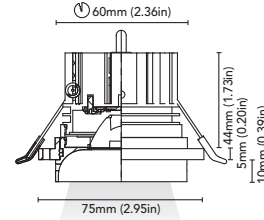

# alpha

. 30

. 45

. 60

. 75

alpha . 30

alpha . 75

CODE	<b>3530-30-E3W</b>
FIXTURE	FIXED DOWNLIGHT
ADJUSTABILITY	NO
LIGHT SOURCE	COB LED
POWER	MAX 3W
SUPPLY	MAX 150mA - Driver not included
PROTECTION	
DIMMABLE	YES
BEAM	NRW - WIDE
SCREEN	LENS + FILM
LED COLOUR	3000K CRI >95 LMN 170lm 1mt 2mt 3mt
IP RATE	IP65
MATERIALS	BODY: ALUMINUM
MOUNTING SYSTEM	WIRE SPRINGS + DEPTH CONTROL RING
OPTIONAL LED COLOUR	2700K, 4000K