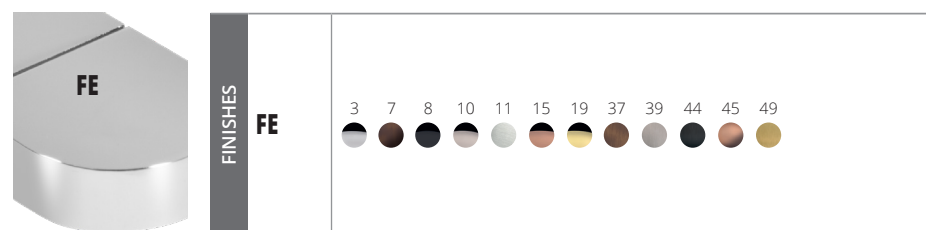

janis

FIXTURE	READING LAMP
ADJUSTABILITY	YES
LIGHT SOURCE	COB LED
POWER	MAX 2W
SUPPLY	16-32 Vdc - Driver on board
PROTECTION	FUSE - POLARITY REVERSE SPIKE FILTER
DIMMABLE	YES
BEAM	WIDE
SCREEN	OPAL
LED COLOUR	3000K CRI >90 LMN 1mt 2mt 3mt
IP RATE	IP40
MATERIALS	BODY: BRASS
MOUNTING SYSTEM	SCREWS
OPTIONAL LED COLOUR	2700K, 4000K

"BUILT-IN USB-C PORT"

janis