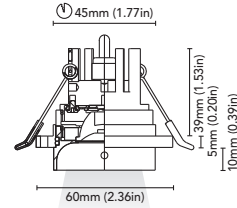

# alpha

. 30

. 45

. 60

. 75

alpha . 30

alpha . 75

CODE	<b>3530-30-E3W</b>
FIXTURE	FIXED DOWNLIGHT
ADJUSTABILITY	NO
LIGHT SOURCE	COB LED
POWER	MAX 3W
SUPPLY	MAX 150mA - Driver not included
PROTECTION	
DIMMABLE	YES
BEAM	NRW - WIDE
SCREEN	LENS + FILM
LED COLOUR	3000K CRI >95 LMN 170lm 1mt 2mt 3mt
IP RATE	IP65
MATERIALS	BODY: ALUMINUM
MOUNTING SYSTEM	WIRE SPRINGS + DEPTH CONTROL RING
OPTIONAL LED COLOUR	2700K, 4000K