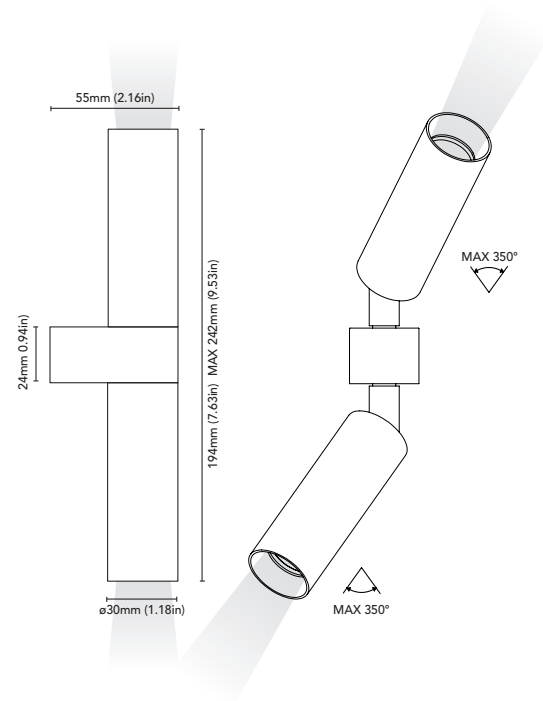

# silos A2

<b>FIXTURE</b>	WALL / READING LAMP
<b>ADJUSTABILITY</b>	YES
<b>LIGHT SOURCE</b>	POWER LED
<b>POWER</b>	MAX 2 x 2W
<b>SUPPLY</b>	16-32 Vdc - Driver on board
<b>PROTECTION</b>	FUSE - POLARITY REVERSE SPIKE FILTER
<b>DIMMABLE</b>	YES
<b>BEAM</b>	WIDE
<b>SCREEN</b>	LENS
<b>LED COLOUR</b>	3000K CRI >90
<b>IP RATE</b>	IP40
<b>MATERIALS</b>	BODY: BRASS
<b>MOUNTING SYSTEM</b>	SCREWS
<b>OPTIONAL LED COLOUR</b>	2700K, 4000K