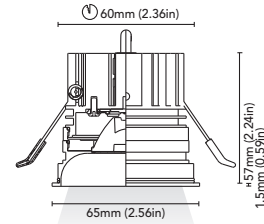

# omega

. 35

. 50

. 65

. 80

omega . 35

omega . 80

CODE	<b>3531-30-E3W</b>
FIXTURE	FIXED DOWNLIGHT
ADJUSTABILITY	NO
LIGHT SOURCE	COB LED
POWER	MAX 3W
SUPPLY	MAX 150mA - Driver not included
PROTECTION	
DIMMABLE	YES
BEAM	NRW - WIDE
SCREEN	LENS + FILM
LED COLOUR	3000K CRI >95 LMN 170lm 1mt 2mt 3mt
IP RATE	IP65
MATERIALS	BODY: ALUMINUM
MOUNTING SYSTEM	WIRE SPRINGS + DEPTH CONTROL RING
OPTIONAL LED COLOUR	2700K, 4000K