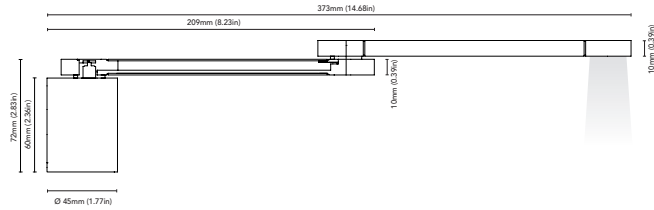

janis

FIXTURE	READING LAMP
ADJUSTABILITY	YES
LIGHT SOURCE	COB LED
POWER	MAX 2W
SUPPLY	16-32 Vdc - Driver on board
PROTECTION	FUSE - POLARITY REVERSE SPIKE FILTER
DIMMABLE	YES
BEAM	WIDE
SCREEN	OPAL
LED COLOUR	3000K CRI >90 LMN 1mt 2mt 3mt
IP RATE	IP40
MATERIALS	BODY: BRASS
MOUNTING SYSTEM	SCREWS
OPTIONAL LED COLOUR	2700K, 4000K