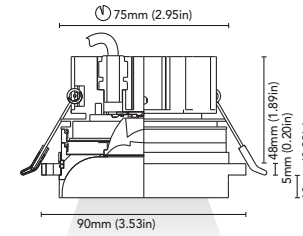

# alpha

. 30

. 45

. 60

. 75

alpha . 30

alpha . 75

CODE	<b>3530-30-E3W</b>
FIXTURE	FIXED DOWNLIGHT
ADJUSTABILITY	NO
LIGHT SOURCE	COB LED
POWER	MAX 3W
SUPPLY	MAX 150mA - Driver not included
PROTECTION	
DIMMABLE	YES
BEAM	NRW - WIDE
SCREEN	LENS + FILM
LED COLOUR	3000K CRI >95 LMN 170lm 1mt 2mt 3mt
IP RATE	IP65
MATERIALS	BODY: ALUMINUM
MOUNTING SYSTEM	WIRE SPRINGS + DEPTH CONTROL RING
OPTIONAL LED COLOUR	2700K, 4000K