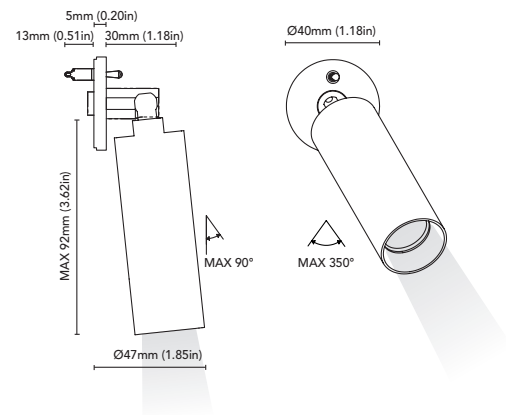

silO R

CODE	2194-I-Z2W-B
FIXTURE	READING LAMP
ADJUSTABILITY	YES
LIGHT SOURCE	POWER LED
POWER	MAX 2W
SUPPLY	16-32 Vdc - Driver on board
PROTECTION	FUSE - POLARITY REVERSE SPIKE FILTER
DIMMABLE	YES
BEAM	WIDE
SCREEN	LENS
LED COLOUR	3000K CRI >90
IP RATE	IP40
MATERIALS	BODY: BRASS
MOUNTING SYSTEM	SCREWS
OPTIONAL LED COLOUR	2700K, 4000K

silO R

FINISHES

FE