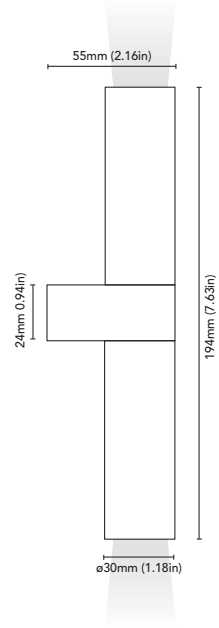

silos F2

FIXTURE	WALL LAMP
ADJUSTABILITY	NO
LIGHT SOURCE	POWER LED
POWER	MAX 2 x 2W
SUPPLY	16-32 Vdc - Driver on board
PROTECTION	FUSE - POLARITY REVERSE SPIKE FILTER
DIMMABLE	YES
BEAM	WIDE
SCREEN	LENS
LED COLOUR	3000K CRI >90
IP RATE	IP40
MATERIALS	BODY: BRASS
MOUNTING SYSTEM	SCREWS
OPTIONAL LED COLOUR	2700K, 4000K