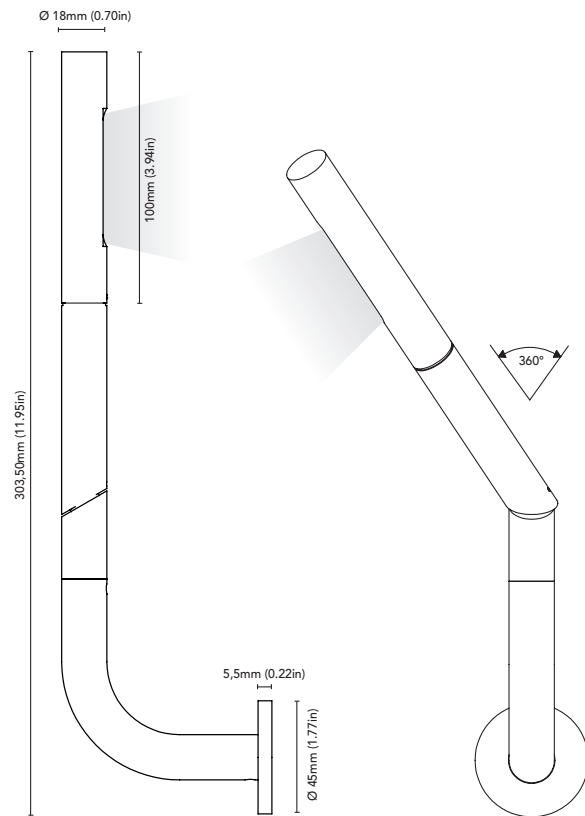

elle

CODE	2189-N-A2W
FIXTURE	WALL LAMP
ADJUSTABILITY	YES
LIGHT SOURCE	POWER LED
POWER	MAX 2W
SUPPLY	MAX 350mA - Driver not included
PROTECTION	
DIMMABLE	YES
BEAM	WIDE
SCREEN	SATIN
LED COLOUR	3000K CRI >90
IP RATE	IP40
MATERIALS	BODY: BRASS
MOUNTING SYSTEM	SCREWS
OPTIONAL LED COLOUR	2700K, 4000K

elle