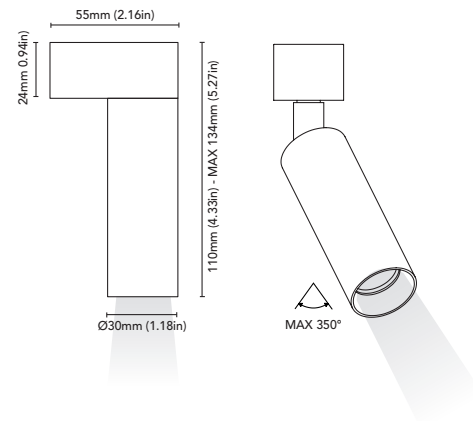

silos A1

FIXTURE	WALL / READING LAMP
ADJUSTABILITY	YES
LIGHT SOURCE	POWER LED
POWER	MAX 2W
SUPPLY	16-32 Vdc - Driver on board
PROTECTION	FUSE - POLARITY REVERSE SPIKE FILTER
DIMMABLE	YES
BEAM	WIDE
SCREEN	LENS
LED COLOUR	3000K CRI >90
IP RATE	IP40
MATERIALS	BODY: BRASS
MOUNTING SYSTEM	SCREWS
OPTIONAL LED COLOUR	2700K, 4000K

silos A1

FINISHES

FE

3 7 8 10 11 15 19 37 39 44 45 49