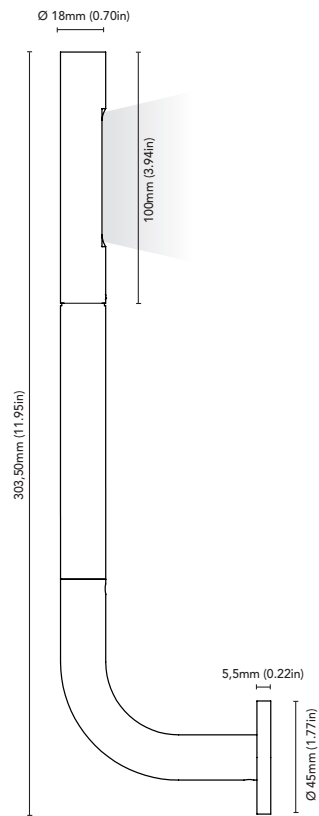

# elle fissa

FIXTURE	WALL LAMP
ADJUSTABILITY	YES
LIGHT SOURCE	POWER LED
POWER	MAX 2W
SUPPLY	MAX 350mA - Driver not included
PROTECTION	
DIMMABLE	YES
BEAM	WIDE
SCREEN	SATIN
LED COLOUR	3000K CRI >90
IP RATE	IP40
MATERIALS	BODY: BRASS
MOUNTING SYSTEM	SCREWS
OPTIONAL LED COLOUR	2700K, 4000K