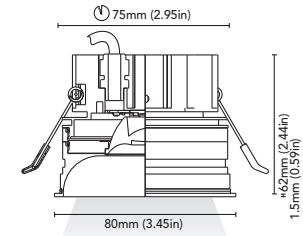

# omega

. 35

. 50

. 65

. 80

omega . 35

omega . 80

CODE	<b>3531-30-E3W</b>
FIXTURE	FIXED DOWNLIGHT
ADJUSTABILITY	NO
LIGHT SOURCE	COB LED
POWER	MAX 3W
SUPPLY	MAX 150mA - Driver not included
PROTECTION	
DIMMABLE	YES
BEAM	NRW - WIDE
SCREEN	LENS + FILM
LED COLOUR	3000K CRI >95 LMN 170lm 1mt 2mt 3mt
IP RATE	IP65
MATERIALS	BODY: ALUMINUM
MOUNTING SYSTEM	WIRE SPRINGS + DEPTH CONTROL RING
OPTIONAL LED COLOUR	2700K, 4000K