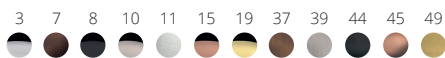

FINISHES

FE