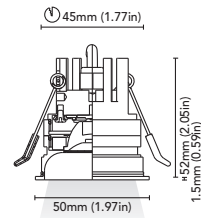

# omega

. 35

. 50

. 65

. 80

omega . 35

omega . 80

CODE	<b>3531-30-E3W</b>
FIXTURE	FIXED DOWNLIGHT
ADJUSTABILITY	NO
LIGHT SOURCE	COB LED
POWER	MAX 3W
SUPPLY	MAX 150mA - Driver not included
PROTECTION	
DIMMABLE	YES
BEAM	NRW - WIDE
SCREEN	LENS + FILM
LED COLOUR	3000K CRI >95 LMN 170lm 1mt 2mt 3mt
IP RATE	IP65
MATERIALS	BODY: ALUMINUM
MOUNTING SYSTEM	WIRE SPRINGS + DEPTH CONTROL RING
OPTIONAL LED COLOUR	2700K, 4000K