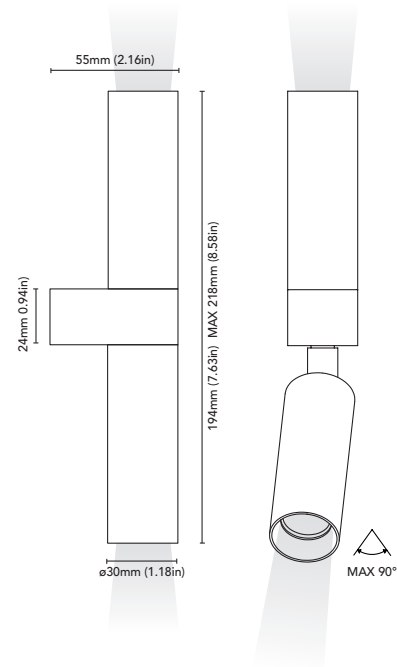

# silos AF1

<b>FIXTURE</b>	WALL / READING LAMP
<b>ADJUSTABILITY</b>	YES
<b>LIGHT SOURCE</b>	POWER LED
<b>POWER</b>	MAX 2 x 2W
<b>SUPPLY</b>	16-32 Vdc - Driver on board
<b>PROTECTION</b>	FUSE - POLARITY REVERSE SPIKE FILTER
<b>DIMMABLE</b>	YES
<b>BEAM</b>	WIDE
<b>SCREEN</b>	LENS
<b>LED COLOUR</b>	3000K CRI >90
<b>IP RATE</b>	IP40
<b>MATERIALS</b>	BODY: BRASS
<b>MOUNTING SYSTEM</b>	SCREWS
<b>OPTIONAL LED COLOUR</b>	2700K, 4000K