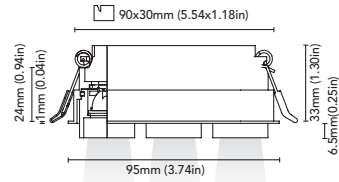

orione

FIXTURE	FIXED DOWNLIGHT
ADJUSTABILITY	NO
LIGHT SOURCE	POWER LED
POWER	MAX 3 X 1.5W
SUPPLY	MAX 500mA - Driver not included
PROTECTION	
DIMMABLE	YES
BEAM	WIDE
SCREEN	LENS
LED COLOUR	3000K CRI >90
IP RATE	IP40
MATERIALS	MOUNTING BOX: ALUMINUM SPOTS: BRASS
MOUNTING SYSTEM	WIRE SPRINGS
OPTIONAL LED COLOUR	2700K, 4000K
BEAM