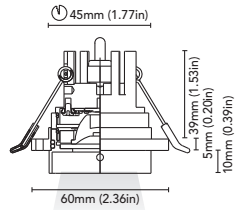

gamma

. 45

CODE	3532-45-E4.5W
FIXTURE	FIXED DOWNLIGHT
ADJUSTABILITY	NO
LIGHT SOURCE	COB LED
POWER	MAX 4.5W
SUPPLY	MAX 250mA - Driver not included
PROTECTION	
DIMMABLE	YES
BEAM	NRW - MED - WIDE
SCREEN	LENS + FILM
LED COLOUR	3000K CRI >95 LMN 350lm 1mt 2mt 3mt
IP RATE	IP65
MATERIALS	BODY: ALUMINUM
MOUNTING SYSTEM	WIRE SPRINGS + DEPTH CONTROL RING
OPTIONAL	
LED COLOUR	2700K, 4000K
BEAM