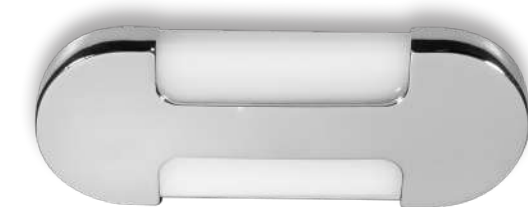

dallas 2L . 80