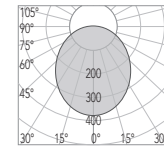

CODE	3520-95A-B6W 3520-95C-B6W
FIXTURE	FIXED DOWNLIGHT
ADJUSTABILITY	NO
LIGHT SOURCE	POWER LED
POWER	MAX 6W
SUPPLY	8-32 Vdc - DRIVER ON BOARD
PROTECTION	FUSE - POLARITY REVERSE SPIKE FILTER
DIMMABLE	YES
BEAM	WIDE
SCREEN	LENS
LED COLOUR	3000K CRI >80 LMN 256lm 1mt 2mt 3mt
IP RATE	IP40
WEIGHT	
MATERIALS	BODY: STAINLESS STEEL AISI 316 HEATSINK: SPECIAL COMPOUND
MOUNTING SYSTEM	(A) SPRINGS (C) SCREWS
OPTIONAL	
LED COLOUR	2700K - 4000K
IP RATE	IP65
	*On request switch on the frame

"INNER CONE MADE FROM RECYCLED PLASTIC DERIVED FROM RECLAIMED SEA FISHING NETS"

orlando - 60, 75, 85, 95 - ag