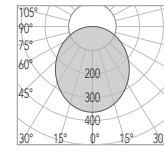

CODE	3520-75A-B2W 3520-75C-B2W
FIXTURE	FIXED DOWNLIGHT
ADJUSTABILITY	NO
LIGHT SOURCE	POWER LED
POWER	MAX 2W
SUPPLY	8-32 Vdc - DRIVER ON BOARD
PROTECTION	FUSE - POLARITY REVERSE SPIKE FILTER
DIMMABLE	YES
BEAM	WIDE
SCREEN	LENS
LED COLOUR	3000K CRI >80 LMN 185lm 1mt 2mt 3mt
IP RATE	IP40
WEIGHT	
MATERIALS	BODY: STAINLESS STEEL AISI 316 HEATSINK: SPECIAL COMPOUND
MOUNTING SYSTEM	(A) SPRINGS (C) SCREWS
OPTIONAL	
LED COLOUR	2700K - 4000K
IP RATE	IP65
	*On request switch on the frame