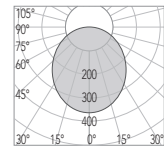

"INNER CONE MADE FROM RECYCLED PLASTIC DERIVED FROM RECLAIMED SEA FISHING NETS"

malibù - 60, 75, 85, 95 - ag

newport

. 85 ag

. 95 ag

CODE	3525-85A-B2W
FIXTURE	ADJUSTABLE DOWNLIGHT
ADJUSTABILITY	25°
LIGHT SOURCE	POWER LED
POWER	MAX 2W
SUPPLY	8-32 Vdc - DRIVER ON BOARD
PROTECTION	FUSE - POLARITY REVERSE SPIKE FILTER
DIMMABLE	YES
BEAM	WIDE
SCREEN	LENS
LED COLOUR	3000K CRI >80 LMN 1mt 2mt 3mt
IP RATE	IP40
WEIGHT	
MATERIALS	BODY: STAINLESS STEEL AISI 316 HEATSINK: SPECIAL COMPOUND
MOUNTING SYSTEM	SPRINGS
OPTIONAL	
LED COLOUR	2700K - 4000K
IP RATE	IP65