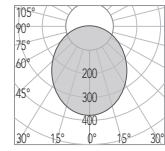

CODE	3521-85A-B4W
FIXTURE	FIXED DOWNLIGHT
ADJUSTABILITY	NO
LIGHT SOURCE	POWER LED
POWER	MAX 4W
SUPPLY	8-32 Vdc - DRIVER ON BOARD
PROTECTION	FUSE - POLARITY REVERSE SPIKE FILTER
DIMMABLE	YES
BEAM	WIDE
SCREEN	LENS
LED COLOUR	3000K CRI >80 LMN 230lm 1mt 2mt 3mt
IP RATE	IP40
WEIGHT	
MATERIALS	BODY: STAINLESS STEEL AISI 316 HEATSINK: SPECIAL COMPOUND
MOUNTING SYSTEM	SPRINGS
OPTIONAL	
LED COLOUR	2700K - 4000K
IP RATE	IP65