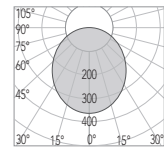

"INNER CONE MADE FROM RECYCLED PLASTIC DERIVED FROM RECLAIMED SEA FISHING NETS"

orlando - 60, 75, 85, 95 - ag

*switch

phoenix

. 85 ag

. 95 ag

CODE	3524-85A-B2W 3524-85C-B2W
FIXTURE	ADJUSTABLE DOWNLIGHT
ADJUSTABILITY	25°
LIGHT SOURCE	POWER LED
POWER	MAX 2W
SUPPLY	8-32 Vdc - DRIVER ON BOARD
PROTECTION	FUSE - POLARITY REVERSE SPIKE FILTER
DIMMABLE	YES
BEAM	WIDE
SCREEN	LENS
LED COLOUR	3000K CRI >80 LMN 185lm 1mt 2mt 3mt
IP RATE	IP40
WEIGHT	
MATERIALS	BODY: STAINLESS STEEL AISI 316 HEATSINK: SPECIAL COMPOUND
MOUNTING SYSTEM	(A) SPRINGS (C) SCREWS
OPTIONAL	
LED COLOUR	2700K - 4000K
IP RATE	IP65
	*On request switch on the frame