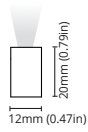

black neonflex

. side

FIXTURE	FLEXIBLE LED
ADJUSTABILITY	NO
LIGHT SOURCE	POWER LED
POWER	9W/MT
SUPPLY	24 Vdc
PROTECTION	PROTECTION POLARITY REVERSE
DIMMABLE	YES
BEAM	▲ wide
SCREEN	OPAL
LED COLOUR	3000K CRI >90 LMN
IP RATE	IP67
WEIGHT	
MATERIALS	PU
MOUNTING SYSTEM	NR.3 CLIPS AND NR.1 ENDCAP FOR METER INCLUDED

OPTIONAL LED COLOUR	2700K - 4000K - 6000K - RGB - RGBW
IP RATE	

On request 12Vdc available.