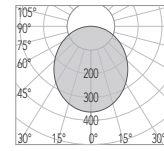

CODE	3521-75A-B2W
FIXTURE	FIXED DOWNLIGHT
ADJUSTABILITY	NO
LIGHT SOURCE	POWER LED
POWER	MAX 2W
SUPPLY	8-32 Vdc - DRIVER ON BOARD
PROTECTION	FUSE - POLARITY REVERSE SPIKE FILTER
DIMMABLE	YES
BEAM	WIDE
SCREEN	LENS
LED COLOUR	3000K CRI >80 LMN 185lm 1mt 2mt 3mt
IP RATE	IP40
WEIGHT	
MATERIALS	BODY: STAINLESS STEEL AISI 316 HEATSINK: SPECIAL COMPOUND
MOUNTING SYSTEM	SPRINGS
OPTIONAL	
LED COLOUR	2700K - 4000K
IP RATE	IP65