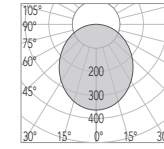

CODE	3523-70A-B2W
FIXTURE	FIXED DOWNLIGHT
ADJUSTABILITY	NO
LIGHT SOURCE	POWER LED
POWER	MAX 2W
SUPPLY	8-32 Vdc - DRIVER ON BOARD
PROTECTION	FUSE - POLARITY REVERSE SPIKE FILTER
DIMMABLE	YES
BEAM	WIDE
SCREEN	LENS
LED COLOUR	3000K CRI >80 LMN 191lm 1mt 2mt 3mt
IP RATE	IP40
WEIGHT	
MATERIALS	BODY: STAINLESS STEEL AISI 316 HEATSINK: SPECIAL COMPOUND
MOUNTING SYSTEM	SPRINGS
OPTIONAL	
LED COLOUR	2700K - 4000K
IP RATE	IP65