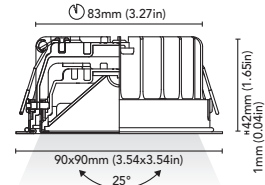

"INNER CONE MADE FROM RECYCLED PLASTIC DERIVED FROM RECLAIMED SEA FISHING NETS"

seattle - 55, 70, 80, 90 - ag

atlanta

• 80 ag

• 90 ag

CODE	3527-80A-B2W
FIXTURE	ADJUSTABLE DOWNLIGHT
ADJUSTABILITY	25°
LIGHT SOURCE	POWER LED
POWER	MAX 2W
SUPPLY	8-32 Vdc - DRIVER ON BOARD
PROTECTION	FUSE - POLARITY REVERSE SPIKE FILTER
DIMMABLE	YES
BEAM	WIDE
SCREEN	LENS
LED COLOUR	3000K CRI >80 LMN 185lm 1mt 2mt 3mt
IP RATE	IP40
WEIGHT	
MATERIALS	BODY: STAINLESS STEEL AISI 316 HEATSINK: SPECIAL COMPOUND
MOUNTING SYSTEM	SPRINGS
OPTIONAL	
LED COLOUR	2700K - 4000K
IP RATE	IP65