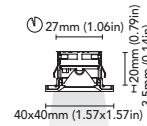

tampa

sarasota

. 40 ag

. 40 ag