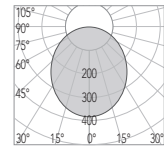

"INNER CONE MADE FROM RECYCLED PLASTIC DERIVED FROM RECLAIMED SEA FISHING NETS"

newport - 85, 95 - ag

orlando

. 60 ag

. 75 ag

. 85 ag

. 95 ag

CODE	3520-60A-B1.5W 3520-60C-B1.5W
FIXTURE	FIXED DOWNLIGHT
ADJUSTABILITY	NO
LIGHT SOURCE	POWER LED
POWER	MAX 1.5W
SUPPLY	8-32 Vdc - DRIVER ON BOARD
PROTECTION	FUSE - POLARITY REVERSE SPIKE FILTER
DIMMABLE	YES
BEAM	WIDE
SCREEN	LENS
LED COLOUR	3000K CRI >80 LMN 60lm 1mt 2mt 3mt
IP RATE	IP40
WEIGHT	
MATERIALS	BODY: STAINLESS STEEL AISI 316 HEATSINK: SPECIAL COMPOUND
MOUNTING SYSTEM	(A) SPRINGS (C) SCREWS
OPTIONAL	
LED COLOUR	2700K - 4000K
IP RATE	IP65