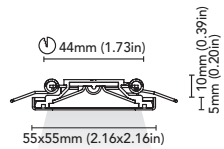

"INNER CONE MADE FROM RECYCLED PLASTIC DERIVED FROM RECLAIMED SEA FISHING NETS"

atlanta - 80, 90 - ag

charlotte

. 55 ag

. 70 ag

. 80 ag

. 90 ag

CODE	3522-55A-B1.5W 3522-55C-B1.5W
FIXTURE	FIXED DOWNLIGHT
ADJUSTABILITY	NO
LIGHT SOURCE	POWER LED
POWER	MAX 1.5W
SUPPLY	8-32 Vdc - DRIVER ON BOARD
PROTECTION	FUSE - POLARITY REVERSE SPIKE FILTER
DIMMABLE	YES
BEAM	WIDE
SCREEN	LENS
LED COLOUR	3000K CRI >80 LMN 88lm 1mt 2mt 3mt
IP RATE	IP40
WEIGHT	
MATERIALS	BODY: STAINLESS STEEL AISI 316 HEATSINK: SPECIAL COMPOUND
MOUNTING SYSTEM	(A) SPRINGS (C) SCREWS
OPTIONAL	
LED COLOUR	2700K - 4000K
IP RATE	IP 65