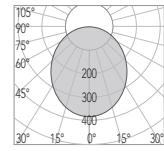

malibù

. 60 ag

. 75 ag

. 85 ag

. 95 ag

CODE	3521-60A-B1.5W
FIXTURE	FIXED DOWNLIGHT
ADJUSTABILITY	NO
LIGHT SOURCE	POWER LED
POWER	MAX 1,5W
SUPPLY	8-32 Vdc - DRIVER ON BOARD
PROTECTION	FUSE - POLARITY REVERSE SPIKE FILTER
DIMMABLE	YES
BEAM	WIDE
SCREEN	LENS
LED COLOUR	3000K CRI >80 LMN 60lm 1mt 2mt 3mt
IP RATE	IP40
WEIGHT	
MATERIALS	BODY: STAINLESS STEEL AISI 316 HEATSINK: SPECIAL COMPOUND
MOUNTING SYSTEM	SPRINGS
OPTIONAL	
LED COLOUR	2700K - 4000K
IP RATE	IP65