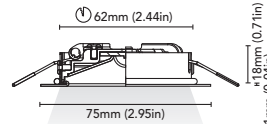

malibù

. 60 ag

. 75 ag

. 85 ag

. 95 ag

CODE	3521-60A-B1.5W
FIXTURE	FIXED DOWNLIGHT
ADJUSTABILITY	NO
LIGHT SOURCE	POWER LED
POWER	MAX 1,5W
SUPPLY	8-32 Vdc - DRIVER ON BOARD
PROTECTION	FUSE - POLARITY REVERSE SPIKE FILTER
DIMMABLE	YES
BEAM	WIDE
SCREEN	LENS
LED COLOUR	3000K CRI >80 LMN 60lm 1mt 2mt 3mt
IP RATE	IP40
WEIGHT	
MATERIALS	BODY: STAINLESS STEEL AISI 316 HEATSINK: SPECIAL COMPOUND
MOUNTING SYSTEM	SPRINGS
OPTIONAL	
LED COLOUR	2700K - 4000K
IP RATE	IP65

CODE	3521-75A-B2W
FIXTURE	FIXED DOWNLIGHT
ADJUSTABILITY	NO
LIGHT SOURCE	POWER LED
POWER	MAX 2W
SUPPLY	8-32 Vdc - DRIVER ON BOARD
PROTECTION	FUSE - POLARITY REVERSE SPIKE FILTER
DIMMABLE	YES
BEAM	WIDE
SCREEN	LENS
LED COLOUR	3000K CRI >80 LMN 185lm 1mt 2mt 3mt
IP RATE	IP40
WEIGHT	
MATERIALS	BODY: STAINLESS STEEL AISI 316 HEATSINK: SPECIAL COMPOUND
MOUNTING SYSTEM	SPRINGS
OPTIONAL	
LED COLOUR	2700K - 4000K
IP RATE	IP65

CODE	3521-85A-B4W
FIXTURE	FIXED DOWNLIGHT
ADJUSTABILITY	NO
LIGHT SOURCE	POWER LED
POWER	MAX 4W
SUPPLY	8-32 Vdc - DRIVER ON BOARD
PROTECTION	FUSE - POLARITY REVERSE SPIKE FILTER
DIMMABLE	YES
BEAM	WIDE
SCREEN	LENS
LED COLOUR	3000K CRI >80 LMN 230lm 1mt 2mt 3mt
IP RATE	IP40
WEIGHT	
MATERIALS	BODY: STAINLESS STEEL AISI 316 HEATSINK: SPECIAL COMPOUND
MOUNTING SYSTEM	SPRINGS
OPTIONAL	
LED COLOUR	2700K - 4000K
IP RATE	IP65

CODE	3521-95A-B6W
FIXTURE	FIXED DOWNLIGHT
ADJUSTABILITY	NO
LIGHT SOURCE	POWER LED
POWER	MAX 6W
SUPPLY	8-32 Vdc - DRIVER ON BOARD
PROTECTION	FUSE - POLARITY REVERSE SPIKE FILTER
DIMMABLE	YES
BEAM	WIDE
SCREEN	LENS
LED COLOUR	3000K CRI >80 LMN 256lm 1mt 2mt 3mt
IP RATE	IP40
WEIGHT	
MATERIALS	BODY: STAINLESS STEEL AISI 316 HEATSINK: SPECIAL COMPOUND
MOUNTING SYSTEM	SPRINGS
OPTIONAL	
LED COLOUR	2700K - 4000K
IP RATE	IP65