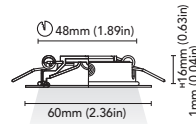

malibù

. 60 ag