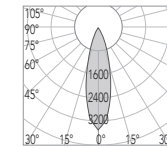

CODE	3529-40-Z1.5W
FIXTURE	FIXED DOWNLIGHT
ADJUSTABILITY	NO
LIGHT SOURCE	POWER LED
POWER	MAX 1,5W
SUPPLY	8-32 Vdc - DRIVER ON BOARD
PROTECTION	FUSE - POLARITY REVERSE SPIKE FILTER
DIMMABLE	YES
BEAM	WIDE
SCREEN	LENS
LED COLOUR	3000K CRI >80 LMN 66lm 1mt 2mt 3mt
IP RATE	IP40
WEIGHT	
MATERIALS	BODY: STAINLESS STEEL AISI 316 HEATSINK: SPECIAL COMPOUND
MOUNTING SYSTEM	SPRINGS
OPTIONAL	
LED COLOUR	2700K - 4000K
IP RATE	IP65

tampa 40 - ag