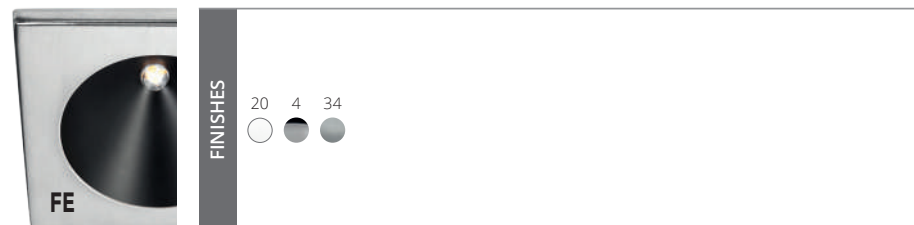

charlotte

. 55 ag

. 70 ag

. 80 ag

. 90 ag

CODE	3522-55A-B1.5W 3522-55C-B1.5W
FIXTURE	FIXED DOWNLIGHT
ADJUSTABILITY	NO
LIGHT SOURCE	POWER LED
POWER	MAX 1.5W
SUPPLY	8-32 Vdc - DRIVER ON BOARD
PROTECTION	FUSE - POLARITY REVERSE SPIKE FILTER
DIMMABLE	YES
BEAM	WIDE
SCREEN	LENS
LED COLOUR	3000K CRI >80 LMN 88lm 1mt 2mt 3mt
IP RATE	IP40
WEIGHT	
MATERIALS	BODY: STAINLESS STEEL AISI 316 HEATSINK: SPECIAL COMPOUND
MOUNTING SYSTEM	(A) SPRINGS (C) SCREWS
OPTIONAL	
LED COLOUR	2700K - 4000K
IP RATE	IP 65

CODE	3522-70A-B2W 3522-70C-B2W
FIXTURE	FIXED DOWNLIGHT
ADJUSTABILITY	NO
LIGHT SOURCE	POWER LED
POWER	MAX 2W
SUPPLY	8-32 Vdc - DRIVER ON BOARD
PROTECTION	FUSE - POLARITY REVERSE SPIKE FILTER
DIMMABLE	YES
BEAM	WIDE
SCREEN	LENS
LED COLOUR	3000K CRI >80 LMN 191lm 1mt 2mt 3mt
IP RATE	IP40
WEIGHT	
MATERIALS	BODY: STAINLESS STEEL AISI 316 HEATSINK: SPECIAL COMPOUND
MOUNTING SYSTEM	(A) SPRINGS (C) SCREWS
OPTIONAL	
LED COLOUR	2700K - 4000K
IP RATE	IP 65
	*On request switch on the frame

CODE	3522-80A-B4W 3522-80C-B4W
FIXTURE	FIXED DOWNLIGHT
ADJUSTABILITY	NO
LIGHT SOURCE	POWER LED
POWER	MAX 4W
SUPPLY	8-32 Vdc - DRIVER ON BOARD
PROTECTION	FUSE - POLARITY REVERSE SPIKE FILTER
DIMMABLE	YES
BEAM	WIDE
SCREEN	LENS
LED COLOUR	3000K CRI >80 LMN 230lm 1mt 2mt 3mt
IP RATE	IP40
WEIGHT	
MATERIALS	BODY: STAINLESS STEEL AISI 316 HEATSINK: SPECIAL COMPOUND
MOUNTING SYSTEM	(A) SPRINGS (C) SCREWS
OPTIONAL	
LED COLOUR	2700K - 4000K
IP RATE	IP 65
	*On request switch on the frame