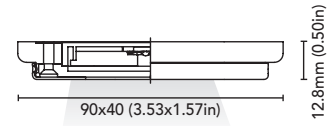

dallas 1L . 80

dallas 1L . 80 PLUS

dallas 2L . 80

dallas 2L . 80 PLUS

bedford

1L . 80

1L . 80 PLUS

FIXTURE	FIXED COURTESY LIGHT
ADJUSTABILITY	NO
LIGHT SOURCE	LED
POWER	1 x MAX 1,5W
SUPPLY	8-32 Vdc - DRIVER ON BOARD
PROTECTION	FUSE - POLARITY REVERSE SPIKE FILTER
DIMMABLE	YES
BEAM	WIDE
SCREEN	OPAL
LED COLOUR	3000K CRI >80
IP RATE	IP66
WEIGHT	
MATERIALS	STAINLESS STEEL AISI 316 AND POLYCARBONATE
MOUNTING SYSTEM	SCREWS
OPTIONAL	
LED COLOUR	2700K - 4000K - BLUE - RED - RGB
IP RATE	