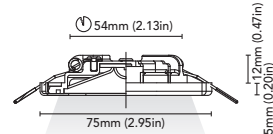

"INNER CONE MADE FROM RECYCLED PLASTIC DERIVED FROM RECLAIMED SEA FISHING NETS"

newport - 85, 95 - ag

orlando

. 60 ag

. 75 ag

. 85 ag

. 95 ag

CODE	3520-60A-B1.5W 3520-60C-B1.5W
FIXTURE	FIXED DOWNLIGHT
ADJUSTABILITY	NO
LIGHT SOURCE	POWER LED
POWER	MAX 1.5W
SUPPLY	8-32 Vdc - DRIVER ON BOARD
PROTECTION	FUSE - POLARITY REVERSE SPIKE FILTER
DIMMABLE	YES
BEAM	WIDE
SCREEN	LENS
LED COLOUR	3000K CRI >80 LMN 60lm 1mt 2mt 3mt
IP RATE	IP40
WEIGHT	
MATERIALS	BODY: STAINLESS STEEL AISI 316 HEATSINK: SPECIAL COMPOUND
MOUNTING SYSTEM	(A) SPRINGS (C) SCREWS
OPTIONAL	
LED COLOUR	2700K - 4000K
IP RATE	IP65