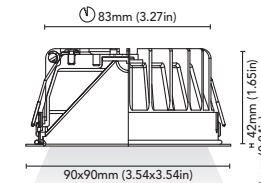

"INNER CONE MADE FROM RECYCLED PLASTIC DERIVED FROM RECLAIMED SEA FISHING NETS"

phoenix - 85, 95 - ag

*switch

seattle

. 55 ag

. 70 ag

. 80 ag

. 90 ag