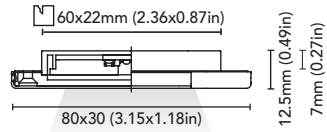

dallas

1L . 80