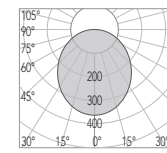

CODE	3522-70A-B2W 3522-70C-B2W
FIXTURE	FIXED DOWNLIGHT
ADJUSTABILITY	NO
LIGHT SOURCE	POWER LED
POWER	MAX 2W
SUPPLY	8-32 Vdc - DRIVER ON BOARD
PROTECTION	FUSE - POLARITY REVERSE SPIKE FILTER
DIMMABLE	YES
BEAM	WIDE
SCREEN	LENS
LED COLOUR	3000K CRI >80 LMN 191lm 1mt 2mt 3mt
IP RATE	IP40
WEIGHT	
MATERIALS	BODY: STAINLESS STEEL AISI 316 HEATSINK: SPECIAL COMPOUND
MOUNTING SYSTEM	(A) SPRINGS (C) SCREWS
OPTIONAL	
LED COLOUR	2700K - 4000K
IP RATE	IP 65
	*On request switch on the frame