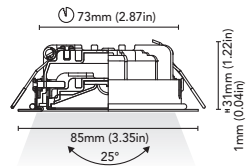

"INNER CONE MADE FROM RECYCLED PLASTIC DERIVED FROM RECLAIMED SEA FISHING NETS"

malibù - 60, 75, 85, 95 - ag

newport

. 85 ag

. 95 ag

CODE	3525-85A-B2W
FIXTURE	ADJUSTABLE DOWNLIGHT
ADJUSTABILITY	25°
LIGHT SOURCE	POWER LED
POWER	MAX 2W
SUPPLY	8-32 Vdc - DRIVER ON BOARD
PROTECTION	FUSE - POLARITY REVERSE SPIKE FILTER
DIMMABLE	YES
BEAM	WIDE
SCREEN	LENS
LED COLOUR	3000K CRI >80 LMN 1mt 2mt 3mt
IP RATE	IP40
WEIGHT	
MATERIALS	BODY: STAINLESS STEEL AISI 316 HEATSINK: SPECIAL COMPOUND
MOUNTING SYSTEM	SPRINGS
OPTIONAL	
LED COLOUR	2700K - 4000K
IP RATE	IP65