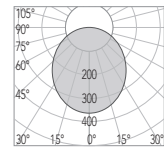

"INNER CONE MADE FROM RECYCLED PLASTIC DERIVED FROM RECLAIMED SEA FISHING NETS"

seattle - 55, 70, 80, 90 - ag

atlanta

• 80 ag

• 90 ag

CODE	3527-80A-B2W
FIXTURE	ADJUSTABLE DOWNLIGHT
ADJUSTABILITY	25°
LIGHT SOURCE	POWER LED
POWER	MAX 2W
SUPPLY	8-32 Vdc - DRIVER ON BOARD
PROTECTION	FUSE - POLARITY REVERSE SPIKE FILTER
DIMMABLE	YES
BEAM	WIDE
SCREEN	LENS
LED COLOUR	3000K CRI >80 LMN 185lm 1mt 2mt 3mt
IP RATE	IP40
WEIGHT	
MATERIALS	BODY: STAINLESS STEEL AISI 316 HEATSINK: SPECIAL COMPOUND
MOUNTING SYSTEM	SPRINGS
OPTIONAL	
LED COLOUR	2700K - 4000K
IP RATE	IP65