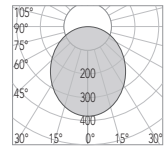

CODE	3520-85A-B4W 3520-85C-B4W
FIXTURE	FIXED DOWNLIGHT
ADJUSTABILITY	NO
LIGHT SOURCE	POWER LED
POWER	MAX 4W
SUPPLY	8-32 Vdc - DRIVER ON BOARD
PROTECTION	FUSE - POLARITY REVERSE SPIKE FILTER
DIMMABLE	YES
BEAM	WIDE
SCREEN	LENS
LED COLOUR	3000K CRI >80 LMN 230lm 1mt 2mt 3mt
IP RATE	IP40
WEIGHT	
MATERIALS	BODY: STAINLESS STEEL AISI 316 HEATSINK: SPECIAL COMPOUND
MOUNTING SYSTEM	(A) SPRINGS (C) SCREWS
OPTIONAL	
LED COLOUR	2700K - 4000K
IP RATE	IP65
	*On request switch on the frame