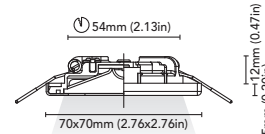

"INNER CONE MADE FROM RECYCLED PLASTIC DERIVED FROM RECLAIMED SEA FISHING NETS"

atlanta - 80, 90 - ag

charlotte

. 55 ag

. 70 ag

. 80 ag

. 90 ag

CODE	3522-55A-B1.5W 3522-55C-B1.5W
FIXTURE	FIXED DOWNLIGHT
ADJUSTABILITY	NO
LIGHT SOURCE	POWER LED
POWER	MAX 1.5W
SUPPLY	8-32 Vdc - DRIVER ON BOARD
PROTECTION	FUSE - POLARITY REVERSE SPIKE FILTER
DIMMABLE	YES
BEAM	WIDE
SCREEN	LENS
LED COLOUR	3000K CRI >80 LMN 88lm 1mt 2mt 3mt
IP RATE	IP40
WEIGHT	
MATERIALS	BODY: STAINLESS STEEL AISI 316 HEATSINK: SPECIAL COMPOUND
MOUNTING SYSTEM	(A) SPRINGS (C) SCREWS
OPTIONAL	
LED COLOUR	2700K - 4000K
IP RATE	IP 65