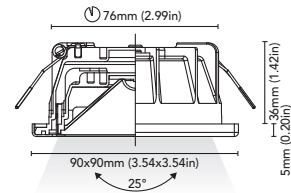

"INNER CONE MADE FROM RECYCLED PLASTIC DERIVED FROM RECLAIMED SEA FISHING NETS"

charlotte - 55, 70, 80, 90 - ag

*switch

daytona

. 80 ag

. 90 ag

CODE	3526-80A-B2W 3526-80C-B2W
FIXTURE	ADJUSTABLE DOWNLIGHT
ADJUSTABILITY	25°
LIGHT SOURCE	POWER LED
POWER	MAX 2W
SUPPLY	8-32 Vdc - DRIVER ON BOARD
PROTECTION	FUSE - POLARITY REVERSE SPIKE FILTER
DIMMABLE	YES
BEAM	WIDE
SCREEN	LENS
LED COLOUR	3000K CRI >80 LMN 185lm 1mt 2mt 3mt
IP RATE	IP40
WEIGHT	
MATERIALS	BODY: STAINLESS STEEL AISI 316 HEATSINK: SPECIAL COMPOUND
MOUNTING SYSTEM	(A) SPRINGS (C) SCREWS
OPTIONAL	
LED COLOUR	2700K - 4000K
IP RATE	IP 65 *On request switch on the frame