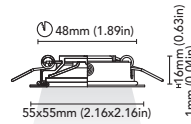

seattle

. 55 ag