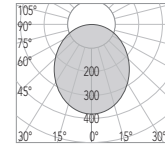

CODE	3523-80A-B4W
FIXTURE	FIXED DOWNLIGHT
ADJUSTABILITY	NO
LIGHT SOURCE	POWER LED
POWER	MAX 4W
SUPPLY	8-32 Vdc - DRIVER ON BOARD
PROTECTION	FUSE - POLARITY REVERSE SPIKE FILTER
DIMMABLE	YES
BEAM	WIDE
SCREEN	LENS
LED COLOUR	3000K CRI >80 LMN 230lm 1mt 2mt 3mt
IP RATE	IP40
WEIGHT	
MATERIALS	BODY: STAINLESS STEEL AISI 316 HEATSINK: SPECIAL COMPOUND
MOUNTING SYSTEM	SPRINGS
OPTIONAL	
LED COLOUR	2700K - 4000K
IP RATE	IP65