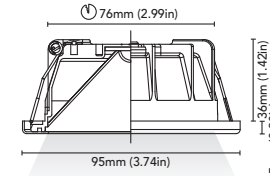

"INNER CONE MADE FROM RECYCLED PLASTIC DERIVED FROM RECLAIMED SEA FISHING NETS"

newport - 85, 95 - ag

orlando

. 60 ag

. 75 ag

. 85 ag

. 95 ag

CODE	3520-60A-B1.5W 3520-60C-B1.5W
FIXTURE	FIXED DOWNLIGHT
ADJUSTABILITY	NO
LIGHT SOURCE	POWER LED
POWER	MAX 1.5W
SUPPLY	8-32 Vdc - DRIVER ON BOARD
PROTECTION	FUSE - POLARITY REVERSE SPIKE FILTER
DIMMABLE	YES
BEAM	WIDE
SCREEN	LENS
LED COLOUR	3000K CRI >80 LMN 60lm 1mt 2mt 3mt
IP RATE	IP40
WEIGHT	
MATERIALS	BODY: STAINLESS STEEL AISI 316 HEATSINK: SPECIAL COMPOUND
MOUNTING SYSTEM	(A) SPRINGS (C) SCREWS
OPTIONAL	
LED COLOUR	2700K - 4000K
IP RATE	IP65