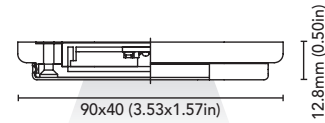

tampa 40 - ag

sarasota 40 - ag

"INNER CONE MADE FROM RECYCLED PLASTIC DERIVED FROM RECLAIMED SEA FISHING NETS"

dallas

1L . 80

1L . 80 PLUS

2L . 80

2L . 80 PLUS