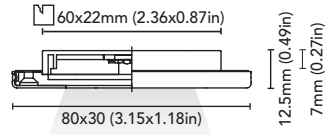

dallas 1L . 80

dallas 1L . 80 PLUS

dallas 2L . 80

dallas 2L . 80 PLUS

bedford

1L . 80

1L . 80 PLUS

FIXTURE	FIXED COURTESY LIGHT
ADJUSTABILITY	NO
LIGHT SOURCE	LED
POWER	1 x MAX 1,5W
SUPPLY	8-32 Vdc - DRIVER ON BOARD
PROTECTION	FUSE - POLARITY REVERSE SPIKE FILTER
DIMMABLE	YES
BEAM	WIDE
SCREEN	OPAL
LED COLOUR	3000K CRI >80
IP RATE	IP66
WEIGHT	
MATERIALS	STAINLESS STEEL AISI 316 AND POLYCARBONATE
MOUNTING SYSTEM	SCREWS
OPTIONAL	
LED COLOUR	2700K - 4000K - BLUE - RED - RGB
IP RATE	