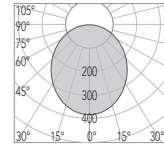

CODE	3523-55A-B1.5W
FIXTURE	FIXED DOWNLIGHT
ADJUSTABILITY	NO
LIGHT SOURCE	POWER LED
POWER	MAX 1,5W
SUPPLY	8-32 Vdc - DRIVER ON BOARD
PROTECTION	FUSE - POLARITY REVERSE SPIKE FILTER
DIMMABLE	YES
BEAM	WIDE
SCREEN	LENS
LED COLOUR	3000K CRI >80 LMN 88lm 1mt 2mt 3mt
IP RATE	IP40
WEIGHT	
MATERIALS	BODY: STAINLESS STEEL AISI 316 HEATSINK: SPECIAL COMPOUND
MOUNTING SYSTEM	SPRINGS
OPTIONAL	
LED COLOUR	2700K - 4000K
IP RATE	IP65