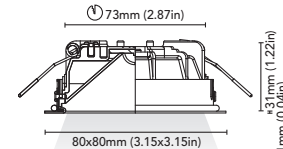

"INNER CONE MADE FROM RECYCLED PLASTIC DERIVED FROM RECLAIMED SEA FISHING NETS"

phoenix - 85, 95 - ag

*switch

seattle

. 55 ag

. 70 ag

. 80 ag

. 90 ag