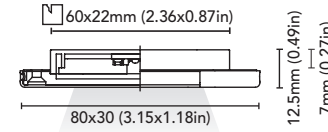

dallas

1L . 80

1L . 80 PLUS

2L . 80

2L . 80 PLUS

FIXTURE	FIXED COURTESY LIGHT
ADJUSTABILITY	NO
LIGHT SOURCE	LED
POWER	1 x MAX 1,5W
SUPPLY	8-32 Vdc - DRIVER ON BOARD
PROTECTION	FUSE - POLARITY REVERSE SPIKE FILTER
DIMMABLE	YES
BEAM	WIDE
SCREEN	OPAL
LED COLOUR	3000K CRI >80
IP RATE	IP66
WEIGHT	
MATERIALS	STAINLESS STEEL AISI 316 AND POLYCARBONATE
MOUNTING SYSTEM	SCREWS
OPTIONAL	
LED COLOUR	2700K - 4000K - BLUE - RED - RGB
IP RATE	

FIXTURE	FIXED COURTESY LIGHT
ADJUSTABILITY	NO
LIGHT SOURCE	LED
POWER	1 x MAX 1,5W
SUPPLY	8-32 Vdc - DRIVER ON BOARD
PROTECTION	FUSE - POLARITY REVERSE SPIKE FILTER
DIMMABLE	YES
BEAM	WIDE
SCREEN	OPAL
LED COLOUR	3000K CRI >80
IP RATE	IP66
WEIGHT	
MATERIALS	STAINLESS STEEL AISI 316 AND POLYCARBONATE
MOUNTING SYSTEM	SCREWS
OPTIONAL	
LED COLOUR	2700K - 4000K - BLUE - RED - RGB
IP RATE	

FIXTURE	FIXED COURTESY LIGHT
ADJUSTABILITY	NO
LIGHT SOURCE	LED
POWER	1 x MAX 1,5W
SUPPLY	8-32 Vdc - DRIVER ON BOARD
PROTECTION	FUSE - POLARITY REVERSE SPIKE FILTER
DIMMABLE	YES
BEAM	WIDE
SCREEN	OPAL
LED COLOUR	3000K CRI >80
IP RATE	IP66
WEIGHT	
MATERIALS	STAINLESS STEEL AISI 316 AND POLYCARBONATE
MOUNTING SYSTEM	SCREWS
OPTIONAL	
LED COLOUR	2700K - 4000K - BLUE - RED - RGB
IP RATE	

FIXTURE	FIXED COURTESY LIGHT
ADJUSTABILITY	NO
LIGHT SOURCE	LED
POWER	1 x MAX 1,5W
SUPPLY	8-32 Vdc - DRIVER ON BOARD
PROTECTION	FUSE - POLARITY REVERSE SPIKE FILTER
DIMMABLE	YES
BEAM	WIDE
SCREEN	OPAL
LED COLOUR	3000K CRI >80
IP RATE	IP66
WEIGHT	
MATERIALS	STAINLESS STEEL AISI 316 AND POLYCARBONATE
MOUNTING SYSTEM	SCREWS
OPTIONAL	
LED COLOUR	2700K - 4000K - BLUE - RED - RGB
IP RATE