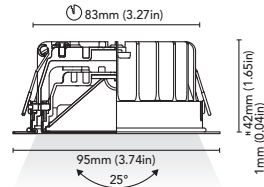

"INNER CONE MADE FROM RECYCLED PLASTIC DERIVED FROM RECLAIMED SEA FISHING NETS"

malibù - 60, 75, 85, 95 - ag

newport

. 85 ag

. 95 ag

CODE	3525-85A-B2W
FIXTURE	ADJUSTABLE DOWNLIGHT
ADJUSTABILITY	25°
LIGHT SOURCE	POWER LED
POWER	MAX 2W
SUPPLY	8-32 Vdc - DRIVER ON BOARD
PROTECTION	FUSE - POLARITY REVERSE SPIKE FILTER
DIMMABLE	YES
BEAM	WIDE
SCREEN	LENS
LED COLOUR	3000K CRI >80 LMN 1mt 2mt 3mt
IP RATE	IP40
WEIGHT	
MATERIALS	BODY: STAINLESS STEEL AISI 316 HEATSINK: SPECIAL COMPOUND
MOUNTING SYSTEM	SPRINGS
OPTIONAL	
LED COLOUR	2700K - 4000K
IP RATE	IP65