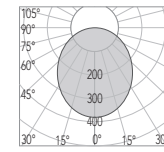

CODE	3524-95A-B4W 3524-95C-B4W
FIXTURE	ADJUSTABLE DOWNLIGHT
ADJUSTABILITY	25°
LIGHT SOURCE	POWER LED
POWER	MAX 4W
SUPPLY	8-32 Vdc - DRIVER ON BOARD
PROTECTION	FUSE - POLARITY REVERSE SPIKE FILTER
DIMMABLE	YES
BEAM	WIDE
SCREEN	LENS
LED COLOUR	3000K CRI >80 LMN 230lm 1mt 2mt 3mt
IP RATE	IP40
WEIGHT	
MATERIALS	BODY: STAINLESS STEEL AISI 316 HEATSINK: SPECIAL COMPOUND
MOUNTING SYSTEM	(A) SPRINGS (C) SCREWS
OPTIONAL	
LED COLOUR	2700K - 4000K
IP RATE	IP65
	*On request switch on the frame

"INNER CONE MADE FROM RECYCLED PLASTIC DERIVED FROM RECLAIMED SEA FISHING NETS"

phoenix - 85, 95 - ag