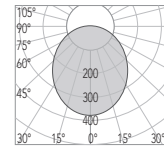

CODE	3521-95A-B6W
FIXTURE	FIXED DOWNLIGHT
ADJUSTABILITY	NO
LIGHT SOURCE	POWER LED
POWER	MAX 6W
SUPPLY	8-32 Vdc - DRIVER ON BOARD
PROTECTION	FUSE - POLARITY REVERSE SPIKE FILTER
DIMMABLE	YES
BEAM	WIDE
SCREEN	LENS
LED COLOUR	3000K CRI >80 LMN 256lm 1mt 2mt 3mt
IP RATE	IP40
WEIGHT	
MATERIALS	BODY: STAINLESS STEEL AISI 316 HEATSINK: SPECIAL COMPOUND
MOUNTING SYSTEM	SPRINGS
OPTIONAL	
LED COLOUR	2700K - 4000K
IP RATE	IP65

"INNER CONE MADE FROM RECYCLED PLASTIC DERIVED FROM RECLAIMED SEA FISHING NETS"

malibù - 60, 75, 85, 95 - ag