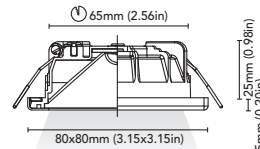

"INNER CONE MADE FROM RECYCLED PLASTIC DERIVED FROM RECLAIMED SEA FISHING NETS"

atlanta - 80, 90 - ag

charlotte

. 55 ag

. 70 ag

. 80 ag

. 90 ag

CODE	3522-55A-B1.5W 3522-55C-B1.5W
FIXTURE	FIXED DOWNLIGHT
ADJUSTABILITY	NO
LIGHT SOURCE	POWER LED
POWER	MAX 1.5W
SUPPLY	8-32 Vdc - DRIVER ON BOARD
PROTECTION	FUSE - POLARITY REVERSE SPIKE FILTER
DIMMABLE	YES
BEAM	WIDE
SCREEN	LENS
LED COLOUR	3000K CRI >80 LMN 88lm 1mt 2mt 3mt
IP RATE	IP40
WEIGHT	
MATERIALS	BODY: STAINLESS STEEL AISI 316 HEATSINK: SPECIAL COMPOUND
MOUNTING SYSTEM	(A) SPRINGS (C) SCREWS
OPTIONAL	
LED COLOUR	2700K - 4000K
IP RATE	IP 65