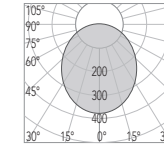

CODE	3523-90A-B6W
FIXTURE	FIXED DOWNLIGHT
ADJUSTABILITY	NO
LIGHT SOURCE	POWER LED
POWER	MAX 6W
SUPPLY	8-32 Vdc - DRIVER ON BOARD
PROTECTION	FUSE - POLARITY REVERSE SPIKE FILTER
DIMMABLE	YES
BEAM	WIDE
SCREEN	LENS
LED COLOUR	3000K CRI >80 LMN 256lm 1mt 2mt 3mt
IP RATE	IP40
WEIGHT	
MATERIALS	BODY: STAINLESS STEEL AISI 316 HEATSINK: SPECIAL COMPOUND
MOUNTING SYSTEM	SPRINGS
OPTIONAL	
LED COLOUR	2700K - 4000K
IP RATE	IP65

"INNER CONE MADE FROM RECYCLED PLASTIC DERIVED FROM RECLAIMED SEA FISHING NETS"

seattle - 55, 70, 80, 90 - ag