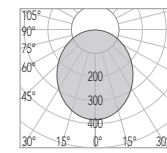

"INNER CONE MADE FROM RECYCLED PLASTIC DERIVED FROM RECLAIMED SEA FISHING NETS"

atlanta - 80, 90 - ag

charlotte

. 55 ag

. 70 ag

. 80 ag

. 90 ag

CODE	3522-55A-B1.5W 3522-55C-B1.5W
FIXTURE	FIXED DOWNLIGHT
ADJUSTABILITY	NO
LIGHT SOURCE	POWER LED
POWER	MAX 1.5W
SUPPLY	8-32 Vdc - DRIVER ON BOARD
PROTECTION	FUSE - POLARITY REVERSE SPIKE FILTER
DIMMABLE	YES
BEAM	WIDE
SCREEN	LENS
LED COLOUR	3000K CRI >80 LMN 88lm 1mt 2mt 3mt
IP RATE	IP40
WEIGHT	
MATERIALS	BODY: STAINLESS STEEL AISI 316 HEATSINK: SPECIAL COMPOUND
MOUNTING SYSTEM	(A) SPRINGS (C) SCREWS
OPTIONAL	
LED COLOUR	2700K - 4000K
IP RATE	IP 65