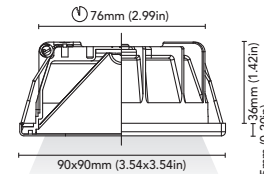

"INNER CONE MADE FROM RECYCLED PLASTIC DERIVED FROM RECLAIMED SEA FISHING NETS"

atlanta - 80, 90 - ag

charlotte

. 55 ag

. 70 ag

. 80 ag

. 90 ag

CODE	3522-55A-B1.5W 3522-55C-B1.5W
FIXTURE	FIXED DOWNLIGHT
ADJUSTABILITY	NO
LIGHT SOURCE	POWER LED
POWER	MAX 1.5W
SUPPLY	8-32 Vdc - DRIVER ON BOARD
PROTECTION	FUSE - POLARITY REVERSE SPIKE FILTER
DIMMABLE	YES
BEAM	WIDE
SCREEN	LENS
LED COLOUR	3000K CRI >80 LMN 88lm 1mt 2mt 3mt
IP RATE	IP40
WEIGHT	
MATERIALS	BODY: STAINLESS STEEL AISI 316 HEATSINK: SPECIAL COMPOUND
MOUNTING SYSTEM	(A) SPRINGS (C) SCREWS
OPTIONAL	
LED COLOUR	2700K - 4000K
IP RATE	IP 65