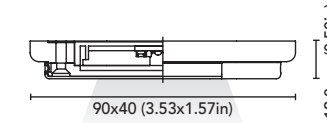

FIXTURE	FIXED COURTESY LIGHT
ADJUSTABILITY	NO
LIGHT SOURCE	LED
POWER	1 x MAX 1,5W
SUPPLY	8-32 Vdc - DRIVER ON BOARD
PROTECTION	FUSE - POLARITY REVERSE SPIKE FILTER
DIMMABLE	YES
BEAM	WIDE
SCREEN	OPAL
LED COLOUR	3000K CRI >80
IP RATE	IP66
WEIGHT	
MATERIALS	STAINLESS STEEL AISI 316 AND POLYCARBONATE
MOUNTING SYSTEM	SCREWS
OPTIONAL	
LED COLOUR	2700K - 4000K - BLUE - RED - RGB
IP RATE	