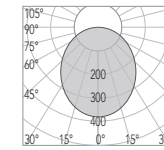

CODE	3526-90A-B4W 3526-90C-B4W
FIXTURE	ADJUSTABLE DOWNLIGHT
ADJUSTABILITY	25°
LIGHT SOURCE	POWER LED
POWER	MAX 4W
SUPPLY	8-32 Vdc - DRIVER ON BOARD
PROTECTION	FUSE - POLARITY REVERSE SPIKE FILTER
DIMMABLE	YES
BEAM	WIDE
SCREEN	LENS
LED COLOUR	3000K CRI >80 LMN 230lm 1mt 2mt 3mt
IP RATE	IP40
WEIGHT	
MATERIALS	BODY: STAINLESS STEEL AISI 316 HEATSINK: SPECIAL COMPOUND
MOUNTING SYSTEM	(A) SPRINGS (C) SCREWS
OPTIONAL	
LED COLOUR	2700K - 4000K
IP RATE	IP 65 *On request switch on the frame

"INNER CONE MADE FROM RECYCLED PLASTIC DERIVED FROM RECLAIMED SEA FISHING NETS"

daytona - 80, 90 - ag