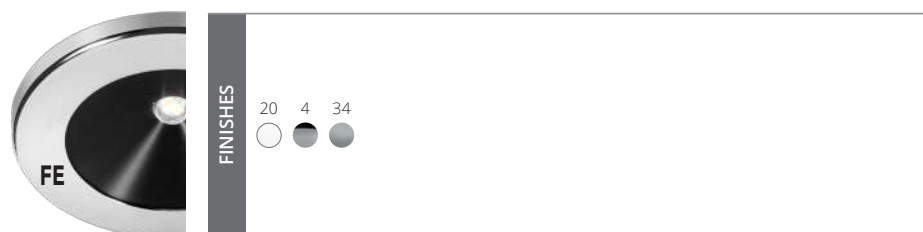

orlando

. 60 ag

. 75 ag

. 85 ag

. 95 ag

CODE	3520-60A-B1.5W 3520-60C-B1.5W
FIXTURE	FIXED DOWNLIGHT
ADJUSTABILITY	NO
LIGHT SOURCE	POWER LED
POWER	MAX 1.5W
SUPPLY	8-32 Vdc - DRIVER ON BOARD
PROTECTION	FUSE - POLARITY REVERSE SPIKE FILTER
DIMMABLE	YES
BEAM	WIDE
SCREEN	LENS
LED COLOUR	3000K CRI >80 LMN 60lm 1mt 2mt 3mt
IP RATE	IP40
WEIGHT	
MATERIALS	BODY: STAINLESS STEEL AISI 316 HEATSINK: SPECIAL COMPOUND
MOUNTING SYSTEM	(A) SPRINGS (C) SCREWS
OPTIONAL	
LED COLOUR	2700K - 4000K
IP RATE	IP65

CODE	3520-75A-B2W 3520-75C-B2W
FIXTURE	FIXED DOWNLIGHT
ADJUSTABILITY	NO
LIGHT SOURCE	POWER LED
POWER	MAX 2W
SUPPLY	8-32 Vdc - DRIVER ON BOARD
PROTECTION	FUSE - POLARITY REVERSE SPIKE FILTER
DIMMABLE	YES
BEAM	WIDE
SCREEN	LENS
LED COLOUR	3000K CRI >80 LMN 185lm 1mt 2mt 3mt
IP RATE	IP40
WEIGHT	
MATERIALS	BODY: STAINLESS STEEL AISI 316 HEATSINK: SPECIAL COMPOUND
MOUNTING SYSTEM	(A) SPRINGS (C) SCREWS
OPTIONAL	
LED COLOUR	2700K - 4000K
IP RATE	IP65
	*On request switch on the frame

CODE	3520-85A-B4W 3520-85C-B4W
FIXTURE	FIXED DOWNLIGHT
ADJUSTABILITY	NO
LIGHT SOURCE	POWER LED
POWER	MAX 4W
SUPPLY	8-32 Vdc - DRIVER ON BOARD
PROTECTION	FUSE - POLARITY REVERSE SPIKE FILTER
DIMMABLE	YES
BEAM	WIDE
SCREEN	LENS
LED COLOUR	3000K CRI >80 LMN 230lm 1mt 2mt 3mt
IP RATE	IP40
WEIGHT	
MATERIALS	BODY: STAINLESS STEEL AISI 316 HEATSINK: SPECIAL COMPOUND
MOUNTING SYSTEM	(A) SPRINGS (C) SCREWS
OPTIONAL	
LED COLOUR	2700K - 4000K
IP RATE	IP65
	*On request switch on the frame