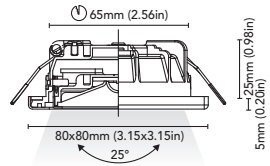

"INNER CONE MADE FROM RECYCLED PLASTIC DERIVED FROM RECLAIMED SEA FISHING NETS"

charlotte - 55, 70, 80, 90 - ag

*switch

daytona

. 80 ag

. 90 ag

CODE	3526-80A-B2W 3526-80C-B2W
FIXTURE	ADJUSTABLE DOWNLIGHT
ADJUSTABILITY	25°
LIGHT SOURCE	POWER LED
POWER	MAX 2W
SUPPLY	8-32 Vdc - DRIVER ON BOARD
PROTECTION	FUSE - POLARITY REVERSE SPIKE FILTER
DIMMABLE	YES
BEAM	WIDE
SCREEN	LENS
LED COLOUR	3000K CRI >80 LMN 185lm 1mt 2mt 3mt
IP RATE	IP40
WEIGHT	
MATERIALS	BODY: STAINLESS STEEL AISI 316 HEATSINK: SPECIAL COMPOUND
MOUNTING SYSTEM	(A) SPRINGS (C) SCREWS
OPTIONAL	
LED COLOUR	2700K - 4000K
IP RATE	IP 65 *On request switch on the frame