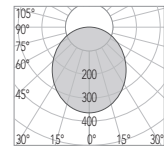

"INNER CONE MADE FROM RECYCLED PLASTIC DERIVED FROM RECLAIMED SEA FISHING NETS"

charlotte - 55, 70, 80, 90 - ag

*switch

daytona

. 80 ag

. 90 ag

CODE	3526-80A-B2W 3526-80C-B2W
FIXTURE	ADJUSTABLE DOWNLIGHT
ADJUSTABILITY	25°
LIGHT SOURCE	POWER LED
POWER	MAX 2W
SUPPLY	8-32 Vdc - DRIVER ON BOARD
PROTECTION	FUSE - POLARITY REVERSE SPIKE FILTER
DIMMABLE	YES
BEAM	WIDE
SCREEN	LENS
LED COLOUR	3000K CRI >80 LMN 185lm 1mt 2mt 3mt
IP RATE	IP40
WEIGHT	
MATERIALS	BODY: STAINLESS STEEL AISI 316 HEATSINK: SPECIAL COMPOUND
MOUNTING SYSTEM	(A) SPRINGS (C) SCREWS
OPTIONAL	
LED COLOUR	2700K - 4000K
IP RATE	IP 65 *On request switch on the frame