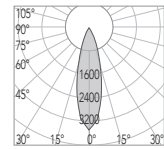

"INNER CONE MADE FROM RECYCLED PLASTIC DERIVED FROM RECLAIMED SEA FISHING NETS"

daytona - 80, 90 - ag

*switch

tampa

sarasota

. 40 ag

. 40 ag

CODE	3528-40-Z1.5W
FIXTURE	FIXED DOWNLIGHT
ADJUSTABILITY	NO
LIGHT SOURCE	POWER LED
POWER	MAX 1,5W
SUPPLY	8-32 Vdc - DRIVER ON BOARD
PROTECTION	FUSE - POLARITY REVERSE SPIKE FILTER
DIMMABLE	YES
BEAM	WIDE
SCREEN	LENS
LED COLOUR	3000K CRI >80 LMN 66lm 1mt 2mt 3mt
IP RATE	IP40
WEIGHT	
MATERIALS	BODY: STAINLESS STEEL AISI 316 HEATSINK: SPECIAL COMPOUND
MOUNTING SYSTEM	SPRINGS
OPTIONAL	
LED COLOUR	2700K - 4000K
IP RATE	IP65