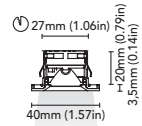

tampa

sarasota

. 40 ag

. 40 ag