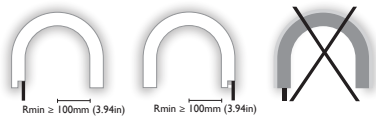

black neonflex

• small

FIXTURE	FLEXIBLE LED
ADJUSTABILITY	NO
LIGHT SOURCE	POWER LED
POWER	6W/MT
SUPPLY	24 Vdc
PROTECTION	PROTECTION POLARITY REVERSE
DIMMABLE	YES
BEAM	wide
SCREEN	OPAL
LED COLOUR	3000K CRI >90 LMN
IP RATE	IP67
WEIGHT	
MATERIALS	PU
MOUNTING SYSTEM	NR.3 CLIPS AND NR.1 ENDCAP FOR METER INCLUDED
OPTIONAL LED COLOUR	2700K - 4000K - 6000K - RGB - RGBW
IP RATE	

On request 12Vdc available.