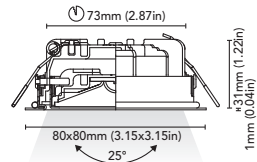

"INNER CONE MADE FROM RECYCLED PLASTIC DERIVED FROM RECLAIMED SEA FISHING NETS"

seattle - 55, 70, 80, 90 - ag

atlanta

• 80 ag

• 90 ag

CODE	3527-80A-B2W
FIXTURE	ADJUSTABLE DOWNLIGHT
ADJUSTABILITY	25°
LIGHT SOURCE	POWER LED
POWER	MAX 2W
SUPPLY	8-32 Vdc - DRIVER ON BOARD
PROTECTION	FUSE - POLARITY REVERSE SPIKE FILTER
DIMMABLE	YES
BEAM	WIDE
SCREEN	LENS
LED COLOUR	3000K CRI >80 LMN 185lm 1mt 2mt 3mt
IP RATE	IP40
WEIGHT	
MATERIALS	BODY: STAINLESS STEEL AISI 316 HEATSINK: SPECIAL COMPOUND
MOUNTING SYSTEM	SPRINGS
OPTIONAL	
LED COLOUR	2700K - 4000K
IP RATE	IP65