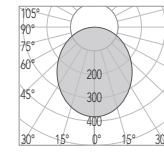

CODE	3525-95A-B4W
FIXTURE	ADJUSTABLE DOWNLIGHT
ADJUSTABILITY	25°
LIGHT SOURCE	POWER LED
POWER	MAX 4W
SUPPLY	8-32 Vdc - DRIVER ON BOARD
PROTECTION	FUSE - POLARITY REVERSE SPIKE FILTER
DIMMABLE	YES
BEAM	WIDE
SCREEN	LENS
LED COLOUR	3000K CRI >80 LMN 1mt 2mt 3mt
IP RATE	IP40
WEIGHT	
MATERIALS	BODY: STAINLESS STEEL AISI 316 HEATSINK: SPECIAL COMPOUND
MOUNTING SYSTEM	SPRINGS
OPTIONAL	
LED COLOUR	2700K - 4000K
IP RATE	IP65

"INNER CONE MADE FROM RECYCLED PLASTIC DERIVED FROM RECLAIMED SEA FISHING NETS"

newport - 85, 95 - ag