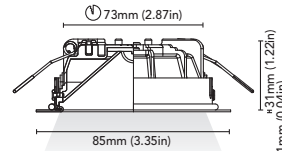

malibù

. 60 ag

. 75 ag

. 85 ag

. 95 ag

CODE	3521-60A-B1.5W
FIXTURE	FIXED DOWNLIGHT
ADJUSTABILITY	NO
LIGHT SOURCE	POWER LED
POWER	MAX 1,5W
SUPPLY	8-32 Vdc - DRIVER ON BOARD
PROTECTION	FUSE - POLARITY REVERSE SPIKE FILTER
DIMMABLE	YES
BEAM	WIDE
SCREEN	LENS
LED COLOUR	3000K CRI >80 LMN 60lm 1mt 2mt 3mt
IP RATE	IP40
WEIGHT	
MATERIALS	BODY: STAINLESS STEEL AISI 316 HEATSINK: SPECIAL COMPOUND
MOUNTING SYSTEM	SPRINGS
OPTIONAL	
LED COLOUR	2700K - 4000K
IP RATE	IP65