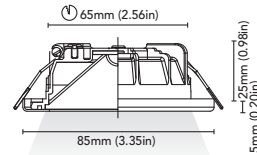

"INNER CONE MADE FROM RECYCLED PLASTIC DERIVED FROM RECLAIMED SEA FISHING NETS"

newport - 85, 95 - ag

orlando

. 60 ag

. 75 ag

. 85 ag

. 95 ag

CODE	3520-60A-B1.5W 3520-60C-B1.5W
FIXTURE	FIXED DOWNLIGHT
ADJUSTABILITY	NO
LIGHT SOURCE	POWER LED
POWER	MAX 1.5W
SUPPLY	8-32 Vdc - DRIVER ON BOARD
PROTECTION	FUSE - POLARITY REVERSE SPIKE FILTER
DIMMABLE	YES
BEAM	WIDE
SCREEN	LENS
LED COLOUR	3000K CRI >80 LMN 60lm 1mt 2mt 3mt
IP RATE	IP40
WEIGHT	
MATERIALS	BODY: STAINLESS STEEL AISI 316 HEATSINK: SPECIAL COMPOUND
MOUNTING SYSTEM	(A) SPRINGS (C) SCREWS
OPTIONAL	
LED COLOUR	2700K - 4000K
IP RATE	IP65