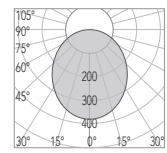

CODE	3522-80A-B4W 3522-80C-B4W
FIXTURE	FIXED DOWNLIGHT
ADJUSTABILITY	NO
LIGHT SOURCE	POWER LED
POWER	MAX 4W
SUPPLY	8-32 Vdc - DRIVER ON BOARD
PROTECTION	FUSE - POLARITY REVERSE SPIKE FILTER
DIMMABLE	YES
BEAM	WIDE
SCREEN	LENS
LED COLOUR	3000K CRI >80 LMN 230lm 1mt 2mt 3mt
IP RATE	IP40
WEIGHT	
MATERIALS	BODY: STAINLESS STEEL AISI 316 HEATSINK: SPECIAL COMPOUND
MOUNTING SYSTEM	(A) SPRINGS (C) SCREWS
OPTIONAL	
LED COLOUR	2700K - 4000K
IP RATE	IP 65
	*On request switch on the frame