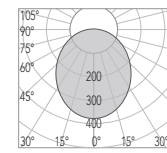

CODE	3522-90A-B6W 3522-90C-B6W
FIXTURE	FIXED DOWNLIGHT
ADJUSTABILITY	NO
LIGHT SOURCE	POWER LED
POWER	MAX 6W
SUPPLY	8-32 Vdc - DRIVER ON BOARD
PROTECTION	FUSE - POLARITY REVERSE SPIKE FILTER
DIMMABLE	YES
BEAM	WIDE
SCREEN	LENS
LED COLOUR	3000K CRI >80 LMN 256lm 1mt 2mt 3mt
IP RATE	IP40
WEIGHT	
MATERIALS	BODY: STAINLESS STEEL AISI 316 HEATSINK: SPECIAL COMPOUND
MOUNTING SYSTEM	(A) SPRINGS (C) SCREWS
OPTIONAL	
LED COLOUR	2700K - 4000K
IP RATE	IP 65
	*On request switch on the frame

"INNER CONE MADE FROM RECYCLED PLASTIC DERIVED FROM RECLAIMED SEA FISHING NETS"

charlotte - 55, 70, 80, 90 - ag