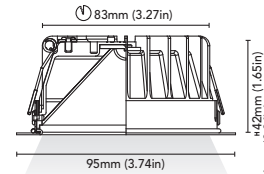

malibù

. 60 ag

. 75 ag

. 85 ag

. 95 ag

CODE	3521-60A-B1.5W
FIXTURE	FIXED DOWNLIGHT
ADJUSTABILITY	NO
LIGHT SOURCE	POWER LED
POWER	MAX 1,5W
SUPPLY	8-32 Vdc - DRIVER ON BOARD
PROTECTION	FUSE - POLARITY REVERSE SPIKE FILTER
DIMMABLE	YES
BEAM	WIDE
SCREEN	LENS
LED COLOUR	3000K CRI >80 LMN 60lm 1mt 2mt 3mt
IP RATE	IP40
WEIGHT	
MATERIALS	BODY: STAINLESS STEEL AISI 316 HEATSINK: SPECIAL COMPOUND
MOUNTING SYSTEM	SPRINGS
OPTIONAL	
LED COLOUR	2700K - 4000K
IP RATE	IP65