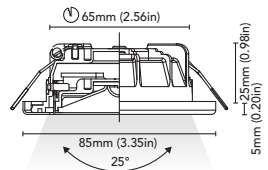

"INNER CONE MADE FROM RECYCLED PLASTIC DERIVED FROM RECLAIMED SEA FISHING NETS"

orlando - 60, 75, 85, 95 - ag

*switch

phoenix

. 85 ag

. 95 ag

CODE	3524-85A-B2W 3524-85C-B2W
FIXTURE	ADJUSTABLE DOWNLIGHT
ADJUSTABILITY	25°
LIGHT SOURCE	POWER LED
POWER	MAX 2W
SUPPLY	8-32 Vdc - DRIVER ON BOARD
PROTECTION	FUSE - POLARITY REVERSE SPIKE FILTER
DIMMABLE	YES
BEAM	WIDE
SCREEN	LENS
LED COLOUR	3000K CRI >80 LMN 185lm 1mt 2mt 3mt
IP RATE	IP40
WEIGHT	
MATERIALS	BODY: STAINLESS STEEL AISI 316 HEATSINK: SPECIAL COMPOUND
MOUNTING SYSTEM	(A) SPRINGS (C) SCREWS
OPTIONAL	
LED COLOUR	2700K - 4000K
IP RATE	IP65
	*On request switch on the frame