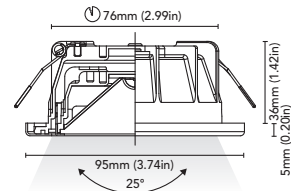

"INNER CONE MADE FROM RECYCLED PLASTIC DERIVED FROM RECLAIMED SEA FISHING NETS"

orlando - 60, 75, 85, 95 - ag

*switch

phoenix

. 85 ag

. 95 ag

CODE	3524-85A-B2W 3524-85C-B2W
FIXTURE	ADJUSTABLE DOWNLIGHT
ADJUSTABILITY	25°
LIGHT SOURCE	POWER LED
POWER	MAX 2W
SUPPLY	8-32 Vdc - DRIVER ON BOARD
PROTECTION	FUSE - POLARITY REVERSE SPIKE FILTER
DIMMABLE	YES
BEAM	WIDE
SCREEN	LENS
LED COLOUR	3000K CRI >80 LMN 185lm 1mt 2mt 3mt
IP RATE	IP40
WEIGHT	
MATERIALS	BODY: STAINLESS STEEL AISI 316 HEATSINK: SPECIAL COMPOUND
MOUNTING SYSTEM	(A) SPRINGS (C) SCREWS
OPTIONAL	
LED COLOUR	2700K - 4000K
IP RATE	IP65
	*On request switch on the frame