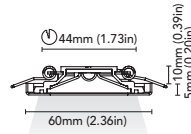

"INNER CONE MADE FROM RECYCLED PLASTIC DERIVED FROM RECLAIMED SEA FISHING NETS"

newport - 85, 95 - ag

orlando

. 60 ag

. 75 ag

. 85 ag

. 95 ag

CODE	3520-60A-B1.5W 3520-60C-B1.5W
FIXTURE	FIXED DOWNLIGHT
ADJUSTABILITY	NO
LIGHT SOURCE	POWER LED
POWER	MAX 1.5W
SUPPLY	8-32 Vdc - DRIVER ON BOARD
PROTECTION	FUSE - POLARITY REVERSE SPIKE FILTER
DIMMABLE	YES
BEAM	WIDE
SCREEN	LENS
LED COLOUR	3000K CRI >80 LMN 60lm 1mt 2mt 3mt
IP RATE	IP40
WEIGHT	
MATERIALS	BODY: STAINLESS STEEL AISI 316 HEATSINK: SPECIAL COMPOUND
MOUNTING SYSTEM	(A) SPRINGS (C) SCREWS
OPTIONAL	
LED COLOUR	2700K - 4000K
IP RATE	IP65