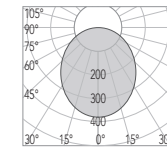

CODE	3527-90A-B4W
FIXTURE	ADJUSTABLE DOWNLIGHT
ADJUSTABILITY	25°
LIGHT SOURCE	POWER LED
POWER	MAX 4W
SUPPLY	8-32 Vdc - DRIVER ON BOARD
PROTECTION	FUSE - POLARITY REVERSE SPIKE FILTER
DIMMABLE	YES
BEAM	WIDE
SCREEN	LENS
LED COLOUR	3000K CRI >80 LMN 230lm 1mt 2mt 3mt
IP RATE	IP40
WEIGHT	
MATERIALS	BODY: STAINLESS STEEL AISI 316 HEATSINK: SPECIAL COMPOUND
MOUNTING SYSTEM	SPRINGS
OPTIONAL	
LED COLOUR	2700K - 4000K
IP RATE	IP65

"INNER CONE MADE FROM RECYCLED PLASTIC DERIVED FROM RECLAIMED SEA FISHING NETS"

atlanta - 80, 90 - ag