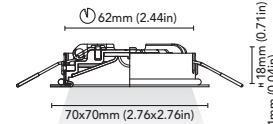

"INNER CONE MADE FROM RECYCLED PLASTIC DERIVED FROM RECLAIMED SEA FISHING NETS"

phoenix - 85, 95 - ag

*switch

seattle

. 55 ag

. 70 ag

. 80 ag

. 90 ag