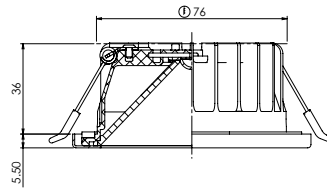

orlando 95 ag

CODE	3520-95A-B6W
FIXTURE	FIXED DOWNLIGHT
ADJUSTABILITY	NO
LIGHT SOURCE	POWER LED
POWER	MAX 6W
SUPPLY	8-32 VDC - DRIVER ON BOARD
PROTECTION	FUSE - POLARITY REVERSE SPIKE FILTER
DIMMABLE	YES
BEAM	WIDE
SCREEN	LENS
LED COLOUR	3000K CRI >80 LMN 275lm 1mt 2mt 3mt
IP RATE	IP40
WEIGHT	
MATERIALS	BODY: STAINLESS STEEL AISI 316 HEATSINK: SPECIAL COMPOUND
MOUNTING SYSTEM	SPRINGS
OPTIONAL	
LED COLOUR	2700K - 4000K
IP RATE	IP65