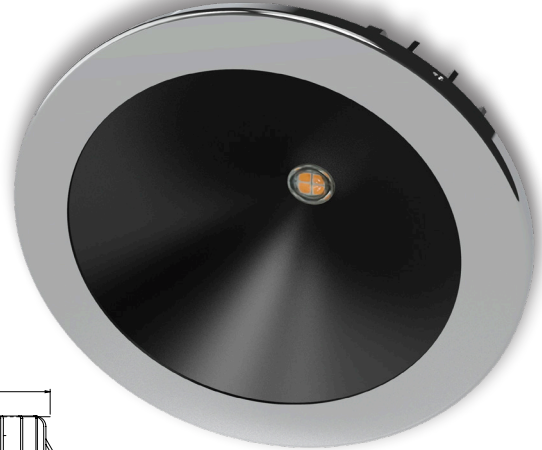

orlando 95 ag

CODE	3520-95A-B6W
FIXTURE	FIXED DOWNLIGHT
ADJUSTABILITY	NO
LIGHT SOURCE	POWER LED
POWER	MAX 6W
SUPPLY	8-32 VDC - DRIVER ON BOARD
PROTECTION	FUSE - POLARITY REVERSE SPIKE FILTER
DIMMABLE	YES
BEAM	WIDE
SCREEN	LENS
LED COLOUR	3000K CRI >80 LMN 275lm 1mt 2mt 3mt
IP RATE	IP40
WEIGHT	
MATERIALS	BODY: STAINLESS STEEL AISI 316 HEATSINK: SPECIAL COMPOUND
MOUNTING SYSTEM	SPRINGS
OPTIONAL	
LED COLOUR	2700K - 4000K
IP RATE	IP65

FINISHES
FE