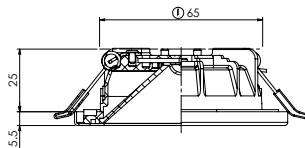

orlando 85 ag

CODE	3520-85A-B4W
FIXTURE	FIXED DOWNLIGHT
ADJUSTABILITY	NO
LIGHT SOURCE	POWER LED
POWER	MAX 4W
SUPPLY	8-32 VDC - DRIVER ON BOARD
PROTECTION	FUSE - POLARITY REVERSE SPIKE FILTER
DIMMABLE	YES
BEAM	WIDE
SCREEN	LENS
LED COLOUR	3000K CRI >80 LMN 190lm 1mt 2mt 3mt
IP RATE	IP40
WEIGHT	
MATERIALS	BODY: STAINLESS STEEL AISI 316 HEATSINK: SPECIAL COMPOUND
MOUNTING SYSTEM	SPRINGS
OPTIONAL	
LED COLOUR	2700K - 4000K
IP RATE	IP65