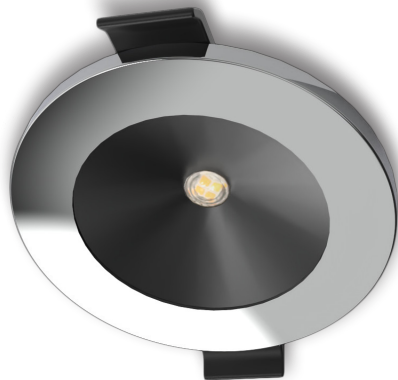

orlando ag . 75

CODE	3520-75A-B2W
FIXTURE	FIXED DOWNLIGHT
ADJUSTABILITY	NO
LIGHT SOURCE	POWER LED
POWER	MAX 2W
SUPPLY	8-32 VDC - DRIVER ON BOARD
PROTECTION	FUSE - POLARITY REVERSE SPIKE FILTER
DIMMABLE	YES
BEAM	WIDE
SCREEN	LENS
LED COLOUR	3000K CRI >80 LMN 173 lm 1mt 2mt 3mt
IP RATE	IP40
WEIGHT	
MATERIALS	BODY: STAINLESS STEEL AISI 316 HEATSINK: SPECIAL COMPOUND
MOUNTING SYSTEM	SPRINGS
OPTIONAL	
LED COLOUR	2700K - 4000K
IP RATE	IP65

FINISHES

FE

20

4

34

FE