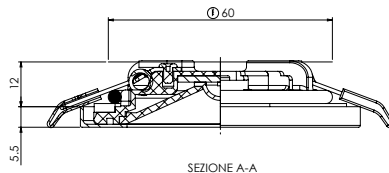

orlando ag . 75

CODE	3520-75A-B2W
FIXTURE	FIXED DOWNLIGHT
ADJUSTABILITY	NO
LIGHT SOURCE	POWER LED
POWER	MAX 2W
SUPPLY	8-32 VDC - DRIVER ON BOARD
PROTECTION	FUSE - POLARITY REVERSE SPIKE FILTER
DIMMABLE	YES
BEAM	WIDE
SCREEN	LENS
LED COLOUR	3000K CRI >80 LMN 173 lm 1mt 2mt 3mt
IP RATE	IP40
WEIGHT	
MATERIALS	BODY: STAINLESS STEEL AISI 316 HEATSINK: SPECIAL COMPOUND
MOUNTING SYSTEM	SPRINGS
OPTIONAL	
LED COLOUR	2700K - 4000K
IP RATE	IP65