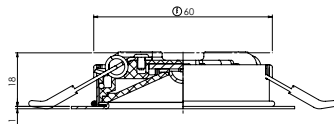

malibù 75 ag

CODE	3521-75A-B2W
FIXTURE	FIXED DOWNLIGHT
ADJUSTABILITY	NO
LIGHT SOURCE	POWER LED
POWER	MAX 2W
SUPPLY	8-32 VDC - DRIVER ON BOARD
PROTECTION	FUSE - POLARITY REVERSE SPIKE FILTER
DIMMABLE	YES
BEAM	WIDE
SCREEN	LENS
LED COLOUR	3000K CRI >80 LMN 163 lm 1mt 2mt 3mt
IP RATE	IP40
WEIGHT	
MATERIALS	BODY: STAINLESS STEEL AISI 316 HEATSINK: SPECIAL COMPOUND
MOUNTING SYSTEM	SPRINGS
OPTIONAL	
LED COLOUR	2700K - 4000K
IP RATE	IP65