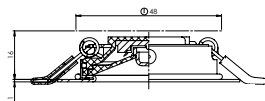

malibù 60 ag

CODE	3521-60A-B1.5W
FIXTURE	FIXED DOWNLIGHT
ADJUSTABILITY	NO
LIGHT SOURCE	POWER LED
POWER	MAX 1.5W
SUPPLY	8-32 VDC - DRIVER ON BOARD
PROTECTION	FUSE - POLARITY REVERSE SPIKE FILTER
DIMMABLE	YES
BEAM	WIDE
SCREEN	LENS
LED COLOUR	3000K CRI >80 LMN 60 lm 1mt 2mt 3mt
IP RATE	IP40
WEIGHT	
MATERIALS	BODY: STAINLESS STEEL AISI 316 HEATSINK: SPECIAL COMPOUND
MOUNTING SYSTEM	SPRINGS
OPTIONAL	
LED COLOUR	2700K - 4000K
IP RATE	IP65