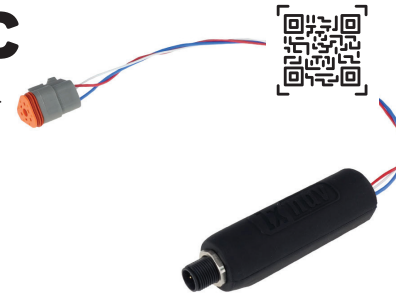

SmartFLC

- Fluids levels converter

SmartSHUNT

- Know your battery status
- Built in Wi-Fi
- 100A | 300A | 500A