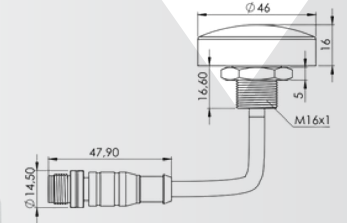

GPS SYSTEMS

GPS N2K

- The smallest GPS on the Market - 46 mm.