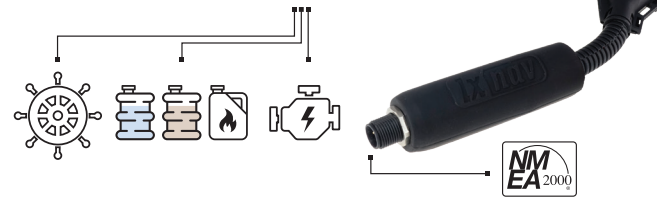

SmartEMU

- Analogue to digital
- Rudder + fluids + engine monitoring = 1 device
- ALL-IN-ONE