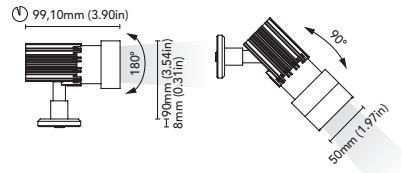

# rigel

<b>CODE</b>	<b>2188-N-V6W</b>
<b>FIXTURE</b>	READING LAMP
<b>ADJUSTABILITY</b>	YES
<b>LIGHT SOURCE</b>	POWER LED
<b>POWER</b>	MAX 6W
<b>SUPPLY</b>	8-32 Vdc - driver on board
<b>PROTECTION</b>	FUSE - POLARITY REVERSE SPIKE FILTER
<b>DIMMABLE</b>	YES
<b>BEAM</b>	NARROW
<b>SCREEN</b>	LENS+ANTIGLARE BLACK HONEYCOMB LOUVER
<b>LED COLOUR</b>	3000K CRI >90
<b>IP RATE</b>	IP40
<b>WEIGHT</b>	
<b>MATERIALS</b>	BODY: BRASS
<b>MOUNTING SYSTEM</b>	SCREWS
<b>OPTIONAL</b>	
<b>LED COLOUR</b>	2700K, 4000K