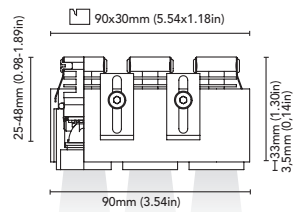

orione

CODE	3487-90-3U2W
FIXTURE	FIXED DOWNLIGHT
ADJUSTABILITY	NO
LIGHT SOURCE	POWER LED
POWER	MAX 3 X 2W
SUPPLY	700mA - driver not included
PROTECTION	
DIMMABLE	YES
BEAM	WIDE
SCREEN	LENS
LED COLOUR	3000K CRI >90
IP RATE	IP20
WEIGHT	
MATERIALS	BODY: BRASS OR STAINLESS STEEL HEATSINK: ALUMINIUM
MOUNTING SYSTEM	BRACKETS
OPTIONAL	
LED COLOUR	2700K, 4000K
BEAM	NARROW