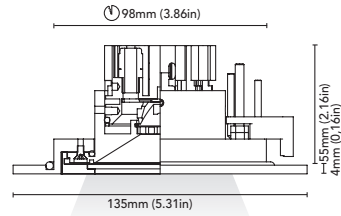

# ring 2

. 95

. 110

. 135

CODE

**9000-RING2-95**  
X URANO 60

FIXTURE

FRAME FOR URANO SERIES