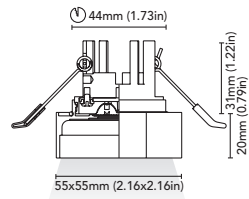

# defender 1

. 55

. 70

CODE	<b>3483-55-T3W</b> <b>3483-55-V3W</b>
FIXTURE	FIXED DOWNLIGHT
ADJUSTABILITY	NO
LIGHT SOURCE	POWER LED
POWER	MAX 3W
SUPPLY	<b>T3W:</b> 350mA - driver not included <b>V3W:</b> 8-32 Vdc - driver on board
PROTECTION	<b>V3W:</b> FUSE - POLARITY REVERSE SPIKE FILTER
DIMMABLE	YES
BEAM	NARROW
SCREEN	LENS
LED COLOUR	3000K CRI >90 LMN 217(324)lm* 1mt 1768lx 2mt 442lx 3mt 196lx
IP RATE	IP40
WEIGHT	
MATERIALS	BODY: BRASS HEATSINK: ALUMINIUM
MOUNTING SYSTEM	WIRE SPRINGS
OPTIONAL	
BEAM	MEDIUM, WIDE
LED COLOUR	2700K, 4000K