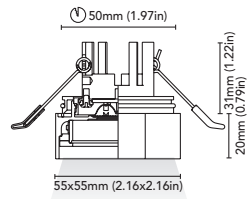

defender 1 plus

. 55

. 70

CODE	3485-55-T3W 3485-55-V3W
FIXTURE	FIXED DOWNLIGHT
ADJUSTABILITY	NO
LIGHT SOURCE	POWER LED
POWER	MAX 3W + 1,5W (COURTESY)
SUPPLY	T3W: 350mA - driver not included V3W: 8-32 Vdc - driver on board COURTESY: 24 Vdc
PROTECTION	V3W: FUSE - POLARITY REVERSE SPIKE FILTER
DIMMABLE	YES
BEAM	NARROW
SCREEN	LENS
LED COLOUR	3000K CRI >90 LMN 217(324)lm* 1mt 1768lx 2mt 442lx 3mt 196lx IP40
WEIGHT	
MATERIALS	BODY: BRASS HEATSINK: ALUMINIUM
MOUNTING SYSTEM	WIRE SPRINGS
OPTIONAL	
BEAM	MEDIUM, WIDE
LED COLOUR	2700K, 4000K

CODE	3485-70-T6W 3485-70-V6W
FIXTURE	FIXED DOWNLIGHT
ADJUSTABILITY	NO
LIGHT SOURCE	POWER LED
POWER	MAX 6W + 2W (COURTESY)
SUPPLY	T6W: 700mA - driver not included V6W: 8-32 Vdc - driver on board COURTESY: 24 Vdc
PROTECTION	V6W: FUSE - POLARITY REVERSE SPIKE FILTER
DIMMABLE	YES
BEAM	NARROW
SCREEN	LENS
LED COLOUR	3000K CRI >90 LMN 325(567)lm* 1mt 2648lx 2mt 662lx 3mt 294lx IP40
WEIGHT	
MATERIALS	BODY: BRASS HEATSINK: ALUMINIUM
MOUNTING SYSTEM	WIRE SPRINGS
OPTIONAL	
BEAM	MEDIUM, WIDE
LED COLOUR	2700K, 4000K