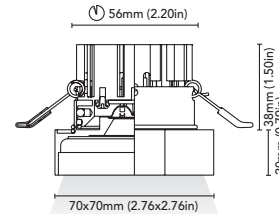

defender 2 plus

. 55

. 70

CODE	3486-55-T3W 3486-55-V3W
FIXTURE	ADJUSTABLE DOWNLIGHT
ADJUSTABILITY	▲ 12.5°
LIGHT SOURCE	POWER LED
POWER	MAX 3W + 1,5W (COURTESY) T3W: 350mA - driver not included V3W: 8-32 Vdc - driver on board COURTESY: 24 Vdc
SUPPLY	V3W: FUSE - POLARITY REVERSE SPIKE FILTER
PROTECTION	YES
DIMMABLE	YES
BEAM	NARROW
SCREEN	LENS
LED COLOUR	3000K CRI >90 LMN 217(324)lm* 1mt 1768lx 2mt 442lx 3mt 196lx IP40
IP RATE	
WEIGHT	
MATERIALS	BODY: BRASS ADJUSTABLE SPHERE: STAINLESS STEEL HEATSINK: ALUMINIUM
MOUNTING SYSTEM	WIRE SPRINGS
OPTIONAL	
BEAM	MEDIUM, WIDE
LED COLOUR	2700K, 4000K

CODE	3486-70-T6W 3486-70-V6W
FIXTURE	ADJUSTABLE DOWNLIGHT
ADJUSTABILITY	▲ 12.5°
LIGHT SOURCE	POWER LED
POWER	MAX 6W + 2W (COURTESY) T6W: 700mA - driver not included V6W: 8-32 Vdc - driver on board COURTESY: 24 Vdc
SUPPLY	V6W: FUSE - POLARITY REVERSE SPIKE FILTER
PROTECTION	YES
DIMMABLE	YES
BEAM	NARROW
SCREEN	LENS
LED COLOUR	3000K CRI >90 LMN 325(567)lm* 1mt 2648lx 2mt 662lx 3mt 294lx IP40
IP RATE	
WEIGHT	
MATERIALS	BODY: BRASS ADJUSTABLE SPHERE: STAINLESS STEEL HEATSINK: ALUMINIUM
MOUNTING SYSTEM	WIRE SPRINGS
OPTIONAL	
BEAM	MEDIUM, WIDE
LED COLOUR	2700K, 4000K