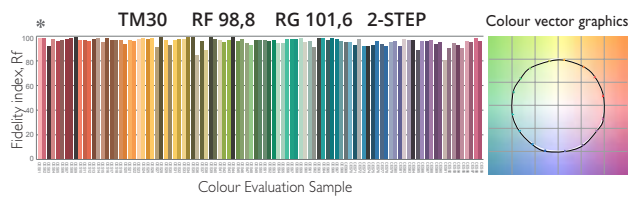

CODE	3489-50-E3W 3489-50-F3W
FIXTURE	FIXED DOWNLIGHT
ADJUSTABILITY	NO
LIGHT SOURCE	POWER LED
POWER	MAX 3W
SUPPLY	E3W: 150mA - driver not included F3W: 16-32 Vdc - driver on board
PROTECTION	F3W: FUSE - POLARITY REVERSE SPIKE FILTER
DIMMABLE	YES
BEAM	WIDE
SCREEN	LENS+ANTI GLARE BLACK HONEYCOMB LOUVER
LED COLOUR	3000K CRI TYP98 LMN 100(306,34)lm* 1mt 240lx 2mt 60lx 3mt 27lx
IP RATE	IP40
WEIGHT	
MATERIALS	BODY: BRASS HEATSINK: ALUMINIUM
MOUNTING SYSTEM	WIRE SPRINGS
OPTIONAL LED COLOUR	2700K, 4000K

CODE	3489-70-E6W 3489-70-F6W
FIXTURE	FIXED DOWNLIGHT
ADJUSTABILITY	NO
LIGHT SOURCE	POWER LED
POWER	MAX 6W
SUPPLY	E6W: 350mA - driver not included F6W: 16-32 Vdc - driver on board
PROTECTION	F6W: FUSE - POLARITY REVERSE SPIKE FILTER
DIMMABLE	YES
BEAM	MEDIUM
SCREEN	LENS+ANTI GLARE BLACK HONEYCOMB LOUVER
LED COLOUR	3000K CRI TYP98 LMN 180(578)lm* 1mt 432lx 2mt 108lx 3mt 48lx
IP RATE	IP40
WEIGHT	
MATERIALS	BODY: BRASS HEATSINK: ALUMINIUM
MOUNTING SYSTEM	WIRE SPRINGS
OPTIONAL LED COLOUR	2700K, 4000K

* Measures obtained using our standard black reflector with black honeycomb and satin lens. In brackets lumen of the emitting led source.

* This colour evaluation sample refers only to product with CRI typ 98.

FINISHES	FE	20 23 3 7 8 10 11 15 19 37 39 44 45 49
	I	23 20 ● ○ Colour 20 on request