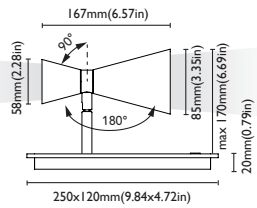

vega 2 plus

CODE	2192-T-2B2W
FIXTURE	READING LAMP
ADJUSTABILITY	YES
LIGHT SOURCE	POWER LED
POWER	2 X MAX 2W + 4,5W (BACKLIGHT)
SUPPLY	B2W: 8-32 VDC - driver on board BACKLIGHT: 24VDC
PROTECTION	FUSE - POLARITY REVERSE SPIKE FILTER
DIMMABLE	YES
BEAM	WIDE
SCREEN	FROSTED
LED COLOUR	3000K CRI >90
IP RATE	IP40
WEIGHT	
MATERIALS	BODY: BRASS
MOUNTING SYSTEM	SCREWS
SWITCH	TOUCH
OPTIONAL LED COLOUR	2700K, 4000K