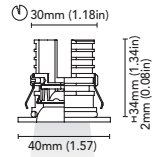

izar 3

. 40

CODE	3496-40-T1.5W
FIXTURE	FIXED DOWNLIGHT
ADJUSTABILITY	NO
LIGHT SOURCE	POWER LED
POWER	MAX 1,5W
SUPPLY	150mA - driver not included
PROTECTION	
DIMMABLE	YES
BEAM	NARROW
SCREEN	LENS
LED COLOUR	3000K CRI >90
IP RATE	IP65
WEIGHT	
MATERIALS	BODY: BRASS OR STAINLESS STEEL AISI 316 HEATSINK: ALUMINUM
MOUNTING SYSTEM	BAND SPRINGS
OPTIONAL	
LED COLOUR	2700K, 4000K
BEAM	MEDIUM, WIDE

CODE	3496-40-T3W
FIXTURE	FIXED DOWNLIGHT
ADJUSTABILITY	NO
LIGHT SOURCE	POWER LED
POWER	MAX 3W
SUPPLY	350mA - driver not included
PROTECTION	
DIMMABLE	YES
BEAM	NARROW
SCREEN	LENS
LED COLOUR	3000K CRI >90
IP RATE	IP65
WEIGHT	
MATERIALS	BODY: BRASS OR STAINLESS STEEL AISI 316 HEATSINK: ALUMINUM
MOUNTING SYSTEM	BAND SPRINGS
OPTIONAL	
LED COLOUR	2700K, 4000K
BEAM	MEDIUM, WIDE