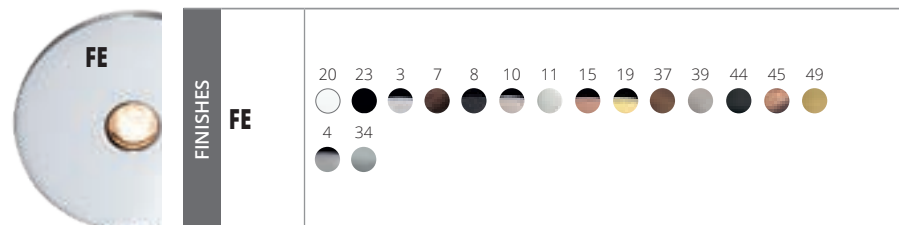

ross 1

. 40

CODE	3490-40-Z1W
FIXTURE	FIXED DOWNLIGHT
ADJUSTABILITY	NO
LIGHT SOURCE	POWER LED
POWER	MAX 1W
SUPPLY	8-32 Vdc - driver on board
PROTECTION	FUSE - POLARITY REVERSE SPIKE FILTER
DIMMABLE	YES
BEAM	MEDIUM
SCREEN	LENS
LED COLOUR	3000K CRI >90
IP RATE	IP65
WEIGHT	
MATERIALS	BODY: BRASS OR STAINLESS STEEL AISI 316 HEATSINK: ALUMINUM
MOUNTING SYSTEM	BAND SPRINGS
OPTIONAL	
LED COLOUR	2700K, 4000K
BEAM	NARROW, WIDE

CODE	3490-40-Z2W
FIXTURE	FIXED DOWNLIGHT
ADJUSTABILITY	NO
LIGHT SOURCE	POWER LED
POWER	MAX 2W
SUPPLY	8-32 Vdc - driver on board
PROTECTION	FUSE - POLARITY REVERSE SPIKE FILTER
DIMMABLE	YES
BEAM	MEDIUM
SCREEN	LENS
LED COLOUR	3000K CRI >90
IP RATE	IP65
WEIGHT	
MATERIALS	BODY: BRASS OR STAINLESS STEEL AISI 316 HEATSINK: ALUMINUM
MOUNTING SYSTEM	BAND SPRINGS
OPTIONAL	
LED COLOUR	2700K, 4000K
BEAM	NARROW, WIDE