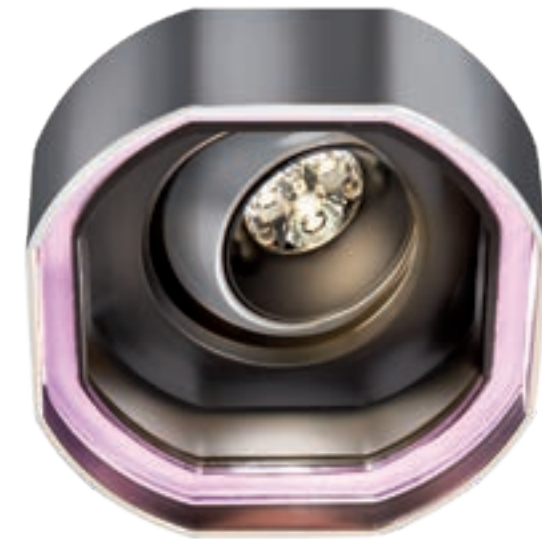

defender 2 plus

. 55

. 70

CODE	3486-55-T3W 3486-55-V3W
FIXTURE	ADJUSTABLE DOWNLIGHT
ADJUSTABILITY	▲ 12.5°
LIGHT SOURCE	POWER LED
POWER	MAX 3W + 1,5W (COURTESY) T3W: 350mA - driver not included V3W: 8-32 Vdc - driver on board COURTESY: 24 Vdc
SUPPLY	V3W: FUSE - POLARITY REVERSE SPIKE FILTER
PROTECTION	YES
DIMMABLE	YES
BEAM	NARROW
SCREEN	LENS
LED COLOUR	3000K CRI >90 LMN 217(324)lm* 1mt 1768lx 2mt 442lx 3mt 196lx IP40
IP RATE	
WEIGHT	
MATERIALS	BODY: BRASS ADJUSTABLE SPHERE: STAINLESS STEEL HEATSINK: ALUMINIUM
MOUNTING SYSTEM	WIRE SPRINGS
OPTIONAL	
BEAM	MEDIUM, WIDE
LED COLOUR	2700K, 4000K

CODE	3486-70-T6W 3486-70-V6W
FIXTURE	ADJUSTABLE DOWNLIGHT
ADJUSTABILITY	▲ 12.5°
LIGHT SOURCE	POWER LED
POWER	MAX 6W + 2W (COURTESY) T6W: 700mA - driver not included V6W: 8-32 Vdc - driver on board COURTESY: 24 Vdc
SUPPLY	V6W: FUSE - POLARITY REVERSE SPIKE FILTER
PROTECTION	YES
DIMMABLE	YES
BEAM	NARROW
SCREEN	LENS
LED COLOUR	3000K CRI >90 LMN 325(567)lm* 1mt 2648lx 2mt 662lx 3mt 294lx IP40
IP RATE	
WEIGHT	
MATERIALS	BODY: BRASS ADJUSTABLE SPHERE: STAINLESS STEEL HEATSINK: ALUMINIUM
MOUNTING SYSTEM	WIRE SPRINGS
OPTIONAL	
BEAM	MEDIUM, WIDE
LED COLOUR	2700K, 4000K

defender 2 plus . 55