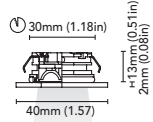

izar 1

. 40

CODE	3494-40-T1.5W
FIXTURE	FIXED DOWNLIGHT
ADJUSTABILITY	NO
LIGHT SOURCE	POWER LED
POWER	MAX 1,5W
SUPPLY	150mA - driver not included
PROTECTION	
DIMMABLE	YES
BEAM	NARROW
SCREEN	LENS
LED COLOUR	3000K CRI >90
IP RATE	IP65
WEIGHT	
MATERIALS	BODY: BRASS OR STAINLESS STEEL AISI 316 HEATSINK: ALUMINUM
MOUNTING SYSTEM	BAND SPRINGS
OPTIONAL	
LED COLOUR	2700K, 4000K
BEAM	MEDIUM, WIDE

CODE	3494-40-T3W
FIXTURE	FIXED DOWNLIGHT
ADJUSTABILITY	NO
LIGHT SOURCE	POWER LED
POWER	MAX 3W
SUPPLY	350mA - driver not included
PROTECTION	
DIMMABLE	YES
BEAM	NARROW
SCREEN	LENS
LED COLOUR	3000K CRI >90
IP RATE	IP65
WEIGHT	
MATERIALS	BODY: BRASS OR STAINLESS STEEL AISI 316 HEATSINK: ALUMINUM
MOUNTING SYSTEM	BAND SPRINGS
OPTIONAL	
LED COLOUR	2700K, 4000K
BEAM	MEDIUM, WIDE