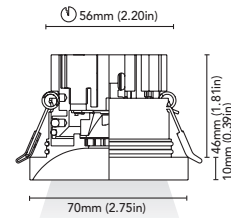

queen

. 50

. 70