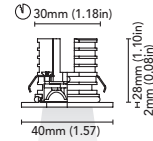

izar 1

. 40

CODE	3494-40-T1.5W
FIXTURE	FIXED DOWNLIGHT
ADJUSTABILITY	NO
LIGHT SOURCE	POWER LED
POWER	MAX 1,5W
SUPPLY	150mA - driver not included
PROTECTION	
DIMMABLE	YES
BEAM	NARROW
SCREEN	LENS
LED COLOUR	3000K CRI >90
IP RATE	IP65
WEIGHT	
MATERIALS	BODY: BRASS OR STAINLESS STEEL AISI 316 HEATSINK: ALUMINUM
MOUNTING SYSTEM	BAND SPRINGS
OPTIONAL	
LED COLOUR	2700K, 4000K
BEAM	MEDIUM, WIDE

CODE	3494-40-T3W
FIXTURE	FIXED DOWNLIGHT
ADJUSTABILITY	NO
LIGHT SOURCE	POWER LED
POWER	MAX 3W
SUPPLY	350mA - driver not included
PROTECTION	
DIMMABLE	YES
BEAM	NARROW
SCREEN	LENS
LED COLOUR	3000K CRI >90
IP RATE	IP65
WEIGHT	
MATERIALS	BODY: BRASS OR STAINLESS STEEL AISI 316 HEATSINK: ALUMINUM
MOUNTING SYSTEM	BAND SPRINGS
OPTIONAL	
LED COLOUR	2700K, 4000K
BEAM	MEDIUM, WIDE