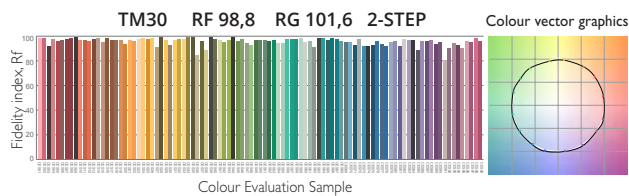

urano

. 60

. 60

CODE	3434-60-E6W 3434-60-F6W 3434-60V-E6W 3434-60V-F6W
FIXTURE	FIXED DOWNLIGHT
ADJUSTABILITY	NO
LIGHT SOURCE	POWER LED
POWER	MAX 6W
SUPPLY	E6W: 150mA - driver not included F6W: 16-32 Vdc - driver on board
PROTECTION	FUSE - POLARITY REVERSE SPIKE FILTER
DIMMABLE	YES
BEAM	MEDIUM
SCREEN	LENS+ANTI GLARE BLACK HONEYCOMB LOUVER
LED COLOUR	3000K CRI TYP98 LMN 180(578)lm* 1mt 432lx 2mt 108lx 3mt 48lx
IP RATE	IP66
WEIGHT	
MATERIALS	BODY: STAINLESS STEEL HEATSINK: ALUMINIUM
MOUNTING SYSTEM	SCREWS
OPTIONAL	
LED COLOUR	2700K, 4000K

* This colour evaluation sample refers only to product with CRI typ 98.

urano . 60