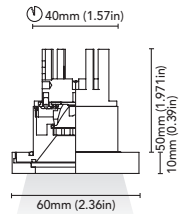

urano

. 60

. 60

CODE	3434-60-E6W 3434-60-F6W 3434-60V-E6W 3434-60V-F6W
FIXTURE	FIXED DOWNLIGHT
ADJUSTABILITY	NO
LIGHT SOURCE	POWER LED
POWER	MAX 6W
SUPPLY	E6W: 150mA - driver not included F6W: 16-32 Vdc - driver on board
PROTECTION	FUSE - POLARITY REVERSE SPIKE FILTER
DIMMABLE	YES
BEAM	MEDIUM
SCREEN	LENS+ANTI GLARE BLACK HONEYCOMB LOUVER
LED COLOUR	3000K CRI TYP98 LMN 180(578)lm* 1mt 432lx 2mt 108lx 3mt 48lx
IP RATE	IP66
WEIGHT	
MATERIALS	BODY: STAINLESS STEEL HEATSINK: ALUMINIUM
MOUNTING SYSTEM	SCREWS
OPTIONAL	
LED COLOUR	2700K, 4000K