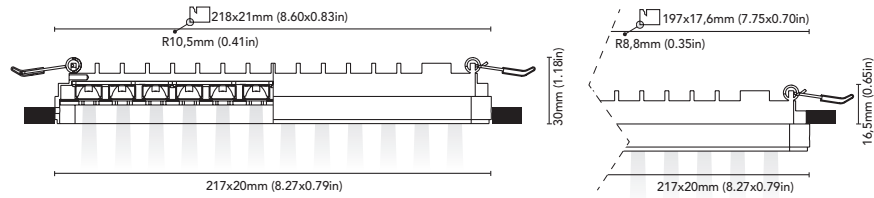

shedir

CODE	3488-217A-Z8W
FIXTURE	FIXED DOWNLIGHT
ADJUSTABILITY	NO
LIGHT SOURCE	POWER LED
POWER	MAX 8W
SUPPLY	16-32 Vdc - driver on board
PROTECTION	FUSE - POLARITY REVERSE - SPIKE FILTER
DIMMABLE	YES
BEAM	MEDIUM
SCREEN	LENS
LED COLOUR	3000K CRI >90
IP RATE	IP65X
WEIGHT	
MATERIALS	BODY: ALUMINUM
MOUNTING SYSTEM	WIRE SPRINGS
OPTIONAL	
LED COLOUR	2700K, 4000K

FINISHES	FE=I	20	23
		☐	☒