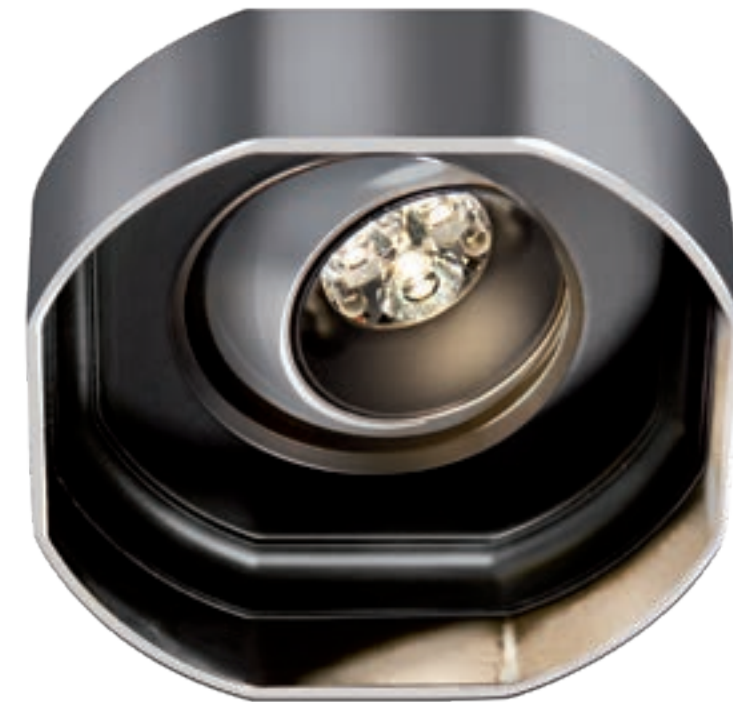

defender 2 . 70

FINISHES	FE	20 23 3 7 8 10 11 15 19 37 39 44 45 49
	I=C	23 20 ● ○ Colour 20 on request
	R	4 ●