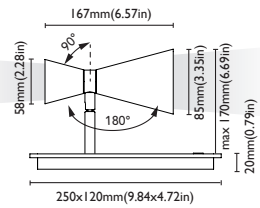

vega 2

CODE	2191-T-2B2W
FIXTURE	READING LAMP
ADJUSTABILITY	YES
LIGHT SOURCE	POWER LED
POWER	2 X MAX 2W
SUPPLY	8-32 Vdc - driver on board
PROTECTION	FUSE - POLARITY REVERSE SPIKE FILTER
DIMMABLE	YES
BEAM	WIDE
SCREEN	FROSTED
LED COLOUR	3000K CRI >90
IP RATE	IP40
WEIGHT	
MATERIALS	BODY: BRASS
MOUNTING SYSTEM	SCREWS
SWITCH	TOUCH
OPTIONAL	
LED COLOUR	2700K, 4000K