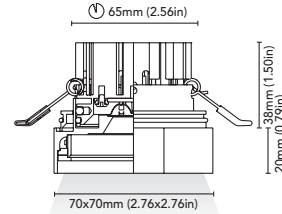

# defender 1 plus

. 55

. 70

CODE	<b>3485-55-T3W</b> <b>3485-55-V3W</b>
FIXTURE	FIXED DOWNLIGHT
ADJUSTABILITY	NO
LIGHT SOURCE	POWER LED
POWER	MAX 3W + 1,5W (COURTESY)
SUPPLY	<b>T3W:</b> 350mA - driver not included <b>V3W:</b> 8-32 Vdc - driver on board <b>COURTESY:</b> 24 Vdc
PROTECTION	<b>V3W:</b> FUSE - POLARITY REVERSE SPIKE FILTER
DIMMABLE	YES
BEAM	NARROW
SCREEN	LENS
LED COLOUR	3000K CRI >90 LMN 217(324)lm* 1mt 1768lx 2mt 442lx 3mt 196lx IP40
WEIGHT	
MATERIALS	BODY: BRASS HEATSINK: ALUMINIUM
MOUNTING SYSTEM	WIRE SPRINGS
OPTIONAL	
BEAM	MEDIUM, WIDE
LED COLOUR	2700K, 4000K