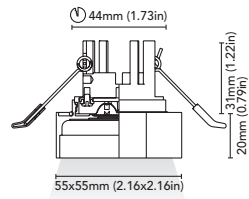

defender 2

. 55

. 70

CODE	3484-55-T3W 3484-55-V3W
FIXTURE	ADJUSTABLE DOWNLIGHT
ADJUSTABILITY	↕ 12.5°
LIGHT SOURCE	POWER LED
POWER	MAX 3W
SUPPLY	T3W: 350mA - driver not included V3W: 8-32 Vdc - driver on board
PROTECTION	V3W: FUSE - POLARITY REVERSE SPIKE FILTER
DIMMABLE	YES
BEAM	NARROW
SCREEN	LENS
LED COLOUR	3000K CRI >90 LMN 217(324)lm* 1mt 1768lx 2mt 442lx 3mt 196lx
IP RATE	IP40
WEIGHT	
MATERIALS	BODY: BRASS ADJUSTABLE SPHERE: STAINLESS STEEL HEATSINK: ALUMINIUM
MOUNTING SYSTEM	WIRE SPRINGS
OPTIONAL	
BEAM	MEDIUM, WIDE
LED COLOUR	2700K, 4000K

CODE	3484-70-T6W 3484-70-V6W
FIXTURE	ADJUSTABLE DOWNLIGHT
ADJUSTABILITY	↕ 12.5°
LIGHT SOURCE	POWER LED
POWER	MAX 6W
SUPPLY	T6W: 700mA - driver not included V6W: 8-32 Vdc - driver on board
PROTECTION	V6W: FUSE - POLARITY REVERSE SPIKE FILTER
DIMMABLE	YES
BEAM	NARROW
SCREEN	LENS
LED COLOUR	3000K CRI >90 LMN 325(567)lm* 1mt 2648lx 2mt 662lx 3mt 294lx
IP RATE	IP40
WEIGHT	
MATERIALS	BODY: BRASS ADJUSTABLE SPHERE: STAINLESS STEEL HEATSINK: ALUMINIUM
MOUNTING SYSTEM	WIRE SPRINGS
OPTIONAL	
BEAM	MEDIUM, WIDE
LED COLOUR	2700K, 4000K

* Measures obtained using our standard black reflector. In brackets lumen of the emitting led source.