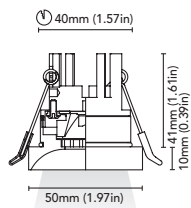

queen

. 50

. 70