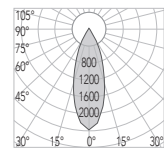

urano

. 60

. 60

CODE	3434-60-E6W 3434-60-F6W 3434-60V-E6W 3434-60V-F6W
FIXTURE	FIXED DOWNLIGHT
ADJUSTABILITY	NO
LIGHT SOURCE	POWER LED
POWER	MAX 6W
SUPPLY	E6W: 150mA - driver not included F6W: 16-32 Vdc - driver on board
PROTECTION	FUSE - POLARITY REVERSE SPIKE FILTER
DIMMABLE	YES
BEAM	MEDIUM
SCREEN	LENS+ANTI GLARE BLACK HONEYCOMB LOUVER
LED COLOUR	3000K CRI TYP98 LMN 180(578)lm* 1mt 432lx 2mt 108lx 3mt 48lx
IP RATE	IP66
WEIGHT	
MATERIALS	BODY: STAINLESS STEEL HEATSINK: ALUMINIUM
MOUNTING SYSTEM	SCREWS
OPTIONAL	
LED COLOUR	2700K, 4000K

* This colour evaluation sample refers only to product with CRI typ 98.

urano . 60

urano . V60

FINISHES	FE	20	23	4	34
	I	23	20	Colour 20 on request