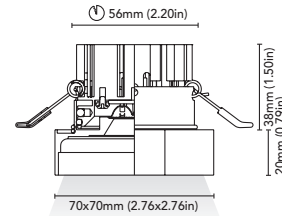

# defender 1

. 55

. 70

CODE	<b>3483-55-T3W</b> <b>3483-55-V3W</b>
FIXTURE	FIXED DOWNLIGHT
ADJUSTABILITY	NO
LIGHT SOURCE	POWER LED
POWER	MAX 3W
SUPPLY	<b>T3W:</b> 350mA - driver not included <b>V3W:</b> 8-32 Vdc - driver on board
PROTECTION	<b>V3W:</b> FUSE - POLARITY REVERSE SPIKE FILTER
DIMMABLE	YES
BEAM	NARROW
SCREEN	LENS
LED COLOUR	3000K CRI >90 LMN 217(324)lm* 1mt 1768lx 2mt 442lx 3mt 196lx
IP RATE	IP40
WEIGHT	
MATERIALS	BODY: BRASS HEATSINK: ALUMINIUM
MOUNTING SYSTEM	WIRE SPRINGS
OPTIONAL	
BEAM	MEDIUM, WIDE
LED COLOUR	2700K, 4000K