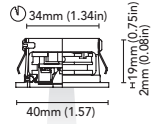

ross 2

. 40

CODE	3491-40-Z1W
FIXTURE	ADJUSTABLE DOWNLIGHT
ADJUSTABILITY	12.5°
LIGHT SOURCE	POWER LED
POWER	MAX 1W
SUPPLY	8-32 Vdc - driver on board
PROTECTION	FUSE - POLARITY REVERSE SPIKE FILTER
DIMMABLE	YES
BEAM	MEDIUM
SCREEN	LENS
LED COLOUR	3000K CRI >90
IP RATE	IP40
WEIGHT	
MATERIALS	BODY: BRASS OR STAINLESS STEEL AISI 316 HEATSINK: ALUMINUM
MOUNTING SYSTEM	BAND SPRINGS
OPTIONAL	
LED COLOUR	2700K, 4000K
BEAM	NARROW, WIDE