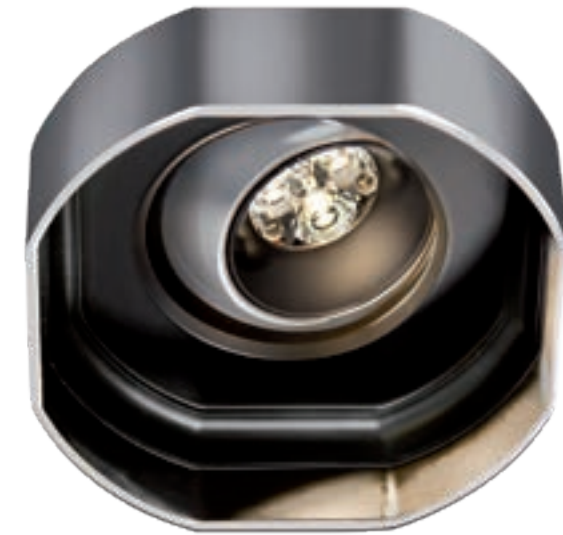

defender 2

. 55

. 70

CODE	3484-55-T3W 3484-55-V3W
FIXTURE	ADJUSTABLE DOWNLIGHT
ADJUSTABILITY	↕ 12.5°
LIGHT SOURCE	POWER LED
POWER	MAX 3W
SUPPLY	T3W: 350mA - driver not included V3W: 8-32 Vdc - driver on board
PROTECTION	V3W: FUSE - POLARITY REVERSE SPIKE FILTER
DIMMABLE	YES
BEAM	NARROW
SCREEN	LENS
LED COLOUR	3000K CRI >90 LMN 217(324)lm* 1mt 1768lx 2mt 442lx 3mt 196lx
IP RATE	IP40
WEIGHT	
MATERIALS	BODY: BRASS ADJUSTABLE SPHERE: STAINLESS STEEL HEATSINK: ALUMINIUM
MOUNTING SYSTEM	WIRE SPRINGS
OPTIONAL	
BEAM	MEDIUM, WIDE
LED COLOUR	2700K, 4000K

CODE	3484-70-T6W 3484-70-V6W
FIXTURE	ADJUSTABLE DOWNLIGHT
ADJUSTABILITY	↕ 12.5°
LIGHT SOURCE	POWER LED
POWER	MAX 6W
SUPPLY	T6W: 700mA - driver not included V6W: 8-32 Vdc - driver on board
PROTECTION	V6W: FUSE - POLARITY REVERSE SPIKE FILTER
DIMMABLE	YES
BEAM	NARROW
SCREEN	LENS
LED COLOUR	3000K CRI >90 LMN 325(567)lm* 1mt 2648lx 2mt 662lx 3mt 294lx
IP RATE	IP40
WEIGHT	
MATERIALS	BODY: BRASS ADJUSTABLE SPHERE: STAINLESS STEEL HEATSINK: ALUMINIUM
MOUNTING SYSTEM	WIRE SPRINGS
OPTIONAL	
BEAM	MEDIUM, WIDE
LED COLOUR	2700K, 4000K

* Measures obtained using our standard black reflector. In brackets lumen of the emitting led source.

defender 2 . 55