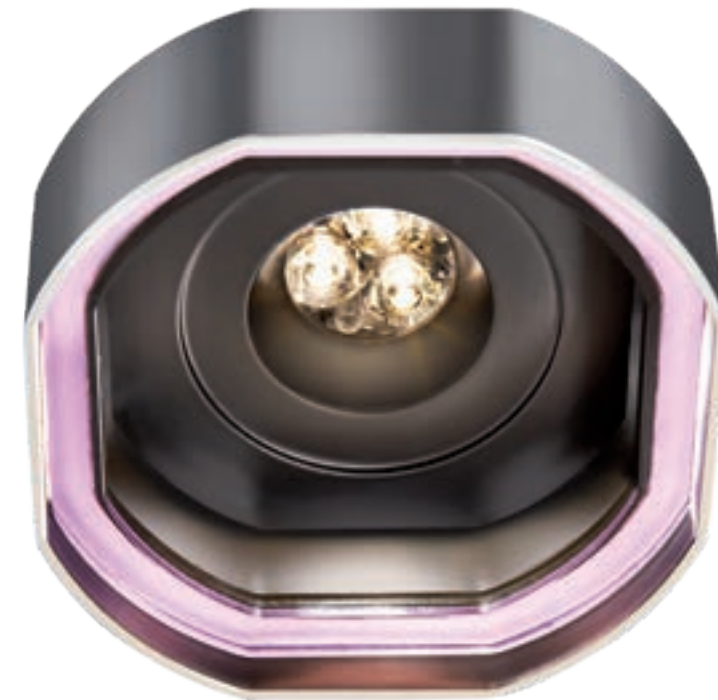

defender 1 plus . 70

FINISHES	FE	20 23 3 7 8 10 11 15 19 37 39 44 45 49
	I	23 20 Colour 20 on request