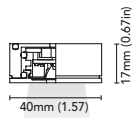

ross 4

. 40

CODE	3493-40-Z1W
FIXTURE	FIXED DOWNLIGHT
ADJUSTABILITY	NO
LIGHT SOURCE	POWER LED
POWER	MAX 1W
SUPPLY	8-32 Vdc - driver on board
PROTECTION	
DIMMABLE	YES
BEAM	MEDIUM
SCREEN	
LED COLOUR	3000K CRI >90
IP RATE	IP65
WEIGHT	
MATERIALS	BODY: BRASS OR STAINLESS STEEL AISI 316 HEATSINK: ALUMINUM
MOUNTING SYSTEM	SCREWS
OPTIONAL	
LED COLOUR	2700K, 4000K
BEAM	NARROW, WIDE