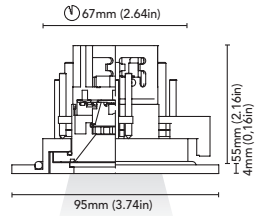

ring 2

. 95

. 110

. 135

CODE

9000-RING2-95
X URANO 60

FIXTURE

FRAME FOR URANO SERIES

MATERIALS

STAINLESS STEEL AISI 316

MOUNTING SYSTEM

SCREWS

9000-RING2-110
X URANO 70

FRAME FOR URANO SERIES

STAINLESS STEEL AISI 316

SCREWS

9000-RING2-135
X URANO 90

FRAME FOR URANO SERIES

STAINLESS STEEL AISI 316

SCREWS