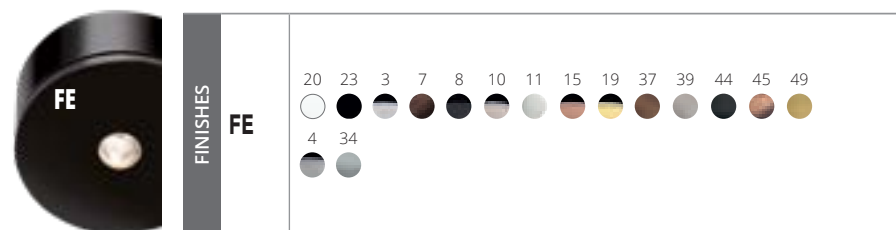

ross 4

. 40

CODE	3493-40-Z1W
FIXTURE	FIXED DOWNLIGHT
ADJUSTABILITY	NO
LIGHT SOURCE	POWER LED
POWER	MAX 1W
SUPPLY	8-32 Vdc - driver on board
PROTECTION	
DIMMABLE	YES
BEAM	MEDIUM
SCREEN	
LED COLOUR	3000K CRI >90
IP RATE	IP65
WEIGHT	
MATERIALS	BODY: BRASS OR STAINLESS STEEL AISI 316 HEATSINK: ALUMINUM
MOUNTING SYSTEM	SCREWS
OPTIONAL	
LED COLOUR	2700K, 4000K
BEAM	NARROW, WIDE