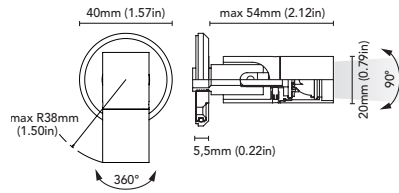

sirio

CODE	2187-N-Z1W
FIXTURE	READING LAMP
ADJUSTABILITY	YES
LIGHT SOURCE	POWER LED
POWER	MAX 1W
SUPPLY	16-32 Vdc - driver on board
PROTECTION	FUSE - POLARITY REVERSE SPIKE FILTER
DIMMABLE	YES
BEAM	WIDE
SCREEN	LENS
LED COLOUR	3000K CRI >80
IP RATE	IP40
WEIGHT	
MATERIALS	BODY: BRASS
MOUNTING SYSTEM	SCREWS
OPTIONAL	
LED COLOUR	2700K, 4000K