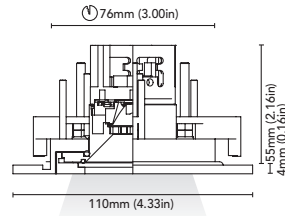

ring 2

. 95

. 110

. 135

CODE

9000-RING2-95
X URANO 60

FIXTURE

FRAME FOR URANO SERIES

MATERIALS

STAINLESS STEEL AISI 316

MOUNTING SYSTEM

SCREWS

9000-RING2-110
X URANO 70

FRAME FOR URANO SERIES

STAINLESS STEEL AISI 316

SCREWS

9000-RING2-135
X URANO 90

FRAME FOR URANO SERIES

STAINLESS STEEL AISI 316

SCREWS