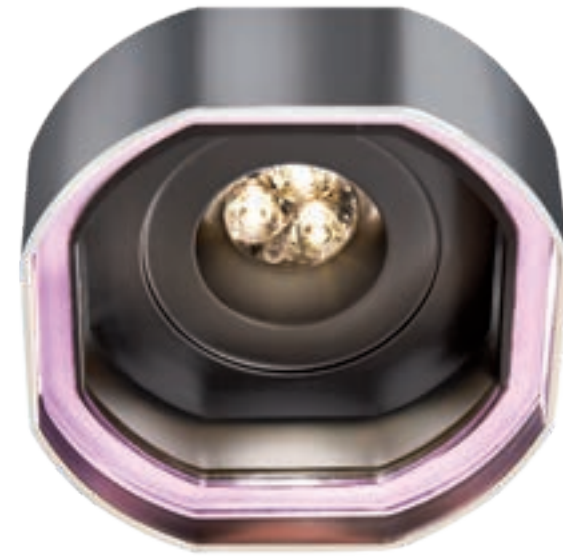

# defender 1

. 55

. 70

CODE	<b>3483-55-T3W</b> <b>3483-55-V3W</b>
FIXTURE	FIXED DOWNLIGHT
ADJUSTABILITY	NO
LIGHT SOURCE	POWER LED
POWER	MAX 3W
SUPPLY	<b>T3W:</b> 350mA - driver not included <b>V3W:</b> 8-32 Vdc - driver on board
PROTECTION	<b>V3W:</b> FUSE - POLARITY REVERSE SPIKE FILTER
DIMMABLE	YES
BEAM	NARROW
SCREEN	LENS
LED COLOUR	3000K CRI >90 LMN 217(324)lm* 1mt 1768lx 2mt 442lx 3mt 196lx
IP RATE	IP40
WEIGHT	
MATERIALS	BODY: BRASS HEATSINK: ALUMINIUM
MOUNTING SYSTEM	WIRE SPRINGS
OPTIONAL	
BEAM	MEDIUM, WIDE
LED COLOUR	2700K, 4000K

# defender 1 plus

. 55

. 70

CODE	<b>3485-55-T3W</b> <b>3485-55-V3W</b>
FIXTURE	FIXED DOWNLIGHT
ADJUSTABILITY	NO
LIGHT SOURCE	POWER LED
POWER	MAX 3W + 1,5W (COURTESY)
SUPPLY	<b>T3W:</b> 350mA - driver not included <b>V3W:</b> 8-32 Vdc - driver on board <b>COURTESY:</b> 24 Vdc
PROTECTION	<b>V3W:</b> FUSE - POLARITY REVERSE SPIKE FILTER
DIMMABLE	YES
BEAM	NARROW
SCREEN	LENS
LED COLOUR	3000K CRI >90 LMN 217(324)lm* 1mt 1768lx 2mt 442lx 3mt 196lx IP40
WEIGHT	
MATERIALS	BODY: BRASS HEATSINK: ALUMINIUM
MOUNTING SYSTEM	WIRE SPRINGS
OPTIONAL	
BEAM	MEDIUM, WIDE
LED COLOUR	2700K, 4000K

CODE	<b>3485-70-T6W</b> <b>3485-70-V6W</b>
FIXTURE	FIXED DOWNLIGHT
ADJUSTABILITY	NO
LIGHT SOURCE	POWER LED
POWER	MAX 6W + 2W (COURTESY)
SUPPLY	<b>T6W:</b> 700mA - driver not included <b>V6W:</b> 8-32 Vdc - driver on board <b>COURTESY:</b> 24 Vdc
PROTECTION	<b>V6W:</b> FUSE - POLARITY REVERSE SPIKE FILTER
DIMMABLE	YES
BEAM	NARROW
SCREEN	LENS
LED COLOUR	3000K CRI >90 LMN 325(567)lm* 1mt 2648lx 2mt 662lx 3mt 294lx IP40
WEIGHT	
MATERIALS	BODY: BRASS HEATSINK: ALUMINIUM
MOUNTING SYSTEM	WIRE SPRINGS
OPTIONAL	
BEAM	MEDIUM, WIDE
LED COLOUR	2700K, 4000K