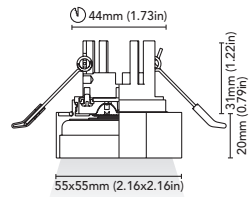

defender 2 plus

. 55

. 70

CODE	3486-55-T3W 3486-55-V3W
FIXTURE	ADJUSTABLE DOWNLIGHT
ADJUSTABILITY	▲ 12.5°
LIGHT SOURCE	POWER LED
POWER	MAX 3W + 1,5W (COURTESY) T3W: 350mA - driver not included V3W: 8-32 Vdc - driver on board COURTESY: 24 Vdc
SUPPLY	V3W: FUSE - POLARITY REVERSE SPIKE FILTER
PROTECTION	YES
DIMMABLE	YES
BEAM	NARROW
SCREEN	LENS
LED COLOUR	3000K CRI >90 LMN 217(324)lm* 1mt 1768lx 2mt 442lx 3mt 196lx IP40
IP RATE	
WEIGHT	
MATERIALS	BODY: BRASS ADJUSTABLE SPHERE: STAINLESS STEEL HEATSINK: ALUMINIUM
MOUNTING SYSTEM	WIRE SPRINGS
OPTIONAL	
BEAM	MEDIUM, WIDE
LED COLOUR	2700K, 4000K

CODE	3486-70-T6W 3486-70-V6W
FIXTURE	ADJUSTABLE DOWNLIGHT
ADJUSTABILITY	▲ 12.5°
LIGHT SOURCE	POWER LED
POWER	MAX 6W + 2W (COURTESY) T6W: 700mA - driver not included V6W: 8-32 Vdc - driver on board COURTESY: 24 Vdc
SUPPLY	V6W: FUSE - POLARITY REVERSE SPIKE FILTER
PROTECTION	YES
DIMMABLE	YES
BEAM	NARROW
SCREEN	LENS
LED COLOUR	3000K CRI >90 LMN 325(567)lm* 1mt 2648lx 2mt 662lx 3mt 294lx IP40
IP RATE	
WEIGHT	
MATERIALS	BODY: BRASS ADJUSTABLE SPHERE: STAINLESS STEEL HEATSINK: ALUMINIUM
MOUNTING SYSTEM	WIRE SPRINGS
OPTIONAL	
BEAM	MEDIUM, WIDE
LED COLOUR	2700K, 4000K