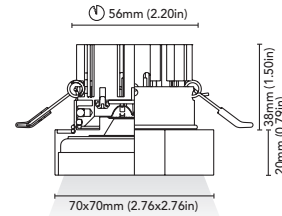

defender 2

. 55

. 70

CODE	3484-55-T3W 3484-55-V3W
FIXTURE	ADJUSTABLE DOWNLIGHT
ADJUSTABILITY	↕ 12.5°
LIGHT SOURCE	POWER LED
POWER	MAX 3W
SUPPLY	T3W: 350mA - driver not included V3W: 8-32 Vdc - driver on board
PROTECTION	V3W: FUSE - POLARITY REVERSE SPIKE FILTER
DIMMABLE	YES
BEAM	NARROW
SCREEN	LENS
LED COLOUR	3000K CRI >90 LMN 217(324)lm* 1mt 1768lx 2mt 442lx 3mt 196lx
IP RATE	IP40
WEIGHT	
MATERIALS	BODY: BRASS ADJUSTABLE SPHERE: STAINLESS STEEL HEATSINK: ALUMINIUM
MOUNTING SYSTEM	WIRE SPRINGS
OPTIONAL	
BEAM	MEDIUM, WIDE
LED COLOUR	2700K, 4000K

CODE	3484-70-T6W 3484-70-V6W
FIXTURE	ADJUSTABLE DOWNLIGHT
ADJUSTABILITY	↕ 12.5°
LIGHT SOURCE	POWER LED
POWER	MAX 6W
SUPPLY	T6W: 700mA - driver not included V6W: 8-32 Vdc - driver on board
PROTECTION	V6W: FUSE - POLARITY REVERSE SPIKE FILTER
DIMMABLE	YES
BEAM	NARROW
SCREEN	LENS
LED COLOUR	3000K CRI >90 LMN 325(567)lm* 1mt 2648lx 2mt 662lx 3mt 294lx
IP RATE	IP40
WEIGHT	
MATERIALS	BODY: BRASS ADJUSTABLE SPHERE: STAINLESS STEEL HEATSINK: ALUMINIUM
MOUNTING SYSTEM	WIRE SPRINGS
OPTIONAL	
BEAM	MEDIUM, WIDE
LED COLOUR	2700K, 4000K

* Measures obtained using our standard black reflector. In brackets lumen of the emitting led source.