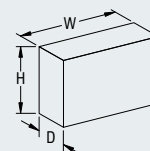

 RF3910
RF3911
RF3912

RF3941

RF3951

☑ Fibreglass entry edge rods for easy opening (rope bags).

☑ Mounting: hook-and-loop fixing, screw-on option for rope bags (screws not provided).

☑ Mesh panels for drainage & ventilation.

PRODUCT No.	DESCRIPTION	W mm	H mm	D mm	WEIGHT g	W in	H in	D in	WEIGHT oz
Rope Bags									
RF3910	Rope bag, grey PVC with mesh, wide	300	200	180	450	11 13/16	7 7/8	7 3/32	15.9
RF3911	Rope bag, grey PVC with mesh, wide	400	250	200	650	15 3/4	9 27/32	7 7/8	22.9
RF3912	Rope bag, grey PVC with mesh, wide	500	300	220	830	19 11/16	11 13/16	8 21/32	29.3
Winch Handle Pocket									
RF3941	Winch handle pocket, grey PVC with mesh	140	280	90	230	5 17/32	11 1/32	3 7/32	8.1
Drink Holder									
RF3951	Drink holder, grey PVC with mesh	130	130	90	130	5 1/8	5 1/8	3 17/32	4.6