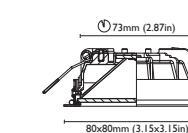

SEATTLE - 70
2W

SEATTLE - 80
4W