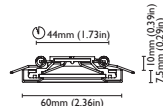

orlando
Ø 60mm, 75mm, 85mm,
95mm

POWER LED
STD 8-32 VDC
IP66
3000°K
Polished, satin or
white lacquered stainless steel
OPT 3000°K + red
Ø 60 red only

ORLANDO - 60
1,5W

ORLANDO - 75
2W

ORLANDO - 85
4W

ORLANDO - 95
6W

phoenix
Ø 85mm, 95mm

POWER LED
STD 8-32 VDC
IP66
3000°K
Polished, satin or
white lacquered stainless steel
OPT 3000°K+red

PHOENIX - 85
2W

PHOENIX - 95
4W

alabama^{NEW}
Ø 60mm, 75mm, 85mm,
95mm

POWER LED
STD 8-32 VDC
IP66
3000°K
Polished, satin or
white lacquered stainless steel
OPT 3000°K + red
Ø 60 red only

charlotte
55x55mm, 70x70mm,
80x80mm, 90x90mm

POWER LED
STD 8-32 VDC
IP66
3000°K
Polished, satin or
white lacquered stainless steel
OPT 3000°K + red
55x55mm red only

CHARLOTTE - 55
1,5W

CHARLOTTE - 70
2W

CHARLOTTE - 80
4W