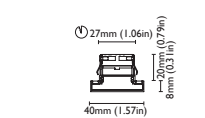

FLORIDA 1L
1,5W