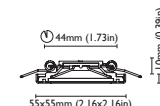

charlotte
55x55mm, 70x70mm,
80x80mm, 90x90mm

POWER LED
STD 8-32 VDC
IP66
3000°K
Polished, satin or
white lacquered stainless steel
OPT 3000°K + red
55x55mm red only

CHARLOTTE - 55
1,5W

CHARLOTTE - 70
2W

CHARLOTTE - 80
4W

CHARLOTTE - 90
6W

daytona
80x80mm, 90x90mm

POWER LED
STD 8-32 VDC
IP66
3000°K
Polished, satin or
white lacquered stainless steel
OPT 3000°K+red

DAYTONA - 80
2W

DAYTONA - 90
4W

seattle
55x55mm, 70x70mm,
80x80mm, 90x90mm