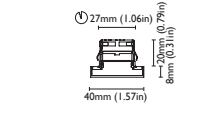

aspen
Ø 77mm, 87mm

POWER LED
STD 8-32 VDC
IP66
3000°K
White lacquered
OPT 3000°K+red

Top in polished
or satin glass

ASPEN - 77
2W

ASPEN - 87
4W

colorado
Ø 77mm, 87mm

POWER LED
STD 8-32 VDC
IP66
3000°K
White lacquered
OPT 3000°K+red

Top in polished
or satin glass

COLORADO - 77
2W

COLORADO - 87
4W

california **NEW**
Ø 60mm, 75mm, 85mm,
95mm

POWER LED
STD 8-32 VDC
IP66
3000°K
Polished, satin or
white lacquered stainless steel
OPT 3000°K + red
Ø 60 red only

CALIFORNIA - 60
1,5W

CALIFORNIA - 75
2W

CALIFORNIA - 85
4W

CALIFORNIA - 95
6W

savannah **NEW**
Ø 40mm

POWER LED
STD 8-32 VDC
IP66
3000°K
Polished, satin or
white lacquered stainless steel
OPT red

SAVANNAH - 40
1,5W

florida **NEW**
Ø 40mm

POWER LED
STD 8-32 VDC
IP66
3000°K
Polished, satin or
white lacquered stainless steel
OPT red

FLORIDA 1L
1,5W

FLORIDA 2L
1,5W

portland **NEW**
40x40mm

POWER LED
STD 8-32 VDC
IP66
3000°K
Polished, satin or
white lacquered stainless steel
OPT red

PORTLAND 1L
1,5W

PORTLAND 2L
1,5W

tampa **NEW**
Ø 40mm

POWER LED
STD 8-32 VDC
IP66
3000°K
Polished, satin or
white lacquered stainless steel
OPT red

TAMPA - 40
1,5W

sarasota **NEW**
40x40mm

POWER LED
STD 8-32 VDC
IP66
3000°K
Polished, satin or
white lacquered stainless steel
OPT red

SARASOTA - 40
1,5W

arizona **NEW**
40mm

POWER LED
STD 8-32 VDC
IP40
3000°K
Polished chrome
OPT red

ARIZONA - 40
1,5W

catalina **NEW**
40mm

POWER LED
STD 8-32 VDC
IP40
3000°K
Polished chrome
OPT red

CATALINA - 30
1,5W

ventura **NEW**
40mm

POWER LED
STD 8-32 VDC
IP40
3000°K
Polished chrome
OPT red

VENTURA - 40
1,5W