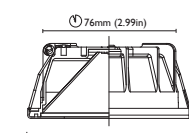

charlotte
55x55mm, 70x70mm,
80x80mm, 90x90mm

POWER LED
STD 8-32 VDC
IP66
3000°K
Polished, satin or
white lacquered stainless steel
OPT 3000°K + red
55x55mm red only

CHARLOTTE - 55
1,5W

CHARLOTTE - 70
2W

CHARLOTTE - 80
4W

CHARLOTTE - 90
6W

daytona
80x80mm, 90x90mm

POWER LED
STD 8-32 VDC
IP66
3000°K
Polished, satin or
white lacquered stainless steel
OPT 3000°K+red

DAYTONA - 80
2W

DAYTONA - 90
4W

seattle
55x55mm, 70x70mm,
80x80mm, 90x90mm