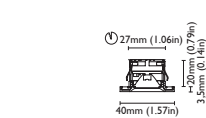

FLORIDA 1L
1,5W

FLORIDA 2L
1,5W

portland **NEW**
40x40mm

POWER LED
STD 8-32 VDC
IP66
3000°K
Polished, satin or
white lacquered stainless steel
OPT red

PORTLAND 1L
1,5W

PORTLAND 2L
1,5W

tampa **NEW**
Ø 40mm

POWER LED
STD 8-32 VDC
IP66
3000°K
Polished, satin or
white lacquered stainless steel
OPT red