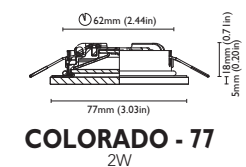

charlotte
55x55mm, 70x70mm,
80x80mm, 90x90mm

POWER LED
STD 8-32 VDC
IP66
3000°K
Polished, satin or
white lacquered stainless steel
OPT 3000°K + red
55x55mm red only

CHARLOTTE - 55
1,5W

CHARLOTTE - 70
2W

CHARLOTTE - 80
4W

MIAMI - 55
1,5W

MIAMI - 70
2W

MIAMI - 80
4W

MIAMI - 90
6W

venice
55x55mm, 70x70mm,
80x80mm, 90x90mm

POWER LED
STD 8-32 VDC
IP66
3000°K
Polished, satin or
white lacquered stainless steel
OPT 3000°K + red
55x55mm red only

VENICE - 55
1,5W

VENICE - 70
2W

VENICE - 80
4W

VENICE - 90
6W

aspen
Ø 77mm, 87mm

POWER LED
STD 8-32 VDC
IP66
3000°K
White lacquered
OPT 3000°K+red

Top in polished
or satin glass

ASPEN - 77
2W

ASPEN - 87
4W

colorado
Ø 77mm, 87mm

POWER LED
STD 8-32 VDC
IP66
3000°K
White lacquered
OPT 3000°K+red

Top in polished
or satin glass

COLORADO - 77
2W

COLORADO - 87
4W

california **NEW**
Ø 60mm, 75mm, 85mm,
95mm