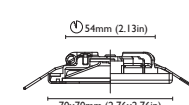

MALIBÙ - 60
1,5W

MALIBÙ - 75
2W

MALIBÙ - 85
4W

MALIBÙ - 95
6W

newport
Ø 85mm, 95mm

POWER LED
STD 8-32 VDC
IP66
3000°K
Polished, satin or
white lacquered stainless steel
OPT 3000°K+red

NEWPORT - 85
2W

NEWPORT - 95
4W

charlotte
55x55mm, 70x70mm,
80x80mm, 90x90mm

POWER LED
STD 8-32 VDC
IP66
3000°K
Polished, satin or
white lacquered stainless steel
OPT 3000°K + red
55x55mm red only

CHARLOTTE - 55
1,5W

CHARLOTTE - 70
2W

CHARLOTTE - 80
4W

CHARLOTTE - 90
6W

daytona
80x80mm, 90x90mm

POWER LED
STD 8-32 VDC
IP66
3000°K
Polished, satin or
white lacquered stainless steel
OPT 3000°K+red

DAYTONA - 80
2W

DAYTONA - 90
4W

seattle
55x55mm, 70x70mm,
80x80mm, 90x90mm