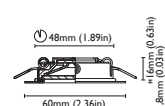

orlando
Ø 60mm, 75mm, 85mm,
95mm

POWER LED
STD 8-32 VDC
IP66
3000°K
Polished, satin or
white lacquered stainless steel
OPT 3000°K + red
Ø 60 red only

ORLANDO - 60
1,5W

ORLANDO - 75
2W

ORLANDO - 85
4W

ORLANDO - 95
6W

phoenix
Ø 85mm, 95mm

POWER LED
STD 8-32 VDC
IP66
3000°K
Polished, satin or
white lacquered stainless steel
OPT 3000°K+red

PHOENIX - 85
2W

PHOENIX - 95
4W

alabama^{NEW}
Ø 60mm, 75mm, 85mm,
95mm

POWER LED
STD 8-32 VDC
IP66
3000°K
Polished, satin or
white lacquered stainless steel
OPT 3000°K + red
Ø 60 red only

ALABAMA - 60
1,5W

ALABAMA - 75
2W

ALABAMA - 85
4W

ALABAMA - 95
6W

malibù
Ø 60mm, 75mm, 85mm,
95mm

POWER LED
STD 8-32 VDC
IP66
3000°K
Polished, satin or
white lacquered stainless steel
OPT 3000°K + red
Ø 60 red only

charlotte
55x55mm, 70x70mm,
80x80mm, 90x90mm

POWER LED
STD 8-32 VDC
IP66
3000°K
Polished, satin or
white lacquered stainless steel
OPT 3000°K + red
55x55mm red only

CHARLOTTE - 55
1,5W

CHARLOTTE - 70
2W

CHARLOTTE - 80
4W