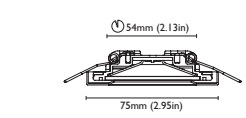

aspen
Ø 77mm, 87mm

POWER LED
STD 8-32 VDC
IP66
3000°K
White lacquered
OPT 3000°K+red

Top in polished
or satin glass

ASPEN - 77
2W

ASPEN - 87
4W

colorado
Ø 77mm, 87mm

POWER LED
STD 8-32 VDC
IP66
3000°K
White lacquered
OPT 3000°K+red

Top in polished
or satin glass

COLORADO - 77
2W

COLORADO - 87
4W

california **NEW**
Ø 60mm, 75mm, 85mm,
95mm

POWER LED
STD 8-32 VDC
IP66
3000°K
Polished, satin or
white lacquered stainless steel
OPT 3000°K + red
Ø 60 red only

CALIFORNIA - 60
1,5W

CALIFORNIA - 75
2W

CALIFORNIA - 85
4W

CALIFORNIA - 95
6W

savannah **NEW**
Ø 40mm

POWER LED
STD 8-32 VDC
IP66
3000°K
Polished, satin or
white lacquered stainless steel
OPT red

SAVANNAH - 40
1,5W

florida **NEW**
Ø 40mm

POWER LED
STD 8-32 VDC
IP66
3000°K
Polished, satin or
white lacquered stainless steel
OPT red

FLORIDA 1L
1,5W

FLORIDA 2L
1,5W

portland **NEW**
40x40mm

POWER LED
STD 8-32 VDC
IP66
3000°K
Polished, satin or
white lacquered stainless steel
OPT red

PORTLAND 1L
1,5W

PORTLAND 2L
1,5W

tampa **NEW**
Ø 40mm

POWER LED
STD 8-32 VDC
IP66
3000°K
Polished, satin or
white lacquered stainless steel
OPT red

TAMPA - 40
1,5W

sarasota **NEW**
40x40mm

POWER LED
STD 8-32 VDC
IP66
3000°K
Polished, satin or
white lacquered stainless steel
OPT red

SARASOTA - 40
1,5W

arizona **NEW**
40mm

POWER LED
STD 8-32 VDC
IP40
3000°K
Polished chrome
OPT red

ARIZONA - 40
1,5W

catalina **NEW**
40mm

POWER LED
STD 8-32 VDC
IP40
3000°K
Polished chrome
OPT red

CATALINA - 30
1,5W

ventura **NEW**
40mm

POWER LED
STD 8-32 VDC
IP40
3000°K
Polished chrome
OPT red

VENTURA - 40
1,5W