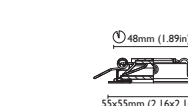

MIAMI - 55
1,5W

MIAMI - 70
2W

MIAMI - 80
4W

MIAMI - 90
6W

venice
55x55mm, 70x70mm,
80x80mm, 90x90mm

POWER LED
STD 8-32 VDC
IP66
3000°K
Polished, satin or
white lacquered stainless steel
OPT 3000°K + red
55x55mm red only