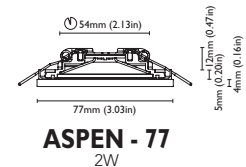

charlotte
55x55mm, 70x70mm,
80x80mm, 90x90mm

POWER LED
STD 8-32 VDC
IP66
3000°K
Polished, satin or
white lacquered stainless steel
OPT 3000°K + red
55x55mm red only

CHARLOTTE - 55
1,5W

CHARLOTTE - 70
2W

CHARLOTTE - 80
4W

MIAMI - 55
1,5W

MIAMI - 70
2W

MIAMI - 80
4W

MIAMI - 90
6W

venice
55x55mm, 70x70mm,
80x80mm, 90x90mm

POWER LED
STD 8-32 VDC
IP66
3000°K
Polished, satin or
white lacquered stainless steel
OPT 3000°K + red
55x55mm red only

VENICE - 55
1,5W

VENICE - 70
2W

VENICE - 80
4W

VENICE - 90
6W

aspen
Ø 77mm, 87mm

POWER LED
STD 8-32 VDC
IP66
3000°K
White lacquered
OPT 3000°K+red

Top in polished
or satin glass

ASPEN - 77
2W