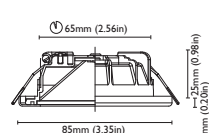

orlando
Ø 60mm, 75mm, 85mm,
95mm

POWER LED
STD 8-32 VDC
IP66
3000°K
Polished, satin or
white lacquered stainless steel
OPT 3000°K + red
Ø 60 red only

ORLANDO - 60
1,5W

ORLANDO - 75
2W

ORLANDO - 85
4W

ORLANDO - 95
6W

phoenix
Ø 85mm, 95mm

POWER LED
STD 8-32 VDC
IP66
3000°K
Polished, satin or
white lacquered stainless steel
OPT 3000°K+red

PHOENIX - 85
2W

PHOENIX - 95
4W

alabama^{NEW}
Ø 60mm, 75mm, 85mm,
95mm

POWER LED
STD 8-32 VDC
IP66
3000°K
Polished, satin or
white lacquered stainless steel
OPT 3000°K + red
Ø 60 red only

charlotte
55x55mm, 70x70mm,
80x80mm, 90x90mm

POWER LED
STD 8-32 VDC
IP66
3000°K
Polished, satin or
white lacquered stainless steel
OPT 3000°K + red
55x55mm red only

CHARLOTTE - 55
1,5W

CHARLOTTE - 70
2W

CHARLOTTE - 80
4W