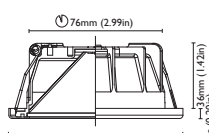

orlando
Ø 60mm, 75mm, 85mm,
95mm

POWER LED
STD 8-32 VDC
IP66
3000°K
Polished, satin or
white lacquered stainless steel
OPT 3000°K + red
Ø 60 red only

ORLANDO - 60
1,5W

ORLANDO - 75
2W

ORLANDO - 85
4W

ORLANDO - 95
6W

phoenix
Ø 85mm, 95mm

POWER LED
STD 8-32 VDC
IP66
3000°K
Polished, satin or
white lacquered stainless steel
OPT 3000°K+red

PHOENIX - 85
2W

PHOENIX - 95
4W

alabama^{NEW}
Ø 60mm, 75mm, 85mm,
95mm

POWER LED
STD 8-32 VDC
IP66
3000°K
Polished, satin or
white lacquered stainless steel
OPT 3000°K + red
Ø 60 red only

charlotte
55x55mm, 70x70mm,
80x80mm, 90x90mm

POWER LED
STD 8-32 VDC
IP66
3000°K
Polished, satin or
white lacquered stainless steel
OPT 3000°K + red
55x55mm red only

CHARLOTTE - 55
1,5W

CHARLOTTE - 70
2W

CHARLOTTE - 80
4W