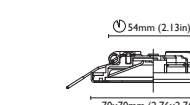

MIAMI - 55
1,5W

MIAMI - 70
2W

MIAMI - 80
4W

MIAMI - 90
6W

venice
55x55mm, 70x70mm,
80x80mm, 90x90mm

POWER LED
STD 8-32 VDC
IP66
3000°K
Polished, satin or
white lacquered stainless steel
OPT 3000°K + red
55x55mm red only