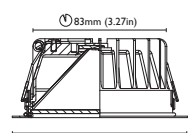

MALIBÙ - 95
6W

newport
Ø 85mm, 95mm