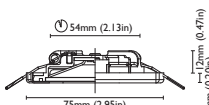

orlando
Ø 60mm, 75mm, 85mm,
95mm

POWER LED
STD 8-32 VDC
IP66
3000°K
Polished, satin or
white lacquered stainless steel
OPT 3000°K + red
Ø 60 red only

ORLANDO - 60
1,5W

ORLANDO - 75
2W

ORLANDO - 85
4W

ORLANDO - 95
6W

phoenix
Ø 85mm, 95mm

POWER LED
STD 8-32 VDC
IP66
3000°K
Polished, satin or
white lacquered stainless steel
OPT 3000°K+red

PHOENIX - 85
2W

PHOENIX - 95
4W

alabama^{NEW}
Ø 60mm, 75mm, 85mm,
95mm

POWER LED
STD 8-32 VDC
IP66
3000°K
Polished, satin or
white lacquered stainless steel
OPT 3000°K + red
Ø 60 red only

charlotte
55x55mm, 70x70mm,
80x80mm, 90x90mm

POWER LED
STD 8-32 VDC
IP66
3000°K
Polished, satin or
white lacquered stainless steel
OPT 3000°K + red
55x55mm red only

CHARLOTTE - 55
1,5W

CHARLOTTE - 70
2W

CHARLOTTE - 80
4W