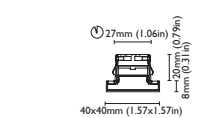

PORTLAND 1L
1,5W