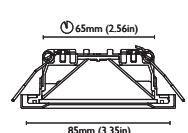

ALABAMA - 75
2W

ALABAMA - 85
4W