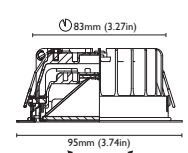

MALIBÙ - 60
1,5W

MALIBÙ - 75
2W

MALIBÙ - 85
4W

MALIBÙ - 95
6W

newport
Ø 85mm, 95mm

POWER LED
STD 8-32 VDC
IP66
3000°K
Polished, satin or
white lacquered stainless steel
OPT 3000°K+red

NEWPORT - 85
2W

NEWPORT - 95
4W

charlotte
55x55mm, 70x70mm,
80x80mm, 90x90mm

POWER LED
STD 8-32 VDC
IP66
3000°K
Polished, satin or
white lacquered stainless steel
OPT 3000°K + red
55x55mm red only

CHARLOTTE - 55
1,5W

CHARLOTTE - 70
2W

CHARLOTTE - 80
4W

CHARLOTTE - 90
6W

daytona
80x80mm, 90x90mm

POWER LED
STD 8-32 VDC
IP66
3000°K
Polished, satin or
white lacquered stainless steel
OPT 3000°K+red

DAYTONA - 80
2W

DAYTONA - 90
4W

seattle
55x55mm, 70x70mm,
80x80mm, 90x90mm