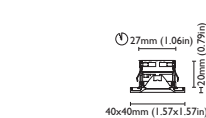

aspen
Ø 77mm, 87mm

POWER LED
STD 8-32 VDC
IP66
3000°K
White lacquered
OPT 3000°K+red

Top in polished
or satin glass

ASPEN - 77
2W

ASPEN - 87
4W

colorado
Ø 77mm, 87mm

POWER LED
STD 8-32 VDC
IP66
3000°K
White lacquered
OPT 3000°K+red

Top in polished
or satin glass

COLORADO - 77
2W

COLORADO - 87
4W

california **NEW**
Ø 60mm, 75mm, 85mm,
95mm

POWER LED
STD 8-32 VDC
IP66
3000°K
Polished, satin or
white lacquered stainless steel
OPT 3000°K + red
Ø 60 red only

CALIFORNIA - 60
1,5W

CALIFORNIA - 75
2W

CALIFORNIA - 85
4W

CALIFORNIA - 95
6W

savannah **NEW**
Ø 40mm

POWER LED
STD 8-32 VDC
IP66
3000°K
Polished, satin or
white lacquered stainless steel
OPT red

SAVANNAH - 40
1,5W

florida **NEW**
Ø 40mm

POWER LED
STD 8-32 VDC
IP66
3000°K
Polished, satin or
white lacquered stainless steel
OPT red

FLORIDA 1L
1,5W

FLORIDA 2L
1,5W

portland **NEW**
40x40mm

POWER LED
STD 8-32 VDC
IP66
3000°K
Polished, satin or
white lacquered stainless steel
OPT red

PORTLAND 1L
1,5W

PORTLAND 2L
1,5W

tampa **NEW**
Ø 40mm

POWER LED
STD 8-32 VDC
IP66
3000°K
Polished, satin or
white lacquered stainless steel
OPT red

TAMPA - 40
1,5W

sarasota **NEW**
40x40mm

POWER LED
STD 8-32 VDC
IP66
3000°K
Polished, satin or
white lacquered stainless steel
OPT red

SARASOTA - 40
1,5W

arizona **NEW**
40mm

POWER LED
STD 8-32 VDC
IP40
3000°K
Polished chrome
OPT red

ARIZONA - 40
1,5W

catalina **NEW**
40mm

POWER LED
STD 8-32 VDC
IP40
3000°K
Polished chrome
OPT red

CATALINA - 30
1,5W

ventura **NEW**
40mm

POWER LED
STD 8-32 VDC
IP40
3000°K
Polished chrome
OPT red

VENTURA - 40
1,5W