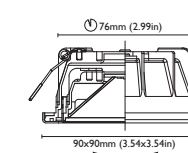

charlotte
55x55mm, 70x70mm,
80x80mm, 90x90mm

POWER LED
STD 8-32 VDC
IP66
3000°K
Polished, satin or
white lacquered stainless steel
OPT 3000°K + red
55x55mm red only

CHARLOTTE - 55
1,5W

CHARLOTTE - 70
2W

CHARLOTTE - 80
4W

CHARLOTTE - 90
6W

daytona
80x80mm, 90x90mm

POWER LED
STD 8-32 VDC
IP66
3000°K
Polished, satin or
white lacquered stainless steel
OPT 3000°K+red

DAYTONA - 80
2W

DAYTONA - 90
4W

seattle
55x55mm, 70x70mm,
80x80mm, 90x90mm