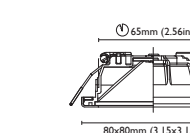

MIAMI - 55
1,5W

MIAMI - 70
2W

MIAMI - 80
4W

MIAMI - 90
6W

venice
55x55mm, 70x70mm,
80x80mm, 90x90mm

POWER LED
STD 8-32 VDC
IP66
3000°K
Polished, satin or
white lacquered stainless steel
OPT 3000°K + red
55x55mm red only