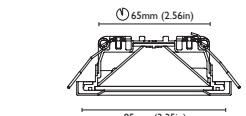

CALIFORNIA - 75
2W