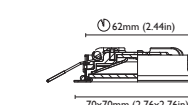

SEATTLE - 55
1,5W