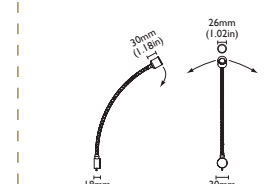

aspen
Ø 77mm, 87mm

POWER LED
STD 8-32 VDC
IP66
3000°K
White lacquered
OPT 3000°K+red

Top in polished
or satin glass

ASPEN - 77
2W

ASPEN - 87
4W

colorado
Ø 77mm, 87mm

POWER LED
STD 8-32 VDC
IP66
3000°K
White lacquered
OPT 3000°K+red

Top in polished
or satin glass

COLORADO - 77
2W

COLORADO - 87
4W

california **NEW**
Ø 60mm, 75mm, 85mm,
95mm

POWER LED
STD 8-32 VDC
IP66
3000°K
Polished, satin or
white lacquered stainless steel
OPT 3000°K + red
Ø 60 red only

CALIFORNIA - 60
1,5W

CALIFORNIA - 75
2W

CALIFORNIA - 85
4W

CALIFORNIA - 95
6W

savannah **NEW**
Ø 40mm

POWER LED
STD 8-32 VDC
IP66
3000°K
Polished, satin or
white lacquered stainless steel
OPT red

SAVANNAH - 40
1,5W

florida **NEW**
Ø 40mm

POWER LED
STD 8-32 VDC
IP66
3000°K
Polished, satin or
white lacquered stainless steel
OPT red

FLORIDA 1L
1,5W

FLORIDA 2L
1,5W

portland **NEW**
40x40mm

POWER LED
STD 8-32 VDC
IP66
3000°K
Polished, satin or
white lacquered stainless steel
OPT red

PORTLAND 1L
1,5W

PORTLAND 2L
1,5W

tampa **NEW**
Ø 40mm

POWER LED
STD 8-32 VDC
IP66
3000°K
Polished, satin or
white lacquered stainless steel
OPT red

TAMPA - 40
1,5W

sarasota **NEW**
40x40mm

POWER LED
STD 8-32 VDC
IP66
3000°K
Polished, satin or
white lacquered stainless steel
OPT red

SARASOTA - 40
1,5W

arizona **NEW**
40mm

POWER LED
STD 8-32 VDC
IP40
3000°K
Polished chrome
OPT red

ARIZONA - 40
1,5W

catalina **NEW**
40mm

POWER LED
STD 8-32 VDC
IP40
3000°K
Polished chrome
OPT red

CATALINA - 30
1,5W

ventura **NEW**
40mm

POWER LED
STD 8-32 VDC
IP40
3000°K
Polished chrome
OPT red

VENTURA - 40
1,5W