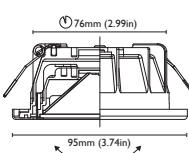

orlando
Ø 60mm, 75mm, 85mm,
95mm

POWER LED
STD 8-32 VDC
IP66
3000°K
Polished, satin or
white lacquered stainless steel
OPT 3000°K + red
Ø 60 red only

ORLANDO - 60
1,5W

ORLANDO - 75
2W

ORLANDO - 85
4W

ORLANDO - 95
6W

phoenix
Ø 85mm, 95mm

POWER LED
STD 8-32 VDC
IP66
3000°K
Polished, satin or
white lacquered stainless steel
OPT 3000°K+red

PHOENIX - 85
2W

PHOENIX - 95
4W

alabama^{NEW}
Ø 60mm, 75mm, 85mm,
95mm

POWER LED
STD 8-32 VDC
IP66
3000°K
Polished, satin or
white lacquered stainless steel
OPT 3000°K + red
Ø 60 red only

charlotte
55x55mm, 70x70mm,
80x80mm, 90x90mm

POWER LED
STD 8-32 VDC
IP66
3000°K
Polished, satin or
white lacquered stainless steel
OPT 3000°K + red
55x55mm red only

CHARLOTTE - 55
1,5W

CHARLOTTE - 70
2W

CHARLOTTE - 80
4W

CHARLOTTE - 90
6W

daytona
80x80mm, 90x90mm

POWER LED
STD 8-32 VDC
IP66
3000°K
Polished, satin or
white lacquered stainless steel
OPT 3000°K+red

DAYTONA - 80
2W

DAYTONA - 90
4W

seattle
55x55mm, 70x70mm,
80x80mm, 90x90mm