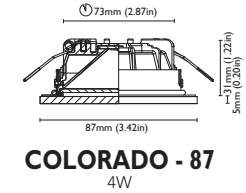

MIAMI - 55
1,5W

MIAMI - 70
2W

MIAMI - 80
4W

MIAMI - 90
6W

venice
55x55mm, 70x70mm,
80x80mm, 90x90mm

POWER LED
STD 8-32 VDC
IP66
3000°K
Polished, satin or
white lacquered stainless steel
OPT 3000°K + red
55x55mm red only

VENICE - 55
1,5W

VENICE - 70
2W

VENICE - 80
4W

VENICE - 90
6W

aspen
Ø 77mm, 87mm

POWER LED
STD 8-32 VDC
IP66
3000°K
White lacquered
OPT 3000°K+red

Top in polished
or satin glass

ASPEN - 77
2W

ASPEN - 87
4W

colorado
Ø 77mm, 87mm

POWER LED
STD 8-32 VDC
IP66
3000°K
White lacquered
OPT 3000°K+red

Top in polished
or satin glass

COLORADO - 77
2W

COLORADO - 87
4W

california **NEW**
Ø 60mm, 75mm, 85mm,
95mm