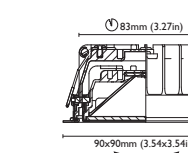

ATLANTA - 80
2W