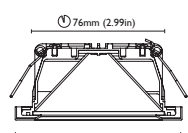

orlando
Ø 60mm, 75mm, 85mm,
95mm

POWER LED
STD 8-32 VDC
IP66
3000°K
Polished, satin or
white lacquered stainless steel
OPT 3000°K + red
Ø 60 red only

ORLANDO - 60
1,5W

ORLANDO - 75
2W

ORLANDO - 85
4W

ORLANDO - 95
6W

phoenix
Ø 85mm, 95mm

POWER LED
STD 8-32 VDC
IP66
3000°K
Polished, satin or
white lacquered stainless steel
OPT 3000°K+red

PHOENIX - 85
2W

PHOENIX - 95
4W

alabama^{NEW}
Ø 60mm, 75mm, 85mm,
95mm

POWER LED
STD 8-32 VDC
IP66
3000°K
Polished, satin or
white lacquered stainless steel
OPT 3000°K + red
Ø 60 red only

ALABAMA - 60
1,5W

ALABAMA - 75
2W

ALABAMA - 85
4W

ALABAMA - 95
6W

malibù
Ø 60mm, 75mm, 85mm,
95mm

POWER LED
STD 8-32 VDC
IP66
3000°K
Polished, satin or
white lacquered stainless steel
OPT 3000°K + red
Ø 60 red only

charlotte
55x55mm, 70x70mm,
80x80mm, 90x90mm

POWER LED
STD 8-32 VDC
IP66
3000°K
Polished, satin or
white lacquered stainless steel
OPT 3000°K + red
55x55mm red only

CHARLOTTE - 55
1,5W

CHARLOTTE - 70
2W

CHARLOTTE - 80
4W