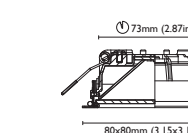

VENICE - 70
2W

VENICE - 80
4W