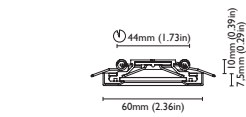

POWER LED
STD 8-32 VDC
IP66
3000°K
Polished, satin or
white lacquered stainless steel
OPT 3000°K + red
Ø 60 red only

CALIFORNIA - 60
1,5W