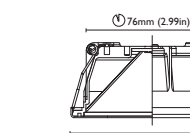

POWER LED
STD 8-32 VDC
IP66
3000°K
Polished, satin or
white lacquered stainless steel
OPT 3000°K+red

ATLANTA - 80
2W

ATLANTA - 90
4W

miami
55x55mm, 70x70mm,
80x80mm, 90x90mm

POWER LED
STD 8-32 VDC
IP66
3000°K
Polished, satin or
white lacquered stainless steel
OPT 3000°K + red
55x55mm red only

MIAMI - 55
1,5W

MIAMI - 70
2W

MIAMI - 80
4W

MIAMI - 90
6W

venice
55x55mm, 70x70mm,
80x80mm, 90x90mm

POWER LED
STD 8-32 VDC
IP66
3000°K
Polished, satin or
white lacquered stainless steel
OPT 3000°K + red
55x55mm red only