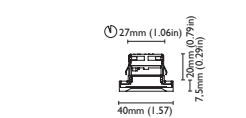

aspen
Ø 77mm, 87mm

POWER LED
STD 8-32 VDC
IP66
3000°K
White lacquered
OPT 3000°K+red

Top in polished
or satin glass

ASPEN - 77
2W

ASPEN - 87
4W

colorado
Ø 77mm, 87mm

POWER LED
STD 8-32 VDC
IP66
3000°K
White lacquered
OPT 3000°K+red

Top in polished
or satin glass

COLORADO - 77
2W

COLORADO - 87
4W

california **NEW**
Ø 60mm, 75mm, 85mm,
95mm

POWER LED
STD 8-32 VDC
IP66
3000°K
Polished, satin or
white lacquered stainless steel
OPT 3000°K + red
Ø 60 red only

CALIFORNIA - 60
1,5W

CALIFORNIA - 75
2W

CALIFORNIA - 85
4W

CALIFORNIA - 95
6W

savannah **NEW**
Ø 40mm

POWER LED
STD 8-32 VDC
IP66
3000°K
Polished, satin or
white lacquered stainless steel
OPT red

SAVANNAH - 40
1,5W

florida **NEW**
Ø 40mm

POWER LED
STD 8-32 VDC
IP66
3000°K
Polished, satin or
white lacquered stainless steel
OPT red

FLORIDA 1L
1,5W

FLORIDA 2L
1,5W

portland **NEW**
40x40mm

POWER LED
STD 8-32 VDC
IP66
3000°K
Polished, satin or
white lacquered stainless steel
OPT red

PORTLAND 1L
1,5W

PORTLAND 2L
1,5W

tampa **NEW**
Ø 40mm

POWER LED
STD 8-32 VDC
IP66
3000°K
Polished, satin or
white lacquered stainless steel
OPT red

TAMPA - 40
1,5W

sarasota **NEW**
40x40mm

POWER LED
STD 8-32 VDC
IP66
3000°K
Polished, satin or
white lacquered stainless steel
OPT red

SARASOTA - 40
1,5W

arizona **NEW**
40mm

POWER LED
STD 8-32 VDC
IP40
3000°K
Polished chrome
OPT red

ARIZONA - 40
1,5W

catalina **NEW**
40mm

POWER LED
STD 8-32 VDC
IP40
3000°K
Polished chrome
OPT red

CATALINA - 30
1,5W

ventura **NEW**
40mm

POWER LED
STD 8-32 VDC
IP40
3000°K
Polished chrome
OPT red

VENTURA - 40
1,5W