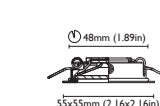

orlando
Ø 60mm, 75mm, 85mm,
95mm

POWER LED
STD 8-32 VDC
IP66
3000°K
Polished, satin or
white lacquered stainless steel
OPT 3000°K + red
Ø 60 red only

ORLANDO - 60
1,5W

ORLANDO - 75
2W

ORLANDO - 85
4W

ORLANDO - 95
6W

phoenix
Ø 85mm, 95mm

POWER LED
STD 8-32 VDC
IP66
3000°K
Polished, satin or
white lacquered stainless steel
OPT 3000°K+red

PHOENIX - 85
2W

PHOENIX - 95
4W

alabama^{NEW}
Ø 60mm, 75mm, 85mm,
95mm

POWER LED
STD 8-32 VDC
IP66
3000°K
Polished, satin or
white lacquered stainless steel
OPT 3000°K + red
Ø 60 red only

ALABAMA - 60
1,5W

ALABAMA - 75
2W

ALABAMA - 85
4W

ALABAMA - 95
6W

malibù
Ø 60mm, 75mm, 85mm,
95mm

POWER LED
STD 8-32 VDC
IP66
3000°K
Polished, satin or
white lacquered stainless steel
OPT 3000°K + red
Ø 60 red only

MALIBÙ - 60
1,5W

MALIBÙ - 75
2W

MALIBÙ - 85
4W

MALIBÙ - 95
6W

newport
Ø 85mm, 95mm

POWER LED
STD 8-32 VDC
IP66
3000°K
Polished, satin or
white lacquered stainless steel
OPT 3000°K+red

NEWPORT - 85
2W

NEWPORT - 95
4W

charlotte
55x55mm, 70x70mm,
80x80mm, 90x90mm

POWER LED
STD 8-32 VDC
IP66
3000°K
Polished, satin or
white lacquered stainless steel
OPT 3000°K + red
55x55mm red only

CHARLOTTE - 55
1,5W

CHARLOTTE - 70
2W

CHARLOTTE - 80
4W

CHARLOTTE - 90
6W

daytona
80x80mm, 90x90mm

POWER LED
STD 8-32 VDC
IP66
3000°K
Polished, satin or
white lacquered stainless steel
OPT 3000°K+red

DAYTONA - 80
2W

DAYTONA - 90
4W

seattle
55x55mm, 70x70mm,
80x80mm, 90x90mm

POWER LED
STD 8-32 VDC
IP66
3000°K
Polished, satin or
white lacquered stainless steel
OPT 3000°K + red
55x55mm red only

SEATTLE - 55
1,5W

SEATTLE - 70
2W

SEATTLE - 80
4W

SEATTLE - 90
6W

atlanta
80x80mm, 90x90mm

POWER LED
STD 8-32 VDC
IP66
3000°K
Polished, satin or
white lacquered stainless steel
OPT 3000°K+red

ATLANTA - 80
2W

ATLANTA - 90
4W

miami
55x55mm, 70x70mm,
80x80mm, 90x90mm