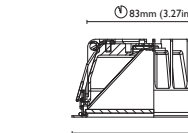

VENICE - 90
6W