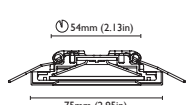

orlando
Ø 60mm, 75mm, 85mm,
95mm

POWER LED
STD 8-32 VDC
IP66
3000°K
Polished, satin or
white lacquered stainless steel
OPT 3000°K + red
Ø 60 red only

ORLANDO - 60
1,5W

ORLANDO - 75
2W

ORLANDO - 85
4W

ORLANDO - 95
6W

phoenix
Ø 85mm, 95mm

POWER LED
STD 8-32 VDC
IP66
3000°K
Polished, satin or
white lacquered stainless steel
OPT 3000°K+red

PHOENIX - 85
2W

PHOENIX - 95
4W

alabama^{NEW}
Ø 60mm, 75mm, 85mm,
95mm

POWER LED
STD 8-32 VDC
IP66
3000°K
Polished, satin or
white lacquered stainless steel
OPT 3000°K + red
Ø 60 red only

ALABAMA - 60
1,5W

ALABAMA - 75
2W

ALABAMA - 85
4W

ALABAMA - 95
6W

malibù
Ø 60mm, 75mm, 85mm,
95mm

POWER LED
STD 8-32 VDC
IP66
3000°K
Polished, satin or
white lacquered stainless steel
OPT 3000°K + red
Ø 60 red only

charlotte
55x55mm, 70x70mm,
80x80mm, 90x90mm

POWER LED
STD 8-32 VDC
IP66
3000°K
Polished, satin or
white lacquered stainless steel
OPT 3000°K + red
55x55mm red only

CHARLOTTE - 55
1,5W

CHARLOTTE - 70
2W

CHARLOTTE - 80
4W