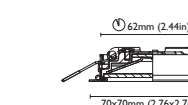

VENICE - 55
1,5W