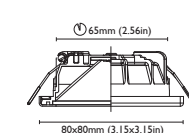

charlotte
55x55mm, 70x70mm,
80x80mm, 90x90mm

POWER LED
STD 8-32 VDC
IP66
3000°K
Polished, satin or
white lacquered stainless steel
OPT 3000°K + red
55x55mm red only

CHARLOTTE - 55
1,5W

CHARLOTTE - 70
2W

CHARLOTTE - 80
4W

CHARLOTTE - 90
6W

daytona
80x80mm, 90x90mm

POWER LED
STD 8-32 VDC
IP66
3000°K
Polished, satin or
white lacquered stainless steel
OPT 3000°K+red

DAYTONA - 80
2W

DAYTONA - 90
4W

seattle
55x55mm, 70x70mm,
80x80mm, 90x90mm