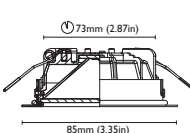

MALIBÙ - 75
2W

MALIBÙ - 85
4W