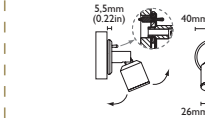

TAMPA - 40
1,5W

sarasota **NEW**
40x40mm

POWER LED
STD 8-32 VDC
IP66
3000°K
Polished, satin or
white lacquered stainless steel
OPT red

SARASOTA - 40
1,5W

arizona **NEW**
40mm

POWER LED
STD 8-32 VDC
IP40
3000°K
Polished chrome
OPT red