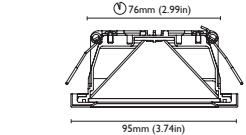

CALIFORNIA - 85
4W

CALIFORNIA - 95
6W

savannah **NEW**
Ø 40mm