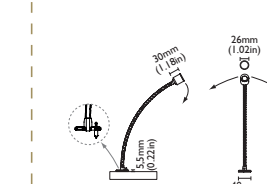

ARIZONA - 40
1,5W

catalina **NEW**
40mm

POWER LED
STD 8-32 VDC
IP40
3000°K
Polished chrome
OPT red

CATALINA - 30
1,5W

ventura **NEW**
40mm

POWER LED
STD 8-32 VDC
IP40
3000°K
Polished chrome
OPT red

VENTURA - 40
1,5W