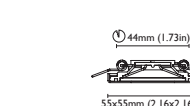

MIAMI - 55
1,5W

MIAMI - 70
2W

MIAMI - 80
4W

MIAMI - 90
6W

venice
55x55mm, 70x70mm,
80x80mm, 90x90mm

POWER LED
STD 8-32 VDC
IP66
3000°K
Polished, satin or
white lacquered stainless steel
OPT 3000°K + red
55x55mm red only