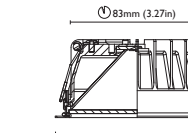

CHARLOTTE - 90
6W

daytona
80x80mm, 90x90mm

POWER LED
STD 8-32 VDC
IP66
3000°K
Polished, satin or
white lacquered stainless steel
OPT 3000°K+red

DAYTONA - 80
2W

DAYTONA - 90
4W

seattle
55x55mm, 70x70mm,
80x80mm, 90x90mm

POWER LED
STD 8-32 VDC
IP66
3000°K
Polished, satin or
white lacquered stainless steel
OPT 3000°K + red
55x55mm red only

SEATTLE - 55
1,5W

SEATTLE - 70
2W

SEATTLE - 80
4W

SEATTLE - 90
6W

atlanta
80x80mm, 90x90mm