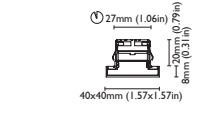

FLORIDA 1L
1,5W

FLORIDA 2L
1,5W

portland **NEW**
40x40mm

POWER LED
STD 8-32 VDC
IP66
3000°K
Polished, satin or
white lacquered stainless steel
OPT red

PORTLAND 1L
1,5W

PORTLAND 2L
1,5W

tampa **NEW**
Ø 40mm

POWER LED
STD 8-32 VDC
IP66
3000°K
Polished, satin or
white lacquered stainless steel
OPT red