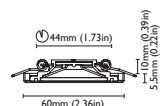

orlando
Ø 60mm, 75mm, 85mm,
95mm

POWER LED
STD 8-32 VDC
IP66
3000°K
Polished, satin or
white lacquered stainless steel
OPT 3000°K + red
Ø 60 red only

ORLANDO - 60
1,5W

ORLANDO - 75
2W

ORLANDO - 85
4W

ORLANDO - 95
6W

phoenix
Ø 85mm, 95mm

POWER LED
STD 8-32 VDC
IP66
3000°K
Polished, satin or
white lacquered stainless steel
OPT 3000°K+red

PHOENIX - 85
2W

PHOENIX - 95
4W

alabama^{NEW}
Ø 60mm, 75mm, 85mm,
95mm

POWER LED
STD 8-32 VDC
IP66
3000°K
Polished, satin or
white lacquered stainless steel
OPT 3000°K + red
Ø 60 red only

charlotte
55x55mm, 70x70mm,
80x80mm, 90x90mm

POWER LED
STD 8-32 VDC
IP66
3000°K
Polished, satin or
white lacquered stainless steel
OPT 3000°K + red
55x55mm red only

CHARLOTTE - 55
1,5W

CHARLOTTE - 70
2W

CHARLOTTE - 80
4W

MIAMI - 55
1,5W

MIAMI - 70
2W

MIAMI - 80
4W

MIAMI - 90
6W

venice
55x55mm, 70x70mm,
80x80mm, 90x90mm

POWER LED
STD 8-32 VDC
IP66
3000°K
Polished, satin or
white lacquered stainless steel
OPT 3000°K + red
55x55mm red only