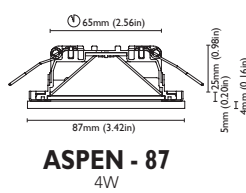

charlotte
55x55mm, 70x70mm,
80x80mm, 90x90mm

POWER LED
STD 8-32 VDC
IP66
3000°K
Polished, satin or
white lacquered stainless steel
OPT 3000°K + red
55x55mm red only

CHARLOTTE - 55
1,5W

CHARLOTTE - 70
2W

CHARLOTTE - 80
4W

MIAMI - 55
1,5W

MIAMI - 70
2W

MIAMI - 80
4W

MIAMI - 90
6W

venice
55x55mm, 70x70mm,
80x80mm, 90x90mm

POWER LED
STD 8-32 VDC
IP66
3000°K
Polished, satin or
white lacquered stainless steel
OPT 3000°K + red
55x55mm red only

VENICE - 55
1,5W

VENICE - 70
2W

VENICE - 80
4W

VENICE - 90
6W

aspen
Ø 77mm, 87mm

POWER LED
STD 8-32 VDC
IP66
3000°K
White lacquered
OPT 3000°K+red

Top in polished
or satin glass

ASPEN - 77
2W