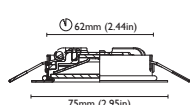

MALIBÙ - 60
1,5W