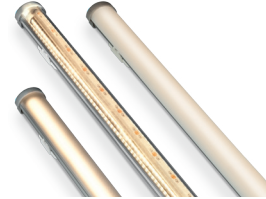

blade five
max 2mt

Caps 2x

BLADE FIVE
opal or satin screen
max 20W/mt
strip led not included

blade six
max 2mt

End cap

Fixing plate

BLADE SIX
opal, satin or clear screen
max 20W/mt
strip led not included

cover 3 **NEW**
max 2mt

COVER 3
max 10W/mt
strip led not included

cover 1
max 2mt

T junction

COVER 1
max 8W/mt
strip led not included

flex led two
60-120-240 led/mt

POWER LED
STD 3000°K
OPT 2700°K

flex led two
waterproof
60-120 led/mt