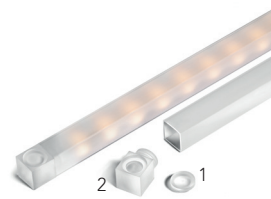

blade five
max 2mt

Caps 2x

BLADE FIVE
opal or satin screen
max 20W/mt
strip led not included

blade six
max 2mt

End cap

Fixing plate

BLADE SIX
opal, satin or clear screen
max 20W/mt
strip led not included

cover 3 **NEW**
max 2mt

COVER 3
max 10W/mt
strip led not included

cover 1
max 2mt

T junction

COVER 1
max 8W/mt
strip led not included

flex led two
60-120-240 led/mt

POWER LED
STD 3000°K
OPT 2700°K

flex led two
waterproof
60-120 led/mt