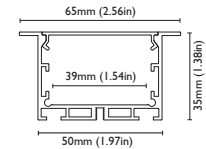

blade one A
max 2mt

BLADE ONE - A
opal screen
max 40W/mt
strip led not included

blade one B
max 2mt

BLADE ONE - B
opal screen
max 60W/mt
strip led not included

blade one C
max 2mt

BLADE ONE - C
opal screen
max 80W/mt
strip led not included

blade two A
max 2mt

BLADE TWO - A
opal screen
max 40W/mt
strip led not included

blade two B
max 2mt

BLADE TWO - B
opal screen
max 60W/mt
strip led not included

blade two C
max 2mt

BLADE TWO - C
opal screen
max 80W/mt
strip led not included