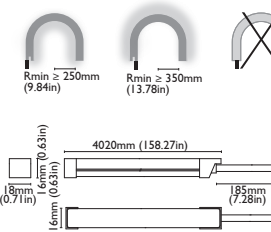

COVER 3
max 10W/mt
strip led not included

cover 1
max 2mt

T junction

COVER 1
max 8W/mt
strip led not included

flex led two
60-120-240 led/mt

POWER LED
STD 3000°K
OPT 2700°K

flex led two
waterproof
60-120 led/mt

POWER LED
STD IP67
3000°K
OPT 2700°K

Fixing bridge

neonflex side **NEW**

POWER LED
STD IP68
3000°K
OPT 2700°K
4000°K
RGB

neonflex top **NEW**

POWER LED
STD IP68
3000°K
OPT 2700°K
4000°K
RGB

neonflex small **NEW**