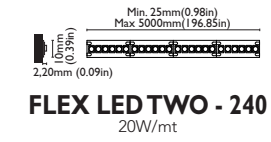

COVER 3
max 10W/mt
strip led not included

cover 1
max 2mt

T junction

COVER 1
max 8W/mt
strip led not included

flex led two
60-120-240 led/mt

POWER LED
STD 3000°K
OPT 2700°K

flex led two
waterproof
60-120 led/mt

POWER LED
STD IP67
3000°K
OPT 2700°K

Fixing bridge

neonflex side **NEW**

POWER LED
STD IP68
3000°K
OPT 2700°K
4000°K
RGB

neonflex top **NEW**

POWER LED
STD IP68
3000°K
OPT 2700°K
4000°K
RGB

neonflex small **NEW**