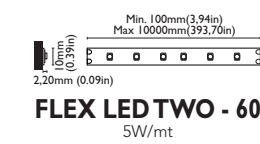

COVER 3
max 10W/mt
strip led not included

cover 1
max 2mt

T junction

COVER 1
max 8W/mt
strip led not included

flex led two
60-120-240 led/mt

POWER LED
STD 3000°K
OPT 2700°K

flex led two
waterproof
60-120 led/mt

POWER LED
STD IP67
3000°K
OPT 2700°K

Fixing bridge

neonflex side **NEW**

POWER LED
STD IP68
3000°K
OPT 2700°K
4000°K
RGB

neonflex top **NEW**

POWER LED
STD IP68
3000°K
OPT 2700°K
4000°K
RGB

neonflex small **NEW**