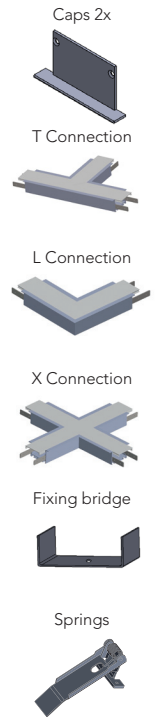

blade one A
max 2mt

BLADE ONE - A
opal screen
max 40W/mt
strip led not included

blade one B
max 2mt

BLADE ONE - B
opal screen
max 60W/mt
strip led not included

blade one C
max 2mt

BLADE ONE - C
opal screen
max 80W/mt
strip led not included

blade two A
max 2mt

BLADE TWO - A
opal screen
max 40W/mt
strip led not included

blade two B
max 2mt

BLADE TWO - B
opal screen
max 60W/mt
strip led not included

blade two C
max 2mt

BLADE TWO - C
opal screen
max 80W/mt
strip led not included

blade three A
max 2mt

BLADE THREE - A
opal or satin screen
max 20W/mt
strip led not included

blade three B
max 2mt

BLADE THREE - B
opal or satin screen
max 20W/mt
strip led not included

blade three C
max 2mt

BLADE THREE - C
opal or satin screen
max 20W/mt
strip led not included

blade four A
max 2mt

BLADE FOUR - A
opal or satin screen
max 20W/mt
strip led not included

blade four B
max 2mt

Caps 2x

BLADE FOUR - B
opal or satin screen
max 20W/mt
strip led not included