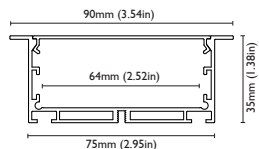

blade two A
max 2mt

BLADE TWO - A
opal screen
max 40W/mt
strip led not included

blade two B
max 2mt

BLADE TWO - B
opal screen
max 60W/mt
strip led not included

blade two C
max 2mt

BLADE TWO - C
opal screen
max 80W/mt
strip led not included

blade three A
max 2mt

BLADE THREE - A
opal or satin screen
max 20W/mt
strip led not included

blade three B
max 2mt

BLADE THREE - B
opal or satin screen
max 20W/mt
strip led not included

blade three C
max 2mt