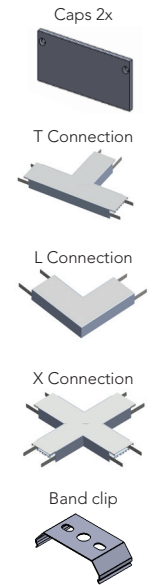

blade one A
max 2mt

BLADE ONE - A
opal screen
max 40W/mt
strip led not included

blade one B
max 2mt

BLADE ONE - B
opal screen
max 60W/mt
strip led not included

blade one C
max 2mt

BLADE ONE - C
opal screen
max 80W/mt
strip led not included

blade two A
max 2mt

BLADE TWO - A
opal screen
max 40W/mt
strip led not included

blade two B
max 2mt

BLADE TWO - B
opal screen
max 60W/mt
strip led not included

blade two C
max 2mt

BLADE TWO - C
opal screen
max 80W/mt
strip led not included

blade three A
max 2mt

BLADE THREE - A
opal or satin screen
max 20W/mt
strip led not included

blade three B
max 2mt

BLADE THREE - B
opal or satin screen
max 20W/mt
strip led not included

blade three C
max 2mt

BLADE THREE - C
opal or satin screen
max 20W/mt
strip led not included

blade four A
max 2mt

BLADE FOUR - A
opal or satin screen
max 20W/mt
strip led not included

blade four B
max 2mt

Caps 2x

BLADE FOUR - B
opal or satin screen
max 20W/mt
strip led not included