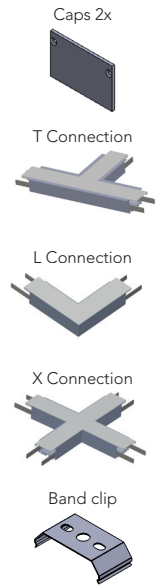

blade one A
max 2mt

BLADE ONE - A
opal screen
max 40W/mt
strip led not included

blade one B
max 2mt

BLADE ONE - B
opal screen
max 60W/mt
strip led not included

blade one C
max 2mt

BLADE ONE - C
opal screen
max 80W/mt
strip led not included

blade two A
max 2mt

BLADE TWO - A
opal screen
max 40W/mt
strip led not included

blade two B
max 2mt

BLADE TWO - B
opal screen
max 60W/mt
strip led not included

blade two C
max 2mt

BLADE TWO - C
opal screen
max 80W/mt
strip led not included

blade three A
max 2mt

BLADE THREE - A
opal or satin screen
max 20W/mt
strip led not included

blade three B
max 2mt

BLADE THREE - B
opal or satin screen
max 20W/mt
strip led not included

blade three C
max 2mt

BLADE THREE - C
opal or satin screen
max 20W/mt
strip led not included

blade four A
max 2mt

BLADE FOUR - A
opal or satin screen
max 20W/mt
strip led not included

blade four B
max 2mt

Caps 2x

BLADE FOUR - B
opal or satin screen
max 20W/mt
strip led not included