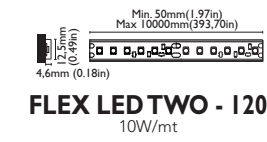

COVER 3
max 10W/mt
strip led not included

cover 1
max 2mt

T junction

COVER 1
max 8W/mt
strip led not included

flex led two
60-120-240 led/mt

POWER LED
STD 3000°K
OPT 2700°K

flex led two
waterproof
60-120 led/mt

POWER LED
STD IP67
3000°K
OPT 2700°K

Fixing bridge

neonflex side **NEW**

POWER LED
STD IP68
3000°K
OPT 2700°K
4000°K
RGB

neonflex top **NEW**

POWER LED
STD IP68
3000°K
OPT 2700°K
4000°K
RGB

neonflex small **NEW**