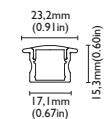

BLADE THREE - C
opal or satin screen
max 20W/mt
strip led not included

blade four A
max 2mt

BLADE FOUR - A
opal or satin screen
max 20W/mt
strip led not included

blade four B
max 2mt

Caps 2x

BLADE FOUR - B
opal or satin screen
max 20W/mt
strip led not included