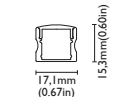

blade two A
max 2mt

BLADE TWO - A
opal screen
max 40W/mt
strip led not included

blade two B
max 2mt

BLADE TWO - B
opal screen
max 60W/mt
strip led not included

blade two C
max 2mt

BLADE TWO - C
opal screen
max 80W/mt
strip led not included

blade three A
max 2mt

BLADE THREE - A
opal or satin screen
max 20W/mt
strip led not included

blade three B
max 2mt

BLADE THREE - B
opal or satin screen
max 20W/mt
strip led not included

blade three C
max 2mt