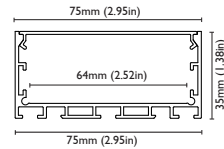

blade one A
max 2mt

BLADE ONE - A
opal screen
max 40W/mt
strip led not included

blade one B
max 2mt

BLADE ONE - B
opal screen
max 60W/mt
strip led not included

blade one C
max 2mt

BLADE ONE - C
opal screen
max 80W/mt
strip led not included

blade two A
max 2mt

BLADE TWO - A
opal screen
max 40W/mt
strip led not included

blade two B
max 2mt

BLADE TWO - B
opal screen
max 60W/mt
strip led not included

blade two C
max 2mt

BLADE TWO - C
opal screen
max 80W/mt
strip led not included

blade three A
max 2mt

BLADE THREE - A
opal or satin screen
max 20W/mt
strip led not included

blade three B
max 2mt

BLADE THREE - B
opal or satin screen
max 20W/mt
strip led not included

blade three C
max 2mt