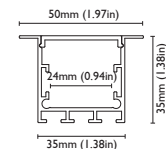

blade one A
max 2mt

BLADE ONE - A
opal screen
max 40W/mt
strip led not included

blade one B
max 2mt

BLADE ONE - B
opal screen
max 60W/mt
strip led not included

blade one C
max 2mt

BLADE ONE - C
opal screen
max 80W/mt
strip led not included

blade two A
max 2mt

BLADE TWO - A
opal screen
max 40W/mt
strip led not included

blade two B
max 2mt

BLADE TWO - B
opal screen
max 60W/mt
strip led not included

blade two C
max 2mt

BLADE TWO - C
opal screen
max 80W/mt
strip led not included