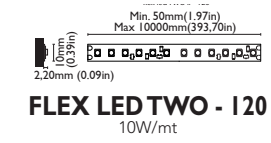

COVER 3
max 10W/mt
strip led not included

cover 1
max 2mt

T junction

COVER 1
max 8W/mt
strip led not included

flex led two
60-120-240 led/mt

POWER LED
STD 3000°K
OPT 2700°K

flex led two
waterproof
60-120 led/mt

POWER LED
STD IP67
3000°K
OPT 2700°K

Fixing bridge

neonflex side **NEW**

POWER LED
STD IP68
3000°K
OPT 2700°K
4000°K
RGB

neonflex top **NEW**

POWER LED
STD IP68
3000°K
OPT 2700°K
4000°K
RGB

neonflex small **NEW**

POWER LED
STD IP68
3000°K
OPT 2700°K
4000°K
RGB