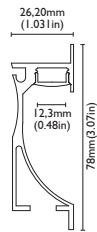

BLADE THREE - C
opal or satin screen
max 20W/mt
strip led not included

blade four A
max 2mt

BLADE FOUR - A
opal or satin screen
max 20W/mt
strip led not included

blade four B
max 2mt

Caps 2x

BLADE FOUR - B
opal or satin screen
max 20W/mt
strip led not included

blade five
max 2mt

Caps 2x

BLADE FIVE
opal or satin screen
max 20W/mt
strip led not included

blade six
max 2mt

End cap

Fixing plate

BLADE SIX
opal, satin or clear screen
max 20W/mt
strip led not included

cover 3 **NEW**
max 2mt