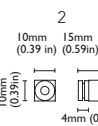

COVER 1
max 8W/mt
strip led not included