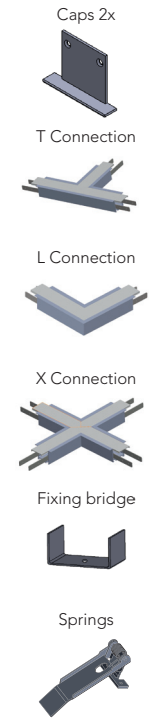

blade one A
max 2mt

BLADE ONE - A
opal screen
max 40W/mt
strip led not included

blade one B
max 2mt

BLADE ONE - B
opal screen
max 60W/mt
strip led not included

blade one C
max 2mt

BLADE ONE - C
opal screen
max 80W/mt
strip led not included

blade two A
max 2mt

BLADE TWO - A
opal screen
max 40W/mt
strip led not included

blade two B
max 2mt

BLADE TWO - B
opal screen
max 60W/mt
strip led not included

blade two C
max 2mt

BLADE TWO - C
opal screen
max 80W/mt
strip led not included

blade three A
max 2mt

BLADE THREE - A
opal or satin screen
max 20W/mt
strip led not included

blade three B
max 2mt

BLADE THREE - B
opal or satin screen
max 20W/mt
strip led not included

blade three C
max 2mt

BLADE THREE - C
opal or satin screen
max 20W/mt
strip led not included

blade four A
max 2mt

BLADE FOUR - A
opal or satin screen
max 20W/mt
strip led not included

blade four B
max 2mt

Caps 2x

BLADE FOUR - B
opal or satin screen
max 20W/mt
strip led not included