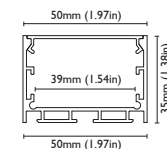

blade one A
max 2mt

BLADE ONE - A
opal screen
max 40W/mt
strip led not included

blade one B
max 2mt

BLADE ONE - B
opal screen
max 60W/mt
strip led not included

blade one C
max 2mt

BLADE ONE - C
opal screen
max 80W/mt
strip led not included

blade two A
max 2mt

BLADE TWO - A
opal screen
max 40W/mt
strip led not included

blade two B
max 2mt

BLADE TWO - B
opal screen
max 60W/mt
strip led not included

blade two C
max 2mt

BLADE TWO - C
opal screen
max 80W/mt
strip led not included