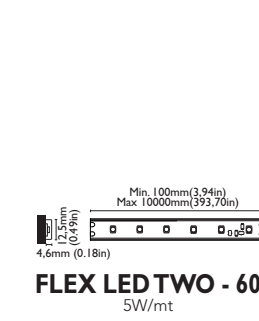

COVER 3
max 10W/mt
strip led not included

cover 1
max 2mt

T junction

COVER 1
max 8W/mt
strip led not included

flex led two
60-120-240 led/mt

POWER LED
STD 3000°K
OPT 2700°K

flex led two
waterproof
60-120 led/mt

POWER LED
STD IP67
3000°K
OPT 2700°K

Fixing bridge

neonflex side **NEW**

POWER LED
STD IP68
3000°K
OPT 2700°K
4000°K
RGB

neonflex top **NEW**

POWER LED
STD IP68
3000°K
OPT 2700°K
4000°K
RGB

neonflex small **NEW**