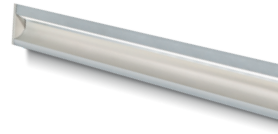

blade five
max 2mt

Caps 2x

BLADE FIVE
opal or satin screen
max 20W/mt
strip led not included

blade six
max 2mt

End cap

Fixing plate

BLADE SIX
opal, satin or clear screen
max 20W/mt
strip led not included

cover 3 **NEW**
max 2mt