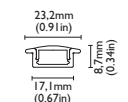

blade four A
max 2mt

BLADE FOUR - A
opal or satin screen
max 20W/mt
strip led not included