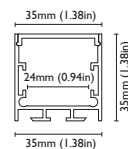

blade one A
max 2mt

BLADE ONE - A
opal screen
max 40W/mt
strip led not included

blade one B
max 2mt

BLADE ONE - B
opal screen
max 60W/mt
strip led not included

blade one C
max 2mt

BLADE ONE - C
opal screen
max 80W/mt
strip led not included