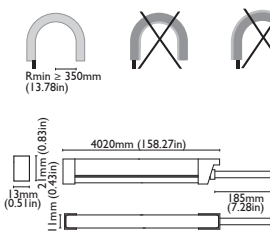

COVER 3
max 10W/mt
strip led not included

cover 1
max 2mt

T junction

COVER 1
max 8W/mt
strip led not included

flex led two
60-120-240 led/mt

POWER LED
STD 3000°K
OPT 2700°K

flex led two
waterproof
60-120 led/mt

POWER LED
STD IP67
3000°K
OPT 2700°K

Fixing bridge

neonflex side **NEW**

POWER LED
STD IP68
3000°K
OPT 2700°K
4000°K
RGB

neonflex top **NEW**

POWER LED
STD IP68
3000°K
OPT 2700°K
4000°K
RGB

neonflex small **NEW**