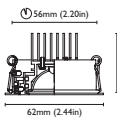

kychira F

45x45mm, 62x62mm

POWER LED

STD 3000°K
OPT 6000°K - 2700°K
45x45mm blue - red
62x62mm RGBW

kychira M

45x45mm, 62x62mm

POWER LED

STD 3000°K
OPT 6000°K - 2700°K
45x45mm blue - red
62x62mm RGBW

kea F

Ø 45mm, 62mm

POWER LED

STD 3000°K
OPT 6000°K - 2700°K
Ø 45 blue - red
Ø 62 RGBW

KEA F - 62
4W

kea M

Ø 45mm, 62mm

POWER LED

STD 3000°K
OPT 6000°K - 2700°K
Ø 45 blue - red
Ø 62 RGBW

black bart

30x30mm, 55x55mm,
75x75mm

POWER LED

STD 30x30mm IP65
3000°K
OPT 6000°K - 2700°K -
RGBW
30x30mm blue - red
55x55mm, 75x75mm IP65

black sam

Ø 30mm, 55mm, 75mm

POWER LED

STD Ø 30 IP65
3000°K
OPT 6000°K - 2700°K -
RGBW
Ø 30 blue - red
Ø 55mm, 75mm IP65

gomera ^{NEW}

25x25mm

POWER LED

STD IP65
3000°K
OPT 6000°K - 2700°K -
blue - red

tenerife ^{NEW}

Ø 25mm

POWER LED

STD IP65
3000°K
OPT 6000°K - 2700°K -
blue - red

stromboli ^{NEW}

H 60mm, 90mm

POWER LED

STD 3000°K
OPT 6000°K - 2700°K -
blue - red

vulcano ^{NEW}

H 60mm, 90mm

POWER LED

STD 3000°K
OPT 6000°K - 2700°K -
blue - red