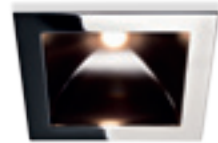

black bart

30x30mm, 55x55mm,
75x75mm

POWER LED

STD 30x30mm IP65
3000°K
OPT 6000°K - 2700°K -
RGBW
30x30mm blue - red
55x55mm, 75x75mm IP65