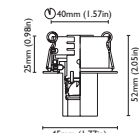

kychira F

45x45mm, 62x62mm

POWER LED

STD 3000°K
OPT 6000°K - 2700°K
45x45mm blue - red
62x62mm RGBW

kychira M

45x45mm, 62x62mm

POWER LED

STD 3000°K
OPT 6000°K - 2700°K
45x45mm blue - red
62x62mm RGBW

kea F

Ø 45mm, 62mm

POWER LED

STD 3000°K
OPT 6000°K - 2700°K
Ø 45 blue - red
Ø 62 RGBW

kea M

Ø 45mm, 62mm

POWER LED

STD 3000°K
OPT 6000°K - 2700°K
Ø 45 blue - red
Ø 62 RGBW

KEA M - 45
3W

black bart

30x30mm, 55x55mm,
75x75mm

POWER LED

STD 30x30mm IP65
3000°K
OPT 6000°K - 2700°K -
RGBW
30x30mm blue - red
55x55mm, 75x75mm IP65

black sam

Ø 30mm, 55mm, 75mm

POWER LED

STD Ø 30 IP65
3000°K
OPT 6000°K - 2700°K -
RGBW
Ø 30 blue - red
Ø 55mm, 75mm IP65

gomera ^{NEW}

25x25mm

POWER LED

STD IP65
3000°K
OPT 6000°K - 2700°K -
blue - red

tenerife ^{NEW}

Ø 25mm

POWER LED

STD IP65
3000°K
OPT 6000°K - 2700°K -
blue - red

stromboli ^{NEW}

H 60mm, 90mm

POWER LED

STD 3000°K
OPT 6000°K - 2700°K -
blue - red

vulcano ^{NEW}

H 60mm, 90mm

POWER LED

STD 3000°K
OPT 6000°K - 2700°K -
blue - red