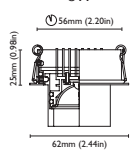

kychira F

45x45mm, 62x62mm

POWER LED

STD 3000°K
OPT 6000°K - 2700°K
45x45mm blue - red
62x62mm RGBW

kychira M

45x45mm, 62x62mm

POWER LED

STD 3000°K
OPT 6000°K - 2700°K
45x45mm blue - red
62x62mm RGBW

kea F

Ø 45mm, 62mm

POWER LED

STD 3000°K
OPT 6000°K - 2700°K
Ø 45 blue - red
Ø 62 RGBW

kea M

Ø 45mm, 62mm

POWER LED

STD 3000°K
OPT 6000°K - 2700°K
Ø 45 blue - red
Ø 62 RGBW

KEA M - 62
4W

black bart

30x30mm, 55x55mm,
75x75mm

POWER LED

STD 30x30mm IP65
3000°K
OPT 6000°K - 2700°K -
RGBW
30x30mm blue - red
55x55mm, 75x75mm IP65

black sam

Ø 30mm, 55mm, 75mm

POWER LED

STD Ø 30 IP65
3000°K
OPT 6000°K - 2700°K -
RGBW
Ø 30 blue - red
Ø 55mm, 75mm IP65

gomera ^{NEW}

25x25mm

POWER LED

STD IP65
3000°K
OPT 6000°K - 2700°K -
blue - red

tenerife ^{NEW}

Ø 25mm

POWER LED

STD IP65
3000°K
OPT 6000°K - 2700°K -
blue - red

stromboli ^{NEW}

H 60mm, 90mm

POWER LED

STD 3000°K
OPT 6000°K - 2700°K -
blue - red

vulcano ^{NEW}

H 60mm, 90mm

POWER LED

STD 3000°K
OPT 6000°K - 2700°K -
blue - red