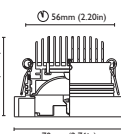

kidd

Ø 30mm, 50mm, 70mm,
90mm, 110mm
Leather-wrapped top on request

POWER LED
STD 3000°K
OPT IP65
6000°K - 2700°K
Ø 30 blue - red only

KIDD - 30
3W

KIDD - 50
4W

KIDD - 70
8W

KIDD - 90
12W

KIDD - 110
12W

jack 1

Ø 30mm, 50mm,
70mm, 90mm, 110mm

POWER LED
STD 3000°K
OPT IP65
6000°K - 2700°K - RGBW
Ø 30 blue - red only

JACK 1 - 30
1W - 3W

JACK 1 - 50
4W

JACK 1 - 70
8W

JACK 1 - 90
12W

JACK 1 - 110
12W

Ø 50mm, 70mm

POWER LED
STD 3000°K
OPT IP65
6000°K,
2700°K - RGBW

FLINT - 50
4W

FLINT - 70
12W

rondo

H 30mm, 60mm, 90mm

POWER LED
STD 3000°K
OPT IP65
6000°K, 2700°K

RONDO - 30
4W

Ø 30mm, 55mm, 75mm

POWER LED

STD Ø 30 IP65
3000°K
OPT 6000°K - 2700°K -
RGBW
Ø 30 blue - red
Ø 55mm, 75mm IP65

BLACK SAM - 30
1W - 3W

BLACK SAM - 55
4W

BLACK SAM - 75
12W

gomera ^{NEW}

25x25mm