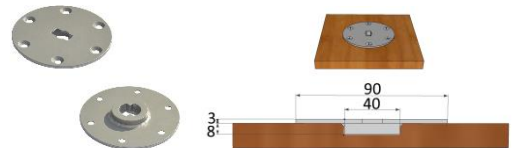

Quick Release RV

removable table pedestal by pivoting movement

pivoting & removable support

Columns aluminum & S/S 316

60 mm column & support

76mm column & support

Quick Release RV
Deck mount base
Ø 245mm, height 14mm.

Quick Release RV
Flush mount base Ø :
Flush locking center Ø 40mm, depth 8 mm

Use as seat pedestal not permitted

SPECIFICATIONS

Support	Synthetic, grey for 40 & 60mm column Aluminum, grey powder coated, for 76mm column	
Table column, diameter	Diameter 40mm, 60mm & 76mm	
Table column, material & surface	Aluminum anodized, ribbed surface	40, 60 & 76mm.
	Aluminum anodized, smooth surface	60 & 76 mm.
	STS 316, smooth surface, mirror polished	60 & 76 mm.
Base, for 60 & 76mm column	Deck mount base, steel. Grey (RAL7035) or black (RAL 9005) Flush mount base, steel, grey	