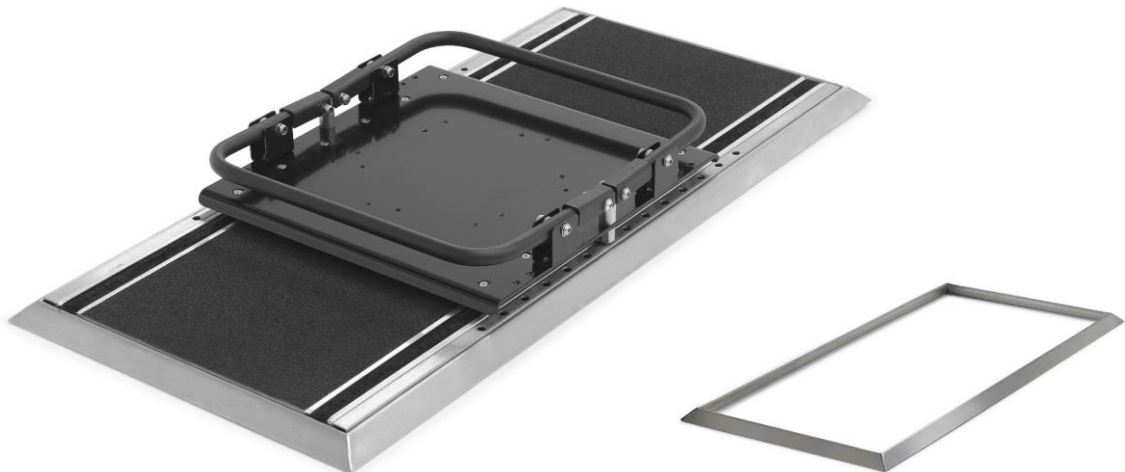

Twintrack F

Deck rail with double foot pedal

Built-in height only 26mm!!

Bulk head frame

Standard rail for built-in application.

Picture includes optional bulkhead frame for deck mount application.

Art.no. 68510 Twintrack 1010-F

SPECIFICATIONS

Standard unit	For built-in application, w/o bulkhead frame
Frame	Frame STS 316, with aluminum spacers at bottom side
Lengths	1010, 1170, 1490, 2000 or 2500mm. Specifications & article numbers available on website
Carrier	Black steel carrier with foot pedals, controlled at both sides of the seat . Template mounting depending seat pedestal.
Guiding	Carrier guided by ball bearing system, sea water resistant