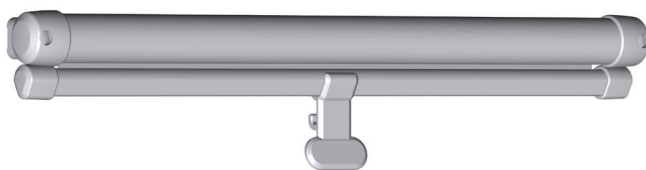

seaSHADE

Roller Large & Small

Smart, neat and practical cassette blinds for small or large hatches, windows and portlights

- Spring loaded large or small roller blind in a large or small slimline cassette
- Onboard privacy and comfort
- Cabin light and temperature control
- Reduce UV damage and glare
- Cross-bar, handle and hold-down options for convenient use and beautifully neat and tidy stowage
- Available in white or ivory
- Easy installation
- Low profile designs for both large and small

Full width crossbar with end caps for hold-down and mid-point opening

Narrow crossbar for extra compact stowage with central hold-down peg for leather pull tab or latch fitting for central handle

Narrow crossbar with internal rope pull and cleat for precise adjustment

seaSHADE

Roller Large & Small

Slimline cassette housings for large and small SEASHADE Rollers

SEASHADE Roller Large

Full width crossbar

Narrow crossbar for extra compact stowage

Cassette width = Fabric width + 53.5mm

SEASHADE Roller Small

Full width crossbar

Narrow crossbar for extra compact stowage

Cassette width = Fabric width + 45.5mm

SEASHADE Roller

Available in the following standard sizes:

| Part No. | To fit hatch | Width (X) | Drop (Y) |
|----------|--------------|-----------------|-----------------|
| 10 | Lewmar 10 | 261mm (10 1/4") | 261mm (10 1/4") |
| 20 | Lewmar 20 | 347mm (13 5/8") | 203mm (8") |
| 30 | Lewmar 30 | 457mm (18") | 327mm (12 7/8") |
| 44 | Lewmar 44 | 442mm (17 3/8") | 442mm (17 3/8") |
| 54 | Lewmar 54 | 507mm (20") | 392mm (15 3/8") |
| 60 | Lewmar 60 | 507mm (20") | 507mm (20") |
| 70 | Lewmar 70 | 627mm (24 5/8") | 627mm (24 5/8") |
| 1000 | Bomar 1000 | 273mm (10 3/8") | 273mm (10 3/8") |