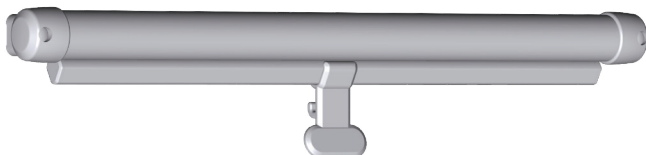

seaSHADE

Roller Large & Small

Smart, neat and practical cassette blinds for small or large hatches, windows and portlights

- Spring loaded large or small roller blind in a large or small slimline cassette
- Onboard privacy and comfort
- Cabin light and temperature control
- Reduce UV damage and glare
- Cross-bar, handle and hold-down options for convenient use and beautifully neat and tidy stowage
- Available in white or ivory
- Easy installation
- Low profile designs for both large and small

Full width crossbar with end caps for hold-down and mid-point opening

Narrow crossbar for extra compact stowage with central hold-down peg for leather pull tab or latch fitting for central handle

Narrow crossbar with internal rope pull and cleat for precise adjustment

seaSHADE

Roller Large & Small

Slimline cassette housings for large and small SEASHADE Rollers

SEASHADE Roller Large

Full width crossbar

Narrow crossbar for extra compact stowage

Cassette width = Fabric width + 53.5mm

SEASHADE Roller Small

Full width crossbar

Narrow crossbar for extra compact stowage

Cassette width = Fabric width + 45.5mm

SEASHADE Roller

Available in the following standard sizes:

| Part No. | To fit hatch | Width (X) | Drop (Y) |
|----------|--------------|-----------------|-----------------|
| 10 | Lewmar 10 | 261mm (10 1/4") | 261mm (10 1/4") |
| 20 | Lewmar 20 | 347mm (13 5/8") | 203mm (8") |
| 30 | Lewmar 30 | 457mm (18") | 327mm (12 7/8") |
| 44 | Lewmar 44 | 442mm (17 3/8") | 442mm (17 3/8") |
| 54 | Lewmar 54 | 507mm (20") | 392mm (15 3/8") |
| 60 | Lewmar 60 | 507mm (20") | 507mm (20") |
| 70 | Lewmar 70 | 627mm (24 5/8") | 627mm (24 5/8") |
| 1000 | Bomar 1000 | 273mm (10 3/8") | 273mm (10 3/8") |