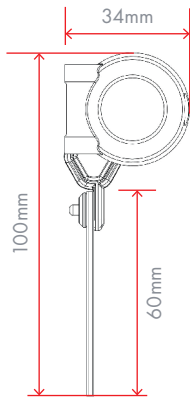

Full width crossbar with end caps for hold-down and mid-point opening

Narrow crossbar for extra compact stowage with central hold-down peg for leather pull tab or latch fitting for central handle

Narrow crossbar with internal rope pull and cleat for precise adjustment

seaSHADE

Roller Large & Small

Slimline cassette housings for large and small SEASHADE Rollers

SEASHADE Roller Large

Full width crossbar

Narrow crossbar for extra compact stowage

Cassette width = Fabric width + 53.5mm

SEASHADE Roller Small

Full width crossbar

Narrow crossbar for extra compact stowage

Cassette width = Fabric width + 45.5mm

SEASHADE Roller

Available in the following standard sizes:

| Part No. | To fit hatch | Width (X) | Drop (Y) |
|----------|--------------|-----------------|-----------------|
| 10 | Lewmar 10 | 261mm (10 1/4") | 261mm (10 1/4") |
| 20 | Lewmar 20 | 347mm (13 5/8") | 203mm (8") |
| 30 | Lewmar 30 | 457mm (18") | 327mm (12 7/8") |
| 44 | Lewmar 44 | 442mm (17 3/8") | 442mm (17 3/8") |
| 54 | Lewmar 54 | 507mm (20") | 392mm (15 3/8") |
| 60 | Lewmar 60 | 507mm (20") | 507mm (20") |
| 70 | Lewmar 70 | 627mm (24 5/8") | 627mm (24 5/8") |
| 1000 | Bomar 1000 | 273mm (10 3/8") | 273mm (10 3/8") |

Minimum and maximum dimensions:

| SEASHADE Roller Small | Width (X) | Drop (Y) |
|-----------------------|-----------|----------|
| Minimum | 125mm | 85mm |
| Maximum | 1200mm | 420m |

| SEASHADE Roller Large | Width (X) | Drop (Y) |
|-----------------------|-----------|----------|
| Minimum | 125mm | 85mm |
| Maximum | 1800mm | 1250m |