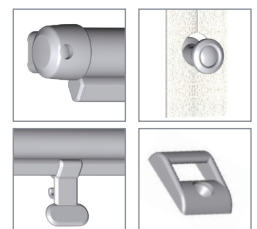

seaSHADE

Roller Large & Small

Smart, neat and practical cassette blinds for small or large hatches, windows and portlights

- Spring loaded large or small roller blind in a large or small slimline cassette
- Onboard privacy and comfort
- Cabin light and temperature control
- Reduce UV damage and glare
- Cross-bar, handle and hold-down options for convenient use and beautifully neat and tidy stowage
- Available in white or ivory
- Easy installation
- Low profile designs for both large and small

Full width crossbar with end caps for hold-down and mid-point opening

Narrow crossbar for extra compact stowage with central hold-down peg for leather pull tab or latch fitting for central handle

Narrow crossbar with internal rope pull and cleat for precise adjustment

Width and drop measurements are the fabric excluding the cassette, crossbar and handle

Hardware colour options

White

Ivory

Fabric colour options

White

Ivory