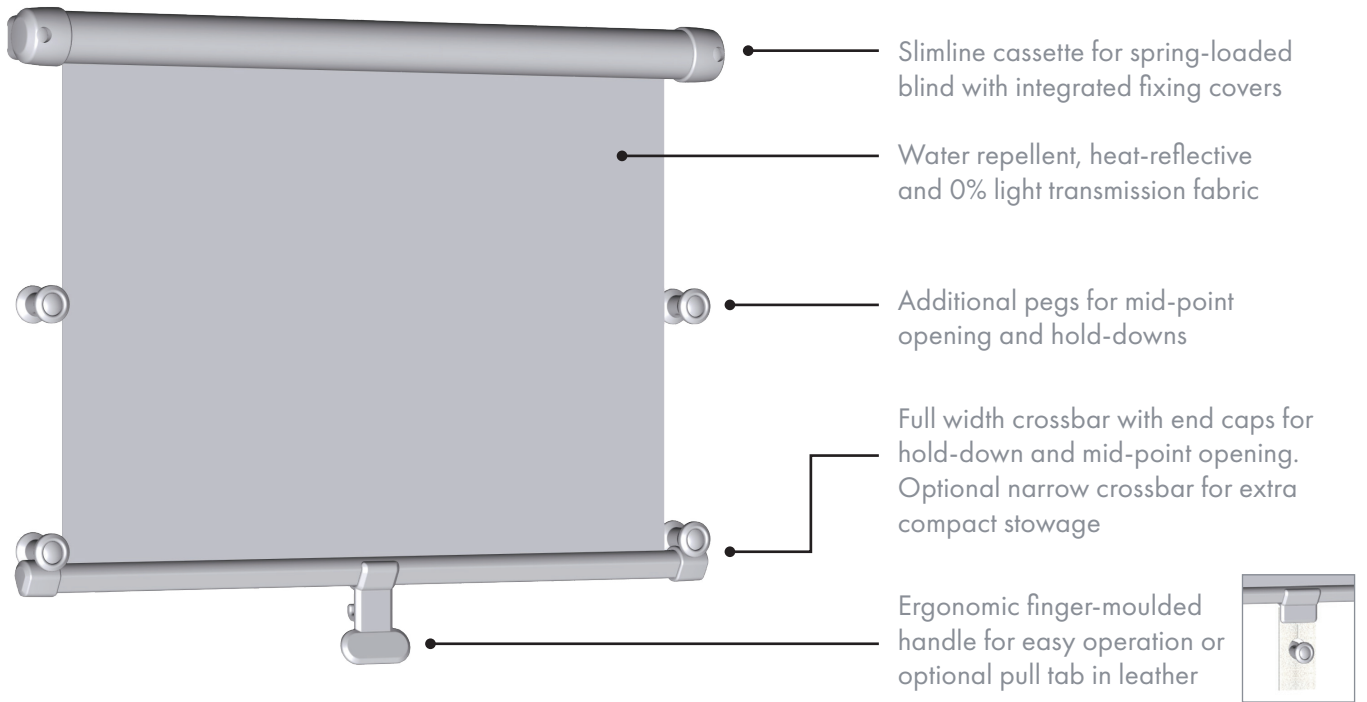

seaSHADE

Roller Large & Small

Smart, neat and practical cassette blinds for small or large hatches, windows and portlights

- Spring loaded large or small roller blind in a large or small slimline cassette
- Onboard privacy and comfort
- Cabin light and temperature control
- Reduce UV damage and glare
- Cross-bar, handle and hold-down options for convenient use and beautifully neat and tidy stowage
- Available in white or ivory
- Easy installation
- Low profile designs for both large and small

Full width crossbar with end caps for hold-down and mid-point opening

Narrow crossbar for extra compact stowage with central hold-down peg for leather pull tab or latch fitting for central handle

Narrow crossbar with internal rope pull and cleat for precise adjustment

seaSHADE

Roller Large & Small

Slimline cassette housings for large and small SEASHADE Rollers

SEASHADE Roller Large

Full width crossbar

Narrow crossbar for extra compact stowage

Cassette width = Fabric width + 53.5mm

Width and drop measurements are the fabric excluding the cassette, crossbar and handle

Hardware colour options

White

Ivory

Fabric colour options

White

Ivory