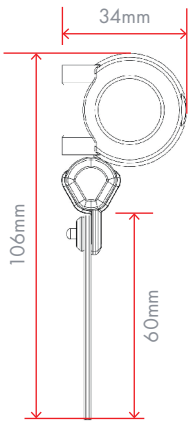

Full width crossbar with end caps for hold-down and mid-point opening

Narrow crossbar for extra compact stowage with central hold-down peg for leather pull tab or latch fitting for central handle

Narrow crossbar with internal rope pull and cleat for precise adjustment

seaSHADE

Roller Large & Small

Slimline cassette housings for large and small SEASHADE Rollers

SEASHADE Roller Large

Full width crossbar

Narrow crossbar for extra compact stowage

Cassette width = Fabric width + 53.5mm

SEASHADE Roller Small

Full width crossbar

Narrow crossbar for extra compact stowage

Cassette width = Fabric width + 45.5mm

SEASHADE Roller

Available in the following standard sizes:

| Part No. | To fit hatch | Width (X) | Drop (Y) |
|----------|--------------|-----------------|-----------------|
| 10 | Lewmar 10 | 261mm (10 1/4") | 261mm (10 1/4") |
| 20 | Lewmar 20 | 347mm (13 5/8") | 203mm (8") |
| 30 | Lewmar 30 | 457mm (18") | 327mm (12 7/8") |
| 44 | Lewmar 44 | 442mm (17 3/8") | 442mm (17 3/8") |
| 54 | Lewmar 54 | 507mm (20") | 392mm (15 3/8") |
| 60 | Lewmar 60 | 507mm (20") | 507mm (20") |
| 70 | Lewmar 70 | 627mm (24 5/8") | 627mm (24 5/8") |
| 1000 | Bomar 1000 | 273mm (10 3/8") | 273mm (10 3/8") |

Minimum and maximum dimensions:

| SEASHADE Roller Small | Width (X) | Drop (Y) |
|-----------------------|-----------|----------|
| Minimum | 125mm | 85mm |
| Maximum | 1200mm | 420m |

| SEASHADE Roller Large | Width (X) | Drop (Y) |
|-----------------------|-----------|----------|
| Minimum | 125mm | 85mm |
| Maximum | 1800mm | 1250m |