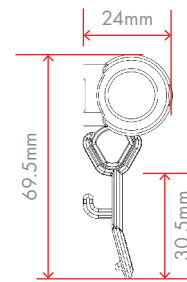

Full width crossbar with end caps for hold-down and mid-point opening

Narrow crossbar for extra compact stowage with central hold-down peg for leather pull tab or latch fitting for central handle

Narrow crossbar with internal rope pull and cleat for precise adjustment

seaSHADE

Roller Large & Small

Slimline cassette housings for large and small SEASHADE Rollers

SEASHADE Roller Large

Full width crossbar

Narrow crossbar for extra compact stowage

Cassette width = Fabric width + 53.5mm

SEASHADE Roller Small

Full width crossbar

Narrow crossbar for extra compact stowage

Cassette width = Fabric width + 45.5mm

SEASHADE Roller

Available in the following standard sizes:

| Part No. | To fit hatch | Width (X) | Drop (Y) |
|----------|--------------|-----------------|-----------------|
| 10 | Lewmar 10 | 261mm (10 1/4") | 261mm (10 1/4") |
| 20 | Lewmar 20 | 347mm (13 5/8") | 203mm (8") |
| 30 | Lewmar 30 | 457mm (18") | 327mm (12 7/8") |
| 44 | Lewmar 44 | 442mm (17 3/8") | 442mm (17 3/8") |
| 54 | Lewmar 54 | 507mm (20") | 392mm (15 3/8") |
| 60 | Lewmar 60 | 507mm (20") | 507mm (20") |
| 70 | Lewmar 70 | 627mm (24 5/8") | 627mm (24 5/8") |
| 1000 | Bomar 1000 | 273mm (10 3/8") | 273mm (10 3/8") |

Minimum and maximum dimensions:

| SEASHADE Roller Small | Width (X) | Drop (Y) |
|-----------------------|-----------|----------|
| Minimum | 125mm | 85mm |
| Maximum | 1200mm | 420m |

| SEASHADE Roller Large | Width (X) | Drop (Y) |
|-----------------------|-----------|----------|
| Minimum | 125mm | 85mm |
| Maximum | 1800mm | 1250m |