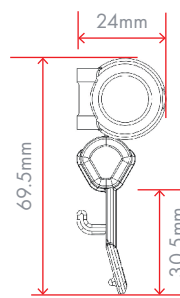

Full width crossbar with end caps for hold-down and mid-point opening

Narrow crossbar for extra compact stowage with central hold-down peg for leather pull tab or latch fitting for central handle

Narrow crossbar with internal rope pull and cleat for precise adjustment

seaSHADE

Roller Large & Small

Slimline cassette housings for large and small SEASHADE Rollers

SEASHADE Roller Large

Full width crossbar

Narrow crossbar for extra compact stowage

Cassette width = Fabric width + 53.5mm

SEASHADE Roller Small

Full width crossbar

Narrow crossbar for extra compact stowage

Cassette width = Fabric width + 45.5mm

SEASHADE Roller

Available in the following standard sizes:

| Part No. | To fit hatch | Width (X) | Drop (Y) |
|----------|--------------|-----------------|-----------------|
| 10 | Lewmar 10 | 261mm (10 1/4") | 261mm (10 1/4") |
| 20 | Lewmar 20 | 347mm (13 5/8") | 203mm (8") |
| 30 | Lewmar 30 | 457mm (18") | 327mm (12 7/8") |
| 44 | Lewmar 44 | 442mm (17 3/8") | 442mm (17 3/8") |
| 54 | Lewmar 54 | 507mm (20") | 392mm (15 3/8") |
| 60 | Lewmar 60 | 507mm (20") | 507mm (20") |
| 70 | Lewmar 70 | 627mm (24 5/8") | 627mm (24 5/8") |
| 1000 | Bomar 1000 | 273mm (10 3/8") | 273mm (10 3/8") |

Minimum and maximum dimensions:

| SEASHADE Roller Small | Width (X) | Drop (Y) |
|-----------------------|-----------|----------|
| Minimum | 125mm | 85mm |
| Maximum | 1200mm | 420m |

| SEASHADE Roller Large | Width (X) | Drop (Y) |
|-----------------------|-----------|----------|
| Minimum | 125mm | 85mm |
| Maximum | 1800mm | 1250m |