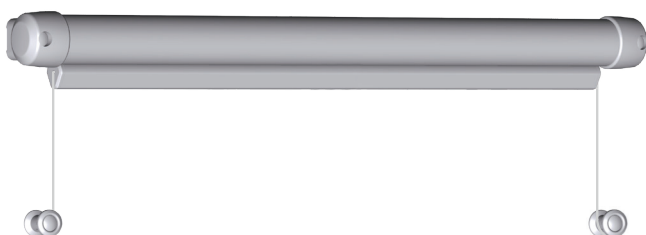

seaSHADE

Roller Large & Small

Smart, neat and practical cassette blinds for small or large hatches, windows and portlights

- Spring loaded large or small roller blind in a large or small slimline cassette
- Onboard privacy and comfort
- Cabin light and temperature control
- Reduce UV damage and glare
- Cross-bar, handle and hold-down options for convenient use and beautifully neat and tidy stowage
- Available in white or ivory
- Easy installation
- Low profile designs for both large and small

Full width crossbar with end caps for hold-down and mid-point opening

Narrow crossbar for extra compact stowage with central hold-down peg for leather pull tab or latch fitting for central handle

Narrow crossbar with internal rope pull and cleat for precise adjustment

seaSHADE

Roller Large & Small

Slimline cassette housings for large and small SEASHADE Rollers

SEASHADE Roller Large

Full width crossbar

Narrow crossbar for extra compact stowage

Cassette width = Fabric width + 53.5mm

SEASHADE Roller Small

Full width crossbar

Narrow crossbar for extra compact stowage

Cassette width = Fabric width + 45.5mm

SEASHADE Roller

Available in the following standard sizes:

| Part No. | To fit hatch | Width (X) | Drop (Y) |
|----------|--------------|-----------------|-----------------|
| 10 | Lewmar 10 | 261mm (10 1/4") | 261mm (10 1/4") |
| 20 | Lewmar 20 | 347mm (13 5/8") | 203mm (8") |
| 30 | Lewmar 30 | 457mm (18") | 327mm (12 7/8") |
| 44 | Lewmar 44 | 442mm (17 3/8") | 442mm (17 3/8") |
| 54 | Lewmar 54 | 507mm (20") | 392mm (15 3/8") |
| 60 | Lewmar 60 | 507mm (20") | 507mm (20") |
| 70 | Lewmar 70 | 627mm (24 5/8") | 627mm (24 5/8") |
| 1000 | Bomar 1000 | 273mm (10 3/8") | 273mm (10 3/8") |