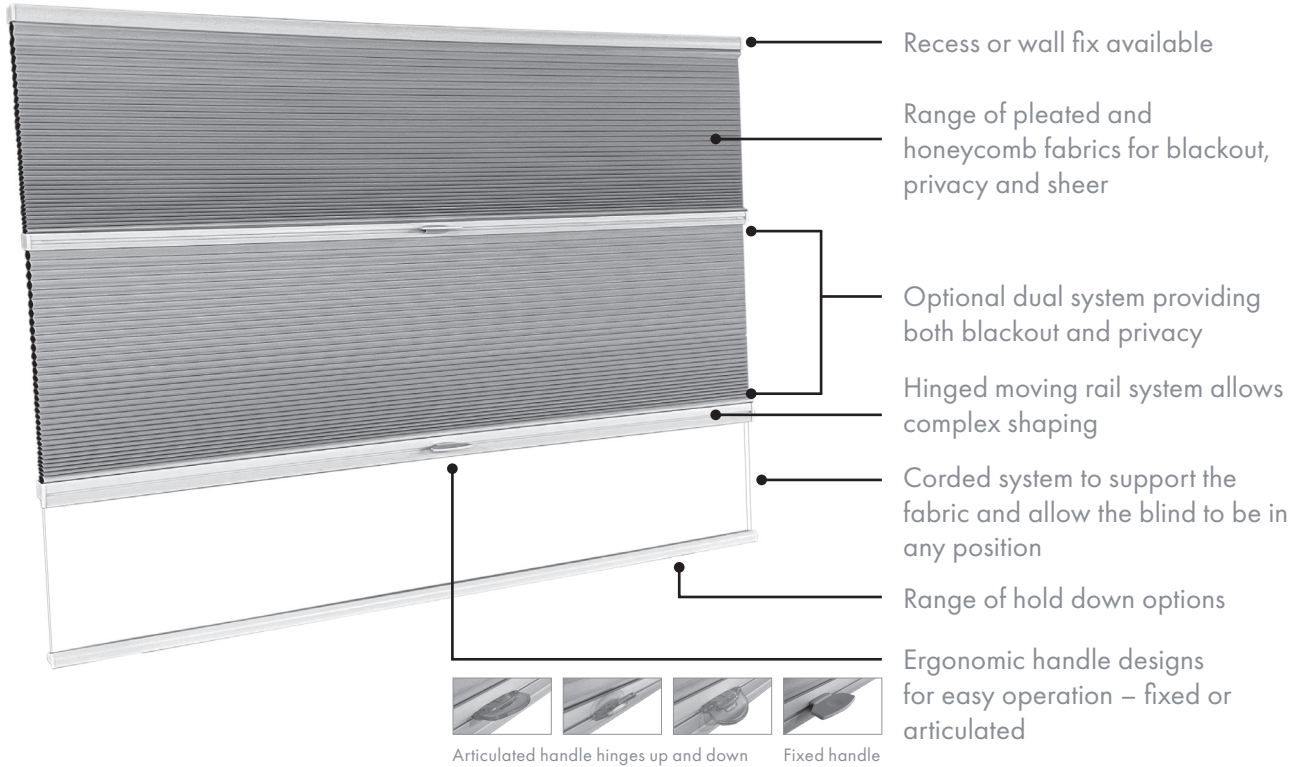

seaPLEAT

Powered & Manual

Elegant and versatile pleated blinds to fit windows of any shape or incline

- Uniquely flexible blinds
- Any simple or complex shape
- Ideal for inclined windows
- Multiple fabrics in one blind for day or night use
- Discreet low profile hardware
- Cabin light and temperature control
- Articulating, fixed or fabric handle

seaPLEAT

Powered & Manual

SEAPLEAT shape range:

Drawings are illustrative only.

SEAPLEAT Fabric options

Pleat type	Light transmission	Colours
Plissé	Sheer	
Plissé	Privacy	
Plissé	Blackout	
Honeycomb ¹	Sheer	
Honeycomb ¹	Blackout	

¹ Honeycomb fabric is not available with hinged bottom rail

Fabric colour key

Minimum and maximum dimensions²

	Powered		Manual	
	Width (X)	Drop (Y)	Width (X)	Drop (Y)
Minimum	306mm	100mm	106mm	100mm
Maximum	4400mm	3500mm	4400mm	3500mm

² Subject to fabric type which may need joining

Hardware colour options