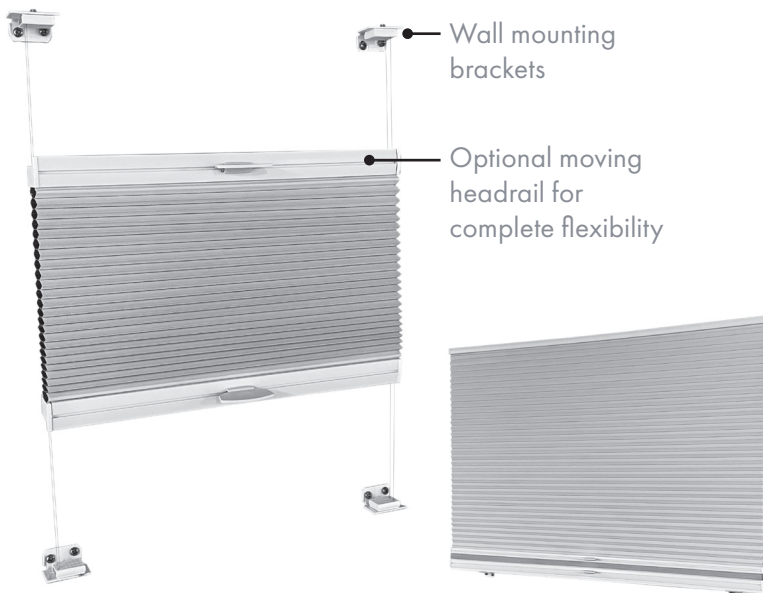

seaPLEAT

Powered & Manual

Elegant and versatile pleated blinds to fit windows of any shape or incline

- Uniquely flexible blinds
- Any simple or complex shape
- Ideal for inclined windows
- Multiple fabrics in one blind for day or night use
- Discreet low profile hardware
- Cabin light and temperature control
- Articulating, fixed or fabric handle

seaPLEAT

Powered & Manual

SEAPLEAT shape range:

Drawings are illustrative only.

SEAPLEAT Fabric options

Pleat type	Light transmission	Colours
Plissé	Sheer	
Plissé	Privacy	
Plissé	Blackout	
Honeycomb ¹	Sheer	
Honeycomb ¹	Blackout	

¹ Honeycomb fabric is not available with hinged bottom rail

Fabric colour key

Minimum and maximum dimensions²

	Powered		Manual	
	Width (X)	Drop (Y)	Width (X)	Drop (Y)
Minimum	306mm	100mm	106mm	100mm
Maximum	4400mm	3500mm	4400mm	3500mm