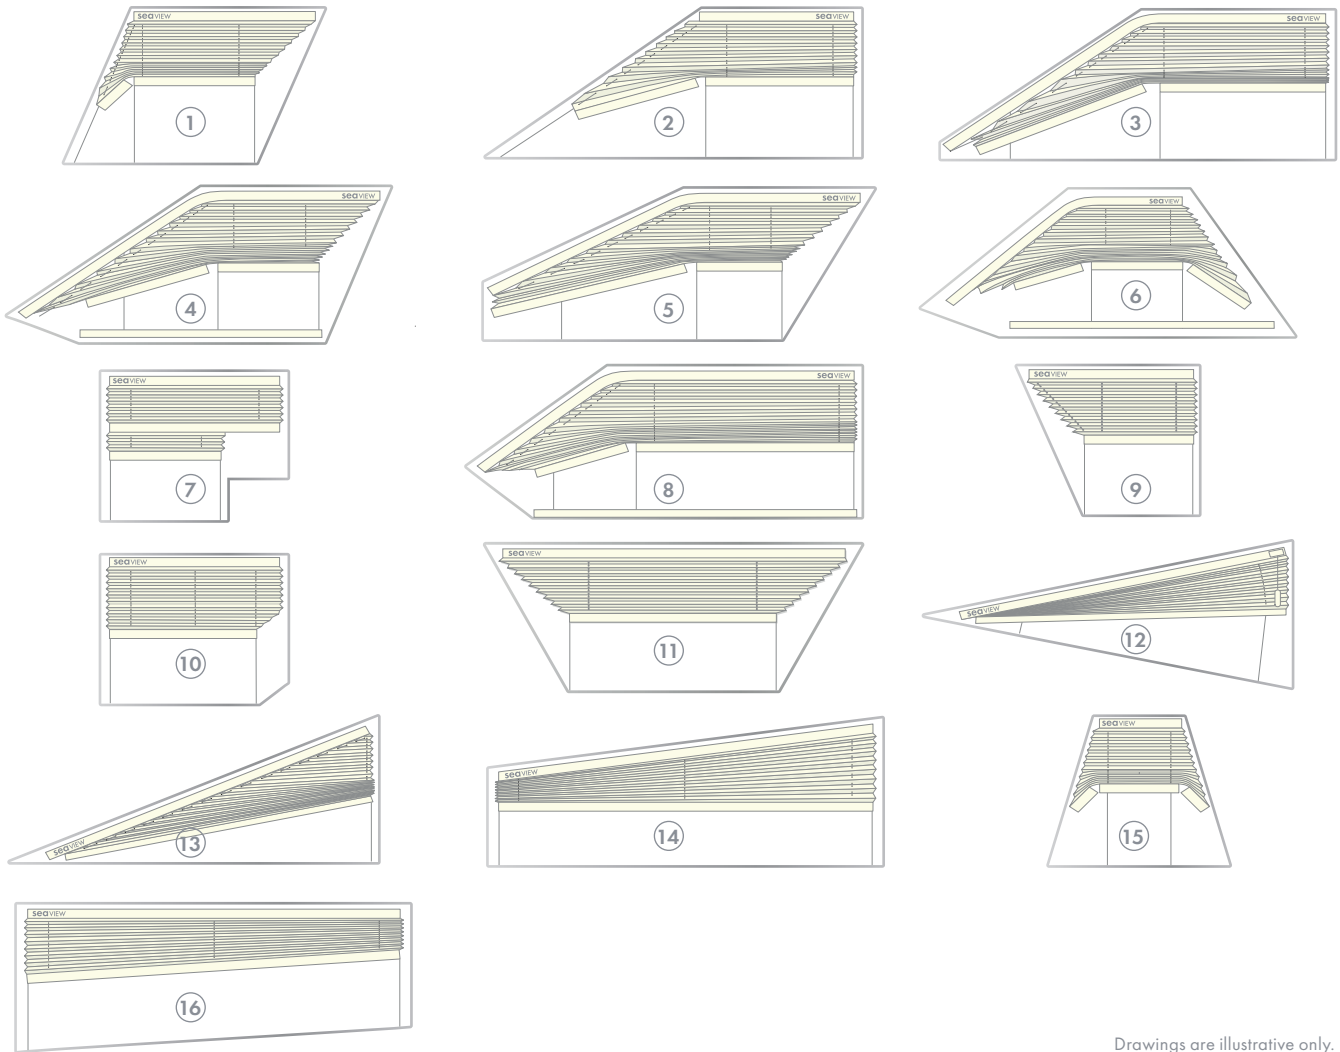

seaPLEAT

Powered & Manual

Elegant and versatile pleated blinds to fit windows of any shape or incline

- Uniquely flexible blinds
- Any simple or complex shape
- Ideal for inclined windows
- Multiple fabrics in one blind for day or night use
- Discreet low profile hardware
- Cabin light and temperature control
- Articulating, fixed or fabric handle

seaPLEAT

Powered & Manual

SEAPLEAT shape range:

Drawings are illustrative only.

SEAPLEAT Fabric options

Pleat type	Light transmission	Colours
Plissé	Sheer	
Plissé	Privacy	
Plissé	Blackout	
Honeycomb ¹	Sheer	
Honeycomb ¹	Blackout	

¹ Honeycomb fabric is not available with hinged bottom rail

Fabric colour key

Minimum and maximum dimensions²

	Powered		Manual	
	Width (X)	Drop (Y)	Width (X)	Drop (Y)
Minimum	306mm	100mm	106mm	100mm
Maximum	4400mm	3500mm	4400mm	3500mm