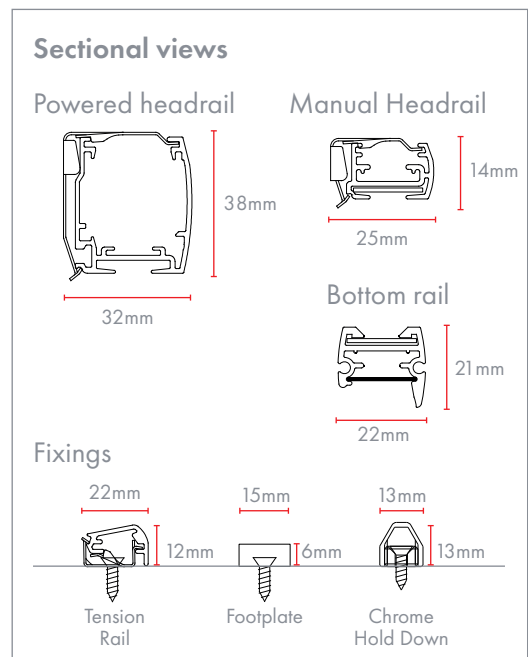

seaPLEAT

Powered & Manual

SEAPLEAT shape range:

Drawings are illustrative only.

SEAPLEAT Fabric options

Pleat type	Light transmission	Colours
Plissé	Sheer	
Plissé	Privacy	
Plissé	Blackout	
Honeycomb ¹	Sheer	
Honeycomb ¹	Blackout	

¹ Honeycomb fabric is not available with hinged bottom rail

Fabric colour key

Minimum and maximum dimensions²

	Powered		Manual	
	Width (X)	Drop (Y)	Width (X)	Drop (Y)
Minimum	306mm	100mm	106mm	100mm
Maximum	4400mm	3500mm	4400mm	3500mm

² Subject to fabric type which may need joining

Hardware colour options