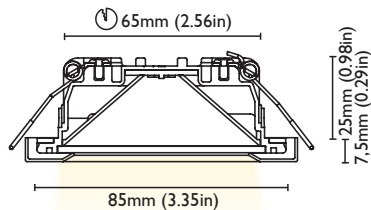

FINISHES

POLISHED S.STEEL
BRUSHED S.STEEL
WHITE S.STEEL

CUT OUT 54 mm (2.13in)

FRAME 75 mm (2.95in)

DEPTH 12 mm (0.47in)

REFLECTOR ADJUSTABILITY NO

ELECTRICAL PROPERTIES

POWER 4W

COLOUR	3000K	BEAM	90°
CRI	>80		
LUMEN OUTPUT	460 lm		
LIGHTNESS 1mt	212 lx		
LIGHTNESS 2mt	53 lx		
LIGHTNESS 3mt	24 lx		

FINISHES

POLISHED S.STEEL
BRUSHED S.STEEL
WHITE S.STEEL

MECHANICAL PROPERTIES

IP RATE IP66

FIXTURE FIXED DOWNLIGHT
FOR EXTERIOR/INTERIOR

FRAME AISI 316L

HEATSINK SPECIAL COMPOUND

SCREEN OPAL

MOUNTING SYSTEM SPRINGS

CUT OUT 65 mm (2.56in)

FRAME 85 mm (3.35in)

DEPTH 25 mm (0.98in)

FRAME 95 mm (3.74in)

DEPTH 36 mm (1.42in)

REFLECTOR ADJUSTABILITY NO