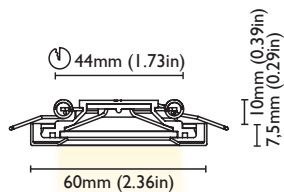

FINISHES

POLISHED S.STEEL
BRUSHED S.STEEL
WHITE S.STEEL

CUT OUT	44 mm (1.73in)
FRAME	60 mm (2.36in)
DEPTH	10 mm (0.39in)
REFLECTOR ADJUSTABILITY	NO

ELECTRICAL PROPERTIES

POWER 2W

SUPPLY COSTANT VOLTAGE 8-32 VDC
(DRIVER ON BOARD)

FINISHES

POLISHED S.STEEL
BRUSHED S.STEEL
WHITE S.STEEL

CUT OUT 54 mm (2.13in)

FRAME 75 mm (2.95in)

DEPTH 12 mm (0.47in)

REFLECTOR ADJUSTABILITY NO

ELECTRICAL PROPERTIES

POWER 4W

FRAME 95 mm (3.74in)

DEPTH 36 mm (1.42in)

REFLECTOR ADJUSTABILITY NO