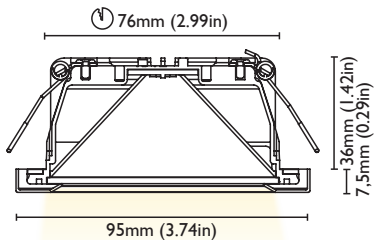

FINISHES

POLISHED S.STEEL
BRUSHED S.STEEL
WHITE S.STEEL

CUT OUT 54 mm (2.13in)

FRAME 75 mm (2.95in)

DEPTH 12 mm (0.47in)

REFLECTOR ADJUSTABILITY NO

ELECTRICAL PROPERTIES

POWER 4W

MECHANICAL PROPERTIES

IP RATE IP66

FIXTURE FIXED DOWNLIGHT
FOR EXTERIOR/INTERIOR

FRAME AISI 316L

HEATSINK SPECIAL COMPOUND

SCREEN OPAL

MOUNTING SYSTEM SPRINGS

CUT OUT 76 mm (2.99in)

FRAME 95 mm (3.74in)

DEPTH 36 mm (1.42in)

REFLECTOR ADJUSTABILITY NO