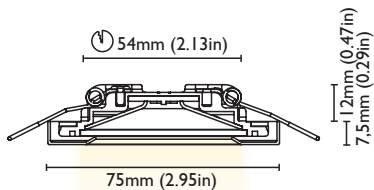

FINISHES

POLISHED S.STEEL
BRUSHED S.STEEL
WHITE S.STEEL

CUT OUT	44 mm (1.73in)
FRAME	60 mm (2.36in)
DEPTH	10 mm (0.39in)
REFLECTOR ADJUSTABILITY	NO

ELECTRICAL PROPERTIES

POWER 2W

SUPPLY COSTANT VOLTAGE 8-32 VDC
(DRIVER ON BOARD)

FINISHES

POLISHED S.STEEL
BRUSHED S.STEEL
WHITE S.STEEL

CUT OUT 54 mm (2.13in)

FRAME 75 mm (2.95in)

DEPTH 12 mm (0.47in)

REFLECTOR ADJUSTABILITY NO

ELECTRICAL PROPERTIES

POWER 4W

FRAME 95 mm (3.74in)

DEPTH 36 mm (1.42in)

REFLECTOR ADJUSTABILITY NO