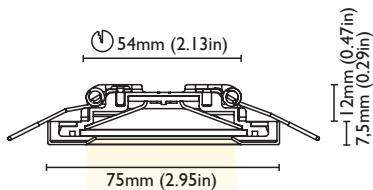

FINISHES

POLISHED S.STEEL
BRUSHED S.STEEL
WHITE S.STEEL

CUT OUT	44 mm (1.73in)
FRAME	60 mm (2.36in)
DEPTH	10 mm (0.39in)
REFLECTOR ADJUSTABILITY	NO

ELECTRICAL PROPERTIES

POWER 2W

SUPPLY COSTANT VOLTAGE 8-32 VDC
(DRIVER ON BOARD)

LUMEN OUTPUT 100 lm

FINISHES

POLISHED S.STEEL

BRUSHED S.STEEL

WHITE S.STEEL

CUT OUT 54 mm (2.13in)

FRAME 75 mm (2.95in)

DEPTH 12mm (0.47in)

WHITE S.STEEL

CUT OUT 65 mm (2.56in)

FRAME 85 mm (3.35in)

DEPTH 25mm (0.98in)

**REFLECTOR
ADJUSTABILITY** NO

ELECTRICAL PROPERTIES

POWER 6W

SUPPLY COSTANT VOLTAGE 8-32 VDC
(DRIVER ON BOARD)