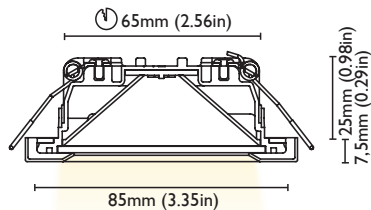

WHITE S.STEEL

CUT OUT 65 mm (2.56in)

FRAME 85 mm (3.35in)

DEPTH 25mm (0.98in)

**REFLECTOR
ADJUSTABILITY** NO

ELECTRICAL PROPERTIES

POWER 6W

SUPPLY COSTANT VOLTAGE 8-32 VDC
(DRIVER ON BOARD)