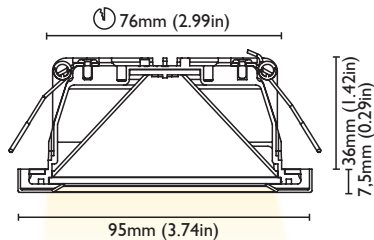

WHITE S.STEEL

CUT OUT 65 mm (2.56in)

FRAME 85 mm (3.35in)

DEPTH 25mm (0.98in)

**REFLECTOR
ADJUSTABILITY** NO

ELECTRICAL PROPERTIES

POWER 6W

SUPPLY COSTANT VOLTAGE 8-32 VDC
(DRIVER ON BOARD)

FIXTURE FIXED DOWNLIGHT
FOR EXTERIOR/INTERIOR

FRAME AISI 316L

HEATSINK SPECIAL COMPOUND

SCREEN OPAL

MOUNTING SYSTEM SPRINGS

CUT OUT 76 mm (2.99in)

FRAME 95 mm (3.74in)

DEPTH 36mm (1.42in)