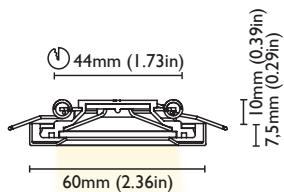

FINISHES

POLISHED S.STEEL
BRUSHED S.STEEL
WHITE S.STEEL

CUT OUT	44 mm (1.73in)
FRAME	60 mm (2.36in)
DEPTH	10 mm (0.39in)
REFLECTOR ADJUSTABILITY	NO

ELECTRICAL PROPERTIES

POWER 2W

SUPPLY COSTANT VOLTAGE 8-32 VDC
(DRIVER ON BOARD)

LUMEN OUTPUT 100 lm

FINISHES

POLISHED S.STEEL

BRUSHED S.STEEL

WHITE S.STEEL

CUT OUT 54 mm (2.13in)

FRAME 75 mm (2.95in)

DEPTH 12mm (0.47in)

WHITE S.STEEL

CUT OUT 65 mm (2.56in)

FRAME 85 mm (3.35in)

DEPTH 25mm (0.98in)

**REFLECTOR
ADJUSTABILITY** NO

ELECTRICAL PROPERTIES

POWER 6W

SUPPLY COSTANT VOLTAGE 8-32 VDC
(DRIVER ON BOARD)