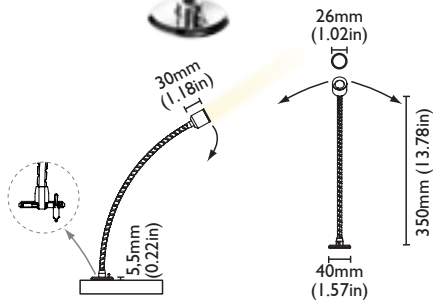

ELECTRICAL PROPERTIES

POWER 1,5W

SUPPLY COSTANT VOLTAGE 8-32 VDC
(DRIVER ON BOARD)

PROTECTION FUSE - POLARITY REVERSE
SPIKE FILTER

DIMMABLE YES

LIGHT SOURCE OSRAM POWER LED

LED COLOUR 3000K, RED

COLOUR	3000K	BEAM	25°
CRI	>80		
LUMEN OUTPUT	140 lm		
LIGHTNESS 1mt	331 lx		
LIGHTNESS 2mt	83 lx		
LIGHTNESS 3mt	37 lx		

FINISHES
POLISHED CHROME

bcm
BENEDETTI LIGHTING

VENTURA

2184/K1.5W-I

MECHANICAL PROPERTIES

IP RATE IP40

FIXTURE READING LIGHT

BODY BRASS

SCREEN LENS

MOUNTING SYSTEM SCREWS

BASE DIAMETER 40 mm (1.18in)

REFLECTOR WIDTH 26 mm (1.02in)

FLEXIBLE LENGTH 350 mm (13.78in)

REFLECTOR ADJUSTABILITY YES