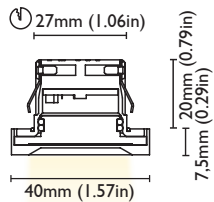

MOUNTING SYSTEM SPRINGS OR SCREWS

COLOUR 3000K

CRI >80

LUMEN OUTPUT 60 lm

FINISHES

POLISHED S.STEEL

BRUSHED S.STEEL

WHITE S.STEEL

CUT OUT 27 mm (1.06in)

FRAME 40 mm (1.57in)

DEPTH 20 mm (0.79in)

REFLECTOR ADJUSTABILITY NO