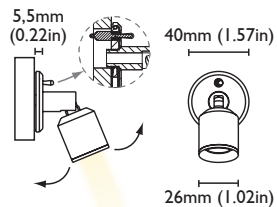

## MECHANICAL PROPERTIES

IP RATE	IP40
FIXTURE	READING LIGHT
BODY	BRASS
SCREEN	LENS
MOUNTING SYSTEM	SCREWS

COLOUR	3000K	BEAM	25°
CRI	>80		
LUMEN OUTPUT	140 lm		
LIGHTNESS 1mt	331 lx		
LIGHTNESS 2mt	83 lx		
LIGHTNESS 3mt	37 lx		

FINISHES  
POLISHED CHROME

BASE DIAMETER	40 mm (1.57in)
REFLECTOR WIDTH	26 mm (1.02in)
TOTAL PROTRUSION	62 mm (2.44in)
REFLECTOR ADJUSTABILITY	YES