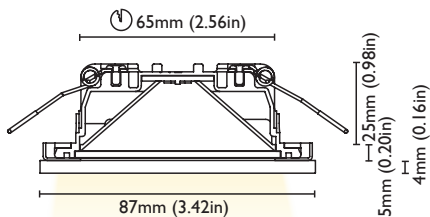

COLOUR	3000K	BEAM	90°
CRI	>80		
LUMEN OUTPUT	215 lm		
LIGHTNESS 1mt	99 lx		
LIGHTNESS 2mt	25 lx		
LIGHTNESS 3mt	11 lx		

FINISHES
WHITE S.STEEL

CUT OUT 54 mm (2.13in)

FRAME 77 mm (3.03in)

DEPTH 12 mm (0.47in)

TOP SATIN GLASS

MOUNTING SYSTEM SPRINGS

COLOUR	3000K	BEAM	90°
CRI	>80		
LUMEN OUTPUT	415 lm		
LIGHTNESS 1mt	192 lx		
LIGHTNESS 2mt	48 lx		
LIGHTNESS 3mt	21 lx		

FINISHES
WHITE S.STEEL

CUT OUT 65 mm (2.56in)

FRAME 87 mm (3.42in)

DEPTH 25 mm (0.98in)

REFLECTOR ADJUSTABILITY NO