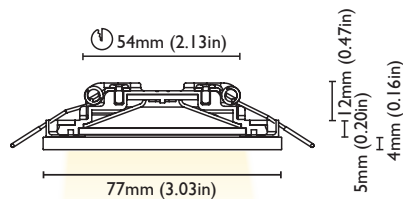

ASPEN A77S
3418/K2W-A77S

MECHANICAL PROPERTIES

IP RATE IP66

FIXTURE FIXED DOWNLIGHT
FOR EXTERIOR/INTERIOR

FRAME AISI 316L

HEATSINK SPECIAL COMPOUND

TOP SATIN GLASS

MOUNTING SYSTEM SPRINGS

COLOUR	3000K	BEAM	90°
CRI	>80		
LUMEN OUTPUT	215 lm		
LIGHTNESS 1mt	99 lx		
LIGHTNESS 2mt	25 lx		
LIGHTNESS 3mt	11 lx		

FINISHES
WHITE S.STEEL

CUT OUT 54 mm (2.13in)

FRAME 77 mm (3.03in)

DEPTH 12 mm (0.47in)

FRAME 87 mm (3.42in)

DEPTH 25 mm (0.98in)

REFLECTOR ADJUSTABILITY NO