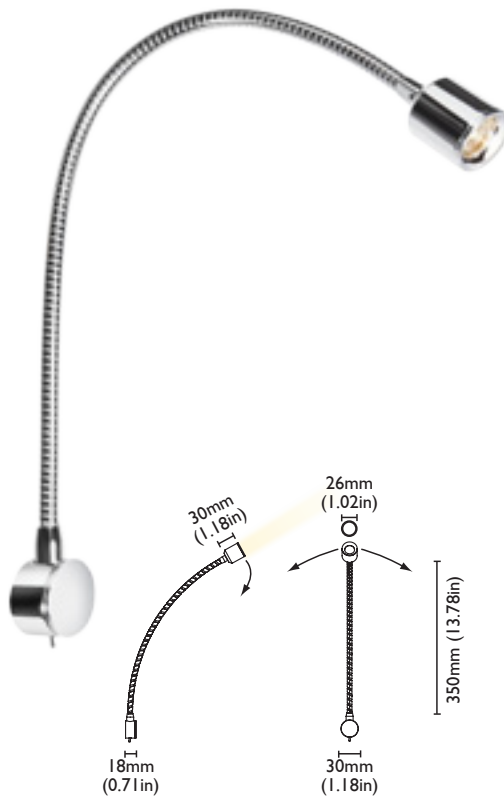

ELECTRICAL PROPERTIES

POWER	1,5W
SUPPLY	COSTANT VOLTAGE 8-32 VDC (DRIVER ON BOARD)
PROTECTION	FUSE - POLARITY REVERSE SPIKE FILTER
DIMMABLE	YES
LIGHT SOURCE	OSRAM POWER LED
LED COLOUR	3000K, RED

COLOUR	3000K	BEAM	25°
CRI	>80		
LUMEN OUTPUT	140 lm		
LIGHTNESS 1mt	331 lx		
LIGHTNESS 2mt	83 lx		
LIGHTNESS 3mt	37 lx		

FINISHES
POLISHED CHROME

bcm
BENEDETTI LIGHTING

CATALINA

2182/K1.5W-I

MECHANICAL PROPERTIES

IP RATE	IP40
FIXTURE	READING LIGHT
BODY	BRASS
SCREEN	LENS
MOUNTING SYSTEM	SCREWS

BASE DIAMETER	30 mm (1.18in)
REFLECTOR WIDTH	26 mm (1.02in)
FLEXIBLE LENGTH	350 mm (13.78in)
REFLECTOR ADJUSTABILITY	YES