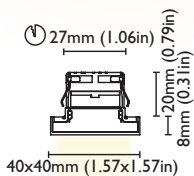

## MECHANICAL PROPERTIES

IP RATE	IP66
FIXTURE	FIXED COURTESY LIGHT FOR EXTERIOR/INTERIOR
FRAME	AISI 316L
HEATSINK	SPECIAL COMPOUND
SCREEN	CLEAR
MOUNTING SYSTEM	SPRINGS OR SCREWS

CUT OUT	27 mm (1.06in)
FRAME	40x40 mm (1,57x1,57in)
DEPTH	20 mm (0,79in)
REFLECTOR ADJUSTABILITY	NO