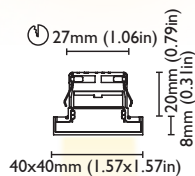

## MECHANICAL PROPERTIES

IP RATE	IP66
FIXTURE	FIXED COURTESY LIGHT FOR EXTERIOR/INTERIOR
FRAME	AISI 316L
HEATSINK	SPECIAL COMPOUND
SCREEN	CLEAR
MOUNTING SYSTEM	SPRINGS OR SCREWS

CUT OUT	27 mm (1.06in)
FRAME	40x40 mm (1,57x1,57in)
DEPTH	20 mm (0,79in)
REFLECTOR ADJUSTABILITY	NO