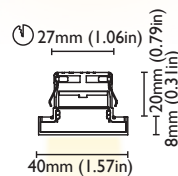

FLORIDA 1L - 2L

3420/K1.5W-1L40
3420/K1.5W-2L40

COLOUR	3000K
CRI	>80

FINISHES

POLISHED S.STEEL
BRUSHED S.STEEL
WHITE S.STEEL

MECHANICAL PROPERTIES

IP RATE	IP66
FIXTURE	FIXED COURTESY LIGHT FOR EXTERIOR/INTERIOR
FRAME	AISI 316L
HEATSINK	SPECIAL COMPOUND
SCREEN	CLEAR
MOUNTING SYSTEM	SPRINGS OR SCREWS

CUT OUT	27 mm (1.06in)
FRAME	40 mm (1,57in)
DEPTH	20 mm (0,79in)
REFLECTOR ADJUSTABILITY	NO