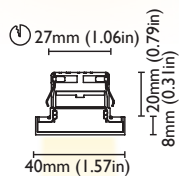

FLORIDA 1L - 2L

3420/K1.5W-1L40
3420/K1.5W-2L40

COLOUR	3000K
CRI	>80

FINISHES

POLISHED S.STEEL
BRUSHED S.STEEL
WHITE S.STEEL

MECHANICAL PROPERTIES

IP RATE	IP66
FIXTURE	FIXED COURTESY LIGHT FOR EXTERIOR/INTERIOR
FRAME	AISI 316L
HEATSINK	SPECIAL COMPOUND
SCREEN	CLEAR
MOUNTING SYSTEM	SPRINGS OR SCREWS

CUT OUT	27 mm (1.06in)
FRAME	40 mm (1,57in)
DEPTH	20 mm (0,79in)
REFLECTOR ADJUSTABILITY	NO