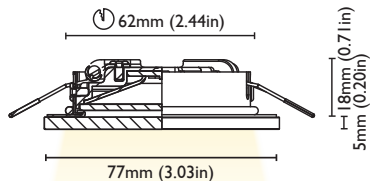

MOUNTING SYSTEM SPRINGS

COLOUR	3000K	BEAM	90°
CRI	>80		
LUMEN OUTPUT	215 lm		
LIGHTNESS 1mt	99 lx		
LIGHTNESS 2mt	25 lx		
LIGHTNESS 3mt	11 lx		

FINISHES
WHITE S.STEEL

CUT OUT 62mm (2.44in)

FRAME 77 mm (3.03in)

DEPTH 18mm (0.71in)

REFLECTOR ADJUSTABILITY NO

ELECTRICAL PROPERTIES

POWER 4W

SUPPLY COSTANT VOLTAGE 8-32 VDC
(DRIVER ON BOARD)

PROTECTION FUSE - POLARITY REVERSE
SPIKE FILTER

DIMMABLE YES

LIGHT SOURCE OSRAM POWER LED

CUT OUT 73mm (2.87in)

FRAME 87 mm (3.42in)

DEPTH 31 mm (1.22in)

REFLECTOR ADJUSTABILITY NO