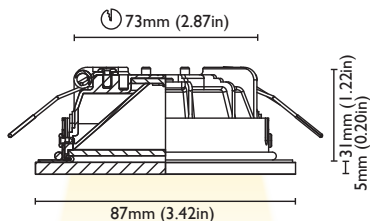

MOUNTING SYSTEM SPRINGS

COLOUR	3000K	BEAM	90°
CRI	>80		
LUMEN OUTPUT	215 lm		
LIGHTNESS 1mt	99 lx		
LIGHTNESS 2mt	25 lx		
LIGHTNESS 3mt	11 lx		

FINISHES
WHITE S.STEEL

CUT OUT 62mm (2.44in)

FRAME 77 mm (3.03in)

DEPTH 18mm (0.71in)

REFLECTOR ADJUSTABILITY NO

ELECTRICAL PROPERTIES

POWER 4W

SUPPLY COSTANT VOLTAGE 8-32 VDC
(DRIVER ON BOARD)

PROTECTION FUSE - POLARITY REVERSE
SPIKE FILTER

DIMMABLE YES

LIGHT SOURCE OSRAM POWER LED

CUT OUT 73mm (2.87in)

FRAME 87 mm (3.42in)

DEPTH 31 mm (1.22in)

REFLECTOR ADJUSTABILITY NO