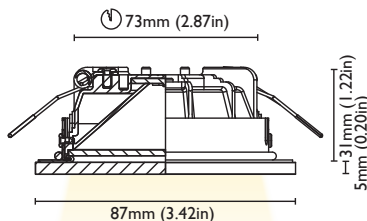

FRAME 77 mm (3.03in)

DEPTH 18mm (0.71 in)

REFLECTOR ADJUSTABILITY NO

ELECTRICAL PROPERTIES

POWER 4W

SUPPLY COSTANT VOLTAGE 8-32 VDC
(DRIVER ON BOARD)

PROTECTION FUSE - POLARITY REVERSE
SPIKE FILTER

DIMMABLE YES

FRAME AISI 316L

HEATSINK SPECIAL COMPOUND

TOP POLISHED GLASS

MOUNTING SYSTEM SPRINGS

COLOUR	3000K	BEAM	90°
CRI	>80		
LUMEN OUTPUT	460 lm		
LIGHTNESS 1mt	212 lx		
LIGHTNESS 2mt	53 lx		
LIGHTNESS 3mt	24 lx		

FINISHES

POLISHED S.STEEL
BRUSHED S.STEEL
WHITE S.STEEL

CUT OUT 73mm (2.87in)

FRAME 87 mm (3.42in)

DEPTH 31 mm (1.22in)

REFLECTOR ADJUSTABILITY NO