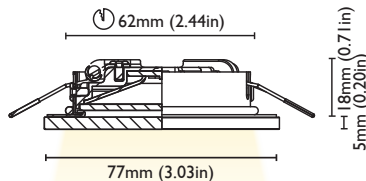

MOUNTING SYSTEM SPRINGS

COLOUR	3000K	BEAM	90°
CRI	>80		
LUMEN OUTPUT	240 lm		
LIGHTNESS 1mt	111 lx		
LIGHTNESS 2mt	28 lx		
LIGHTNESS 3mt	12 lx		

FINISHES

POLISHED S.STEEL
BRUSHED S.STEEL
WHITE S.STEEL

CUT OUT 62mm (2.44in)

FRAME 77 mm (3.03in)

DEPTH 18mm (0.71 in)

REFLECTOR ADJUSTABILITY NO

ELECTRICAL PROPERTIES

POWER 4W

SUPPLY COSTANT VOLTAGE 8-32 VDC
(DRIVER ON BOARD)

PROTECTION FUSE - POLARITY REVERSE
SPIKE FILTER

DIMMABLE YES

FINISHES

POLISHED S.STEEL
BRUSHED S.STEEL
WHITE S.STEEL

CUT OUT 73mm (2.87in)

FRAME 87 mm (3.42in)

DEPTH 31 mm (1.22in)

REFLECTOR ADJUSTABILITY NO