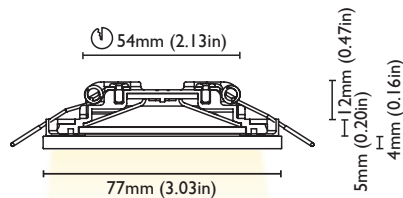

MOUNTING SYSTEM SPRINGS

COLOUR	3000K	BEAM	90°
CRI	>80		
LUMEN OUTPUT	240 lm		
LIGHTNESS 1mt	111 lx		
LIGHTNESS 2mt	28 lx		
LIGHTNESS 3mt	12 lx		

FINISHES
WHITE S.STEEL

CUT OUT 54 mm (2.13in)

FRAME 77 mm (3.03in)

DEPTH 12 mm (0.47in)

REFLECTOR ADJUSTABILITY NO

ELECTRICAL PROPERTIES

POWER 4W

SUPPLY COSTANT VOLTAGE 8-32 VDC
(DRIVER ON BOARD)

PROTECTION FUSE - POLARITY REVERSE
SPIKE FILTER

DIMMABLE YES

LIGHT SOURCE OSRAM POWER LED

CUT OUT 65 mm (2.56in)

FRAME 87 mm (3.42in)

DEPTH 25 mm (0.98in)

REFLECTOR ADJUSTABILITY NO