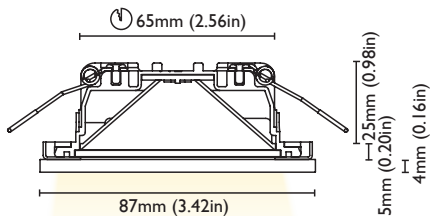

MOUNTING SYSTEM SPRINGS

COLOUR	3000K	BEAM	90°
CRI	>80		
LUMEN OUTPUT	240 lm		
LIGHTNESS 1mt	111 lx		
LIGHTNESS 2mt	28 lx		
LIGHTNESS 3mt	12 lx		

FINISHES
WHITE S.STEEL

CUT OUT 54 mm (2.13in)

FRAME 77 mm (3.03in)

DEPTH 12 mm (0.47in)

REFLECTOR ADJUSTABILITY NO

ELECTRICAL PROPERTIES

POWER 4W

SUPPLY COSTANT VOLTAGE 8-32 VDC
(DRIVER ON BOARD)

PROTECTION FUSE - POLARITY REVERSE
SPIKE FILTER

DIMMABLE YES

LIGHT SOURCE OSRAM POWER LED

CUT OUT 65 mm (2.56in)

FRAME 87 mm (3.42in)

DEPTH 25 mm (0.98in)

REFLECTOR ADJUSTABILITY NO