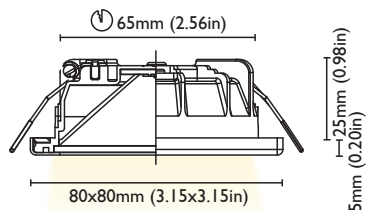

FINISHES

POLISHED S.STEEL
BRUSHED S.STEEL
WHITE S.STEEL

CUT OUT 65 mm (2.56in)

FRAME 80x80 mm (3.15x3.15in)

DEPTH 25 mm (0.98in)

REFLECTOR ADJUSTABILITY NO