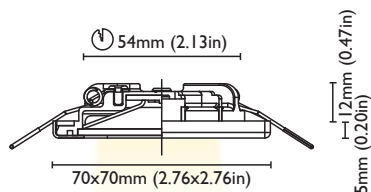

FINISHES

POLISHED S.STEEL
BRUSHED S.STEEL
WHITE S.STEEL

CUT OUT	44 mm (1.73in)
FRAME	55x55 mm (2.16x2.16in)
DEPTH	10 mm (0.39in)
REFLECTOR ADJUSTABILITY	NO

ELECTRICAL PROPERTIES

POWER	2W
SUPPLY	COSTANT VOLTAGE 8-32 VDC (DRIVER ON BOARD)
PROTECTION	FUSE - POLARITY REVERSE SPIKE FILTER
DIMMABLE	YES
LIGHT SOURCE	OSRAM POWER LED
LED COLOUR	3000K, 3000K+RED

COLOUR	3000K	BEAM	90°
CRI	>80		
LUMEN OUTPUT	240 lm		
LIGHTNESS 1mt	111 lx		
LIGHTNESS 2mt	28 lx		
LIGHTNESS 3mt	12 lx		

FINISHES

POLISHED S.STEEL
BRUSHED S.STEEL
WHITE S.STEEL

CUT OUT	54 mm (2.13in)
FRAME	70x70 mm (2.76x2.76in)
DEPTH	12 mm (0.47in)
REFLECTOR ADJUSTABILITY	NO

FRAME 80x80 mm (3.15x3.15in)

DEPTH 25 mm (0.98in)

REFLECTOR ADJUSTABILITY NO

ELECTRICAL PROPERTIES

POWER	6W
SUPPLY	COSTANT VOLTAGE 8-32 VDC (DRIVER ON BOARD)
PROTECTION	FUSE - POLARITY REVERSE SPIKE FILTER
DIMMABLE	YES
LIGHT SOURCE	OSRAM POWER LED
LED COLOUR	3000K, 3000K+RED

COLOUR	3000K	BEAM	90°
CRI	>80		
LUMEN OUTPUT	610 lm		
LIGHTNESS 1mt	282 lx		
LIGHTNESS 2mt	70 lx		
LIGHTNESS 3mt	31 lx		

FINISHES

POLISHED S.STEEL
BRUSHED S.STEEL
WHITE S.STEEL

CUT OUT	76 mm (2.99in)
FRAME	90x90 mm (3.54x3.54in)
DEPTH	36 mm (1.42in)
REFLECTOR ADJUSTABILITY	NO