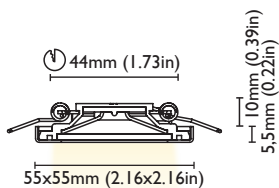

FINISHES

POLISHED S.STEEL
BRUSHED S.STEEL
WHITE S.STEEL

CUT OUT	44 mm (1.73in)
FRAME	55x55 mm (2.16x2.16in)
DEPTH	10 mm (0.39in)
REFLECTOR ADJUSTABILITY	NO

ELECTRICAL PROPERTIES

POWER	2W
SUPPLY	COSTANT VOLTAGE 8-32 VDC (DRIVER ON BOARD)
PROTECTION	FUSE - POLARITY REVERSE SPIKE FILTER
DIMMABLE	YES
LIGHT SOURCE	OSRAM POWER LED
LED COLOUR	3000K, 3000K+RED

COLOUR	3000K	BEAM	90°
CRI	>80		
LUMEN OUTPUT	240 lm		
LIGHTNESS 1mt	111 lx		
LIGHTNESS 2mt	28 lx		
LIGHTNESS 3mt	12 lx		

FINISHES

POLISHED S.STEEL
BRUSHED S.STEEL
WHITE S.STEEL

CUT OUT	54 mm (2.13in)
FRAME	70x70 mm (2.76x2.76in)
DEPTH	12 mm (0.47in)
REFLECTOR ADJUSTABILITY	NO

FRAME 80x80 mm (3.15x3.15in)

DEPTH 25 mm (0.98in)

REFLECTOR ADJUSTABILITY NO

ELECTRICAL PROPERTIES

POWER	6W
SUPPLY	COSTANT VOLTAGE 8-32 VDC (DRIVER ON BOARD)
PROTECTION	FUSE - POLARITY REVERSE SPIKE FILTER
DIMMABLE	YES
LIGHT SOURCE	OSRAM POWER LED
LED COLOUR	3000K, 3000K+RED

COLOUR	3000K	BEAM	90°
CRI	>80		
LUMEN OUTPUT	610 lm		
LIGHTNESS 1mt	282 lx		
LIGHTNESS 2mt	70 lx		
LIGHTNESS 3mt	31 lx		

FINISHES

POLISHED S.STEEL
BRUSHED S.STEEL
WHITE S.STEEL

CUT OUT	76 mm (2.99in)
FRAME	90x90 mm (3.54x3.54in)
DEPTH	36 mm (1.42in)
REFLECTOR ADJUSTABILITY	NO