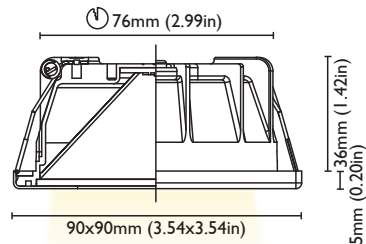

FRAME 80x80 mm (3.15x3.15in)

DEPTH 25 mm (0.98in)

REFLECTOR ADJUSTABILITY NO

ELECTRICAL PROPERTIES

POWER	6W
SUPPLY	COSTANT VOLTAGE 8-32 VDC (DRIVER ON BOARD)
PROTECTION	FUSE - POLARITY REVERSE SPIKE FILTER
DIMMABLE	YES
LIGHT SOURCE	OSRAM POWER LED
LED COLOUR	3000K, 3000K+RED

COLOUR	3000K	BEAM	90°
CRI	>80		
LUMEN OUTPUT	610 lm		
LIGHTNESS 1mt	282 lx		
LIGHTNESS 2mt	70 lx		
LIGHTNESS 3mt	31 lx		

FINISHES

POLISHED S.STEEL
BRUSHED S.STEEL
WHITE S.STEEL

CUT OUT	76 mm (2.99in)
FRAME	90x90 mm (3.54x3.54in)
DEPTH	36 mm (1.42in)
REFLECTOR ADJUSTABILITY	NO