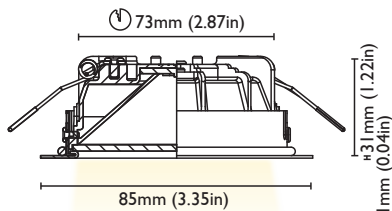

FINISHES

POLISHED S.STEEL
BRUSHED S.STEEL
WHITE S.STEEL

CUT OUT	48mm (1.89in)
FRAME	60 mm (2.36in)
DEPTH	16mm (0.63in)
REFLECTOR ADJUSTABILITY	NO

ELECTRICAL PROPERTIES

POWER 2W

SUPPLY COSTANT VOLTAGE 8-32 VDC
(DRIVER ON BOARD)

FINISHES

POLISHED S.STEEL
BRUSHED S.STEEL
WHITE S.STEEL

CUT OUT 62mm (2.44in)

FRAME 75 mm (2.95in)

DEPTH 18mm (0.71in)

REFLECTOR ADJUSTABILITY NO

ELECTRICAL PROPERTIES

POWER	4W
SUPPLY	COSTANT VOLTAGE 8-32 VDC (DRIVER ON BOARD)
PROTECTION	FUSE - POLARITY REVERSE SPIKE FILTER
DIMMABLE	YES
LIGHT SOURCE	OSRAM POWER LED
LED COLOUR	3000K, 3000K+RED

COLOUR	3000K	BEAM	90°
CRI	>80		
LUMEN OUTPUT	460 lm		
LIGHTNESS 1mt	212 lx		
LIGHTNESS 2mt	53 lx		
LIGHTNESS 3mt	24 lx		

FINISHES

POLISHED S.STEEL
BRUSHED S.STEEL
WHITE S.STEEL

CUT OUT	73mm (2.87in)
FRAME	85 mm (3.35in)
DEPTH	31mm (1.22in)
REFLECTOR ADJUSTABILITY	NO