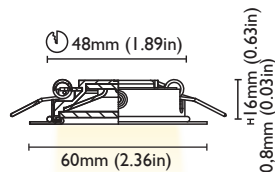

FINISHES

POLISHED S.STEEL
BRUSHED S.STEEL
WHITE S.STEEL

CUT OUT	48mm (1.89in)
FRAME	60 mm (2.36in)
DEPTH	16mm (0.63in)
REFLECTOR ADJUSTABILITY	NO

ELECTRICAL PROPERTIES

POWER 2W

SUPPLY COSTANT VOLTAGE 8-32 VDC
(DRIVER ON BOARD)

FINISHES

POLISHED S.STEEL
BRUSHED S.STEEL
WHITE S.STEEL

CUT OUT 62mm (2.44in)

FRAME 75 mm (2.95in)

DEPTH 18mm (0.71in)

REFLECTOR ADJUSTABILITY NO

ELECTRICAL PROPERTIES

POWER	4W
SUPPLY	COSTANT VOLTAGE 8-32 VDC (DRIVER ON BOARD)
PROTECTION	FUSE - POLARITY REVERSE SPIKE FILTER
DIMMABLE	YES
LIGHT SOURCE	OSRAM POWER LED
LED COLOUR	3000K, 3000K+RED

COLOUR	3000K	BEAM	90°
CRI	>80		
LUMEN OUTPUT	460 lm		
LIGHTNESS 1mt	212 lx		
LIGHTNESS 2mt	53 lx		
LIGHTNESS 3mt	24 lx		

FINISHES

POLISHED S.STEEL
BRUSHED S.STEEL
WHITE S.STEEL

CUT OUT	73mm (2.87in)
FRAME	85 mm (3.35in)
DEPTH	31mm (1.22in)
REFLECTOR ADJUSTABILITY	NO