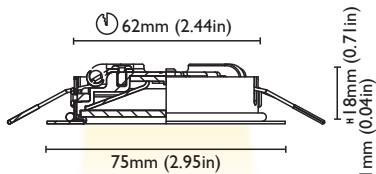

FINISHES

POLISHED S.STEEL
BRUSHED S.STEEL
WHITE S.STEEL

CUT OUT	48mm (1.89in)
FRAME	60 mm (2.36in)
DEPTH	16mm (0.63in)
REFLECTOR ADJUSTABILITY	NO

ELECTRICAL PROPERTIES

POWER 2W

SUPPLY COSTANT VOLTAGE 8-32 VDC
(DRIVER ON BOARD)

IP RATE IP66

FIXTURE FIXED DOWNLIGHT FOR
EXTERIOR/INTERIOR

FRAME AISI 316L

HEATSINK SPECIAL COMPOUND

SCREEN OPAL

MOUNTING SYSTEM SPRINGS

COLOUR	3000K	BEAM	90°
CRI	>80		
LUMEN OUTPUT	240 lm		
LIGHTNESS 1mt	111 lx		
LIGHTNESS 2mt	28 lx		
LIGHTNESS 3mt	12 lx		

FINISHES

POLISHED S.STEEL
BRUSHED S.STEEL
WHITE S.STEEL

CUT OUT 62mm (2.44in)

FRAME 75 mm (2.95in)

DEPTH 18mm (0.71in)

REFLECTOR ADJUSTABILITY NO

ELECTRICAL PROPERTIES

POWER	4W
SUPPLY	COSTANT VOLTAGE 8-32 VDC (DRIVER ON BOARD)
PROTECTION	FUSE - POLARITY REVERSE SPIKE FILTER
DIMMABLE	YES
LIGHT SOURCE	OSRAM POWER LED
LED COLOUR	3000K, 3000K+RED