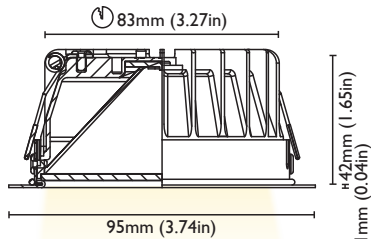

FINISHES

POLISHED S.STEEL
BRUSHED S.STEEL
WHITE S.STEEL

MECHANICAL PROPERTIES

IP RATE	IP66
FIXTURE	FIXED DOWNLIGHT FOR EXTERIOR/INTERIOR
FRAME	AISI 316L
HEATSINK	SPECIAL COMPOUND
SCREEN	OPAL
MOUNTING SYSTEM	SPRINGS

CUT OUT 83mm (3.27in)

FRAME 95 mm (3.74in)

DEPTH 42mm (1.65in)

REFLECTOR ADJUSTABILITY NO