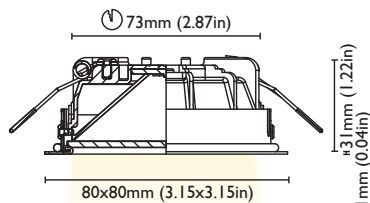

### FINISHES

POLISHED S.STEEL  
BRUSHED S.STEEL  
WHITE S.STEEL

CUT OUT	48mm (1.89in)
FRAME	55x55 mm (2.16x2.16in)
DEPTH	16mm (0.63in)
REFLECTOR ADJUSTABILITY	NO

### FINISHES

POLISHED S.STEEL  
BRUSHED S.STEEL  
WHITE S.STEEL

CUT OUT	62mm (2.44in)
FRAME	70x70 mm (2.76x2.76in)
DEPTH	18mm (0.71in)
REFLECTOR ADJUSTABILITY	NO

### FINISHES

POLISHED S.STEEL  
BRUSHED S.STEEL  
WHITE S.STEEL

CUT OUT	73mm (2.87in)
FRAME	80x80 mm (3.15x3.15in)
DEPTH	31mm (1.22in)
REFLECTOR ADJUSTABILITY	NO