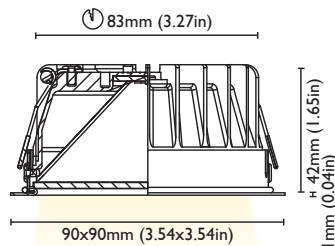

### FINISHES

POLISHED S.STEEL  
BRUSHED S.STEEL  
WHITE S.STEEL

CUT OUT	73mm (2.87in)
FRAME	80x80 mm (3.15x3.15in)
DEPTH	31mm (1.22in)
REFLECTOR ADJUSTABILITY	NO

### FINISHES

POLISHED S.STEEL  
BRUSHED S.STEEL  
WHITE S.STEEL

CUT OUT	83mm (3.27in)
FRAME	90x90 mm (3.54x3.54in)
DEPTH	42mm (1.65in)
REFLECTOR ADJUSTABILITY	NO