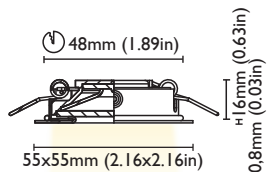

### FINISHES

POLISHED S.STEEL  
BRUSHED S.STEEL  
WHITE S.STEEL

CUT OUT	48mm (1.89in)
FRAME	55x55 mm (2.16x2.16in)
DEPTH	16mm (0.63in)
REFLECTOR ADJUSTABILITY	NO

### FINISHES

POLISHED S.STEEL  
BRUSHED S.STEEL  
WHITE S.STEEL

CUT OUT	62mm (2.44in)
FRAME	70x70 mm (2.76x2.76in)
DEPTH	18mm (0.71in)
REFLECTOR ADJUSTABILITY	NO

### FINISHES

POLISHED S.STEEL  
BRUSHED S.STEEL  
WHITE S.STEEL

CUT OUT	73mm (2.87in)
FRAME	80x80 mm (3.15x3.15in)
DEPTH	31mm (1.22in)
REFLECTOR ADJUSTABILITY	NO

### FINISHES

POLISHED S.STEEL  
BRUSHED S.STEEL  
WHITE S.STEEL

CUT OUT	83mm (3.27in)
FRAME	90x90 mm (3.54x3.54in)
DEPTH	42mm (1.65in)
REFLECTOR ADJUSTABILITY	NO