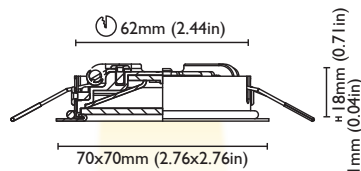

### FINISHES

POLISHED S.STEEL  
BRUSHED S.STEEL  
WHITE S.STEEL

CUT OUT	48mm (1.89in)
FRAME	55x55 mm (2.16x2.16in)
DEPTH	16mm (0.63in)
REFLECTOR ADJUSTABILITY	NO

## MECHANICAL PROPERTIES

IP RATE	IP66
FIXTURE	FIXED DOWNLIGHT FOR EXTERIOR/INTERIOR
FRAME	AISI 316L
HEATSINK	SPECIAL COMPOUND
SCREEN	OPAL
MOUNTING SYSTEM	SPRINGS

COLOUR	3000K	BEAM	90°
CRI	>80		
LUMEN OUTPUT	215 lm		
LIGHTNESS 1mt	99 lx		
LIGHTNESS 2mt	25 lx		
LIGHTNESS 3mt	11 lx		

### FINISHES

POLISHED S.STEEL  
BRUSHED S.STEEL  
WHITE S.STEEL

CUT OUT	62mm (2.44in)
FRAME	70x70 mm (2.76x2.76in)
DEPTH	18mm (0.71in)
REFLECTOR ADJUSTABILITY	NO

### FINISHES

POLISHED S.STEEL  
BRUSHED S.STEEL  
WHITE S.STEEL

CUT OUT	73mm (2.87in)
FRAME	80x80 mm (3.15x3.15in)
DEPTH	31mm (1.22in)
REFLECTOR ADJUSTABILITY	NO