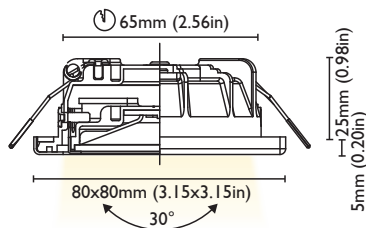

bcm
BENEDETTI LIGHTING

DAYTONA A80

3409/K2W-A80

MECHANICAL PROPERTIES

| | |
|-----------------|--|
| IP RATE | IP66 |
| FIXTURE | ADJUSTABLE DOWNLIGHT FOR EXTERIOR/INTERIOR |
| FRAME | AISI 316L |
| HEATSINK | SPECIAL COMPOUND |
| SCREEN | OPAL |
| MOUNTING SYSTEM | SPRINGS |

| | | | |
|---------------|--------|------|-----|
| COLOUR | 3000K | BEAM | 90° |
| CRI | >80 | | |
| LUMEN OUTPUT | 240 lm | | |
| LIGHTNESS 1mt | 111 lx | | |
| LIGHTNESS 2mt | 28 lx | | |
| LIGHTNESS 3mt | 12 lx | | |

FINISHES

POLISHED S.STEEL
BRUSHED S.STEEL
WHITE S.STEEL

| | |
|-------------------------|------------------------|
| CUT OUT | 65 mm (2.56in) |
| FRAME | 80x80 mm (3.15x3.15in) |
| DEPTH | 25 mm (0.98in) |
| REFLECTOR ADJUSTABILITY | 15° x 2 |

FINISHES

POLISHED S.STEEL
BRUSHED S.STEEL
WHITE S.STEEL

CUT OUT 76 mm (2.99in)

FRAME 90x90 mm (3.54x3.54in)

DEPTH 36 mm (1.42in)

REFLECTOR ADJUSTABILITY 15° x 2