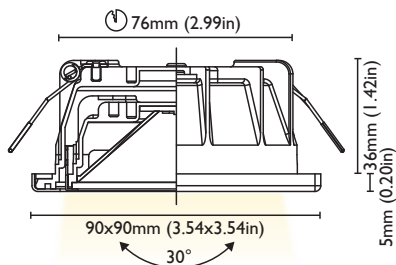

FINISHES

POLISHED S.STEEL
BRUSHED S.STEEL
WHITE S.STEEL

| | |
|-------------------------|------------------------|
| CUT OUT | 65 mm (2.56in) |
| FRAME | 80x80 mm (3.15x3.15in) |
| DEPTH | 25 mm (0.98in) |
| REFLECTOR ADJUSTABILITY | 15° x 2 |

FINISHES

POLISHED S.STEEL
BRUSHED S.STEEL
WHITE S.STEEL

CUT OUT 76 mm (2.99in)

FRAME 90x90 mm (3.54x3.54in)

DEPTH 36 mm (1.42in)

REFLECTOR ADJUSTABILITY 15° x 2