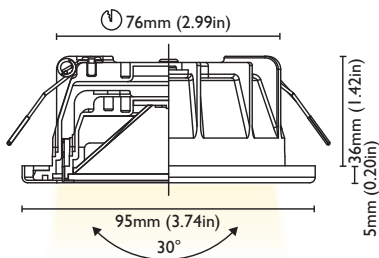

FINISHES

POLISHED S.STEEL
BRUSHED S.STEEL
WHITE S.STEEL

CUT OUT	65 mm (2.56in)
FRAME	85 mm (3.35in)
DEPTH	25 mm (0.98in)
REFLECTOR ADJUSTABILITY	15° x 2

ELECTRICAL PROPERTIES

POWER	4W
SUPPLY	COSTANT VOLTAGE 8-32 VDC (DRIVER ON BOARD)
PROTECTION	FUSE - POLARITY REVERSE SPIKE FILTER
DIMMABLE	YES
LIGHT SOURCE	OSRAM POWER LED
LED COLOUR	3000K, 3000K+RED

bcm
BENEDETTI LIGHTING

PHOENIX A95

3408/K4W-A95

MECHANICAL PROPERTIES

IP RATE	IP66
FIXTURE	ADJUSTABLE DOWNLIGHT FOR EXTERIOR/INTERIOR
FRAME	AISI 316L
HEATSINK	SPECIAL COMPOUND
SCREEN	OPAL
MOUNTING SYSTEM	SPRINGS

COLOUR	3000K	BEAM	90°
CRI	>80		
LUMEN OUTPUT	460 lm		
LIGHTNESS 1mt	212 lx		
LIGHTNESS 2mt	53 lx		
LIGHTNESS 3mt	24 lx		

FINISHES

POLISHED S.STEEL
BRUSHED S.STEEL
WHITE S.STEEL

CUT OUT	76 mm (2.99in)
FRAME	95 mm (3.74in)
DEPTH	36 mm (1.42in)
REFLECTOR ADJUSTABILITY	15° x 2