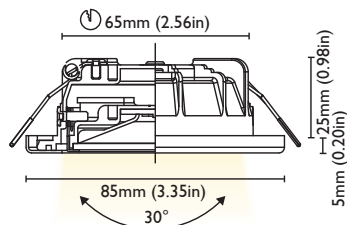

PHOENIX A85

3408/K2W-A85

MECHANICAL PROPERTIES

IP RATE	IP66
FIXTURE	ADJUSTABLE DOWNLIGHT FOR EXTERIOR/INTERIOR
FRAME	AISI 316L
HEATSINK	SPECIAL COMPOUND
SCREEN	OPAL
MOUNTING SYSTEM	SPRINGS

COLOUR	3000K	BEAM	90°
CRI	>80		
LUMEN OUTPUT	240 lm		
LIGHTNESS 1mt	111 lx		
LIGHTNESS 2mt	28 lx		
LIGHTNESS 3mt	12 lx		

FINISHES

POLISHED S.STEEL
BRUSHED S.STEEL
WHITE S.STEEL

CUT OUT	65 mm (2.56in)
FRAME	85 mm (3.35in)
DEPTH	25 mm (0.98in)
REFLECTOR ADJUSTABILITY	15° x 2

ELECTRICAL PROPERTIES

POWER	4W
SUPPLY	COSTANT VOLTAGE 8-32 VDC (DRIVER ON BOARD)
PROTECTION	FUSE - POLARITY REVERSE SPIKE FILTER
DIMMABLE	YES
LIGHT SOURCE	OSRAM POWER LED
LED COLOUR	3000K, 3000K+RED

COLOUR	3000K	BEAM	90°
CRI	>80		
LUMEN OUTPUT	460 lm		
LIGHTNESS 1mt	212 lx		
LIGHTNESS 2mt	53 lx		
LIGHTNESS 3mt	24 lx		

FINISHES

POLISHED S.STEEL
BRUSHED S.STEEL
WHITE S.STEEL

CUT OUT	76 mm (2.99in)
FRAME	95 mm (3.74in)
DEPTH	36 mm (1.42in)
REFLECTOR ADJUSTABILITY	15° x 2