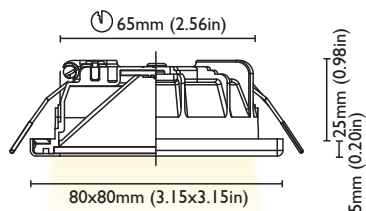

### FINISHES

POLISHED S.STEEL  
BRUSHED S.STEEL  
WHITE S.STEEL

CUT OUT	44 mm (1.73in)
FRAME	55x55 mm (2.16x2.16in)
DEPTH	10 mm (0.39in)
REFLECTOR ADJUSTABILITY	NO

### FINISHES

POLISHED S.STEEL  
BRUSHED S.STEEL  
WHITE S.STEEL

CUT OUT	54 mm (2.13in)
FRAME	70x70 mm (2.76x2.76in)
DEPTH	12 mm (0.47in)
REFLECTOR ADJUSTABILITY	NO

### FINISHES

POLISHED S.STEEL  
BRUSHED S.STEEL  
WHITE S.STEEL

CUT OUT 65 mm (2.56in)

FRAME 80x80 mm (3.15x3.15in)

DEPTH 25 mm (0.98in)

REFLECTOR ADJUSTABILITY NO

### FINISHES

POLISHED S.STEEL  
BRUSHED S.STEEL  
WHITE S.STEEL

CUT OUT 76 mm (2.99in)

FRAME 90x90 mm (3.54x3.54in)

DEPTH 36 mm (1.42in)

REFLECTOR ADJUSTABILITY NO