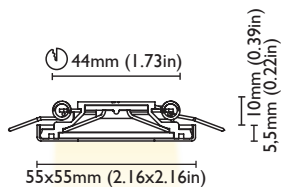

### FINISHES

POLISHED S.STEEL  
BRUSHED S.STEEL  
WHITE S.STEEL

CUT OUT	44 mm (1.73in)
FRAME	55x55 mm (2.16x2.16in)
DEPTH	10 mm (0.39in)
REFLECTOR ADJUSTABILITY	NO

### FINISHES

POLISHED S.STEEL  
BRUSHED S.STEEL  
WHITE S.STEEL

CUT OUT	54 mm (2.13in)
FRAME	70x70 mm (2.76x2.76in)
DEPTH	12 mm (0.47in)
REFLECTOR ADJUSTABILITY	NO

### FINISHES

POLISHED S.STEEL  
BRUSHED S.STEEL  
WHITE S.STEEL

CUT OUT 65 mm (2.56in)

FRAME 80x80 mm (3.15x3.15in)

DEPTH 25 mm (0.98in)

REFLECTOR ADJUSTABILITY NO

### FINISHES

POLISHED S.STEEL  
BRUSHED S.STEEL  
WHITE S.STEEL

CUT OUT 76 mm (2.99in)

FRAME 90x90 mm (3.54x3.54in)

DEPTH 36 mm (1.42in)

REFLECTOR ADJUSTABILITY NO