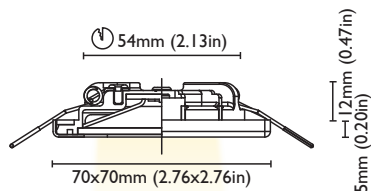

### FINISHES

POLISHED S.STEEL  
BRUSHED S.STEEL  
WHITE S.STEEL

CUT OUT	44 mm (1.73in)
FRAME	55x55 mm (2.16x2.16in)
DEPTH	10 mm (0.39in)
REFLECTOR ADJUSTABILITY	NO

### FINISHES

POLISHED S.STEEL  
BRUSHED S.STEEL  
WHITE S.STEEL

CUT OUT	54 mm (2.13in)
FRAME	70x70 mm (2.76x2.76in)
DEPTH	12 mm (0.47in)
REFLECTOR ADJUSTABILITY	NO

### FINISHES

POLISHED S.STEEL  
BRUSHED S.STEEL  
WHITE S.STEEL

CUT OUT 65 mm (2.56in)

FRAME 80x80 mm (3.15x3.15in)

DEPTH 25 mm (0.98in)

REFLECTOR ADJUSTABILITY NO

### FINISHES

POLISHED S.STEEL  
BRUSHED S.STEEL  
WHITE S.STEEL

CUT OUT 76 mm (2.99in)

FRAME 90x90 mm (3.54x3.54in)

DEPTH 36 mm (1.42in)

REFLECTOR ADJUSTABILITY NO