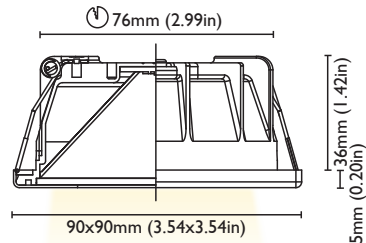

### FINISHES

POLISHED S.STEEL  
BRUSHED S.STEEL  
WHITE S.STEEL

CUT OUT 65 mm (2.56in)

FRAME 80x80 mm (3.15x3.15in)

DEPTH 25 mm (0.98in)

REFLECTOR ADJUSTABILITY NO

### FINISHES

POLISHED S.STEEL  
BRUSHED S.STEEL  
WHITE S.STEEL

CUT OUT 76 mm (2.99in)

FRAME 90x90 mm (3.54x3.54in)

DEPTH 36 mm (1.42in)

REFLECTOR ADJUSTABILITY NO