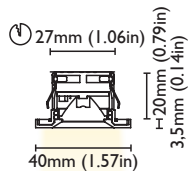

TAMPA 40

3416/K1.5W-40

MECHANICAL PROPERTIES

IP RATE	IP66
FIXTURE	FIXED COURTESY LIGHT FOR EXTERIOR/INTERIOR
FRAME	AISI 316L
HEATSINK	SPECIAL COMPOUND
SCREEN	LENS
MOUNTING SYSTEM	SPRINGS OR SCREWS

COLOUR	3000K	BEAM	25°
CRI	>80		
LUMEN OUTPUT	140 lm		
LIGHTNESS 1mt	331 lx		
LIGHTNESS 2mt	83 lx		
LIGHTNESS 3mt	37 lx		

FINISHES

POLISHED S.STEEL
BRUSHED S.STEEL
WHITE S.STEEL

CUT OUT	27 mm (1.06in)
FRAME	40 mm (1,57in)
DEPTH	20 mm (0,79in)
REFLECTOR ADJUSTABILITY	NO