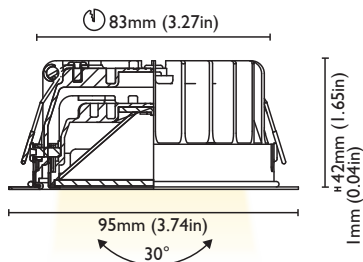

FRAME 85 mm (3.35in)

DEPTH 31mm (1.22in)

REFLECTOR ADJUSTABILITY 15° x 2

ELECTRICAL PROPERTIES

POWER 4W

SUPPLY COSTANT VOLTAGE 8-32 VDC
(DRIVER ON BOARD)

PROTECTION FUSE - POLARITY REVERSE
SPIKE FILTER

DIMMABLE YES

POLISHED S.STEEL
BRUSHED S.STEEL
WHITE S.STEEL

CUT OUT 83mm (3.27in)

FRAME 95 mm (3.74in)

DEPTH 42mm (1.65in)

REFLECTOR ADJUSTABILITY 15° x 2