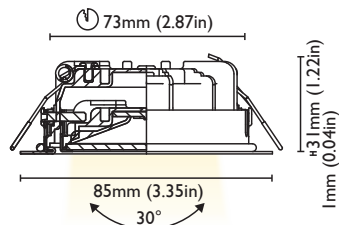

MOUNTING SYSTEM SPRINGS

COLOUR	3000K	BEAM	90°
CRI	>80		
LUMEN OUTPUT	240 lm		
LIGHTNESS 1mt	111 lx		
LIGHTNESS 2mt	28 lx		
LIGHTNESS 3mt	12 lx		

FINISHES

POLISHED S.STEEL
BRUSHED S.STEEL
WHITE S.STEEL

CUT OUT 73mm (2.87in)

FRAME 85 mm (3.35in)

DEPTH 31mm (1.22in)

REFLECTOR ADJUSTABILITY 15° x 2

ELECTRICAL PROPERTIES

POWER 4W

SUPPLY COSTANT VOLTAGE 8-32 VDC
(DRIVER ON BOARD)

PROTECTION FUSE - POLARITY REVERSE
SPIKE FILTER

DIMMABLE YES

POLISHED S.STEEL
BRUSHED S.STEEL
WHITE S.STEEL

CUT OUT 83mm (3.27in)

FRAME 95 mm (3.74in)

DEPTH 42mm (1.65in)

REFLECTOR ADJUSTABILITY 15° x 2