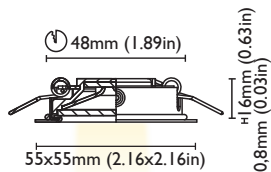

SEATTLE A55

3413/K1.5W-A55

MECHANICAL PROPERTIES

IP RATE	IP66
FIXTURE	FIXED DOWNLIGHT FOR EXTERIOR/INTERIOR
FRAME	AISI 316L
HEATSINK	SPECIAL COMPOUND
SCREEN	OPAL
MOUNTING SYSTEM	SPRINGS

COLOUR	3000K	BEAM	90°
CRI	>80		
LUMEN OUTPUT	140 lm		
LIGHTNESS 1mt	65 lx		
LIGHTNESS 2mt	16 lx		
LIGHTNESS 3mt	7 lx		

FINISHES

POLISHED S.STEEL
BRUSHED S.STEEL
WHITE S.STEEL

CUT OUT	48mm (1.89in)
FRAME	55x55 mm (2.16x2.16in)
DEPTH	16mm (0.63in)
REFLECTOR ADJUSTABILITY	NO

ELECTRICAL PROPERTIES

POWER 2W

SUPPLY COSTANT VOLTAGE 8-32 VDC
(DRIVER ON BOARD)

FINISHES

POLISHED S.STEEL
BRUSHED S.STEEL
WHITE S.STEEL

CUT OUT 62mm (2.44in)

FRAME 70x70 mm (2.76x2.76in)

DEPTH 18mm (0.71in)

REFLECTOR ADJUSTABILITY NO

ELECTRICAL PROPERTIES

POWER 4W

FINISHES

POLISHED S.STEEL
BRUSHED S.STEEL
WHITE S.STEEL

CUT OUT 73mm (2.87in)

FRAME 80x80 mm (3.15x3.15in)

DEPTH 31mm (1.22in)

REFLECTOR ADJUSTABILITY NO

ELECTRICAL PROPERTIES

POWER	6W
SUPPLY	COSTANT VOLTAGE 8-32 VDC (DRIVER ON BOARD)
PROTECTION	FUSE - POLARITY REVERSE SPIKE FILTER
DIMMABLE	YES
LIGHT SOURCE	OSRAM POWER LED
LED COLOUR	3000K, 3000K+RED