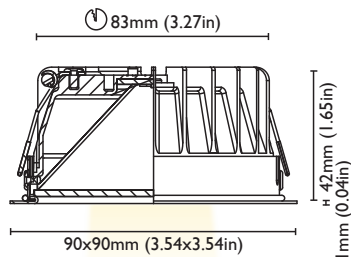

FINISHES

POLISHED S.STEEL
BRUSHED S.STEEL
WHITE S.STEEL

CUT OUT	48mm (1.89in)
FRAME	55x55 mm (2.16x2.16in)
DEPTH	16mm (0.63in)
REFLECTOR ADJUSTABILITY	NO

ELECTRICAL PROPERTIES

POWER 2W

SUPPLY COSTANT VOLTAGE 8-32 VDC
(DRIVER ON BOARD)

FINISHES

POLISHED S.STEEL
BRUSHED S.STEEL
WHITE S.STEEL

CUT OUT 62mm (2.44in)

FRAME 70x70 mm (2.76x2.76in)

DEPTH 18mm (0.71in)

REFLECTOR ADJUSTABILITY NO

ELECTRICAL PROPERTIES

POWER 4W

FINISHES

POLISHED S.STEEL
BRUSHED S.STEEL
WHITE S.STEEL

CUT OUT 73mm (2.87in)

FRAME 80x80 mm (3.15x3.15in)

DEPTH 31mm (1.22in)

REFLECTOR ADJUSTABILITY NO

ELECTRICAL PROPERTIES

POWER	6W
SUPPLY	COSTANT VOLTAGE 8-32 VDC (DRIVER ON BOARD)
PROTECTION	FUSE - POLARITY REVERSE SPIKE FILTER
DIMMABLE	YES
LIGHT SOURCE	OSRAM POWER LED
LED COLOUR	3000K, 3000K+RED

COLOUR	3000K	BEAM	90°
CRI	>80		
LUMEN OUTPUT	610 lm		
LIGHTNESS 1mt	282 lx		
LIGHTNESS 2mt	70 lx		
LIGHTNESS 3mt	31 lx		

FINISHES

POLISHED S.STEEL
BRUSHED S.STEEL
WHITE S.STEEL

CUT OUT	83mm (3.27in)
FRAME	90x90 mm (3.54x3.54in)
DEPTH	42mm (1.65in)
REFLECTOR ADJUSTABILITY	NO