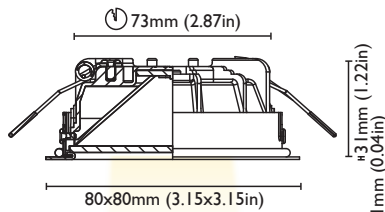

FINISHES

POLISHED S.STEEL
BRUSHED S.STEEL
WHITE S.STEEL

CUT OUT	48mm (1.89in)
FRAME	55x55 mm (2.16x2.16in)
DEPTH	16mm (0.63in)
REFLECTOR ADJUSTABILITY	NO

ELECTRICAL PROPERTIES

POWER 2W

SUPPLY COSTANT VOLTAGE 8-32 VDC
(DRIVER ON BOARD)

FINISHES

POLISHED S.STEEL
BRUSHED S.STEEL
WHITE S.STEEL

CUT OUT 62mm (2.44in)

FRAME 70x70 mm (2.76x2.76in)

DEPTH 18mm (0.71in)

REFLECTOR ADJUSTABILITY NO

ELECTRICAL PROPERTIES

POWER 4W

MECHANICAL PROPERTIES

IP RATE IP66

FIXTURE FIXED DOWNLIGHT FOR
EXTERIOR/INTERIOR

FRAME AISI 316L

HEATSINK SPECIAL COMPOUND

SCREEN OPAL

MOUNTING SYSTEM SPRINGS

COLOUR	3000K	BEAM	90°
CRI	>80		
LUMEN OUTPUT	460 lm		
LIGHTNESS 1mt	212 lx		
LIGHTNESS 2mt	53 lx		
LIGHTNESS 3mt	24 lx		

FINISHES

POLISHED S.STEEL
BRUSHED S.STEEL
WHITE S.STEEL

CUT OUT 73mm (2.87in)

FRAME 80x80 mm (3.15x3.15in)

DEPTH 31mm (1.22in)

REFLECTOR ADJUSTABILITY NO

ELECTRICAL PROPERTIES

POWER	6W
SUPPLY	COSTANT VOLTAGE 8-32 VDC (DRIVER ON BOARD)
PROTECTION	FUSE - POLARITY REVERSE SPIKE FILTER
DIMMABLE	YES
LIGHT SOURCE	OSRAM POWER LED
LED COLOUR	3000K, 3000K+RED