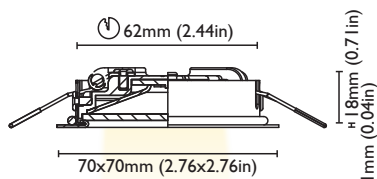

FINISHES

POLISHED S.STEEL
BRUSHED S.STEEL
WHITE S.STEEL

CUT OUT	48mm (1.89in)
FRAME	55x55 mm (2.16x2.16in)
DEPTH	16mm (0.63in)
REFLECTOR ADJUSTABILITY	NO

ELECTRICAL PROPERTIES

POWER 2W

SUPPLY COSTANT VOLTAGE 8-32 VDC
(DRIVER ON BOARD)

IP RATE IP66

FIXTURE FIXED DOWNLIGHT FOR
EXTERIOR/INTERIOR

FRAME AISI 316L

HEATSINK SPECIAL COMPOUND

SCREEN OPAL

MOUNTING SYSTEM SPRINGS

COLOUR	3000K	BEAM	90°
CRI	>80		
LUMEN OUTPUT	240 lm		
LIGHTNESS 1mt	111 lx		
LIGHTNESS 2mt	28 lx		
LIGHTNESS 3mt	12 lx		

FINISHES

POLISHED S.STEEL
BRUSHED S.STEEL
WHITE S.STEEL

CUT OUT 62mm (2.44in)

FRAME 70x70 mm (2.76x2.76in)

DEPTH 18mm (0.71in)

REFLECTOR ADJUSTABILITY NO

ELECTRICAL PROPERTIES

POWER 4W

FINISHES

POLISHED S.STEEL
BRUSHED S.STEEL
WHITE S.STEEL

CUT OUT 73mm (2.87in)

FRAME 80x80 mm (3.15x3.15in)

DEPTH 31mm (1.22in)

REFLECTOR ADJUSTABILITY NO

ELECTRICAL PROPERTIES

POWER	6W
SUPPLY	COSTANT VOLTAGE 8-32 VDC (DRIVER ON BOARD)
PROTECTION	FUSE - POLARITY REVERSE SPIKE FILTER
DIMMABLE	YES
LIGHT SOURCE	OSRAM POWER LED
LED COLOUR	3000K, 3000K+RED