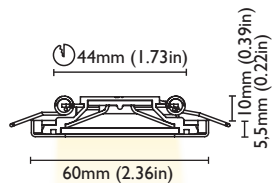

ORLANDO A60

3406/K1.5W-A60

MECHANICAL PROPERTIES

IP RATE	IP66
FIXTURE	FIXED DOWNLIGHT FOR EXTERIOR/INTERIOR
FRAME	AISI 316L
HEATSINK	SPECIAL COMPOUND
SCREEN	OPAL
MOUNTING SYSTEM	SPRINGS

COLOUR	3000K	BEAM	90°
CRI	>80		
LUMEN OUTPUT	140 lm		
LIGHTNESS 1mt	65 lx		
LIGHTNESS 2mt	16 lx		
LIGHTNESS 3mt	7 lx		

FINISHES

POLISHED S.STEEL
BRUSHED S.STEEL
WHITE S.STEEL

CUT OUT	44 mm (1.73in)
FRAME	60 mm (2.36in)
DEPTH	10 mm (0.39in)
REFLECTOR ADJUSTABILITY	NO

ELECTRICAL PROPERTIES

POWER 2W

SUPPLY COSTANT VOLTAGE 8-32 VDC
(DRIVER ON BOARD)

FINISHES

POLISHED S.STEEL
BRUSHED S.STEEL
WHITE S.STEEL

CUT OUT 54 mm (2.13in)

FRAME 75 mm (2.95in)

DEPTH 12 mm (0.47in)

REFLECTOR ADJUSTABILITY NO

ELECTRICAL PROPERTIES

POWER 4W

FINISHES

POLISHED S.STEEL
BRUSHED S.STEEL
WHITE S.STEEL

CUT OUT 65 mm (2.56in)

FRAME 85 mm (3.35in)

DEPTH 25 mm (0.98in)

REFLECTOR ADJUSTABILITY NO

ELECTRICAL PROPERTIES

POWER 6W