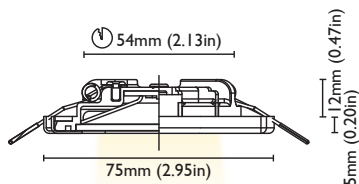

FINISHES

POLISHED S.STEEL
BRUSHED S.STEEL
WHITE S.STEEL

CUT OUT	44 mm (1.73in)
FRAME	60 mm (2.36in)
DEPTH	10 mm (0.39in)
REFLECTOR ADJUSTABILITY	NO

ELECTRICAL PROPERTIES

POWER 2W

SUPPLY COSTANT VOLTAGE 8-32 VDC
(DRIVER ON BOARD)

FINISHES

POLISHED S.STEEL
BRUSHED S.STEEL
WHITE S.STEEL

CUT OUT 54 mm (2.13in)

FRAME 75 mm (2.95in)

DEPTH 12 mm (0.47in)

REFLECTOR ADJUSTABILITY NO

ELECTRICAL PROPERTIES

POWER 4W

FINISHES

POLISHED S.STEEL
BRUSHED S.STEEL
WHITE S.STEEL

CUT OUT 65 mm (2.56in)

FRAME 85 mm (3.35in)

DEPTH 25 mm (0.98in)

REFLECTOR ADJUSTABILITY NO

ELECTRICAL PROPERTIES

POWER 6W