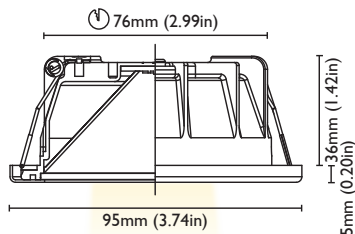

FINISHES

POLISHED S.STEEL
BRUSHED S.STEEL
WHITE S.STEEL

MECHANICAL PROPERTIES

IP RATE IP66

FIXTURE FIXED DOWNLIGHT FOR
EXTERIOR/INTERIOR

FRAME AISI 316L

HEATSINK SPECIAL COMPOUND

SCREEN OPAL

MOUNTING SYSTEM SPRINGS

CUT OUT 76 mm (2.99in)

FRAME 95 mm (3.74in)

DEPTH 36 mm (1.42in)

REFLECTOR ADJUSTABILITY NO