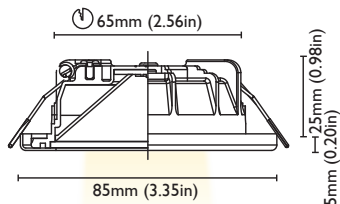

FINISHES

POLISHED S.STEEL
BRUSHED S.STEEL
WHITE S.STEEL

CUT OUT	44 mm (1.73in)
FRAME	60 mm (2.36in)
DEPTH	10 mm (0.39in)
REFLECTOR ADJUSTABILITY	NO

ELECTRICAL PROPERTIES

POWER 2W

SUPPLY COSTANT VOLTAGE 8-32 VDC
(DRIVER ON BOARD)

FINISHES

POLISHED S.STEEL
BRUSHED S.STEEL
WHITE S.STEEL

CUT OUT 54 mm (2.13in)

FRAME 75 mm (2.95in)

DEPTH 12 mm (0.47in)

REFLECTOR ADJUSTABILITY NO

ELECTRICAL PROPERTIES

POWER 4W

FINISHES

POLISHED S.STEEL
BRUSHED S.STEEL
WHITE S.STEEL

CUT OUT 65 mm (2.56in)

FRAME 85 mm (3.35in)

DEPTH 25 mm (0.98in)

REFLECTOR ADJUSTABILITY NO

ELECTRICAL PROPERTIES

POWER 6W