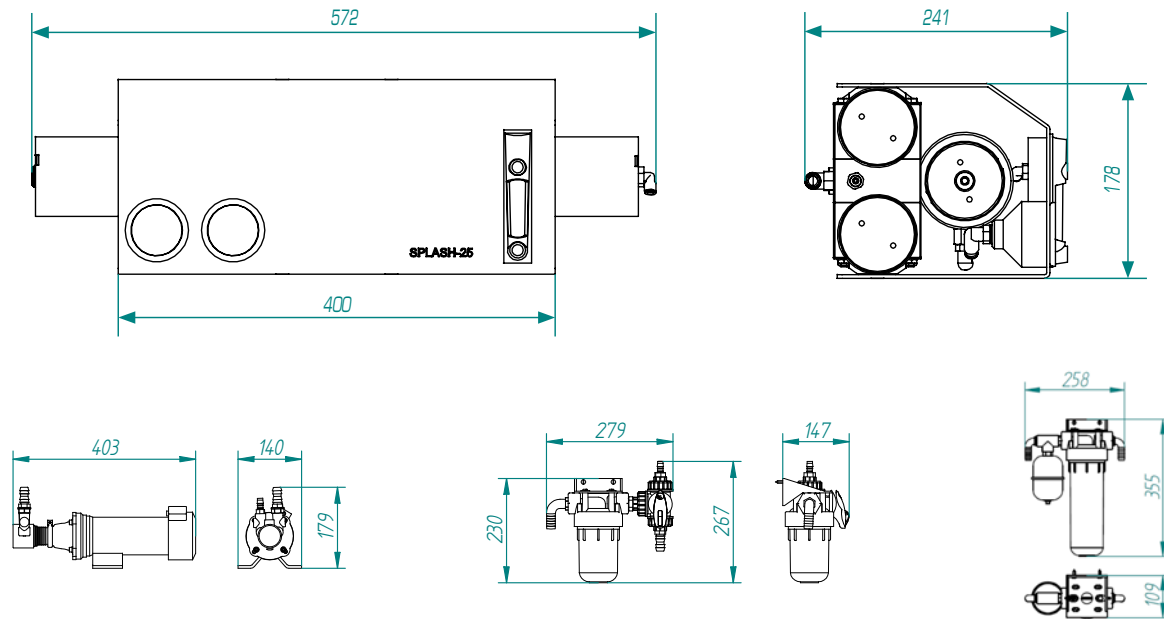

**Low energy consumption watermaker suitable for 10 to 12m boats.**

Integral series encompasses the simplest and most compact seawater watermakers of the ECO-SYSTEMS WATERMAKERS range. Equipped with integrated membranes without pressure pipes.

# Specifications & Dimensions

	Splash - 25	Splash - 30S
Weight	24kg	25Kg
Energy consumption	160w/h	168w/h
Average Amp. consumption	13,3A/12v - 6,7A/24v	14A/12v - 7A/24v
Booster pump minimum inlet pressure	+0,05 bar	+0,05 bar
Booster pump outlet pressure	7,5 - 9,5 bar	8 - 10 bar
High pressure pump outlet pressure	45 - 55 bar	45 - 55 bar
Feed Flow	350 l/h	400 l/h
Average effective production	25 l/h (+/- 10%)	30 l/h (+/- 10%)
Conversion	7,10%	7,50%
Rejected /permeated ratio	09:01	09:01
Osmotic membrane type	FR-80-25/21 SPECIAL	FR-80-25/21 SPECIAL