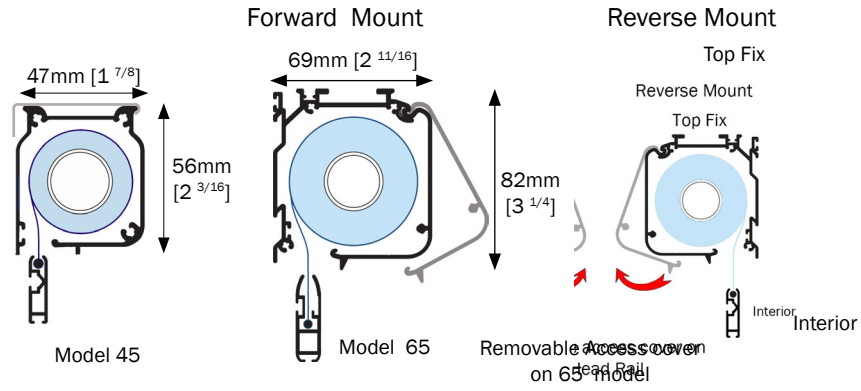

WINDOWSHADE 2 Manual

Order Form and Product Guide

Minimums & Maximums

Ball chain			
Headrail model	Side track size	X mm	Y mm
45	40mm [1 9/16]	min 350mm [13 3/4]	min 250mm [9 3/16]
		max 1500mm [59 1/16]	max 1200mm [47 1/4]
65	55mm [2 3/16]	min 350mm [13 3/4]	min 250mm [9 3/16]
		max 2400mm [94 1/2]	max 2000mm [78 3/4]

Precision			
Headrail model	Side track size	X mm	Y mm
45	40mm [1 9/16]	min 580mm [22 3/16]	min 300mm [11 1/4]
		max 1200mm [47 1/4]	max 1300mm [51 3/16]
65	40mm [1 9/16]	min 750mm [29 1/4]	min 300mm [11 1/4]
		max 2100mm [82 11/16]	max 1700mm [66 15/16]

Notes:-

- Blind limits are dependent on fabric thickness, therefore are a guide only, beyond these sizes please contact Oceanair.

Headrail dimensions including fixing bracket