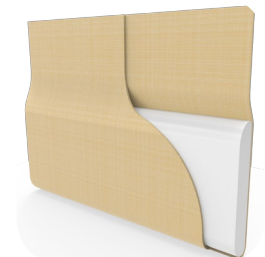

### Headrail dimensions including fixing bracket

Small or Large hembar with brush strip and chrome domes HoldDown

Guide Wire with **NEW** Flush Mounted Chrome Hold Down

**New** Oceanair Cord Tidy

**Pocketed Weight Bar**