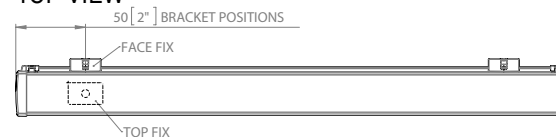

Maximums and minimums

	Min	Max
Width	280mm [11"]	1500mm [59 1/16"]
Drop	150mm [5 7/8"]	1000mm [39 3/8"]

Standard sizes

Size	Width [X]	Drop [Y]	Fix
1	350mm [13 3/8"]	400mm [15 3/8"]	Face Fix
2	450mm [17 11/16"]	520mm [20 1/2"]	Face Fix
3	550mm [21 5/8"]	640mm [25 3/16"]	Face Fix
4	680mm [26 3/8"]	750mm [29 1/2"]	Face Fix

END VIEW

TOP VIEW

FRONT VIEW