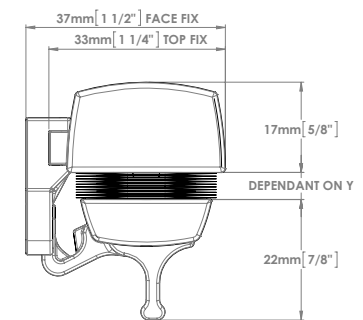

Customer _____
 Address _____

Tel _____
 Fax _____
 Mobile _____
 Email _____

Order _____ Quote _____
 Project Name _____
 Project Location _____
 Date _____

ID	Location	Standard sizes <small>State Hardware Colour and quantity required</small>		Width (X)	Drop (Y)	Fabric	Hardware colour	Fixings	Qty
1		1 2	3 4				White Beige	Top Face; Fixed Face; Adjustable	
2		1 2	3 4				White Beige	Top Face; Fixed Face; Adjustable	
3		1 2	3 4				White Beige	Top Face; Fixed Face; Adjustable	
4		1 2	3 4				White Beige	Top Face; Fixed Face; Adjustable	

Maximums and minimums

	Min	Max
Width	280mm [11"]	1500mm [59 1/16"]
Drop	150mm [5 7/8"]	1000mm [39 3/8"]

Standard sizes

Size	Width [X]	Drop [Y]	Fix
1	350mm [13 3/8"]	400mm [15 3/8"]	Face Fix
2	450mm [17 11/16"]	520mm [20 1/2"]	Face Fix
3	550mm [21 5/8"]	640mm [25 3/16"]	Face Fix
4	680mm [26 3/8"]	750mm [29 1/2"]	Face Fix

END VIEW

TOP VIEW

FRONT VIEW