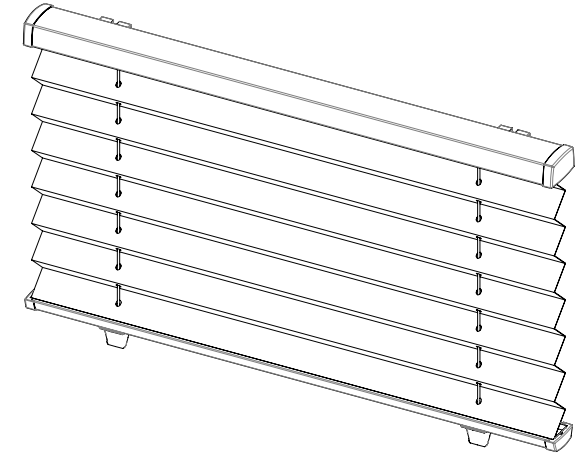

Customer _____
 Address _____

Tel _____
 Fax _____
 Mobile _____
 Email _____

Order _____ Quote _____
 Project Name _____
 Project Location _____
 Date _____

ID	Location	Standard sizes <small>State Hardware Colour and quantity required</small>		Width (X)	Drop (Y)	Fabric	Hardware colour	Fixings	Qty
1		1 2	3 4				White Beige	Top Face; Fixed Face; Adjustable	
2		1 2	3 4				White Beige	Top Face; Fixed Face; Adjustable	
3		1 2	3 4				White Beige	Top Face; Fixed Face; Adjustable	
4		1 2	3 4				White Beige	Top Face; Fixed Face; Adjustable	

Maximums and minimums

	Min	Max
Width	280mm [11"]	1500mm [59 1/16"]
Drop	150mm [5 7/8"]	1000mm [39 3/8"]

Standard sizes

Size	Width [X]	Drop [Y]	Fix
1	350mm [13 3/8"]	400mm [15 3/8"]	Face Fix
2	450mm [17 11/16"]	520mm [20 1/2"]	Face Fix
3	550mm [21 5/8"]	640mm [25 3/16"]	Face Fix
4	680mm [26 3/8"]	750mm [29 1/2"]	Face Fix

Standard size blinds are available in beige or white hardware with matching "Uno" fabric.

Fabric selection

Please select any **SKYSOL 20 / 25mm** fabric except "Harmony" from the [Oceanair Online fabric collection](#):
 2 cords are shown, more cords will be required depending on size or fabric selected.

END VIEW

TOP VIEW

FRONT VIEW