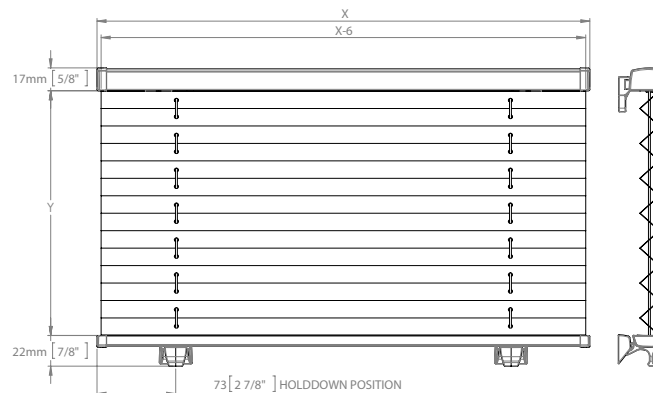

Customer _____
 Address _____

Tel _____
 Fax _____
 Mobile _____
 Email _____

Order _____ Quote _____
 Project Name _____
 Project Location _____
 Date _____

ID	Location	Standard sizes <small>State Hardware Colour and quantity required</small>		Width (X)	Drop (Y)	Fabric	Hardware colour	Fixings	Qty
1		1 2	3 4				White Beige	Top Face; Fixed Face; Adjustable	
2		1 2	3 4				White Beige	Top Face; Fixed Face; Adjustable	
3		1 2	3 4				White Beige	Top Face; Fixed Face; Adjustable	
4		1 2	3 4				White Beige	Top Face; Fixed Face; Adjustable	

Maximums and minimums

	Min	Max
Width	280mm [11"]	1500mm [59 1/16"]
Drop	150mm [5 7/8"]	1000mm [39 3/8"]

Standard sizes

Size	Width [X]	Drop [Y]	Fix
1	350mm [13 3/8"]	400mm [15 3/8"]	Face Fix
2	450mm [17 11/16"]	520mm [20 1/2"]	Face Fix
3	550mm [21 5/8"]	640mm [25 3/16"]	Face Fix
4	680mm [26 3/8"]	750mm [29 1/2"]	Face Fix

END VIEW

TOP VIEW

FRONT VIEW