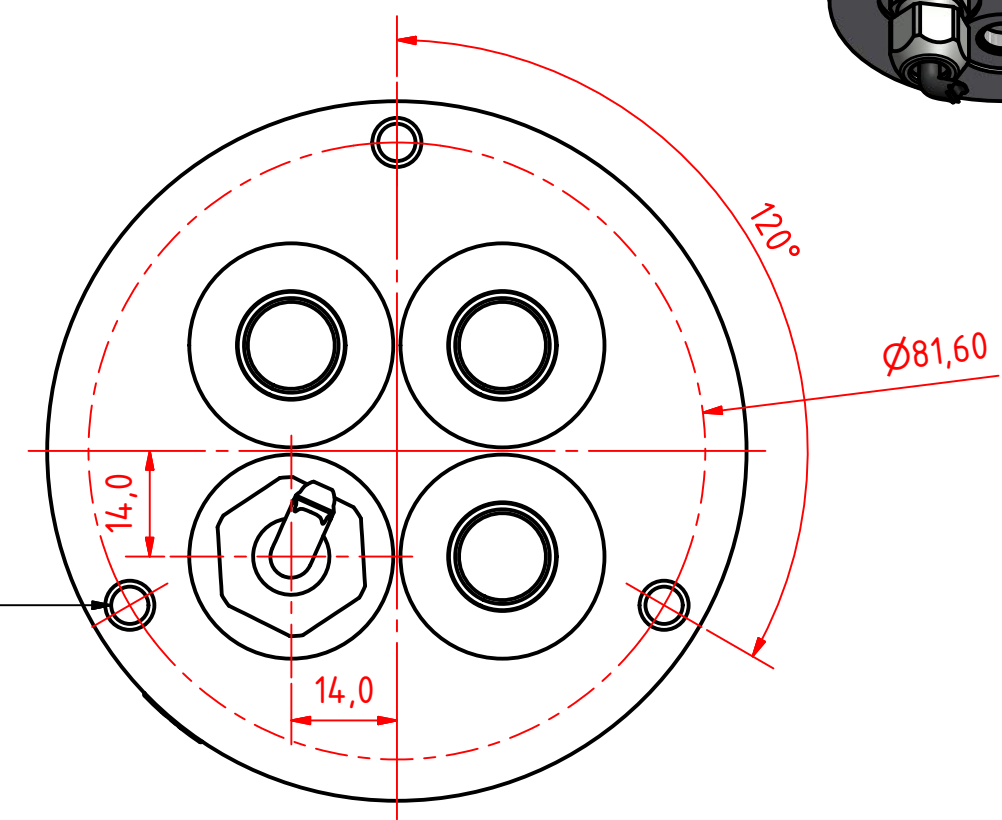

MATERIAL DESCRIPTION:
Alu EN 6082, Acrylic. (20µ) Silver anodized according to EN ISO 7599 (50µ) Black anodized according to MIL-A 8625F

This Drawing, and the information within, is the property of Lopolight ApS and may not be used in any form without express permission there from. Lopolight reserves the right to change this drawing and assumes no liability for the information communicated herein. Use of dimensions and other information in this drawing is at the users own risk.

DRAWING NO.: 300-114SC	REV. NO.: 0	SIZE: A3	DRAWN BY: Friisen
SCALE: 1:1	TOLERANCES: DS/ISO 2768-f	REVIEWED BY:	CREATION DATE: 05-12-2014
MATERIAL DESCRIPTION: Alu EN 6082, Acrylic.			

(20µ) Silver anodized according to EN ISO 7599
(50µ) Black anodized according to MIL-A 8625F
This Drawing, and the information within, is the property of Lopolight ApS and may not be used in any form without express permission there from. Lopolight reserves the right to change this drawing and assumes no liability for the information communicated herein. Use of dimensions and other information in this drawing is at the users own risk.

300-114 Single, 360° Red light for vessels above 50 m, 400-035 Promount, Cable Down.

DRAWING NO.: 300-114SF	REV. NO.: 0	SIZE: A3	DRAWN BY: Friisen
SCALE: 1:1	TOLERANCES: DS/ISO 2768-f	REVIEWED BY:	CREATION DATE: 05-12-2014
MATERIAL DESCRIPTION: Alu EN 6082, Acrylic. (20µ) Silver anodized according to EN ISO 7599 (50µ) Black anodized according to MIL-A 8625F			
This Drawing, and the information within, is the property of Lopolight ApS and may not be used in any form without express permission there from. Lopolight reserves the right to change this drawing and assumes no liability for the information communicated herein. Use of dimensions and other information in this drawing is at the users own risk.			