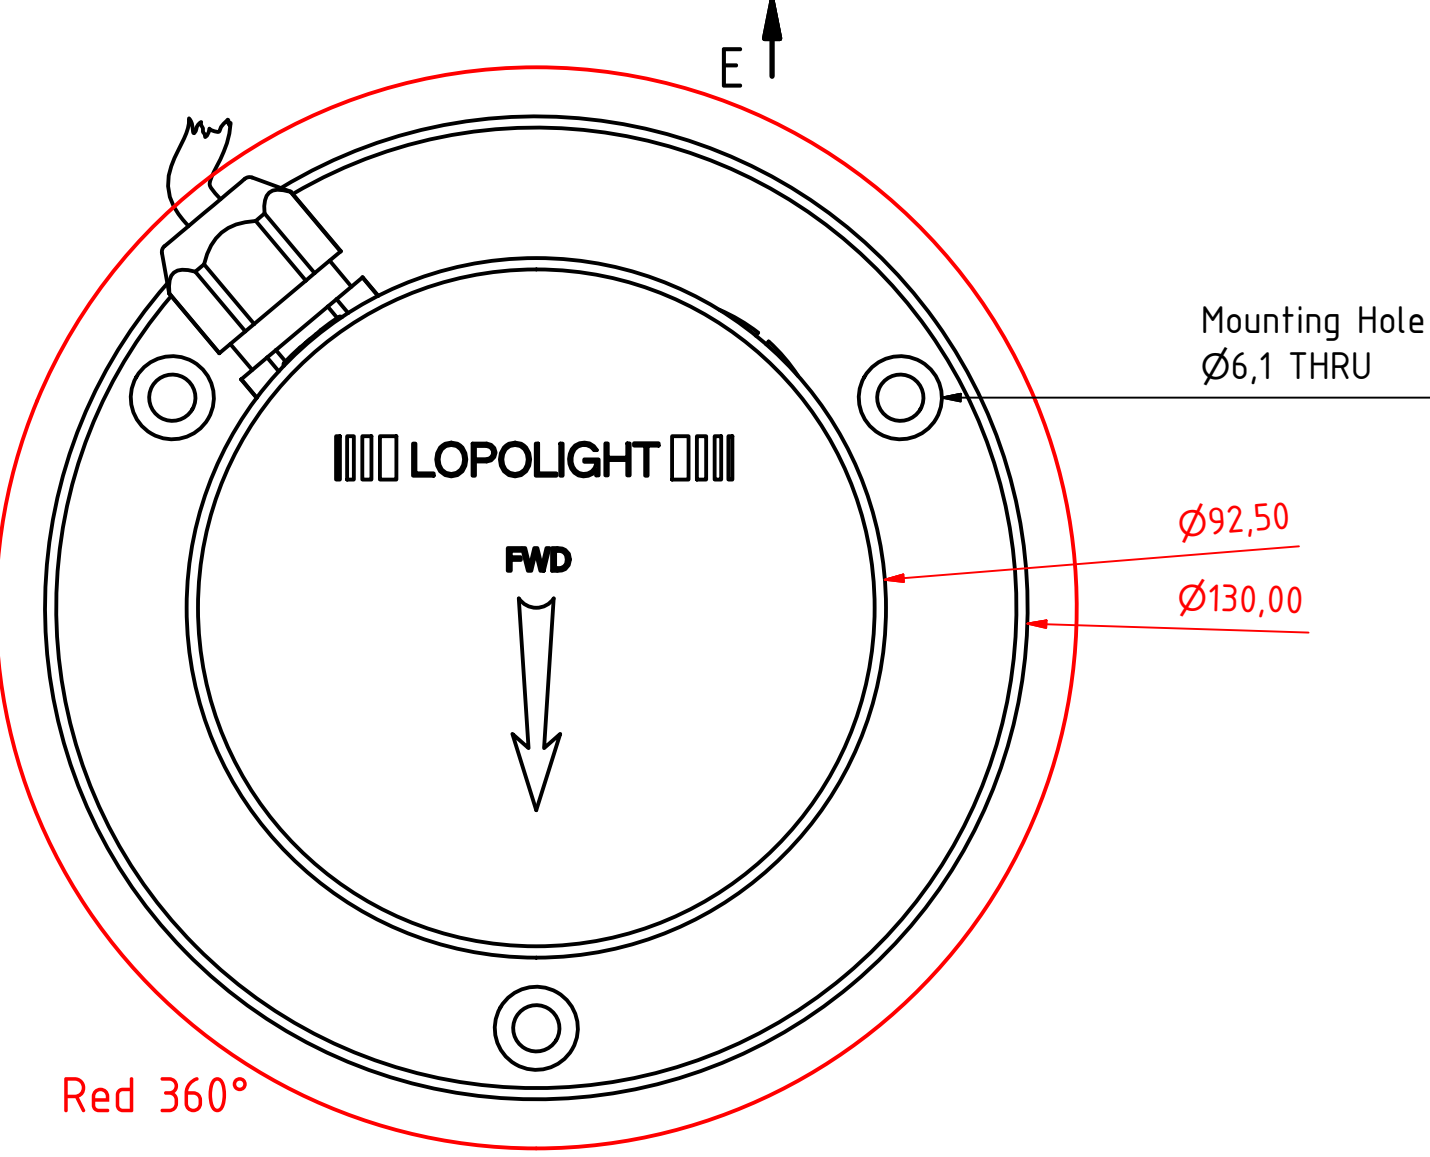

A B C D E F G H I J

300-114 Single, 360° Red light for vessels above 50 m, 400-034 Promount, 400-404 PE Base Plate, Cable Side.

DRAWING NO.: 300-114SE	REV. NO.: 0	SIZE: A3	DRAWN BY: Friisen
SCALE: 1:1	TOLERANCES: DS/ISO 2768-f	REVIEWED BY:	CREATION DATE: 05-12-2014

MATERIAL DESCRIPTION:
Alu EN 6082, Acrylic, PE (20µ) Silver anodized according to EN ISO 7599 (50µ) Black anodized according to MIL-A 8625F

This Drawing, and the information within, is the property of Lopolight ApS and may not be used in any form without express permission there from. Lopolight reserves the right to change this drawing and assumes no liability for the information communicated herein. Use of dimensions and other information in this drawing is at the users own risk.

LOPOLIGHT

Lopolight ApS
Ved Klaedebo 12
DK-2970, Hoersholm
Denmark

Tel:(+45) 32 48 50 30 Fax:(+45) 32 48 50 32
info@lopolight.com

A B C D E F G H I J

1
2
3
4
5
6
7
8

1
2
3
4
5
6
7
8