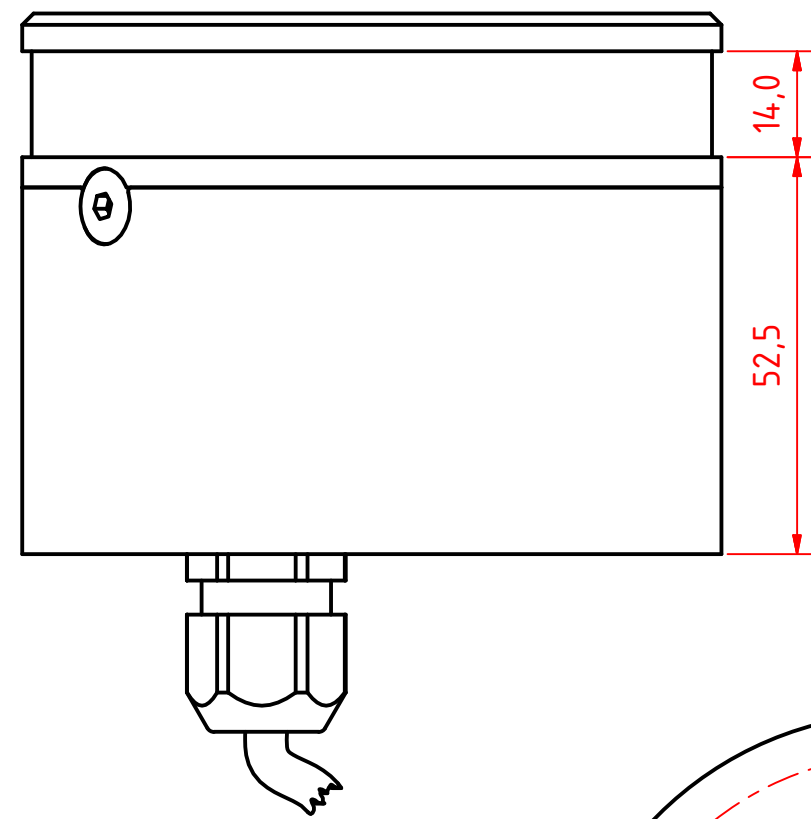

Mounting Hole
M6x1 - 8,0mm DEEP

300-114 Single, 360° Red light for vessels above 50 m, 400-035 Promount, Cable Down.

DRAWING NO.: 300-114SF	REV. NO.: 0	SIZE: A3	DRAWN BY: Friisen
SCALE: 1:1	TOLERANCES: DS/ISO 2768-f	REVIEWED BY:	CREATION DATE: 05-12-2014
MATERIAL DESCRIPTION: Alu EN 6082, Acrylic. (20µ) Silver anodized according to EN ISO 7599 (50µ) Black anodized according to MIL-A 8625F			
This Drawing, and the information within, is the property of Lopolight ApS and may not be used in any form without express permission there from. Lopolight reserves the right to change this drawing and assumes no liability for the information communicated herein. Use of dimensions and other information in this drawing is at the users own risk.			

LOPOLIGHT
Lopolight ApS
Ved Klaedebo 12
DK-2970, Hoersholm
Denmark
www.lopolight.com
Tel:(+45) 32 48 50 30 Fax:(+45) 32 48 50 32
info@lopolight.com