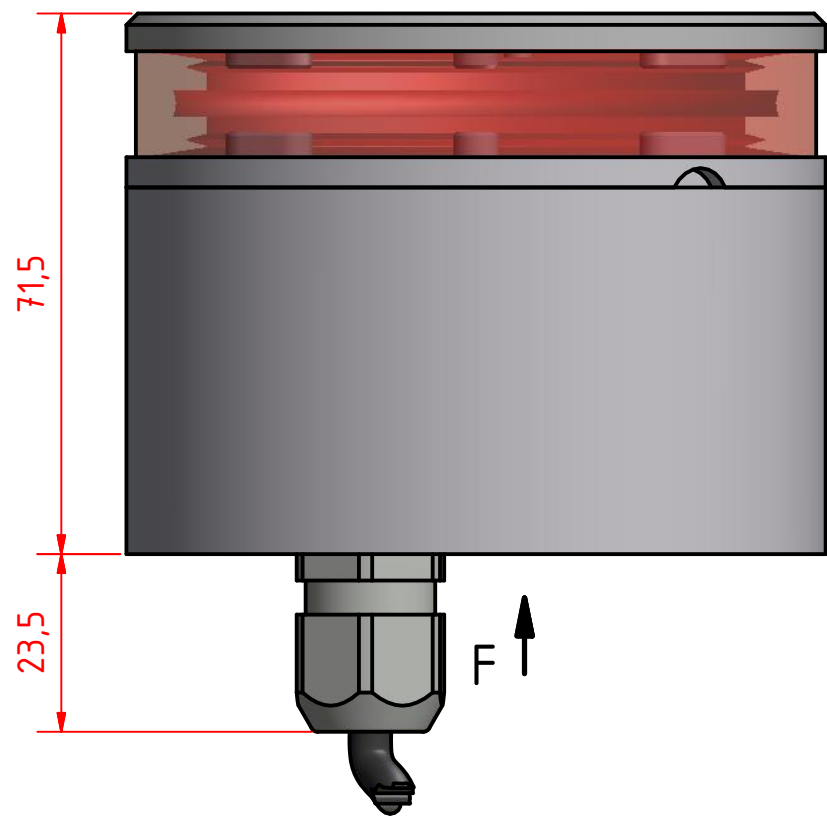

Mounting Hole
M6x1 - 8,0mm DEEP

300-114 Single, 360° Red light for vessels above 50 m, 400-035 Promount, Cable Down.

DRAWING NO.: 300-114SF	REV. NO.: 0	SIZE: A3	DRAWN BY: Friisen
SCALE: 1:1	TOLERANCES: DS/ISO 2768-f	REVIEWED BY:	CREATION DATE: 05-12-2014
MATERIAL DESCRIPTION: Alu EN 6082, Acrylic. (20µ) Silver anodized according to EN ISO 7599 (50µ) Black anodized according to MIL-A 8625F			
This Drawing, and the information within, is the property of Lopolight ApS and may not be used in any form without express permission there from. Lopolight reserves the right to change this drawing and assumes no liability for the information communicated herein. Use of dimensions and other information in this drawing is at the users own risk.			

LOPOLIGHT
Lopolight ApS
Ved Klaedebo 12
DK-2970, Hoersholm
Denmark
www.lopolight.com
Tel:(+45) 32 48 50 30 Fax:(+45) 32 48 50 32
info@lopolight.com