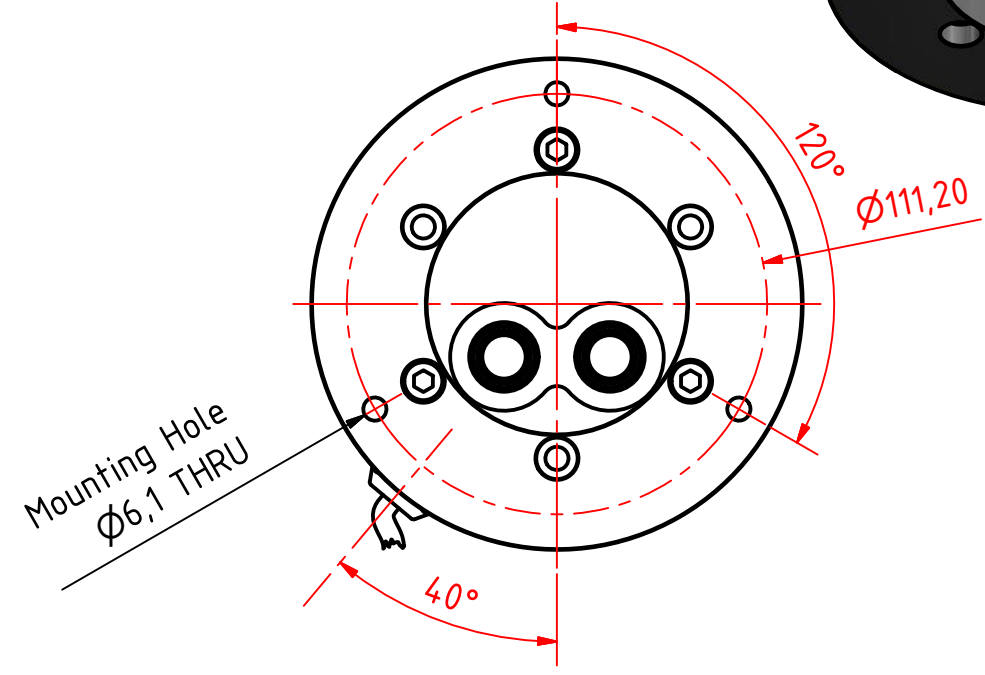

A B C D E F G H I J

300-114 Single, 360° Red light for vessels above 50 m, 400-034 Promount, 400-404 PE Base Plate, Cable Side.

DRAWING NO.: 300-114SE	REV. NO.: 0	SIZE: A3	DRAWN BY: Friisen
SCALE: 1:1	TOLERANCES: DS/ISO 2768-f	REVIEWED BY:	CREATION DATE: 05-12-2014

MATERIAL DESCRIPTION:
Alu EN 6082, Acrylic, PE (20µ) Silver anodized according to EN ISO 7599 (50µ) Black anodized according to MIL-A 8625F

This Drawing, and the information within, is the property of Lopolight ApS and may not be used in any form without express permission there from. Lopolight reserves the right to change this drawing and assumes no liability for the information communicated herein. Use of dimensions and other information in this drawing is at the users own risk.

LOPOLIGHT

Lopolight ApS
Ved Klaedebo 12
DK-2970, Hoersholm
Denmark

Tel:(+45) 32 48 50 30 Fax:(+45) 32 48 50 32
info@lopolight.com

A B C D E F G H I J

1
2
3
4
5
6
7
8

1
2
3
4
5
6
7
8