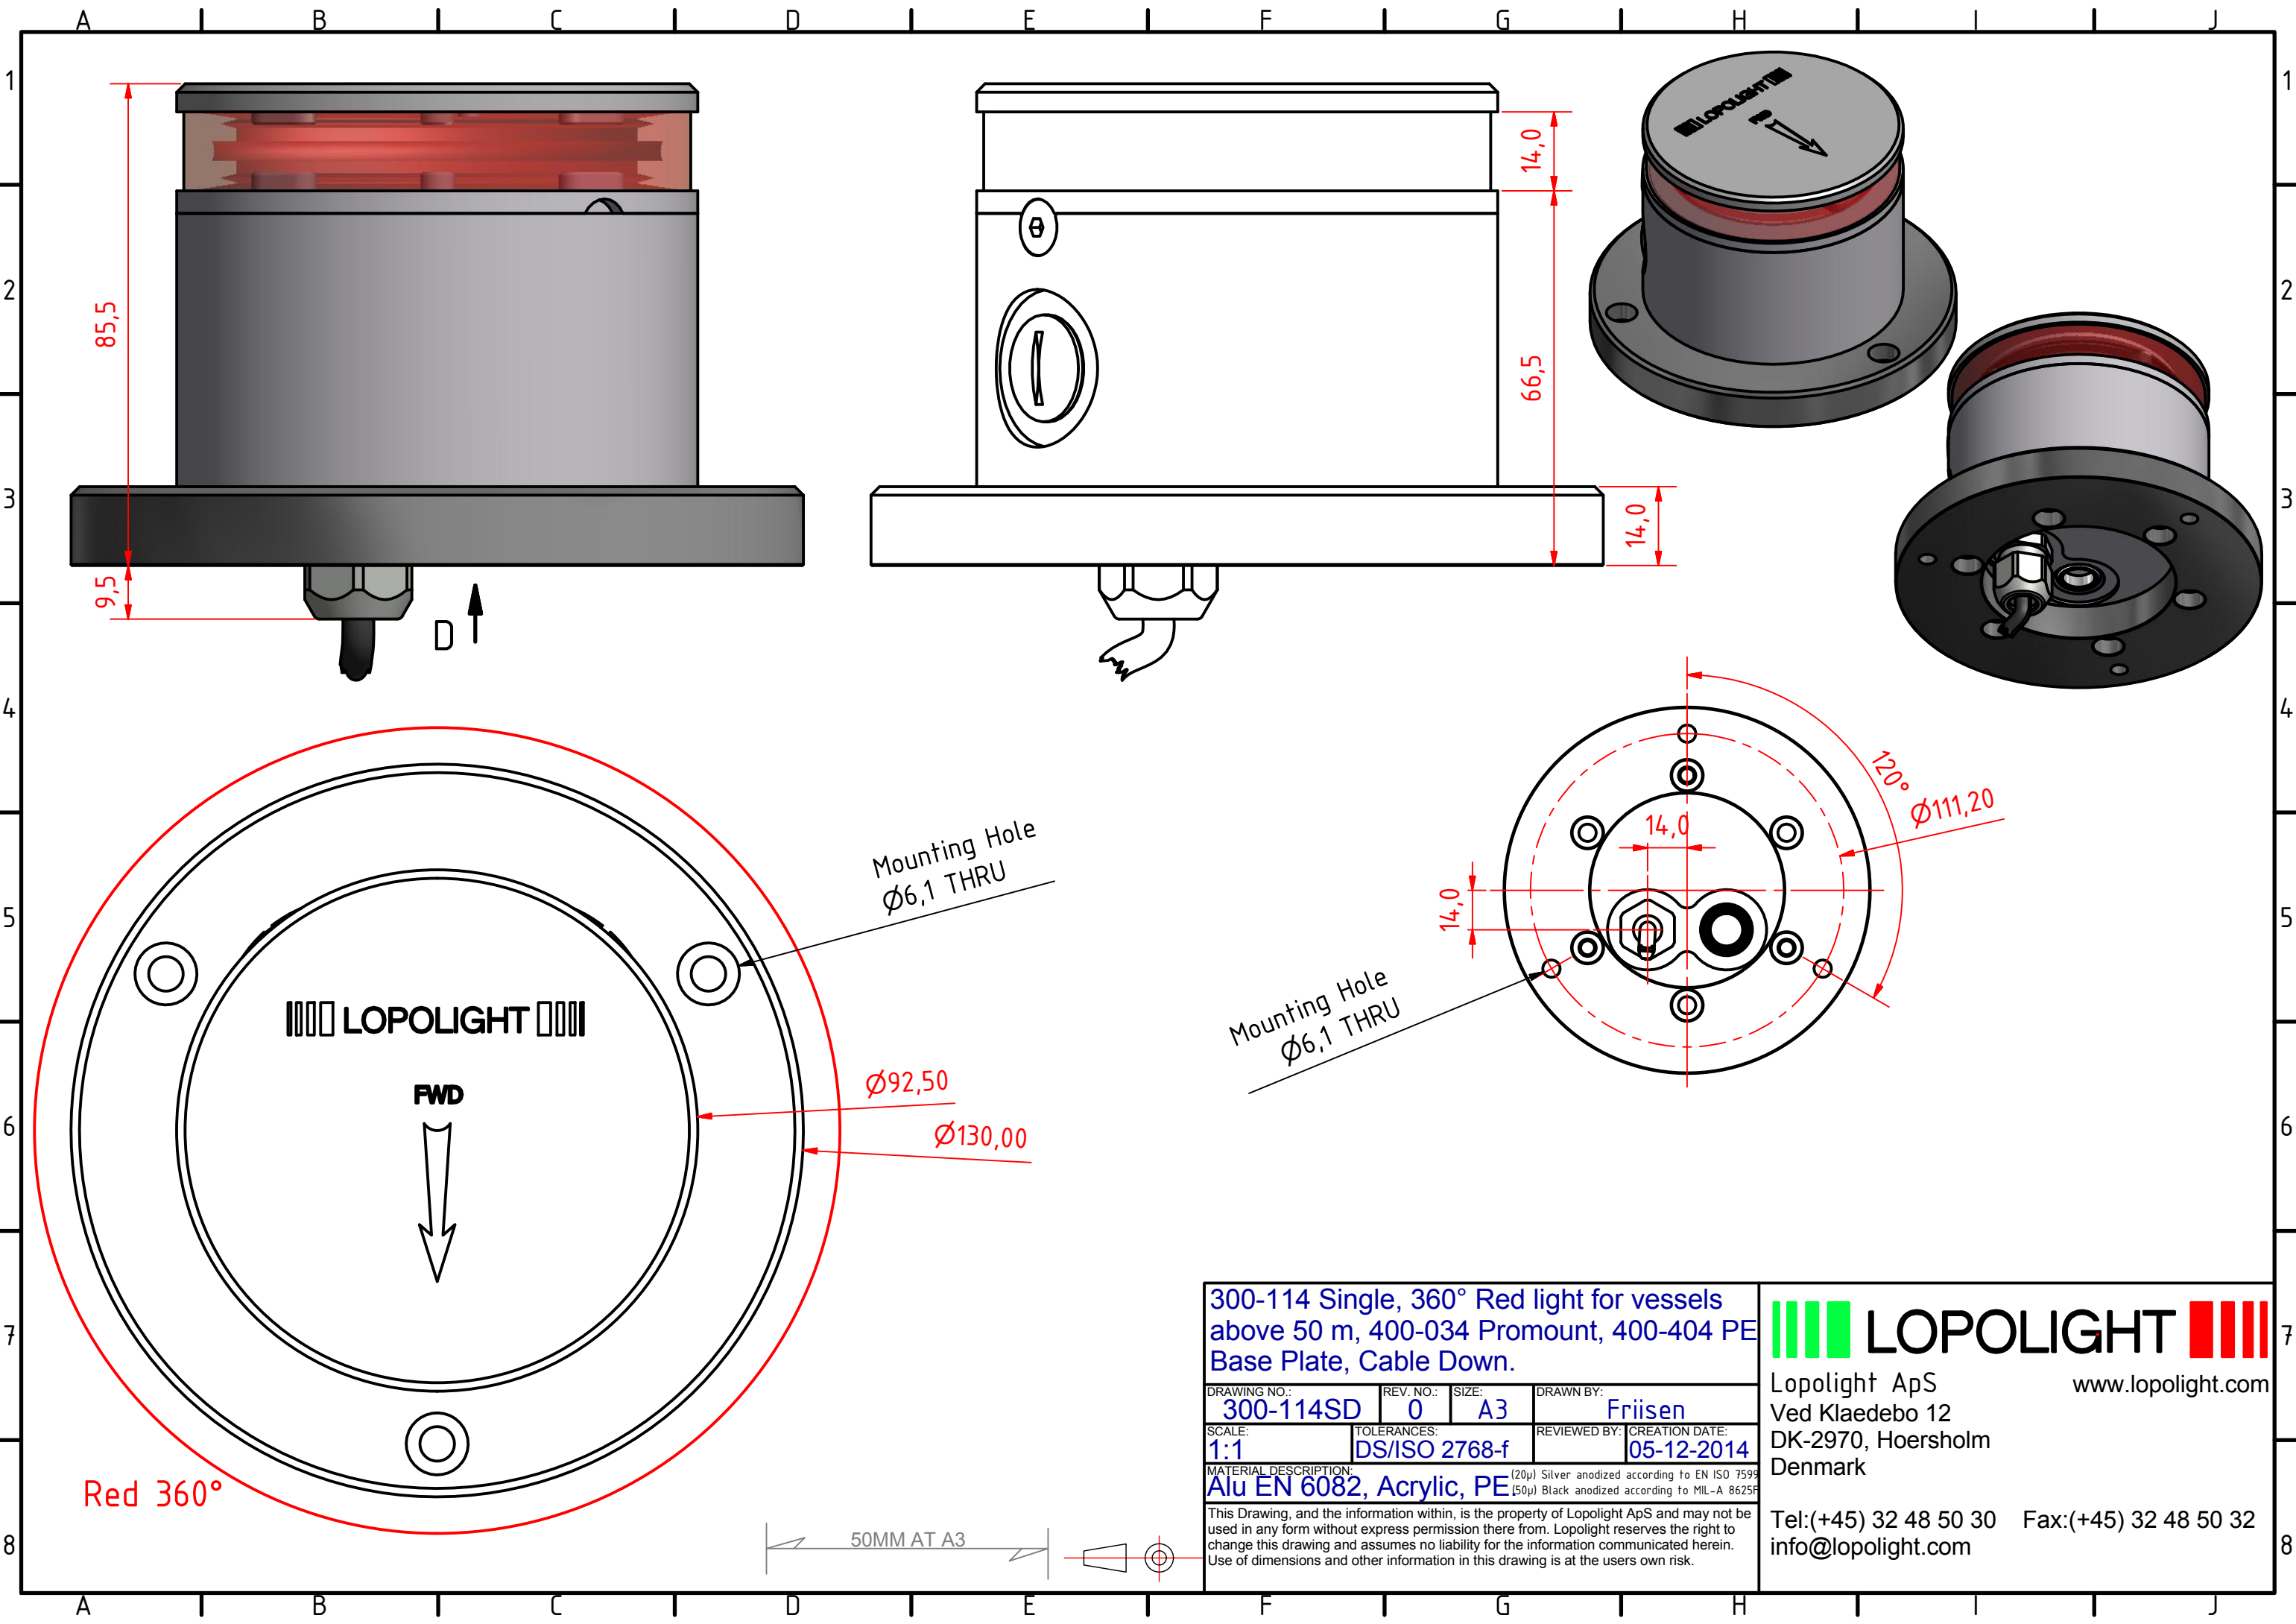

300-114 Single, 360° Red light for vessels above 50 m, 400-034 Promount, 400-404 PE Base Plate, Cable Down.

DRAWING NO.: 300-114SD	REV. NO.: 0	SIZE: A3	DRAWN BY: Friisen
SCALE: 1:1	TOLERANCES: DS/ISO 2768-f	REVIEWED BY:	CREATION DATE: 05-12-2014

MATERIAL DESCRIPTION:
Alu EN 6082, Acrylic, PE (20µ) Silver anodized according to EN ISO 7599 (50µ) Black anodized according to MIL-A 8625F

This Drawing, and the information within, is the property of Lopolight ApS and may not be used in any form without express permission there from. Lopolight reserves the right to change this drawing and assumes no liability for the information communicated herein. Use of dimensions and other information in this drawing is at the users own risk.

LOPOLIGHT
Lopolight ApS
Ved Klaedebo 12
DK-2970, Hoersholm
Denmark

www.lopolight.com
Tel:(+45) 32 48 50 30 Fax:(+45) 32 48 50 32
info@lopolight.com

50MM AT A3