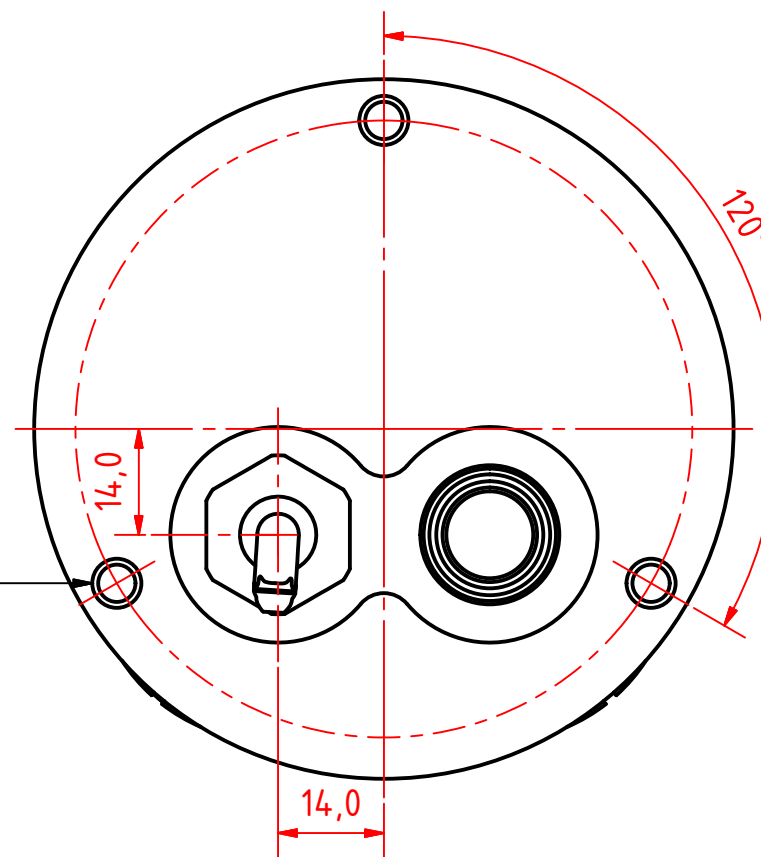

Mounting Hole
M6x1 - 10,0mm DEEP

300-114 Single, 360° Red light for vessels above 50 m, 400-034 Promount, Cable Down.

DRAWING NO.: 300-114SB	REV. NO.: 0	SIZE: A3	DRAWN BY: Friisen
SCALE: 1:1	TOLERANCES: DS/ISO 2768-f	REVIEWED BY:	CREATION DATE: 05-12-2014

MATERIAL DESCRIPTION:
Alu EN 6082, Acrylic. (20µ) Silver anodized according to EN ISO 7599 (50µ) Black anodized according to MIL-A 8625F

This Drawing, and the information within, is the property of Lopolight ApS and may not be used in any form without express permission there from. Lopolight reserves the right to change this drawing and assumes no liability for the information communicated herein. Use of dimensions and other information in this drawing is at the users own risk.

LOPOLIGHT

Lopolight ApS
Ved Klaedebo 12
DK-2970, Hoersholm
Denmark

www.lopolight.com

Tel:(+45) 32 48 50 30 Fax:(+45) 32 48 50 32
info@lopolight.com

Mounting Hole
M6x1 - 10,0mm DEEP

300-114 Single, 360° Red light for vessels
above 50 m, 400-034 Promount, Cable Side.

DRAWING NO.: 300-114SC	REV. NO.: 0	SIZE: A3	DRAWN BY: Friisen
SCALE: 1:1	TOLERANCES: DS/ISO 2768-f	REVIEWED BY:	CREATION DATE: 05-12-2014
MATERIAL DESCRIPTION: Alu EN 6082, Acrylic.			

(20µ) Silver anodized according to EN ISO 7599
(50µ) Black anodized according to MIL-A 8625F
This Drawing, and the information within, is the property of Lopolight ApS and may not be used in any form without express permission there from. Lopolight reserves the right to change this drawing and assumes no liability for the information communicated herein. Use of dimensions and other information in this drawing is at the users own risk.