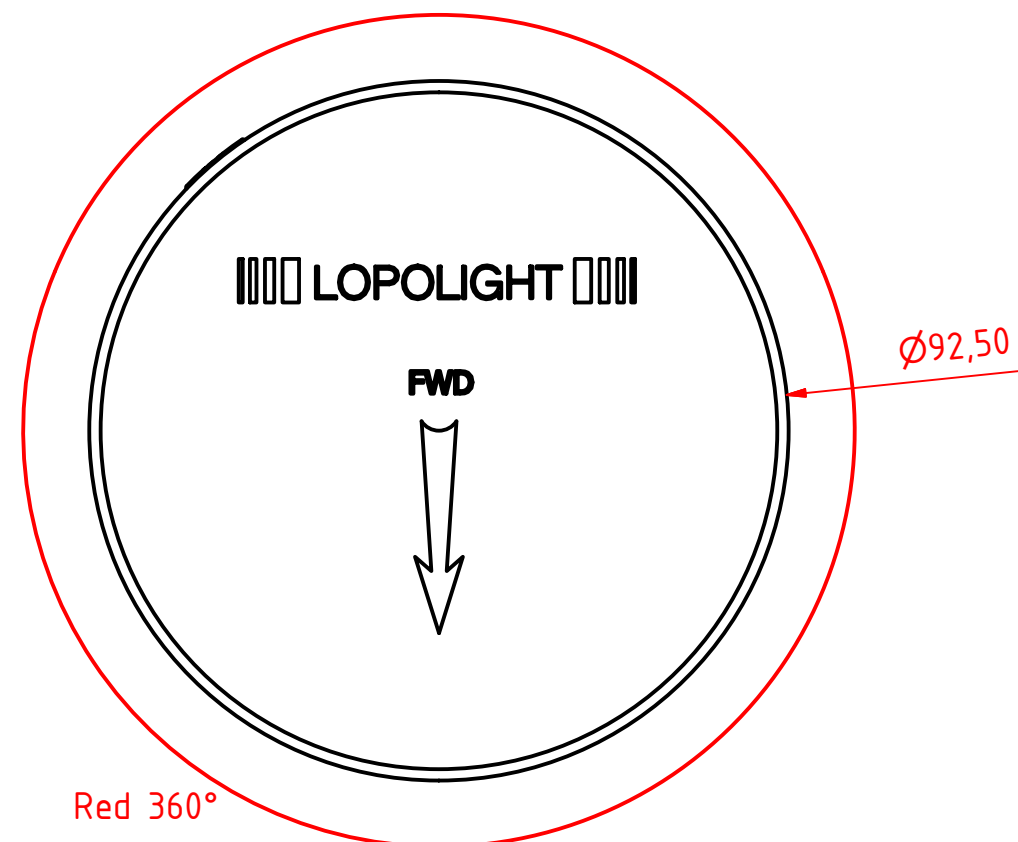

Mounting Hole
M6x1 - 8,0mm DEEP

300-114 Single, 360° Red light for vessels above 50 m, 400-035 Promount, Cable Down.

DRAWING NO.: 300-114SF	REV. NO.: 0	SIZE: A3	DRAWN BY: Friisen
SCALE: 1:1	TOLERANCES: DS/ISO 2768-f	REVIEWED BY:	CREATION DATE: 05-12-2014
MATERIAL DESCRIPTION: Alu EN 6082, Acrylic. (20µ) Silver anodized according to EN ISO 7599 (50µ) Black anodized according to MIL-A 8625F			
This Drawing, and the information within, is the property of Lopolight ApS and may not be used in any form without express permission there from. Lopolight reserves the right to change this drawing and assumes no liability for the information communicated herein. Use of dimensions and other information in this drawing is at the users own risk.			

LOPOLIGHT
Lopolight ApS
Ved Klaedebo 12
DK-2970, Hoersholm
Denmark
www.lopolight.com
Tel:(+45) 32 48 50 30 Fax:(+45) 32 48 50 32
info@lopolight.com