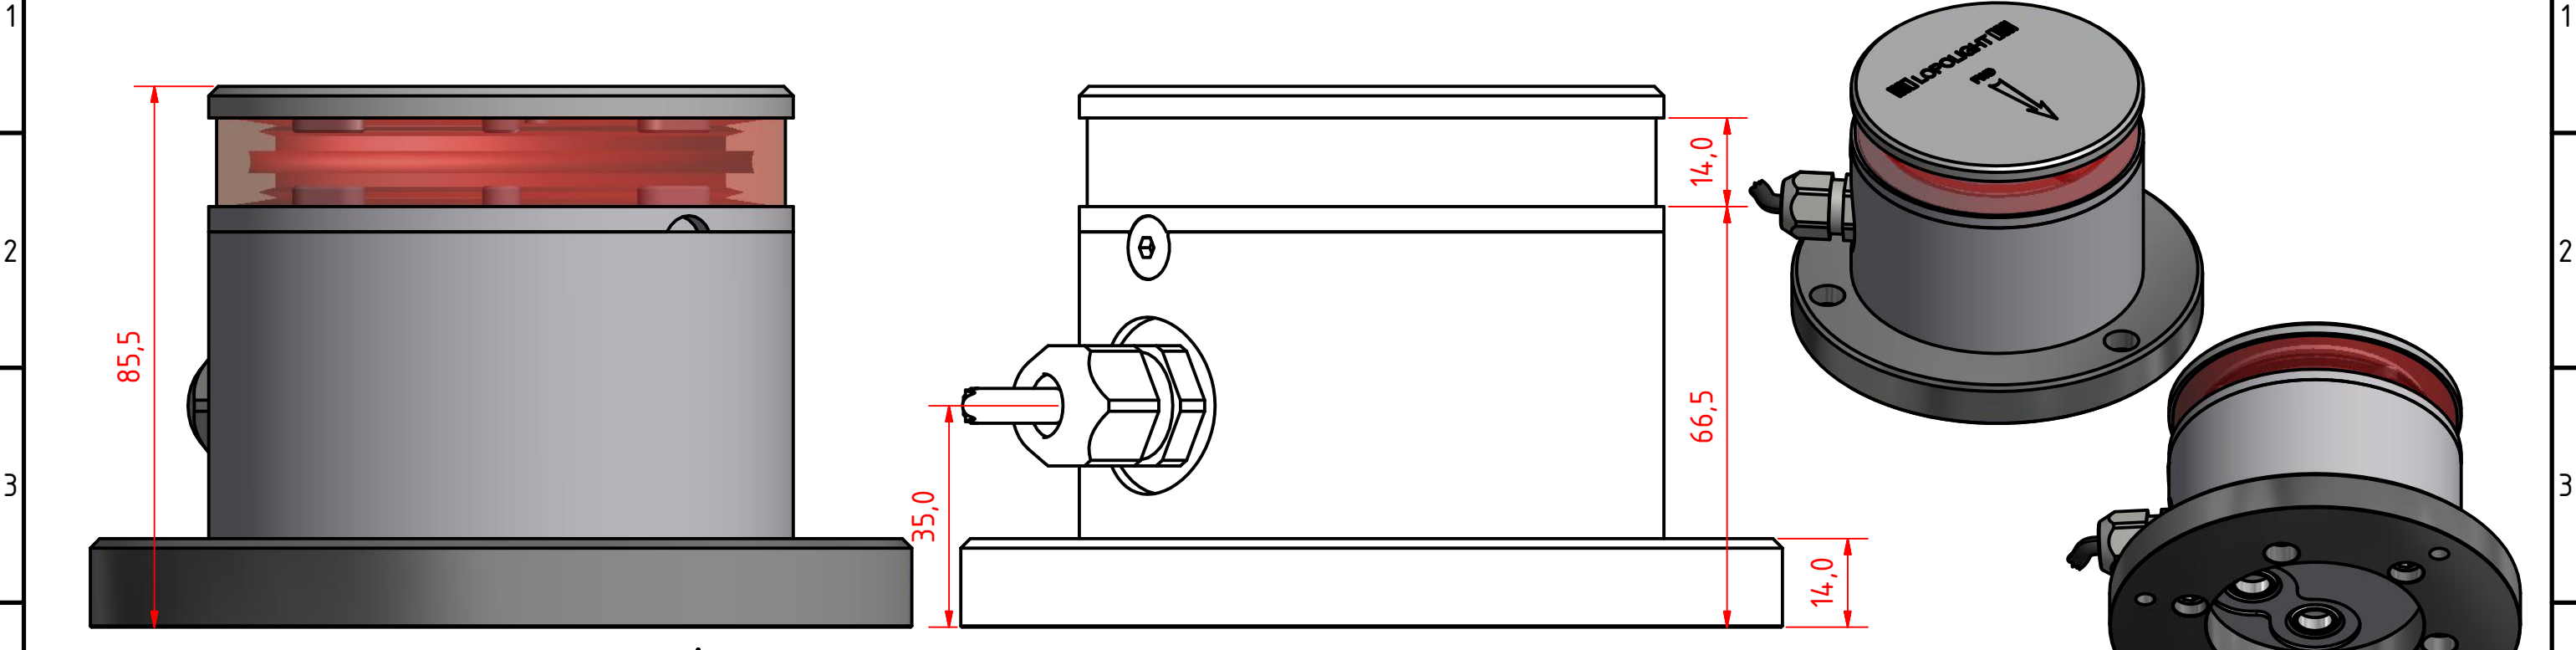

A B C D E F G H I J

300-114 Single, 360° Red light for vessels above 50 m, 400-034 Promount, 400-404 PE Base Plate, Cable Side.

DRAWING NO.: 300-114SE	REV. NO.: 0	SIZE: A3	DRAWN BY: Friisen
SCALE: 1:1	TOLERANCES: DS/ISO 2768-f	REVIEWED BY:	CREATION DATE: 05-12-2014

MATERIAL DESCRIPTION:
Alu EN 6082, Acrylic, PE (20µ) Silver anodized according to EN ISO 7599 (50µ) Black anodized according to MIL-A 8625F

This Drawing, and the information within, is the property of Lopolight ApS and may not be used in any form without express permission there from. Lopolight reserves the right to change this drawing and assumes no liability for the information communicated herein. Use of dimensions and other information in this drawing is at the users own risk.

LOPOLIGHT

Lopolight ApS
Ved Klaedebo 12
DK-2970, Hoersholm
Denmark

Tel:(+45) 32 48 50 30 Fax:(+45) 32 48 50 32
info@lopolight.com

A B C D E F G H I J

1
2
3
4
5
6
7
8

1
2
3
4
5
6
7
8