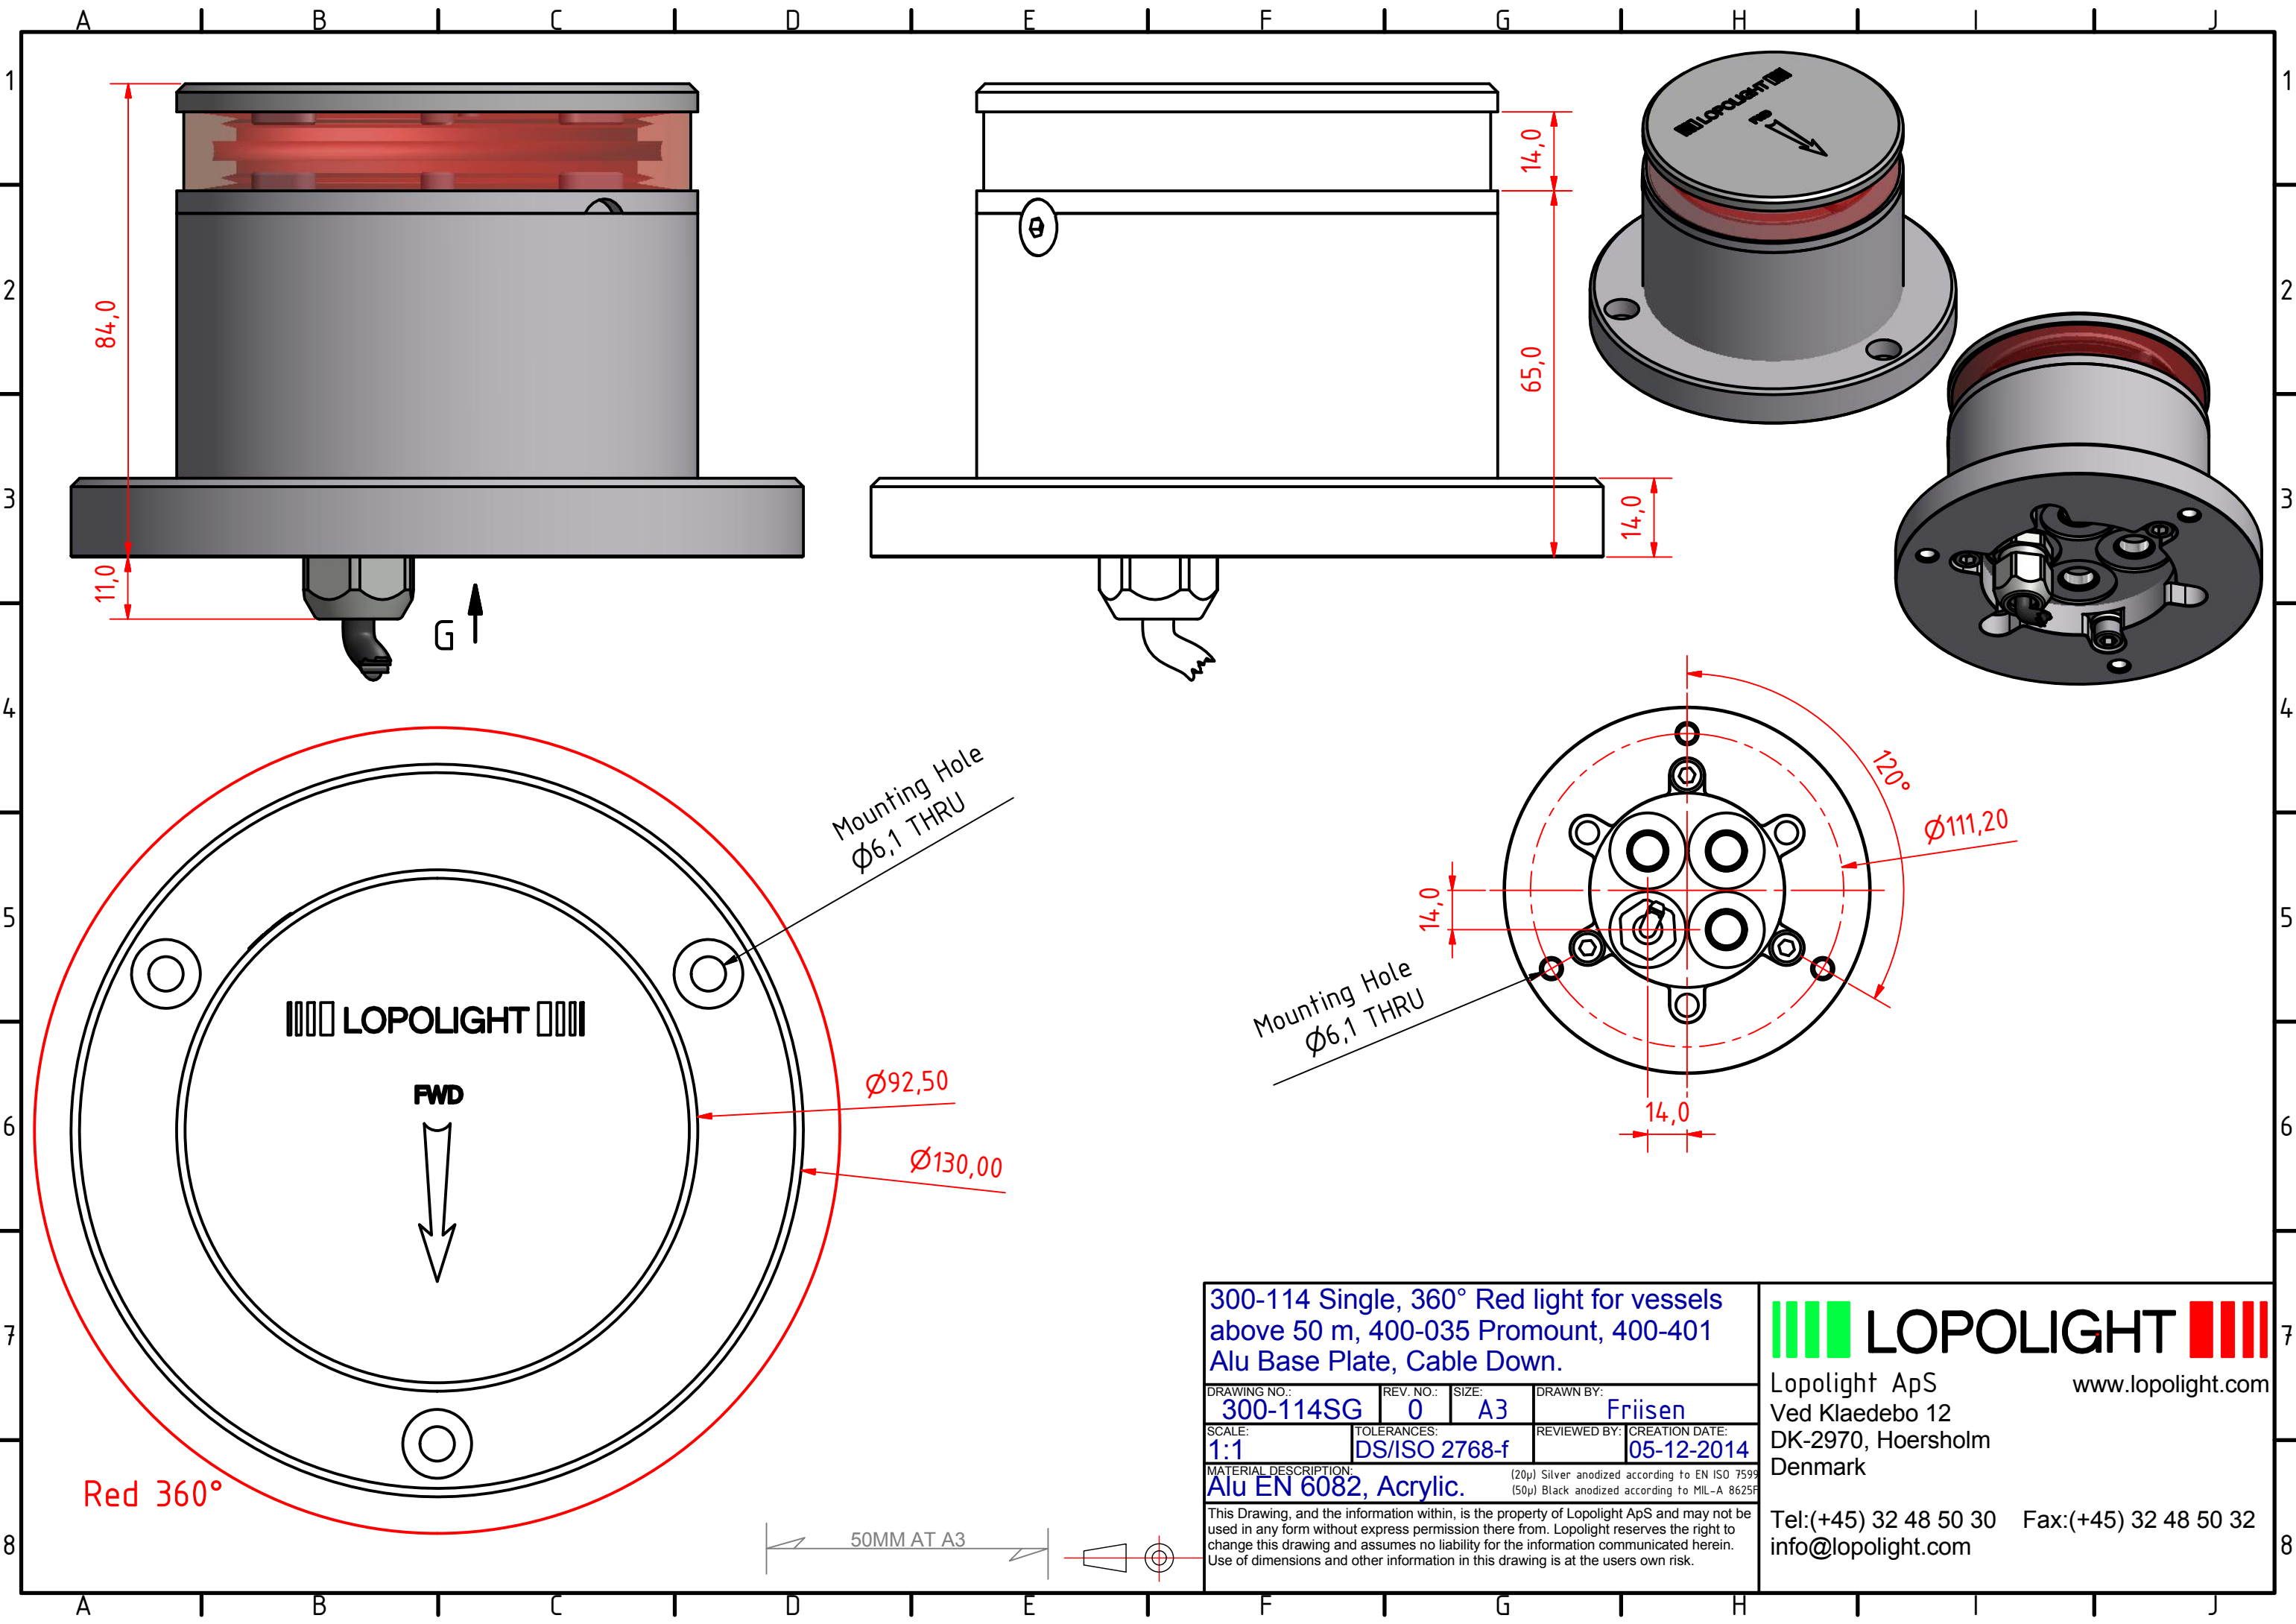

Red 360°

50MM AT A3

300-114 Single, 360° Red light for vessels above 50 m, 400-035 Promount, 400-401 Alu Base Plate, Cable Down.

DRAWING NO.: 300-114SG	REV. NO.: 0	SIZE: A3	DRAWN BY: Friisen

SCALE: 1:1	TOLERANCES: DS/ISO 2768-f	REVIEWED BY:	CREATION DATE: 05-12-2014

MATERIAL DESCRIPTION:
Alu EN 6082, Acrylic. (20µ) Silver anodized according to EN ISO 7599 (50µ) Black anodized according to MIL-A 8625F

This Drawing, and the information within, is the property of Lopolight ApS and may not be used in any form without express permission there from. Lopolight reserves the right to change this drawing and assumes no liability for the information communicated herein. Use of dimensions and other information in this drawing is at the users own risk.

LOPOLIGHT

Lopolight ApS
Ved Klaedebo 12
DK-2970, Hoersholm
Denmark

Tel:(+45) 32 48 50 30 Fax:(+45) 32 48 50 32
info@lopolight.com

www.lopolight.com