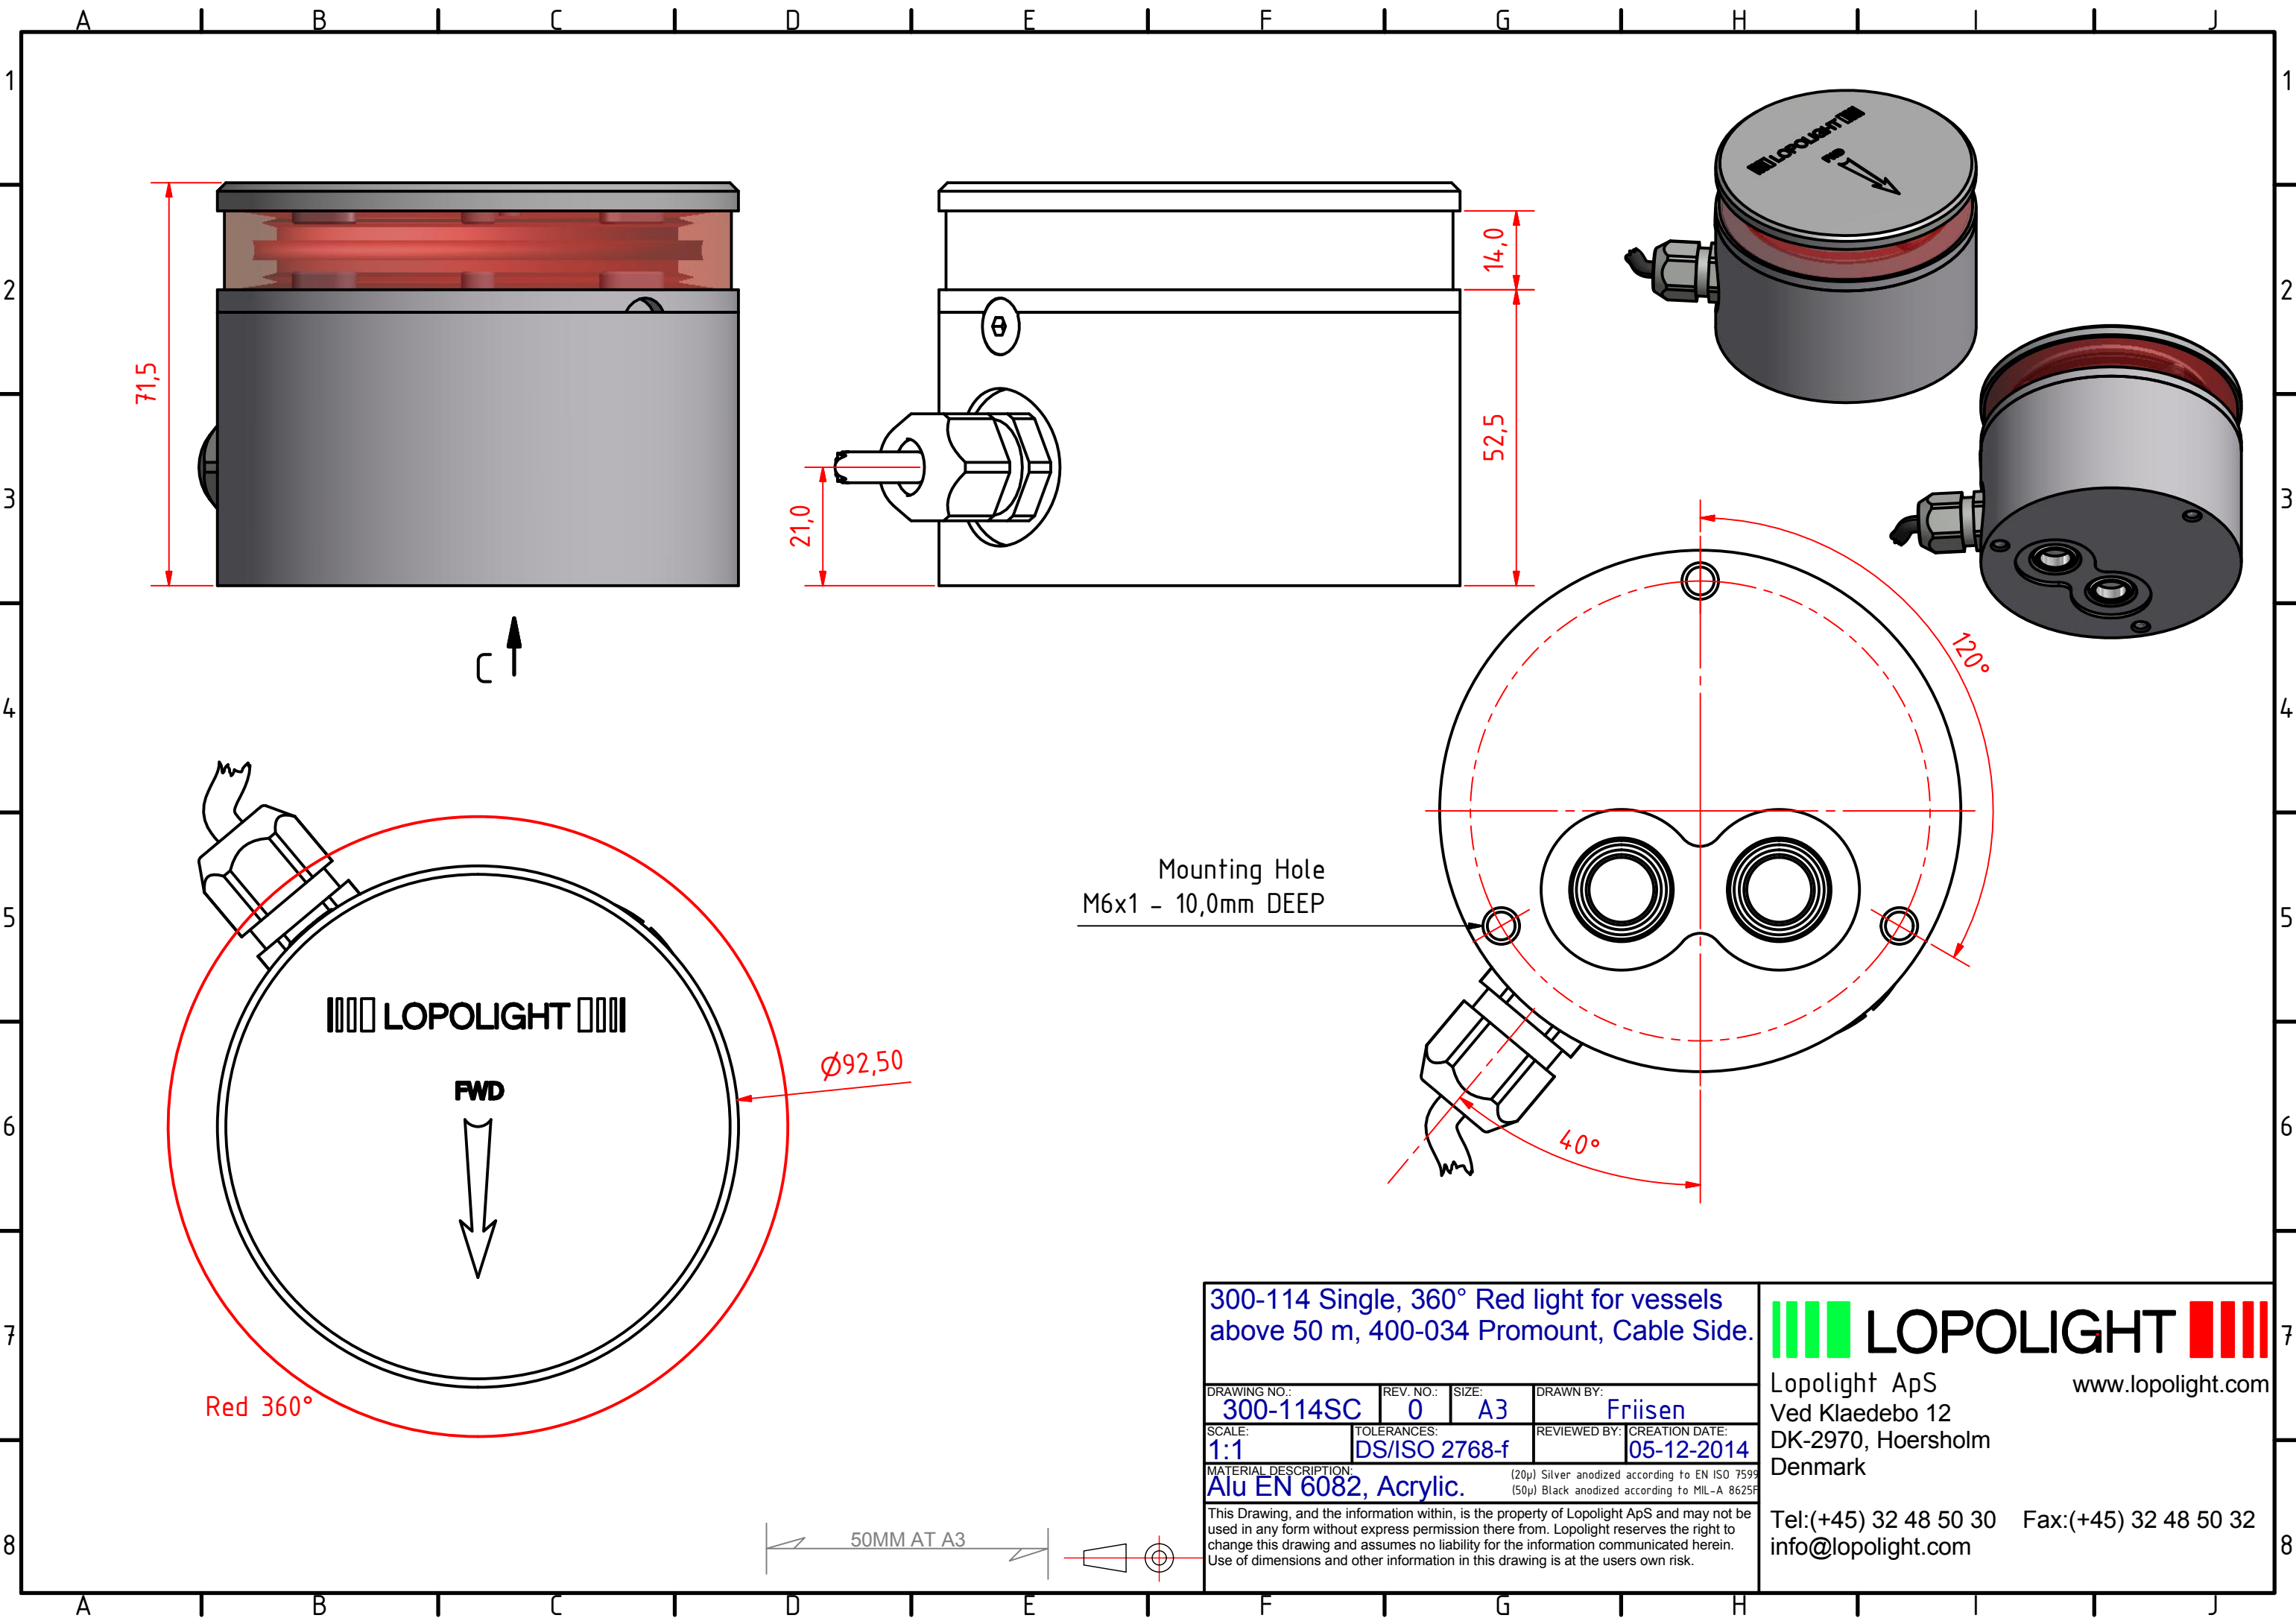

Mounting Hole
M6x1 - 10,0mm DEEP

300-114 Single, 360° Red light for vessels above 50 m, 400-034 Promount, Cable Down.

DRAWING NO.: 300-114SB	REV. NO.: 0	SIZE: A3	DRAWN BY: Friisen
SCALE: 1:1	TOLERANCES: DS/ISO 2768-f	REVIEWED BY:	CREATION DATE: 05-12-2014

MATERIAL DESCRIPTION:
Alu EN 6082, Acrylic. (20µ) Silver anodized according to EN ISO 7599 (50µ) Black anodized according to MIL-A 8625F

This Drawing, and the information within, is the property of Lopolight ApS and may not be used in any form without express permission there from. Lopolight reserves the right to change this drawing and assumes no liability for the information communicated herein. Use of dimensions and other information in this drawing is at the users own risk.

LOPOLIGHT

Lopolight ApS
Ved Klaedebo 12
DK-2970, Hoersholm
Denmark

www.lopolight.com

Tel:(+45) 32 48 50 30 Fax:(+45) 32 48 50 32
info@lopolight.com

Mounting Hole
M6x1 - 10,0mm DEEP

300-114 Single, 360° Red light for vessels
above 50 m, 400-034 Promount, Cable Side.

DRAWING NO.: 300-114SC	REV. NO.: 0	SIZE: A3	DRAWN BY: Friisen
SCALE: 1:1	TOLERANCES: DS/ISO 2768-f	REVIEWED BY:	CREATION DATE: 05-12-2014
MATERIAL DESCRIPTION: Alu EN 6082, Acrylic.			

(20µ) Silver anodized according to EN ISO 7599
(50µ) Black anodized according to MIL-A 8625F
This Drawing, and the information within, is the property of Lopolight ApS and may not be used in any form without express permission there from. Lopolight reserves the right to change this drawing and assumes no liability for the information communicated herein. Use of dimensions and other information in this drawing is at the users own risk.