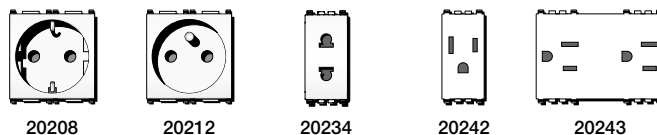

Socket outlets - TECHNICAL CHARACTERISTICS

Other standard socket outlets

	20208	20212	20234	20242	20243
S10 Italian standard plug	●	●	●		
2P 2,5 A Europlug	●	●	●		
2P+E 16 A 250 V~ German standard plug	●		●		
2P+E 16 A 250 V~ German/French standard plug	●	●	●		
2P+E 16 A 250 V~ French standard plug		●	●		
2P 15 A 125 V~ American standard plug			●	●	●
2P+E 15 A 125 V~ American standard plug				●	●

- Standard plug matching the socket outlet
- Standard plug matching the socket outlet without continuity of the earth connection
- Socket outlet matching the same standard plug, only

Conformity to Standards

20220	.B	.N	2P+E 13 A 250 V~ SICURY socket outlet, English standard - 2 modules
*20234	.B	.N	2P 16 A 250 V~ SICURY socket outlet, Euro-American standard (parallel flat pins and \varnothing 4,8 mm pins)
*20250	.B	.N	2P+E 10 A 250 V~ SICURY socket outlet, Argentinian standard