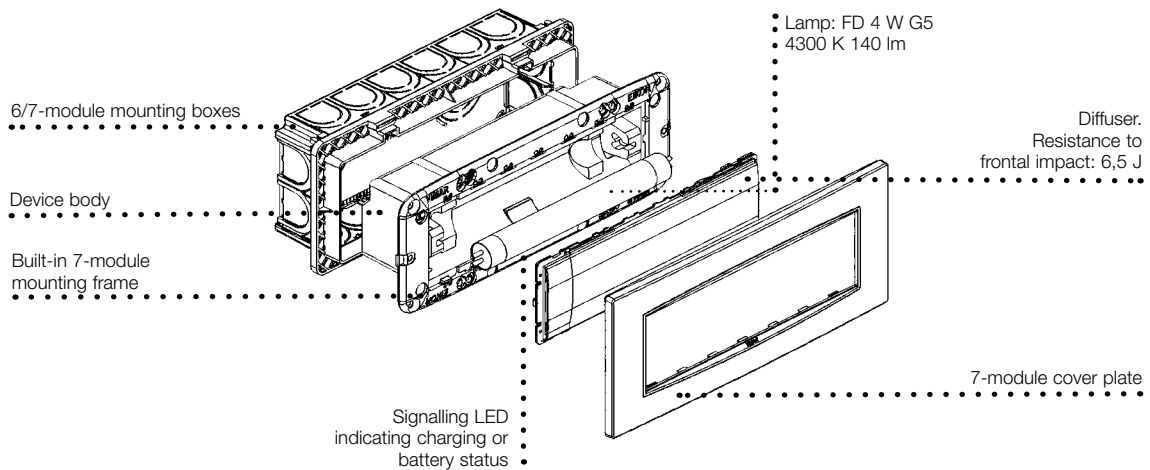

Suitable for use in:

- homes (entrance, near consumer unit, corridors, stairs)
- offices (meeting rooms, service areas)
- hotels (rooms, corridors, stairs)
- hospitals and clinics (wards, corridors, stairs)

Conformity to Standards

LV Directive

EN 60598-1, EN 60598-2-22, EN 60598-2-2 Standards

EMC Directive

EN 61547, EN 61000-3-2, EN 61000-3-3, EN 55015 Standards

Technical specifications

- supply voltage:
  - 20394: 230 V~
  - 20393: 120 V~
- lamp: FD 4 W G5 4300 K 140 lm
- rechargeable and replaceable Ni-Cd 2,4 V 1,3 Ah battery
- protection fuse: 2 A delayed (T) $\varnothing$ 5x20 mm
- luminous flux Φ : 29 lumen
- operating time: 1 h

- battery recharging time: 12 h
- LEDs indicating the state of the charge and battery: see table "LEDs state"
- built-in 6/7-module mounting frame to complete with cover plate
- self-extinguishing body
- resistance to frontal impact: 6,5 J
- installable on 6/7-module V71306, V71306.AU and V71616 mounting boxes or by main manufacturers
- installable at a height of 2,2 m and 20 cm from the floor level
- protection degree: IP40
- class: II
- installable also on normally flammable surfaces

LEDs state

	green LED	red LED
Device supply		
Device supplied and battery charged		
Battery recharging		
Device supplied and battery charged		
Battery voltage beneath the min. charging threshold		
Battery disconnected or fuse burn out		
Battery to be replaced		

LED on
Flashing LED
LED off