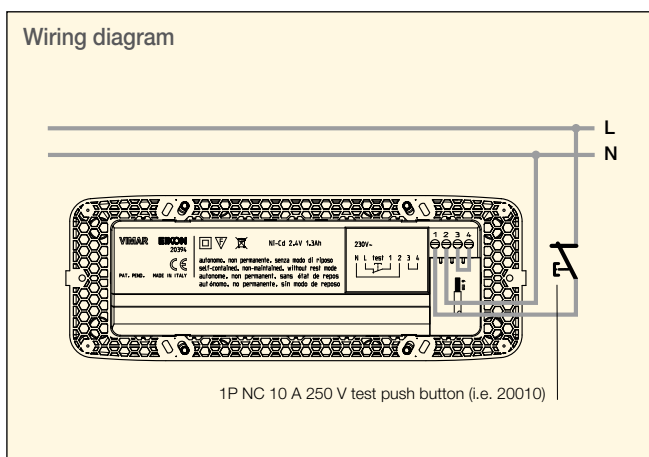

Suitable for use in:

- homes (entrance, near consumer unit, corridors, stairs)
- offices (meeting rooms, service areas)
- hotels (rooms, corridors, stairs)
- hospitals and clinics (wards, corridors, stairs)

Conformity to Standards

LV Directive

EN 60598-1, EN 60598-2-22, EN 60598-2-2 Standards

EMC Directive

EN 61547, EN 61000-3-2, EN 61000-3-3, EN 55015 Standards

Technical specifications

- supply voltage:
  - 20394: 230 V~
  - 20393: 120 V~
- lamp: FD 4 W G5 4300 K 140 lm
- rechargeable and replaceable Ni-Cd 2,4 V 1,3 Ah battery
- protection fuse: 2 A delayed (T) $\varnothing$ 5x20 mm
- luminous flux Φ : 29 lumen
- operating time: 1 h

- battery recharging time: 12 h
- LEDs indicating the state of the charge and battery: see table "LEDs state"
- built-in 6/7-module mounting frame to complete with cover plate
- self-extinguishing body
- resistance to frontal impact: 6,5 J
- installable on 6/7-module V71306, V71306.AU and V71616 mounting boxes or by main manufacturers
- installable at a height of 2,2 m and 20 cm from the floor level
- protection degree: IP40
- class: II
- installable also on normally flammable surfaces

LEDs state

	green LED	red LED
Device supply		
Device supplied and battery charged		
Battery recharging		
Device supplied and battery charged		
Battery voltage beneath the min. charging threshold		
Battery disconnected or fuse burn out		
Battery to be replaced		

LED on
Flashing LED
LED off