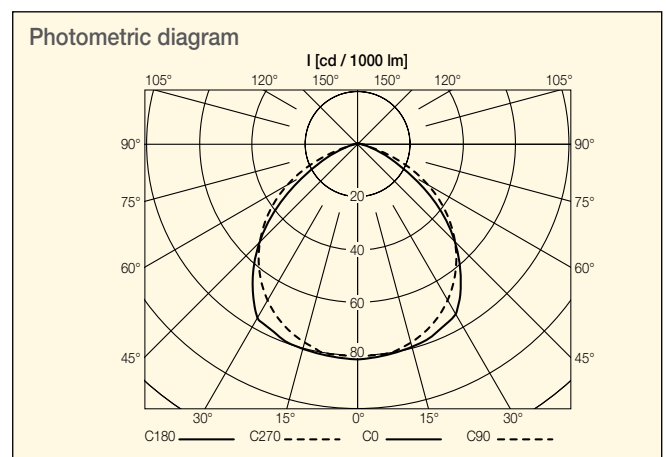

Suitable for use in:

- homes (entrance, near consumer unit, corridors, stairs)
- offices (meeting rooms, service areas)
- hotels (rooms, corridors, stairs)
- hospitals and clinics (wards, corridors, stairs)

Conformity to Standards

LV Directive

EN 60598-1, EN 60598-2-22, EN 60598-2-2 Standards

EMC Directive

EN 61547, EN 61000-3-2, EN 61000-3-3, EN 55015 Standards

Technical specifications

- supply voltage:
  - 20394: 230 V~
  - 20393: 120 V~
- lamp: FD 4 W G5 4300 K 140 lm
- rechargeable and replaceable Ni-Cd 2,4 V 1,3 Ah battery
- protection fuse: 2 A delayed (T) $\varnothing$ 5x20 mm
- luminous flux Φ : 29 lumen
- operating time: 1 h

- battery recharging time: 12 h
- LEDs indicating the state of the charge and battery: see table "LEDs state"
- built-in 6/7-module mounting frame to complete with cover plate
- self-extinguishing body
- resistance to frontal impact: 6,5 J
- installable on 6/7-module V71306, V71306.AU and V71616 mounting boxes or by main manufacturers
- installable at a height of 2,2 m and 20 cm from the floor level
- protection degree: IP40
- class: II
- installable also on normally flammable surfaces

LEDs state

	green LED	red LED
Device supply		
Device supplied and battery charged		
Battery recharging		
Device supplied and battery charged		
Battery voltage beneath the min. charging threshold		
Battery disconnected or fuse burn out		
Battery to be replaced		

LED on
Flashing LED
LED off