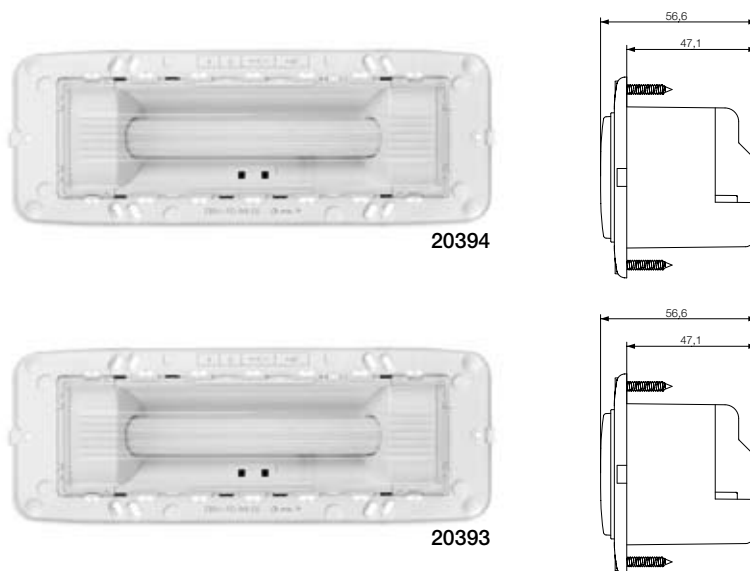

Acoustic and optical signalling

Emergency lighting fitting

20394	Emergency lighting fitting, supply voltage 230 V~ 50-60 Hz, rechargeable Ni-Cd battery, supplied with FD 4W G5 fluorescent lamp and built-in mounting frame for 6/7-module mounting boxes. To be completed with 7-module cover plate
20393	Emergency lighting fitting, supply voltage 120 V~ 50-60 Hz, rechargeable Ni-Cd battery, supplied with FD 4W G5 fluorescent lamp and built-in mounting frame for 6/7-module mounting boxes. To be completed with 7-module cover plate