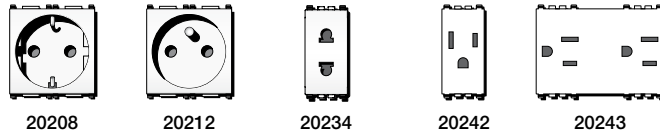

Socket outlets - TECHNICAL CHARACTERISTICS

Other standard socket outlets

S10 Italian standard plug	●	●	●		
2P 2,5 A Europlug	●	●	●		
2P+E 16 A 250 V~ German standard plug	●		●		
2P+E 16 A 250 V~ German/French standard plug	●	●	●		
2P+E 16 A 250 V~ French standard plug		●	●		
2P 15 A 125 V~ American standard plug			●	●	●
2P+E 15 A 125 V~ American standard plug				●	●

- Standard plug matching the socket outlet
- Standard plug matching the socket outlet without continuity of the earth connection
- Socket outlet matching the same standard plug, only

Conformity to Standards