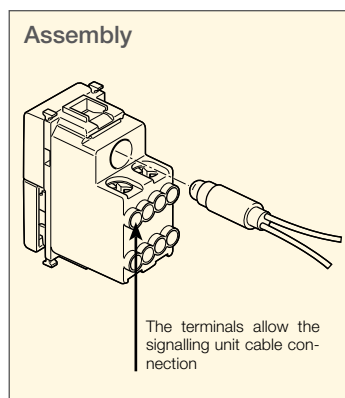

Switches - TECHNICAL CHARACTERISTICS

Push button + indicator unit for signalling unit

A 1,5 µF 400 V~ capacitor should be connected in parallel to neon or fluorescent signalling units to avoid self-ignition in special circuits

Colour of emitted light: colour of signalling unit + colour of diffuser

Additional 1P push button 250 V~

20066	.B	.N	Two independent push buttons, 1P NO + 1P NO 10 A. Allow the simultaneous closing of the two circuits and are thus not suitable for reversing motors (roller blind, gates etc.)
--------------	-----------	-----------	--