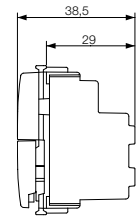

20068.R.N
Next

20068.V
grey

20068.V.B
white

20068.V.N
Next

Special switch 250 V~

20073	.B	.N	16 AX 1-way switch, NO + NC contacts, ON and OFF symbols, lightable, replaceable button
--------------	-----------	-----------	---