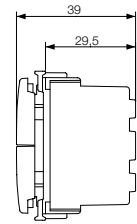

Additional 1P push button 250 V~

20066	.B	.N	Two independent push buttons, 1P NO + 1P NO 10 A. Allow the simultaneous closing of the two circuits and are thus not suitable for reversing motors (roller blind, gates etc.)

1P push button 250 V~ with indicator unit

20068.A	.B	.N	1P NO 10 A push button + indicator unit for signalling unit, orange diffuser. Supplied without signalling unit.
20068.B	.B	.N	As above, white diffuser
20068.R	.B	.N	As above, red diffuser
20068.V	.B	.N	As above, green diffuser

Special switch 250 V~

20073	.B	.N	16 AX 1-way switch, NO + NC contacts, ON and OFF symbols, lightable, replaceable button