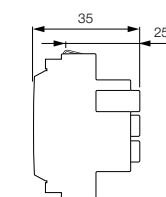

16261
grey

16261.B
white

16262
grey

16262.B
white

Other standard socket outlet

*16305	.B	2P 10 A 250 V~ socket outlet, recessed socket-contacts, for 2P plugs with \varnothing 4 mm pins 19 mm distance between centres
Δ *16305.R	.B	As above, radio symbol
Δ *16305.T	.B	As above, telephone symbol
Δ *16305.TV	.B	As above, television symbol

16305
grey

16305.B
white

16305.R
grey

16305.R.B
white

16305.T
grey

16305.T.B
white

16305.TV
grey

16305.TV.B
white