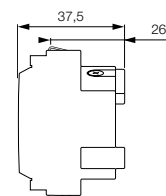

Socket outlets

Other standard socket outlet

*16250	.B	2P+E 10 A 250 V~ SICURY socket outlet, Argentinian standard
*16251	.B	2P+E 10 A 250 V~ SICURY socket outlet, Chinese standard
*16253	.B	2P+E 20 A 250 V~ SICURY socket outlet, Argentinian standard - 2 modules
*16254	.B	2P+E 16 A 250 V~ SICURY socket outlet, Chinese standard - 2 modules
*16261	.B	2P+E 10 A 250 V~ SICURY socket outlet, Australian standard - 2 modules
*16262	.B	2P+E 15 A 250 V~ SICURY socket outlet, Australian standard - 2 modules

16253
grey

Other standard socket outlet

*16305	.B	2P 10 A 250 V~ socket outlet, recessed socket-contacts, for 2P plugs with $\varnothing$ 4 mm pins 19 mm distance between centres
Δ*16305.R	.B	As above, radio symbol
Δ*16305.T	.B	As above, telephone symbol
Δ*16305.TV	.B	As above, television symbol