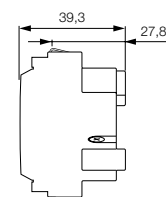

16261
grey

16261.B
white

16262
grey

16262.B
white

Other standard socket outlet

*16305	.B	2P 10 A 250 V~ socket outlet, recessed socket-contacts, for 2P plugs with \varnothing 4 mm pins 19 mm distance between centres
Δ *16305.R	.B	As above, radio symbol
Δ *16305.T	.B	As above, telephone symbol
Δ *16305.TV	.B	As above, television symbol