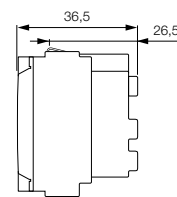

16261
grey

16261.B
white

16262
grey

16262.B
white

Other standard socket outlet

*16305	.B	2P 10 A 250 V~ socket outlet, recessed socket-contacts, for 2P plugs with \varnothing 4 mm pins 19 mm distance between centres
Δ *16305.R	.B	As above, radio symbol
Δ *16305.T	.B	As above, telephone symbol
Δ *16305.TV	.B	As above, television symbol